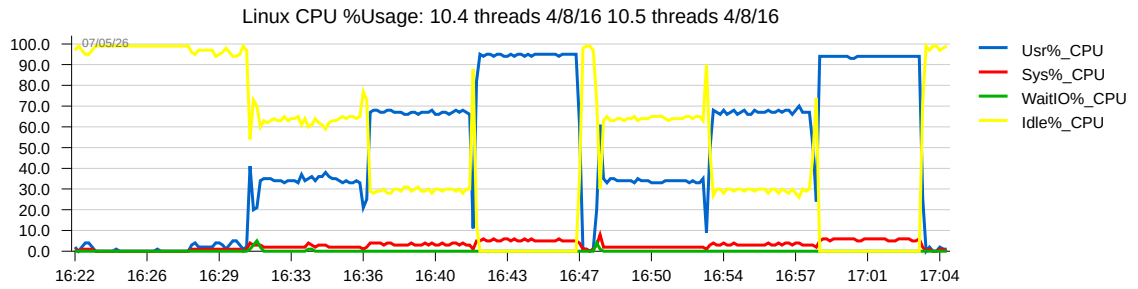

10.4 threads 4/8/16 10.5 threads 4/8/16 | 2026.05.07-17:05

Timing Details

- [16:31 2026.05.07] st ps-covered 10.4.34
- [16:47 2026.05.07] end ps-covered th=16
- [16:48 2026.05.07] st ps-covered 10.5.29
- [16:53 2026.05.07] end ps-covered th=4

MySQL SELECT/sec: 10.4 threads 4/8/16 10.5 threads 4/8/16 - [Select/s]

MySQL User Sessions: 10.4 threads 4/8/16 10.5 threads 4/8/16

Linux CPU %Usage: 10.4 threads 4/8/16 10.5 threads 4/8/16

Linux CPU Usr% + Sys%: 10.4 threads 4/8/16 10.5 threads 4/8/16 - [CPU_Busy%]

Linux Top-10 CPU% Procs: 10.4 threads 4/8/16 10.5 threads 4/8/16 - [CPU%]