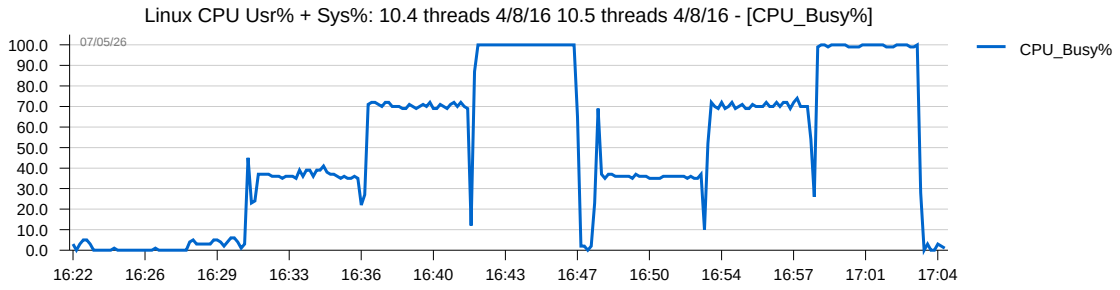

MySQL SELECT/sec: 10.4 threads 4/8/16 10.5 threads 4/8/16 - [Select/s]

MySQL User Sessions: 10.4 threads 4/8/16 10.5 threads 4/8/16

Linux CPU %Usage: 10.4 threads 4/8/16 10.5 threads 4/8/16

Linux CPU Usr% + Sys%: 10.4 threads 4/8/16 10.5 threads 4/8/16 - [CPU_Busy%]

Linux Top-10 CPU% Procs: 10.4 threads 4/8/16 10.5 threads 4/8/16 - [CPU%]