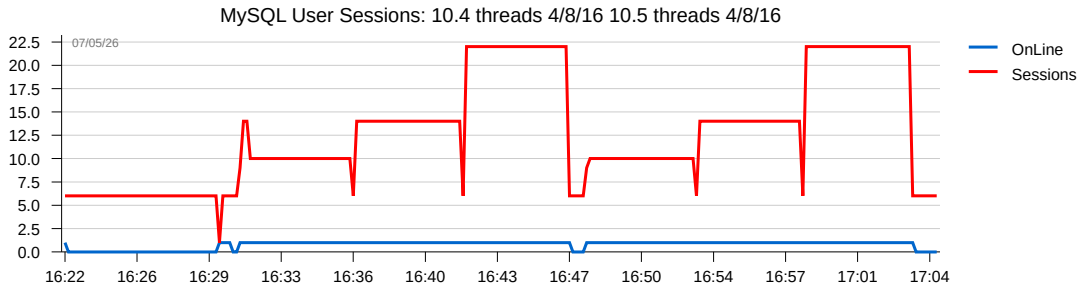

10.4 threads 4/8/16 10.5 threads 4/8/16 | 2026.05.07-17:05

Timing Details

- [16:31 2026.05.07] st ps-covered 10.4.34
- [16:47 2026.05.07] end ps-covered th=16
- [16:48 2026.05.07] st ps-covered 10.5.29
- [16:53 2026.05.07] end ps-covered th=4

MySQL SELECT/sec: 10.4 threads 4/8/16 10.5 threads 4/8/16 - [Select/s]

MySQL User Sessions: 10.4 threads 4/8/16 10.5 threads 4/8/16

Linux CPU %Usage: 10.4 threads 4/8/16 10.5 threads 4/8/16

Linux CPU Usr% + Sys%: 10.4 threads 4/8/16 10.5 threads 4/8/16 - [CPU_Busy%]

Linux Top-10 CPU% Procs: 10.4 threads 4/8/16 10.5 threads 4/8/16 - [CPU%]