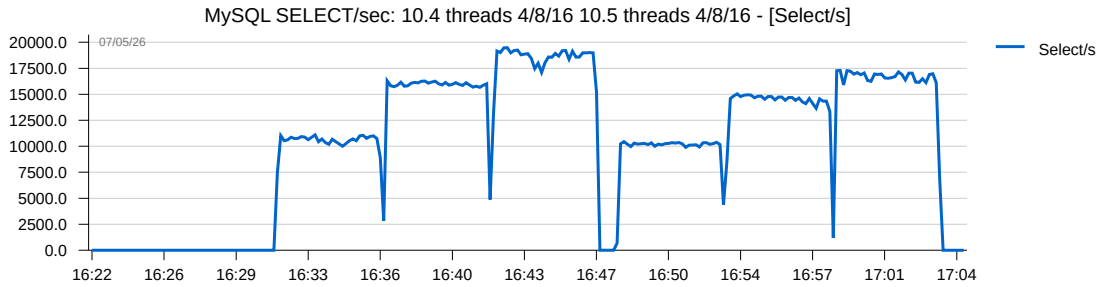

10.4 threads 4/8/16 10.5 threads 4/8/16 | 2026.05.07-17:05

Timing Details

- [16:31 2026.05.07] st ps-covered 10.4.34
- [16:47 2026.05.07] end ps-covered th=16
- [16:48 2026.05.07] st ps-covered 10.5.29
- [16:53 2026.05.07] end ps-covered th=4

MySQL SELECT/sec: 10.4 threads 4/8/16 10.5 threads 4/8/16 - [Select/s]

MySQL User Sessions: 10.4 threads 4/8/16 10.5 threads 4/8/16

Linux CPU %Usage: 10.4 threads 4/8/16 10.5 threads 4/8/16

Linux CPU Usr% + Sys%: 10.4 threads 4/8/16 10.5 threads 4/8/16 - [CPU_Busy%]

Linux Top-10 CPU% Procs: 10.4 threads 4/8/16 10.5 threads 4/8/16 - [CPU%]