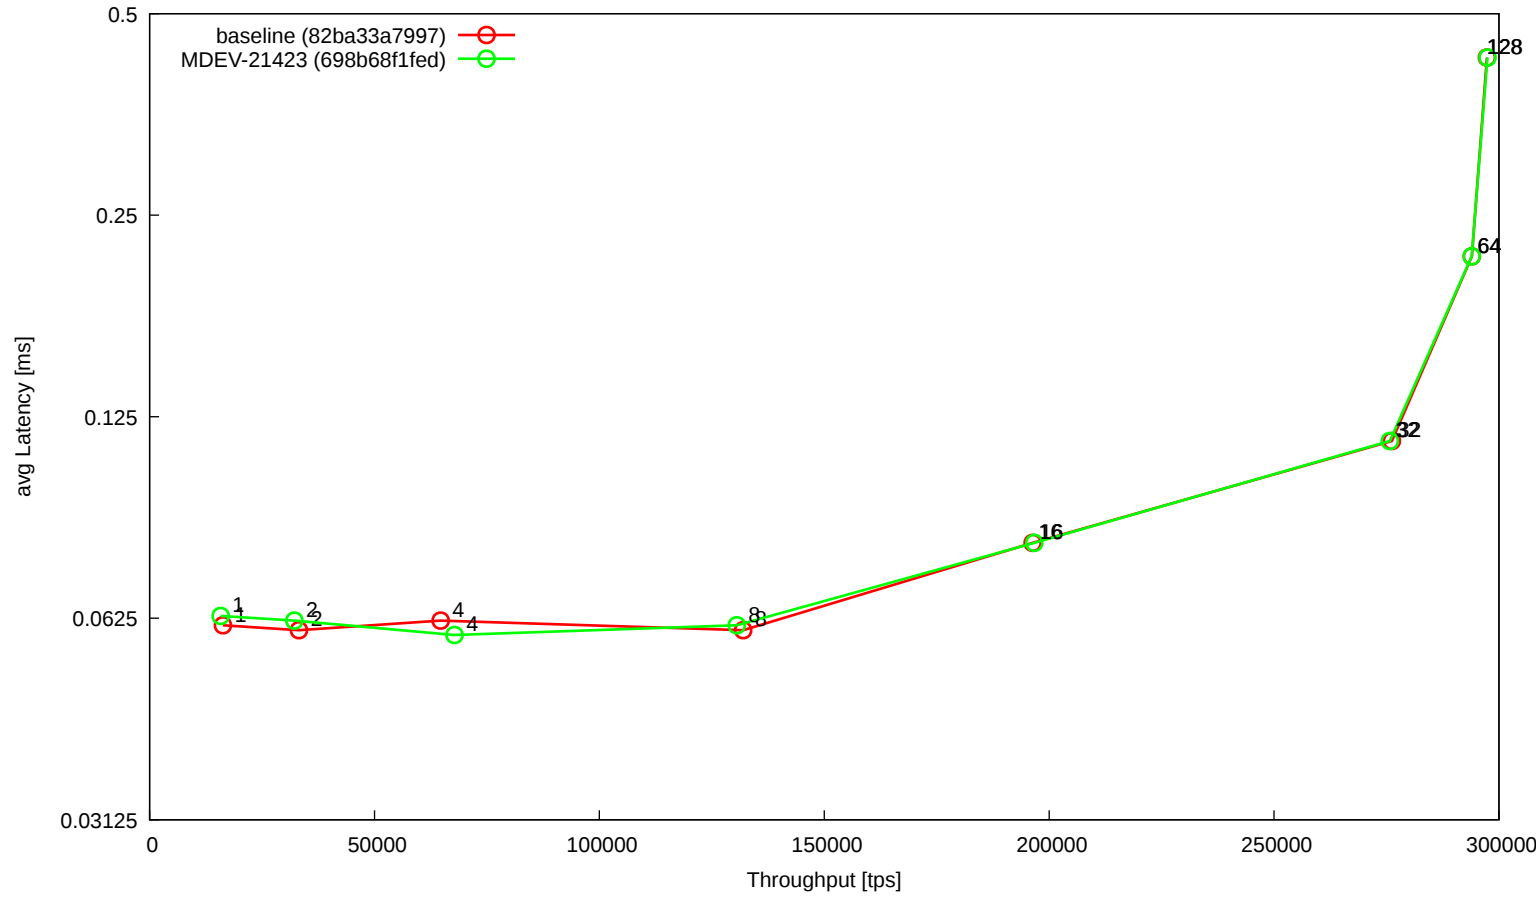

t\_oltp\_pointselect\_innodb (@cheetah02)

t\_oltp\_writes\_innodb (@cheetah02)

t\_oltp\_writes\_innodb\_binlog (@cheetah02)

t\_sysbench\_tpcc (@cheetah02)

t\_tprocc (@cheetah02)