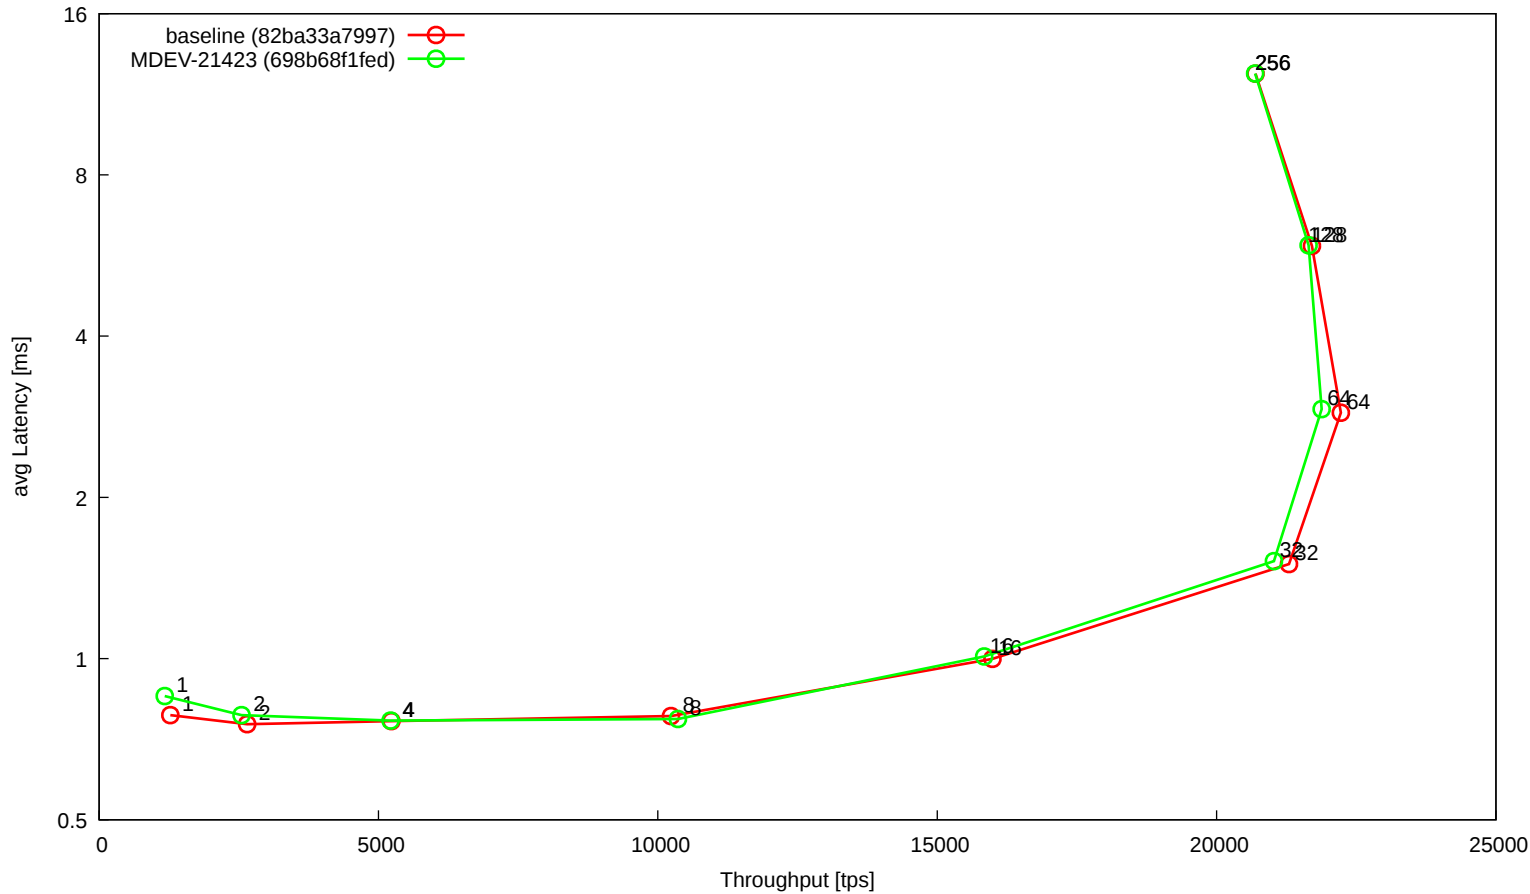

t_oltp_full_innodb (@cheetah02)

t_oltp_9010_innodb (@cheetah02)