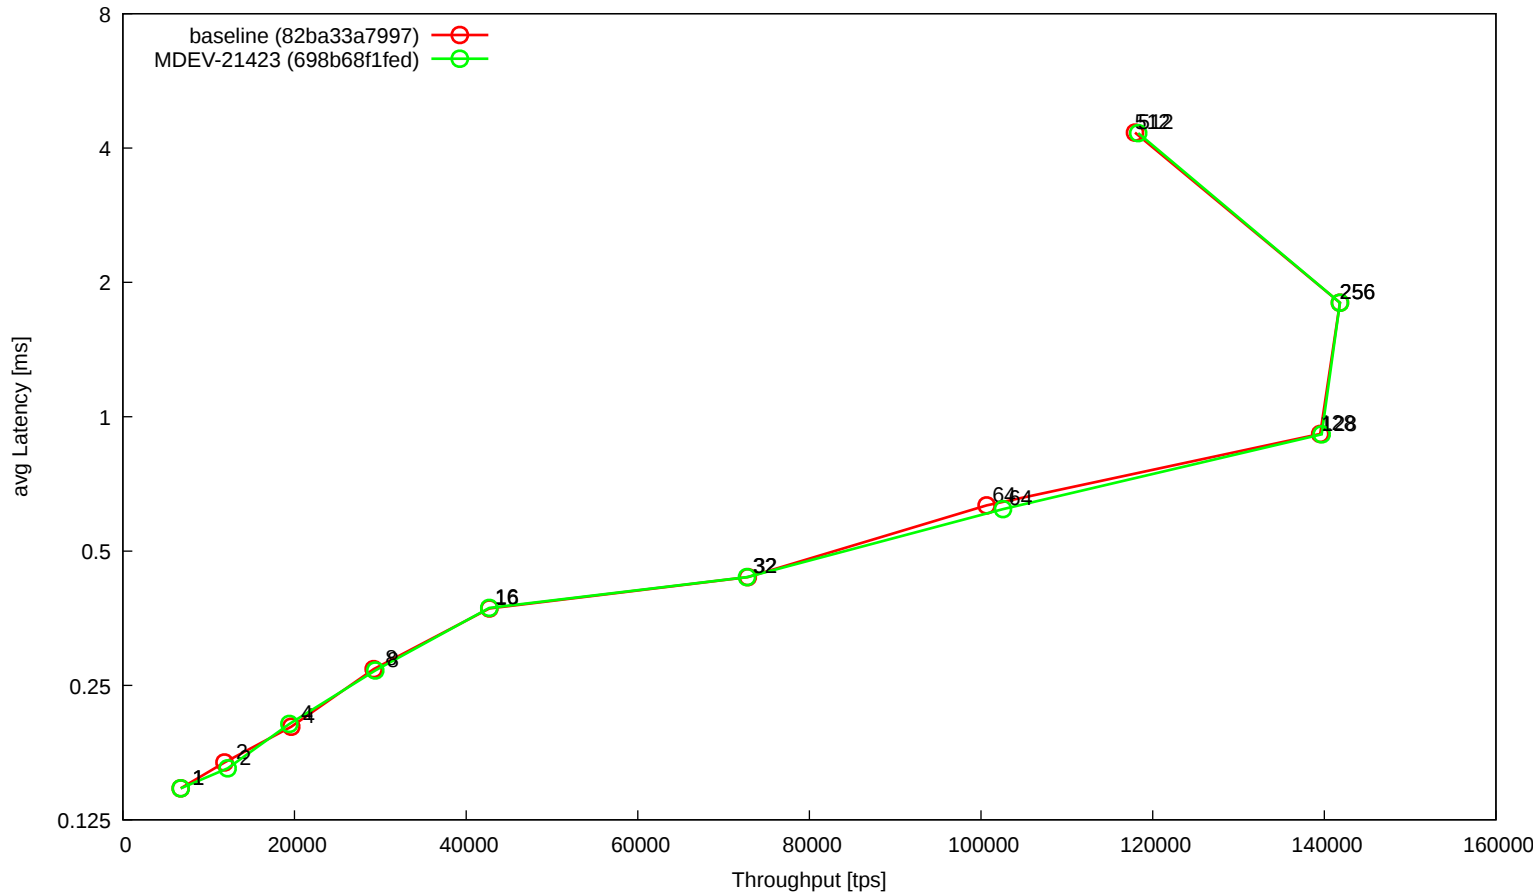

t_oltp_insert_innodb_batched (@cheetah02)

t_oltp_insert_innodb (@cheetah02)