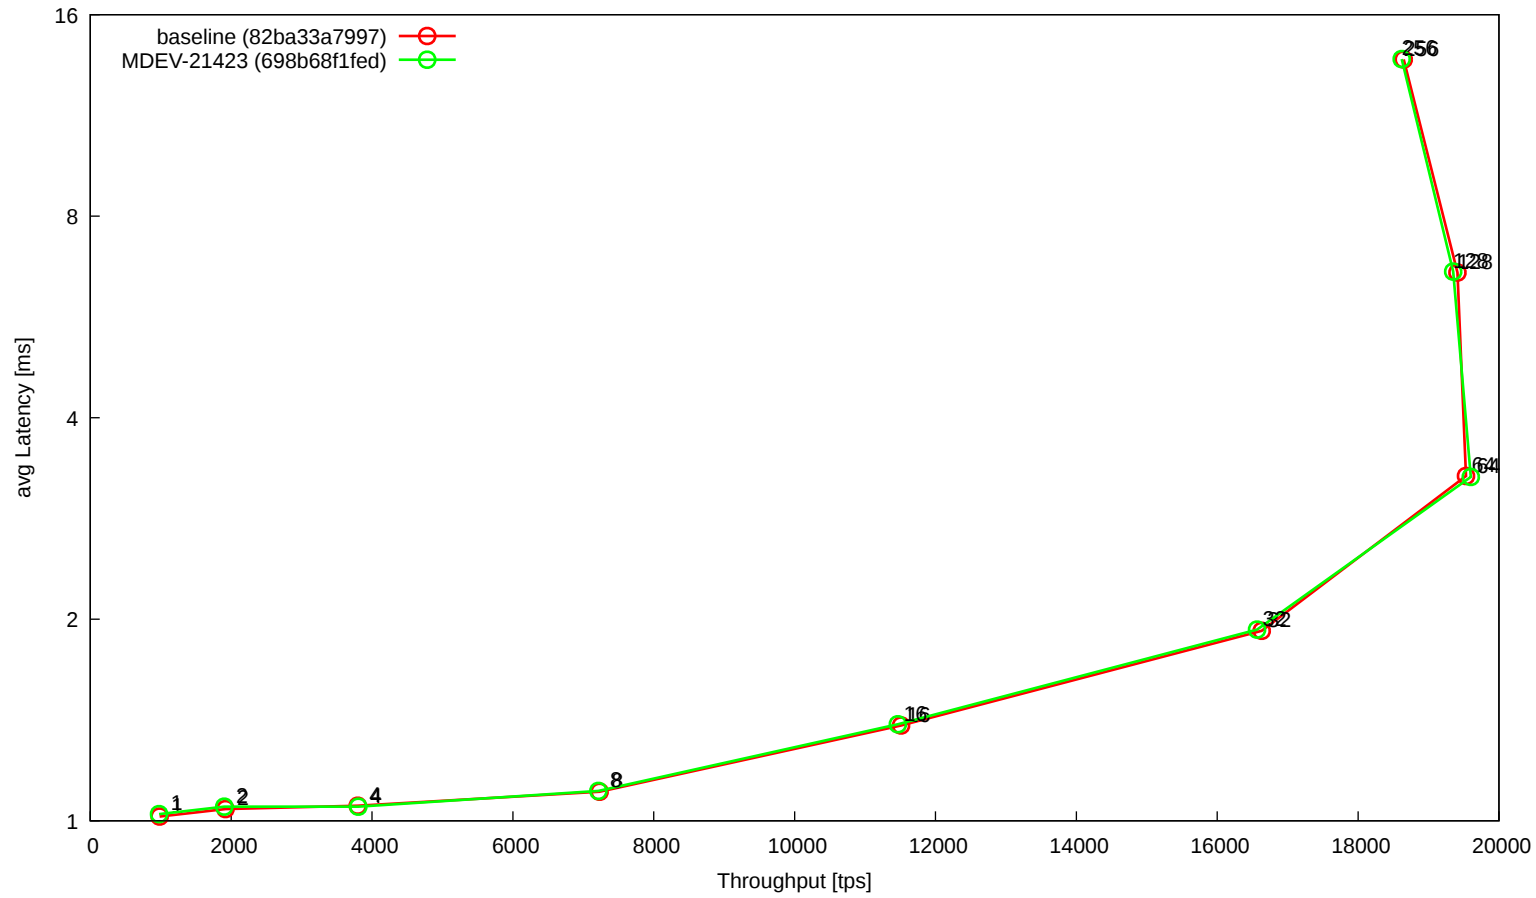

t_oltp_order_big_ranges (@cheetah02)

t_oltp_insert_innodb_batched (@cheetah02)