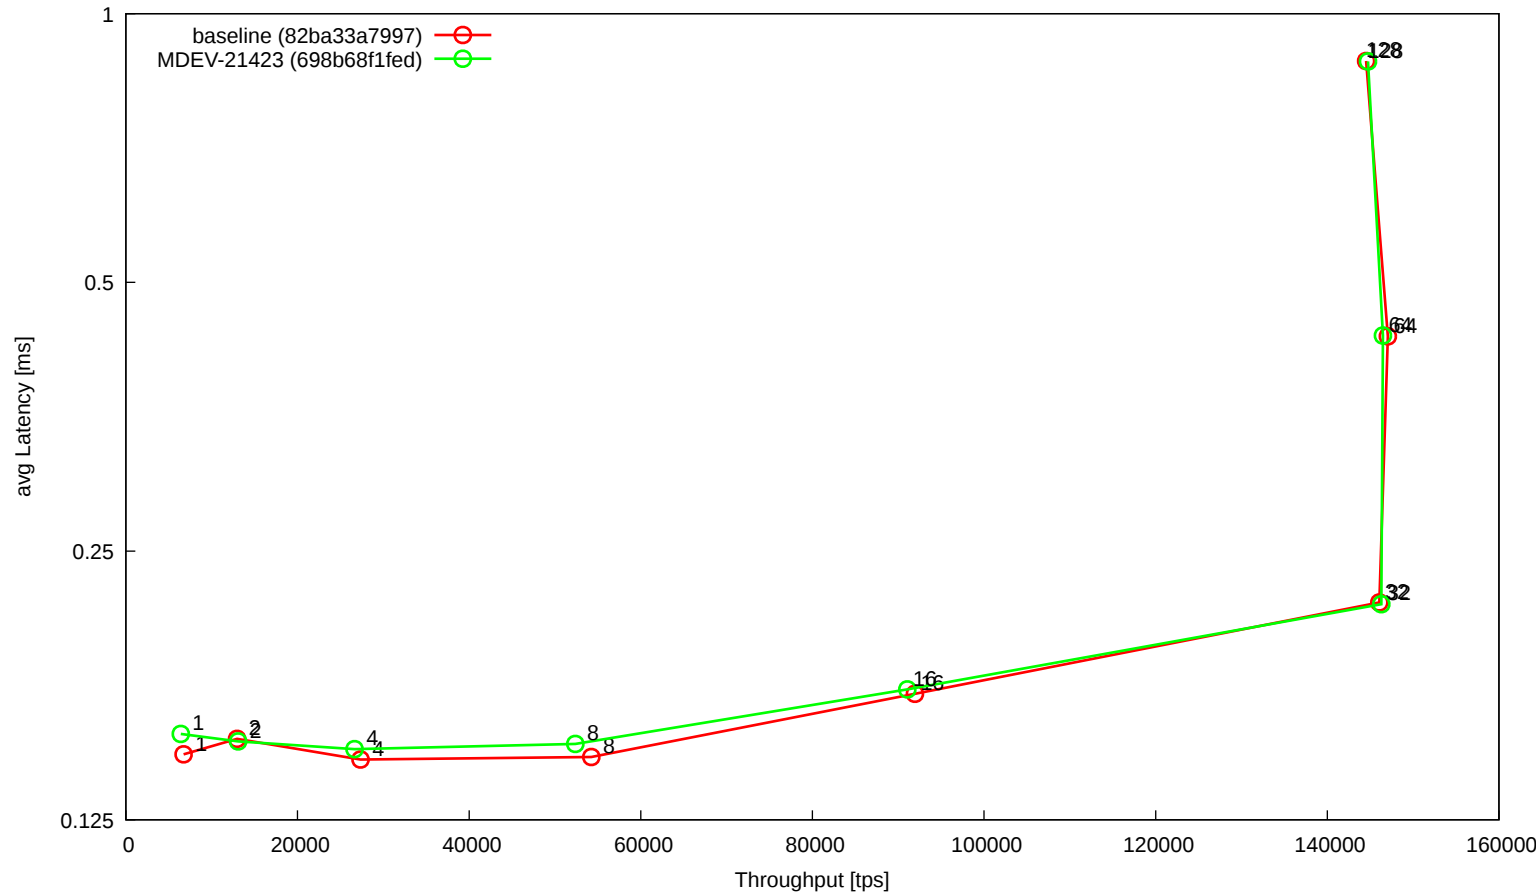

t_oltp_9010_innodb (@cheetah02)

t_collate_utf8_general (@cheetah02)