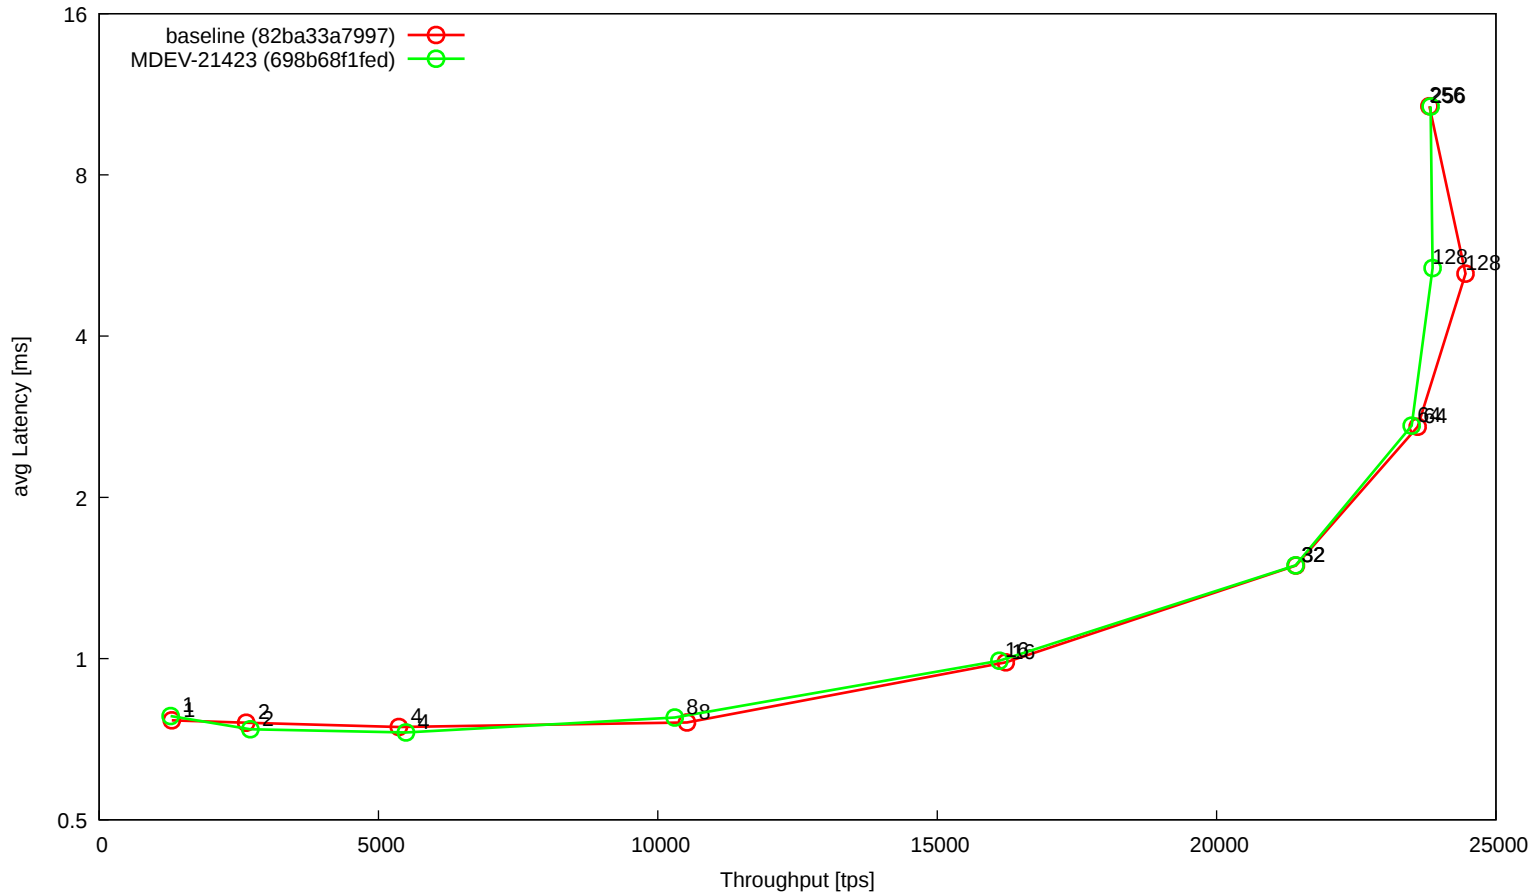

t_oltp_full_innodb (@cheetah02)

t_oltp_9010_innodb (@cheetah02)