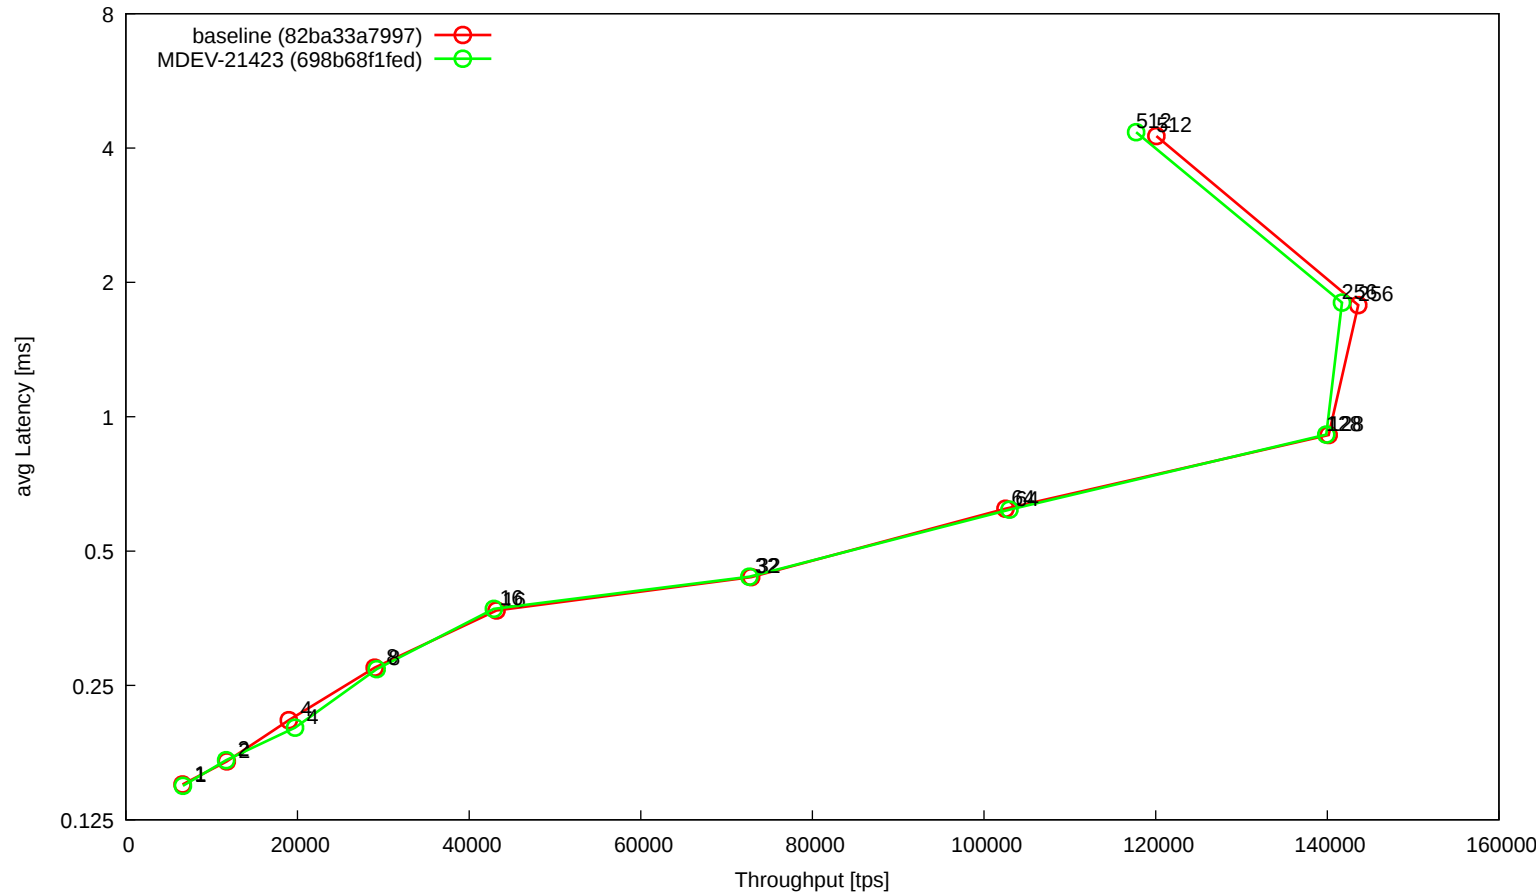

t_oltp_insert_innodb_batched (@cheetah02)

t_oltp_insert_innodb (@cheetah02)