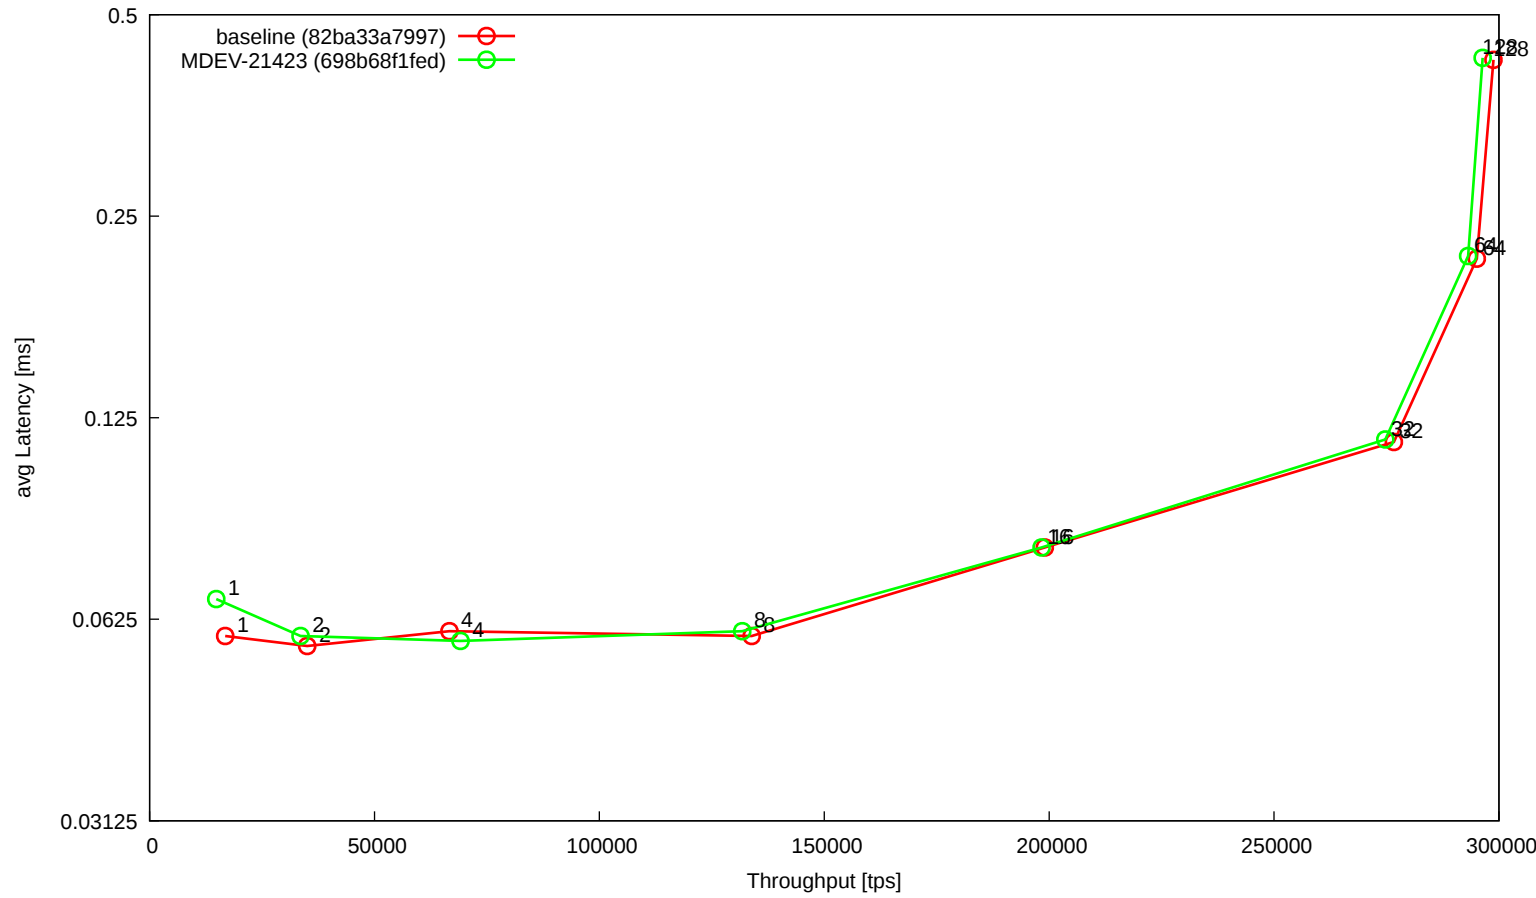

t\_oltp\_pointselect\_innodb (@cheetah02)

t\_oltp\_writes\_innodb (@cheetah02)

t\_oltp\_writes\_innodb\_binlog (@cheetah02)

t\_sysbench\_tpcc (@cheetah02)

t\_tprocc (@cheetah02)