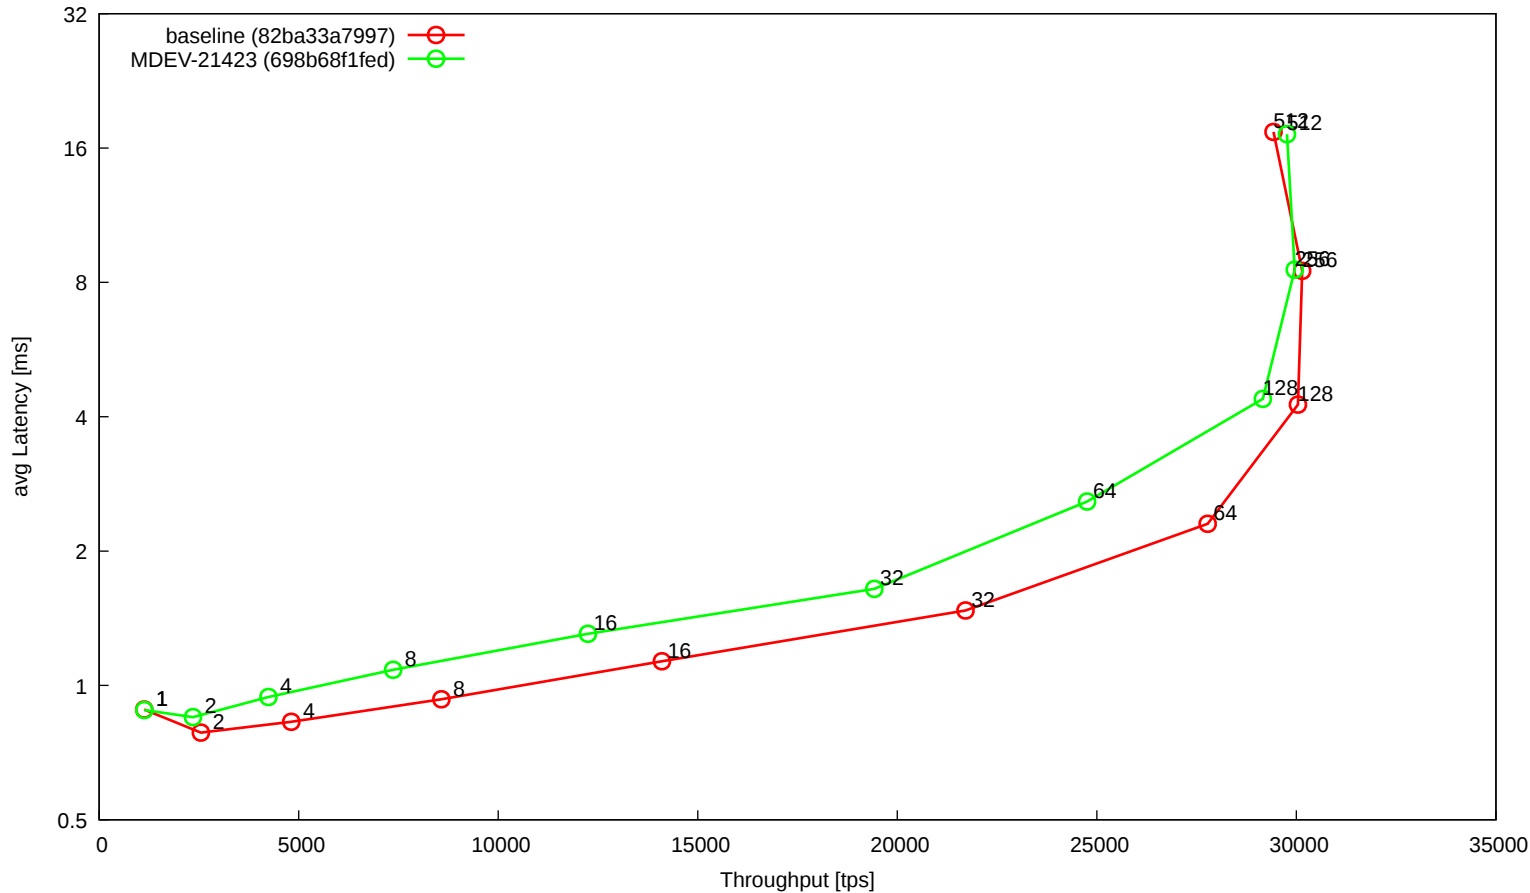

t\_oltp\_pointselect\_innodb (@cheetah02)

t\_oltp\_writes\_innodb (@cheetah02)

t\_oltp\_writes\_innodb\_binlog (@cheetah02)

t\_sysbench\_tpcc (@cheetah02)

t\_tprocc (@cheetah02)