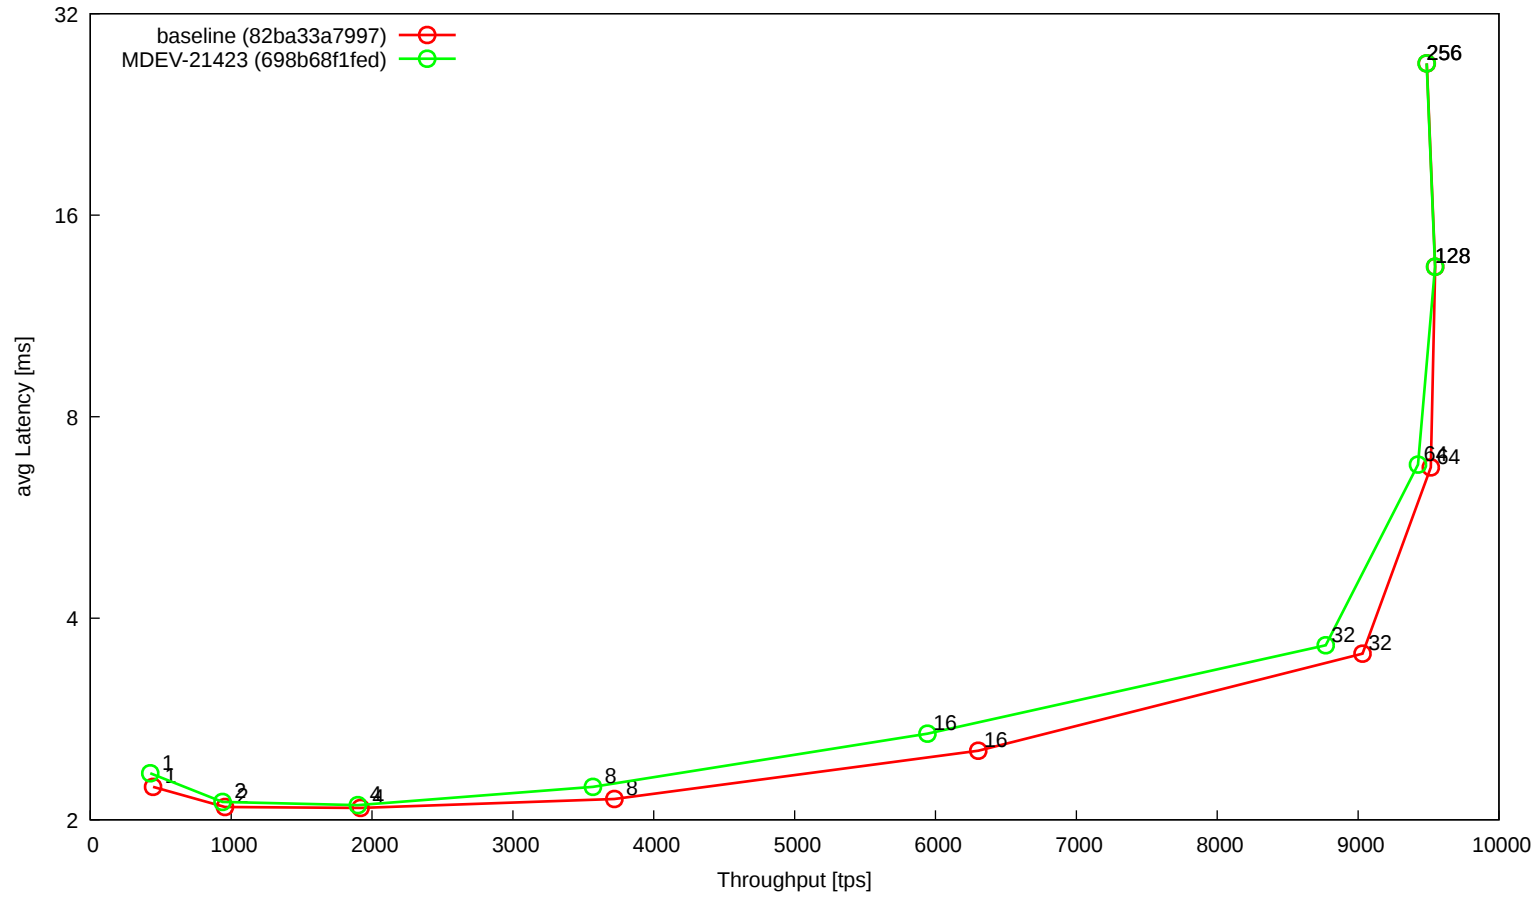

t_oltp_insert_innodb (@cheetah02)

t_oltp_full_innodb (@cheetah02)