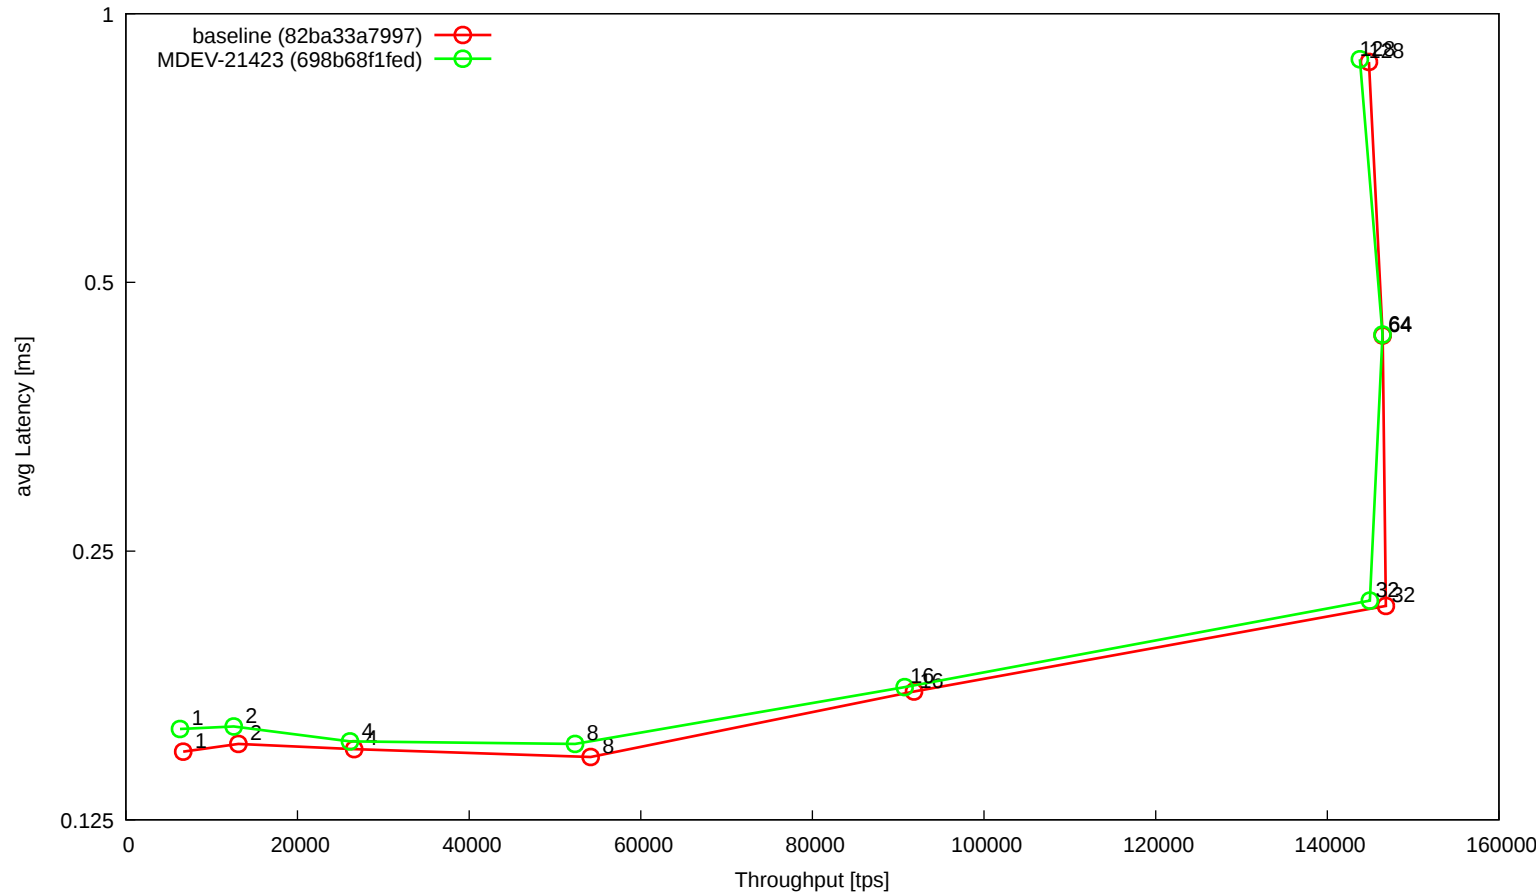

t_oltp_9010_innodb (@cheetah02)

t_collate_utf8_general (@cheetah02)