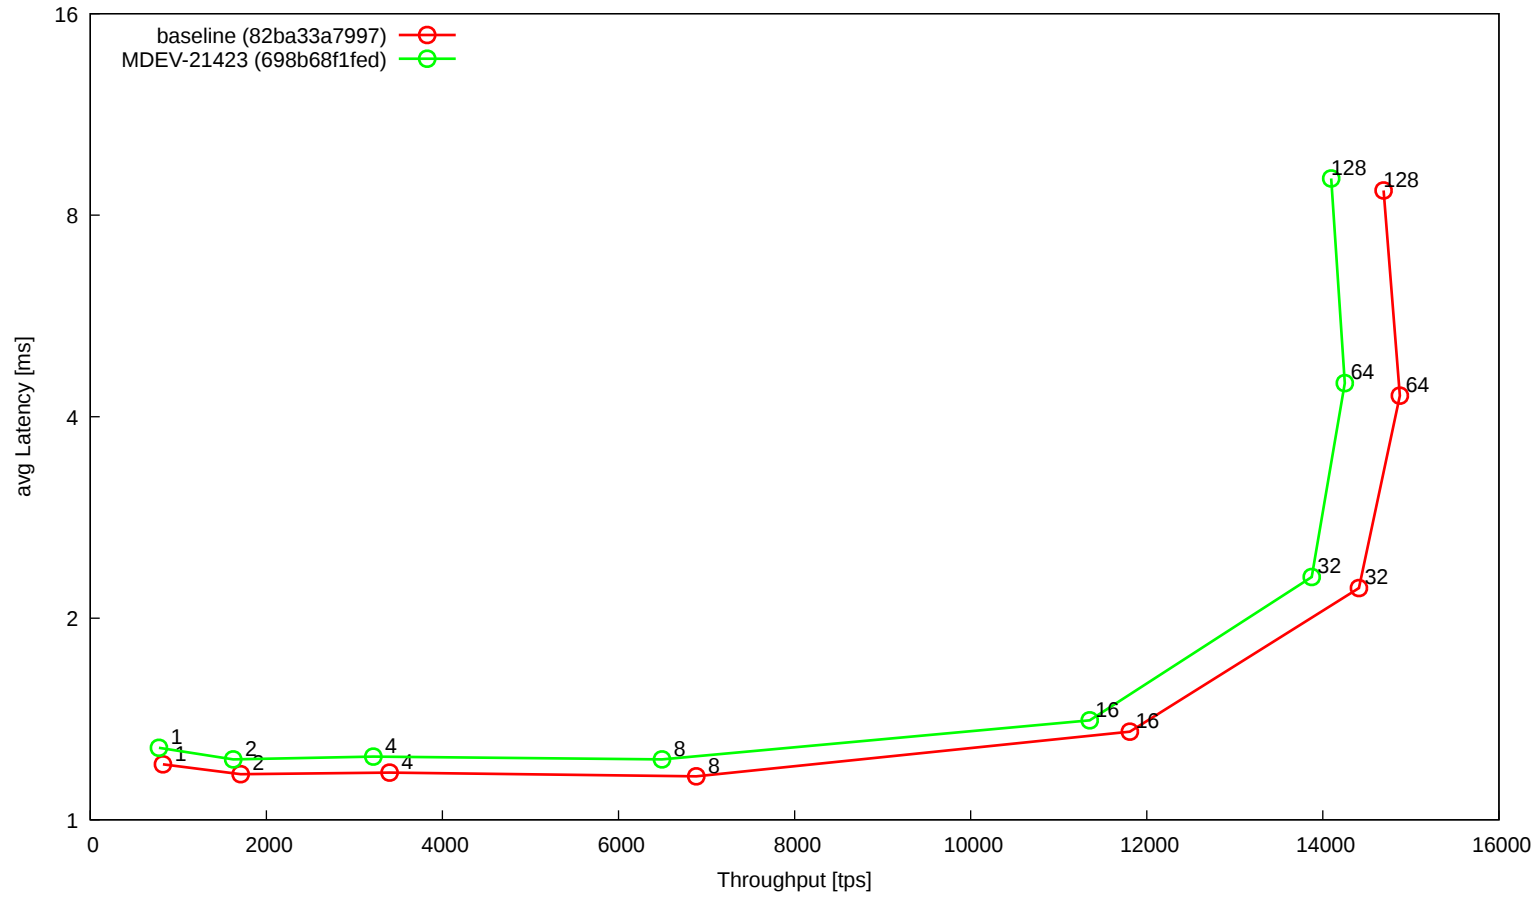

t\_oltp\_pointselect\_innodb (@cheetah02)

t\_oltp\_writes\_innodb (@cheetah02)

t\_oltp\_writes\_innodb\_binlog (@cheetah02)

t\_sysbench\_tpcc (@cheetah02)

t\_tprocc (@cheetah02)