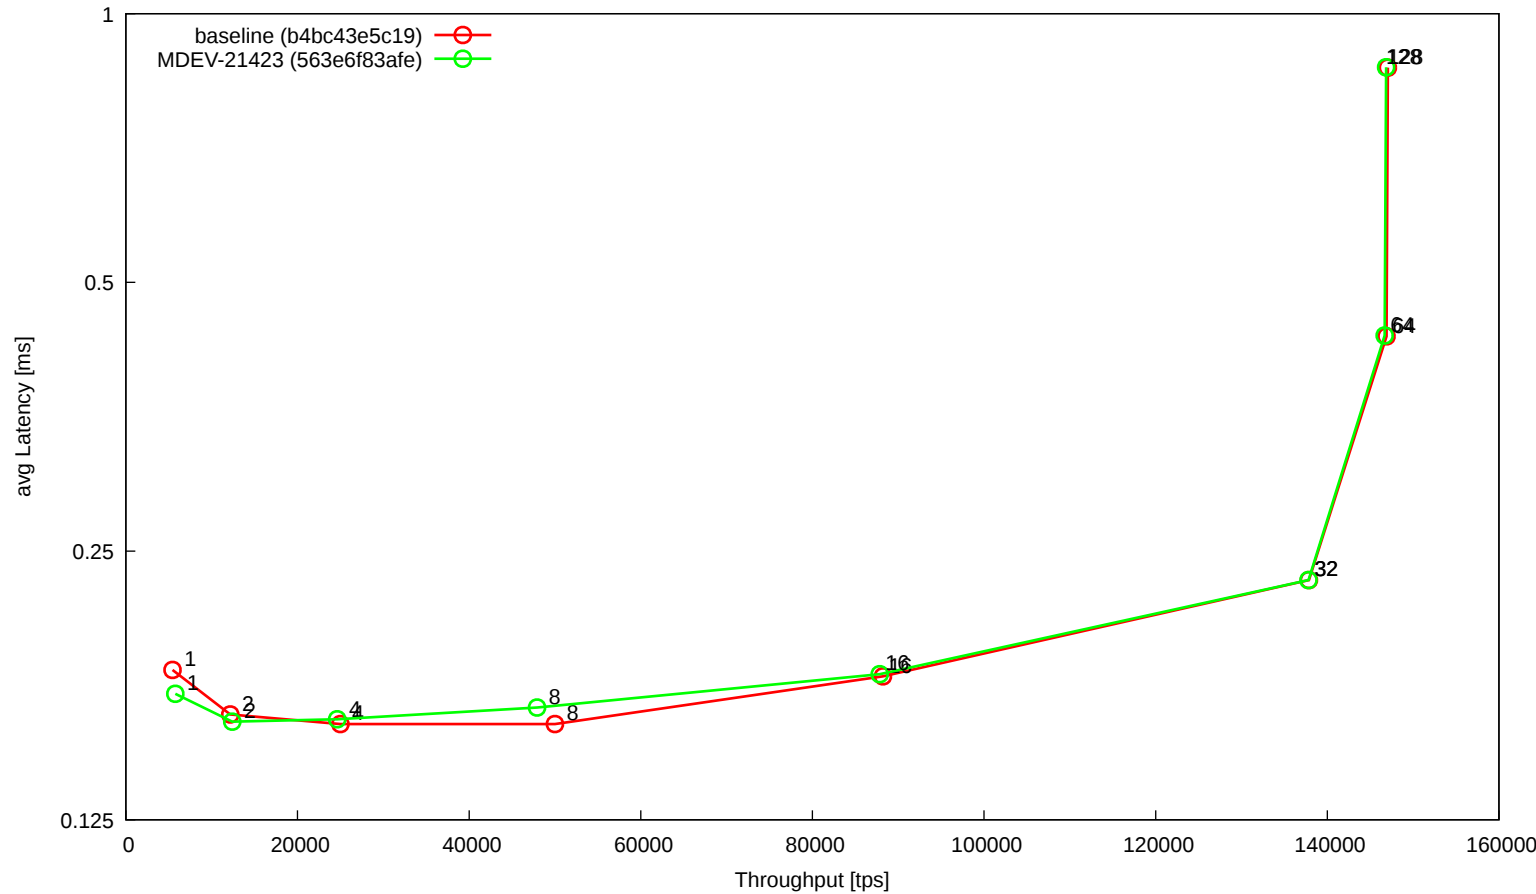

t_oltp_9010_innodb (@cheetah02)

t_collate_utf8_general (@cheetah02)