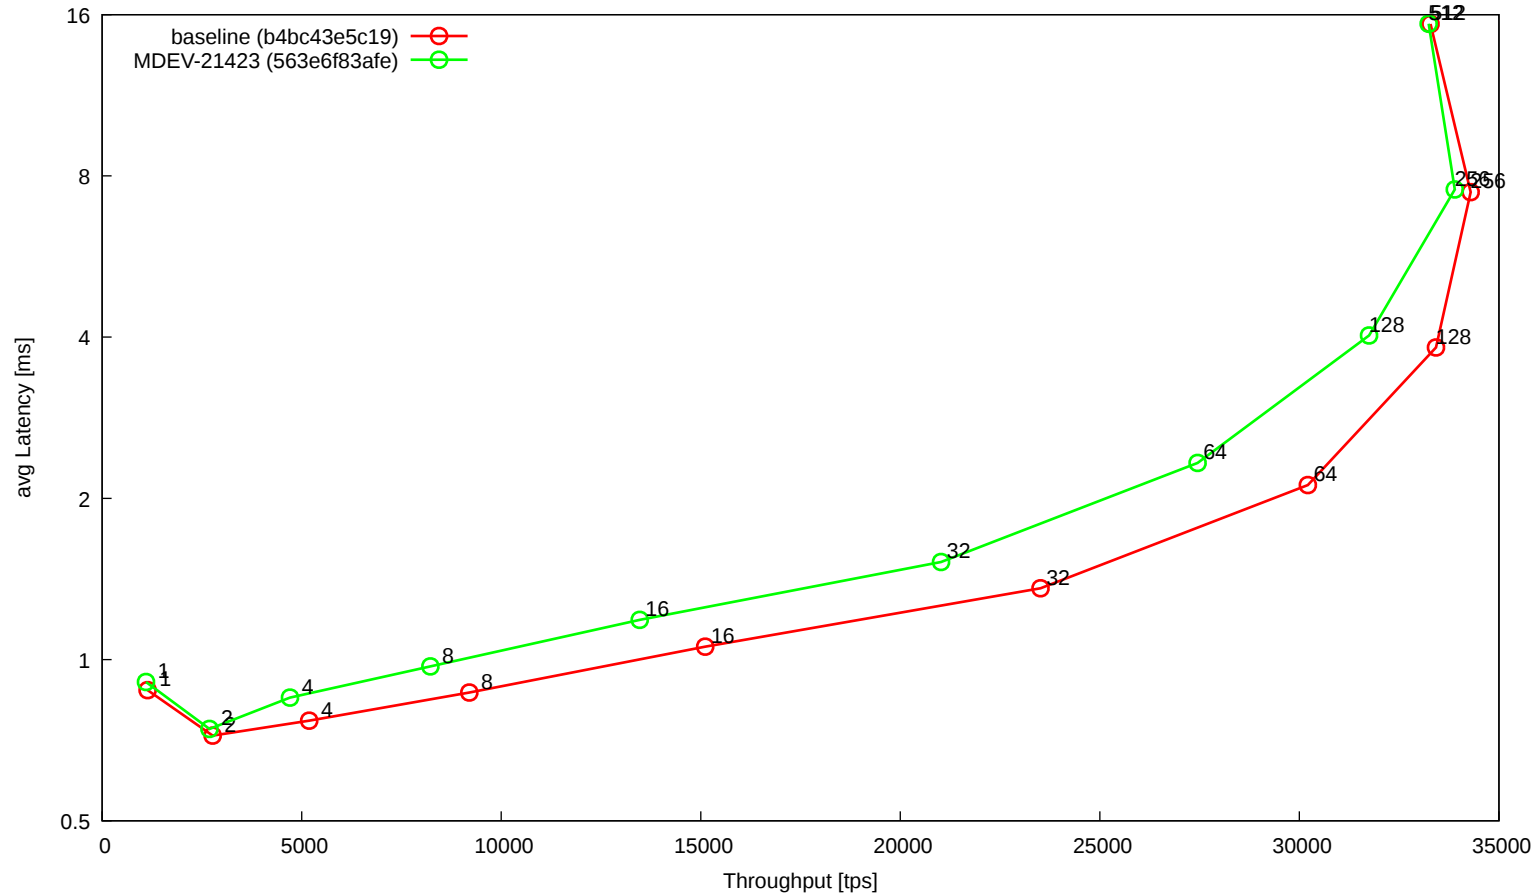

t\_oltp\_pointselect\_innodb (@cheetah02)

t\_oltp\_writes\_innodb (@cheetah02)

t\_oltp\_writes\_innodb\_binlog (@cheetah02)

t\_sysbench\_tpcc (@cheetah02)

t\_tprocc (@cheetah02)