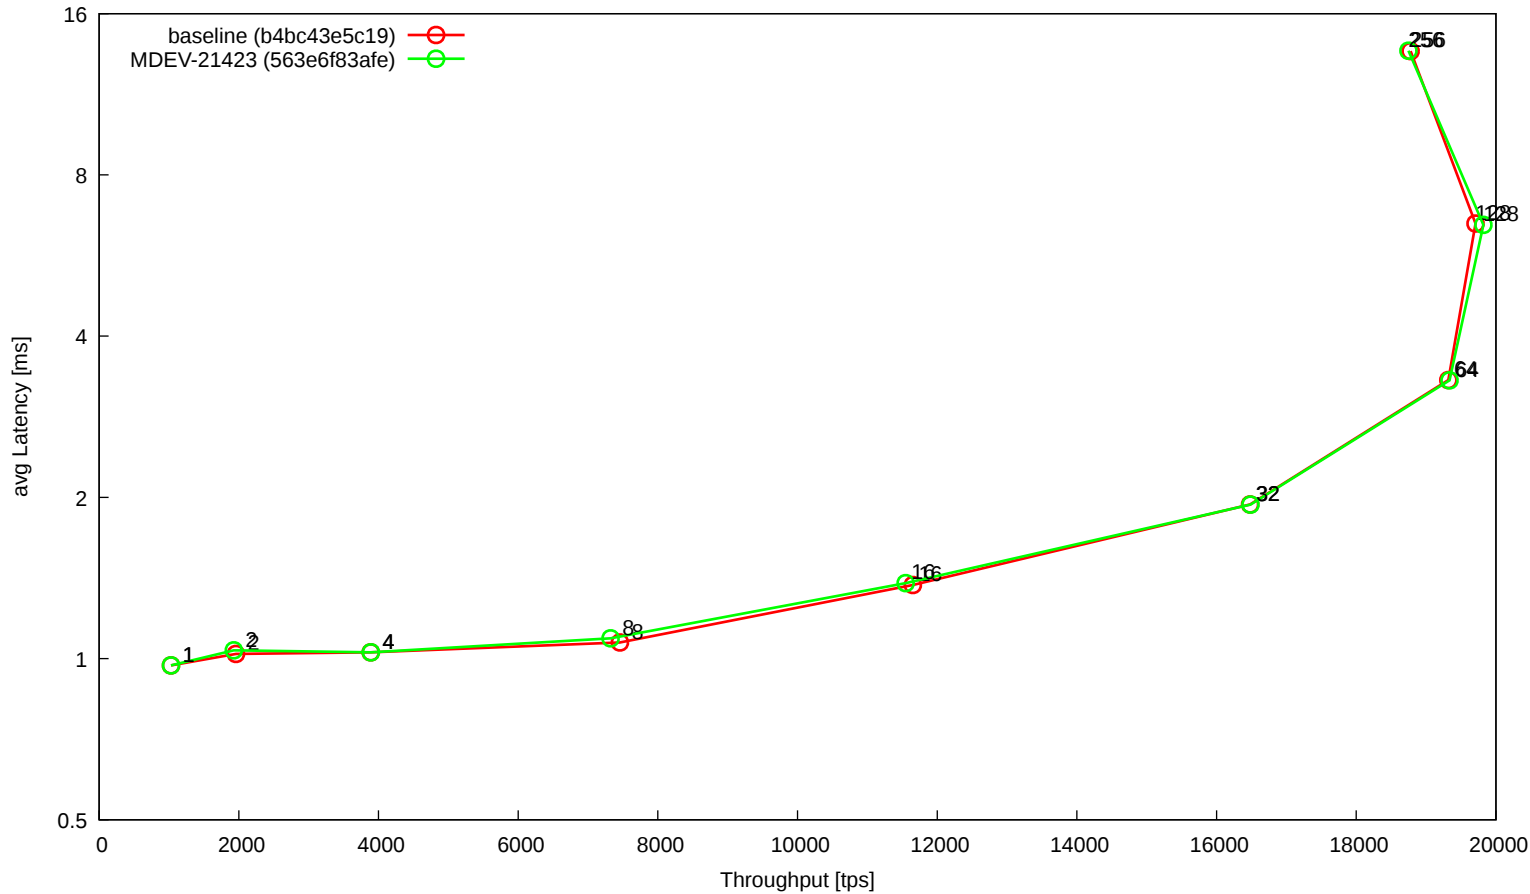

t_oltp_order_big_ranges (@cheetah02)

t_oltp_insert_innodb_batched (@cheetah02)