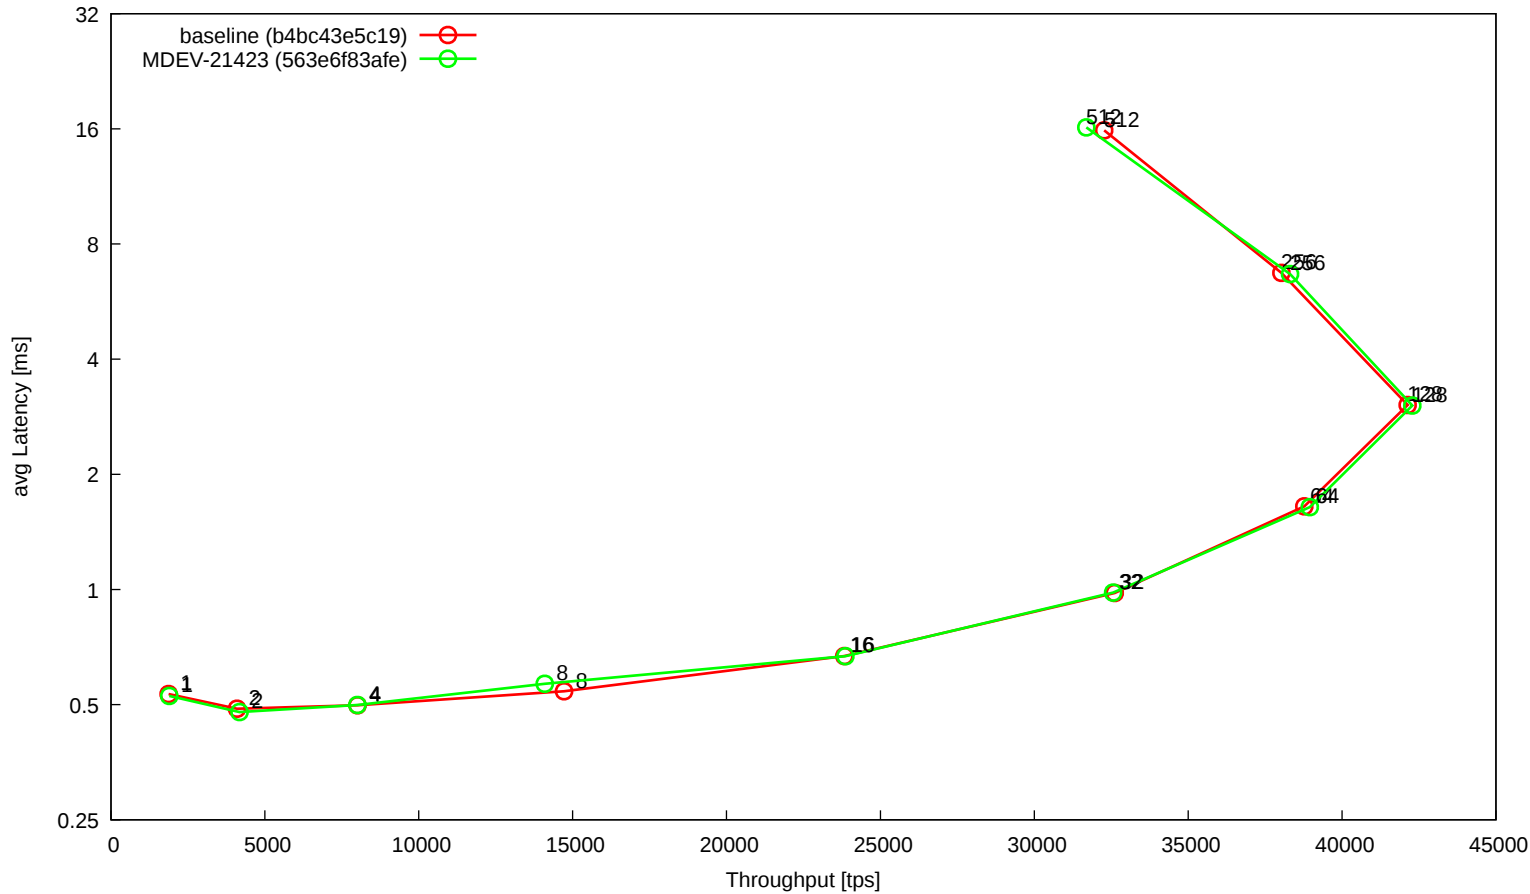

t\_oltp\_pointselect\_innodb (@cheetah02)

t\_oltp\_writes\_innodb (@cheetah02)

t\_oltp\_writes\_innodb\_binlog (@cheetah02)

t\_sysbench\_tpcc (@cheetah02)

t\_tprocc (@cheetah02)