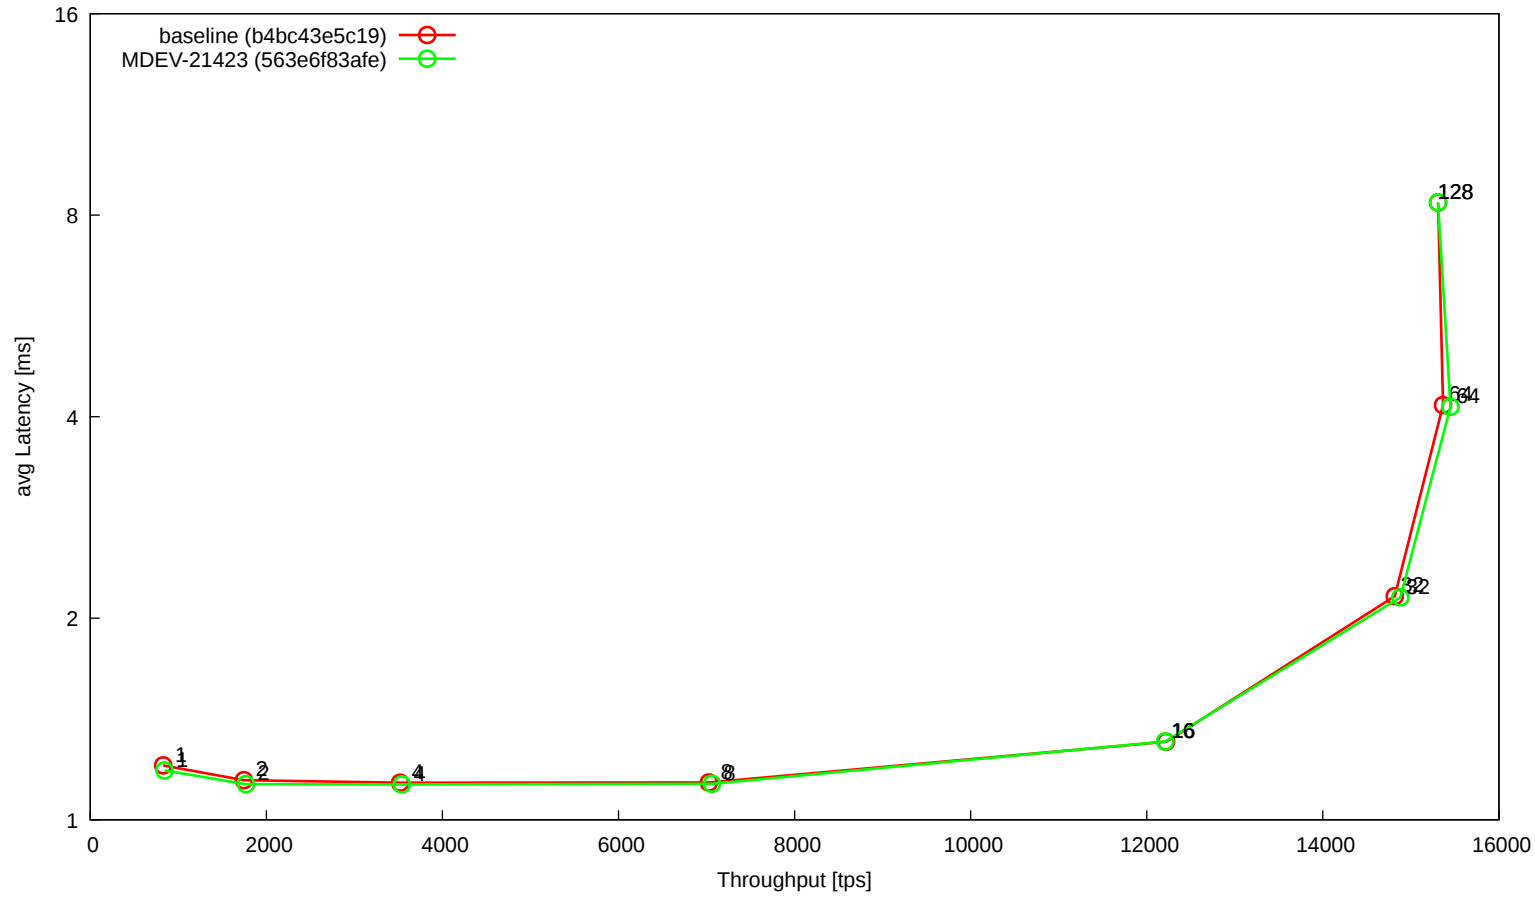

t\_oltp\_pointselect\_innodb (@cheetah02)

t\_oltp\_writes\_innodb (@cheetah02)

t\_oltp\_writes\_innodb\_binlog (@cheetah02)

t\_sysbench\_tpcc (@cheetah02)

t\_tprocc (@cheetah02)