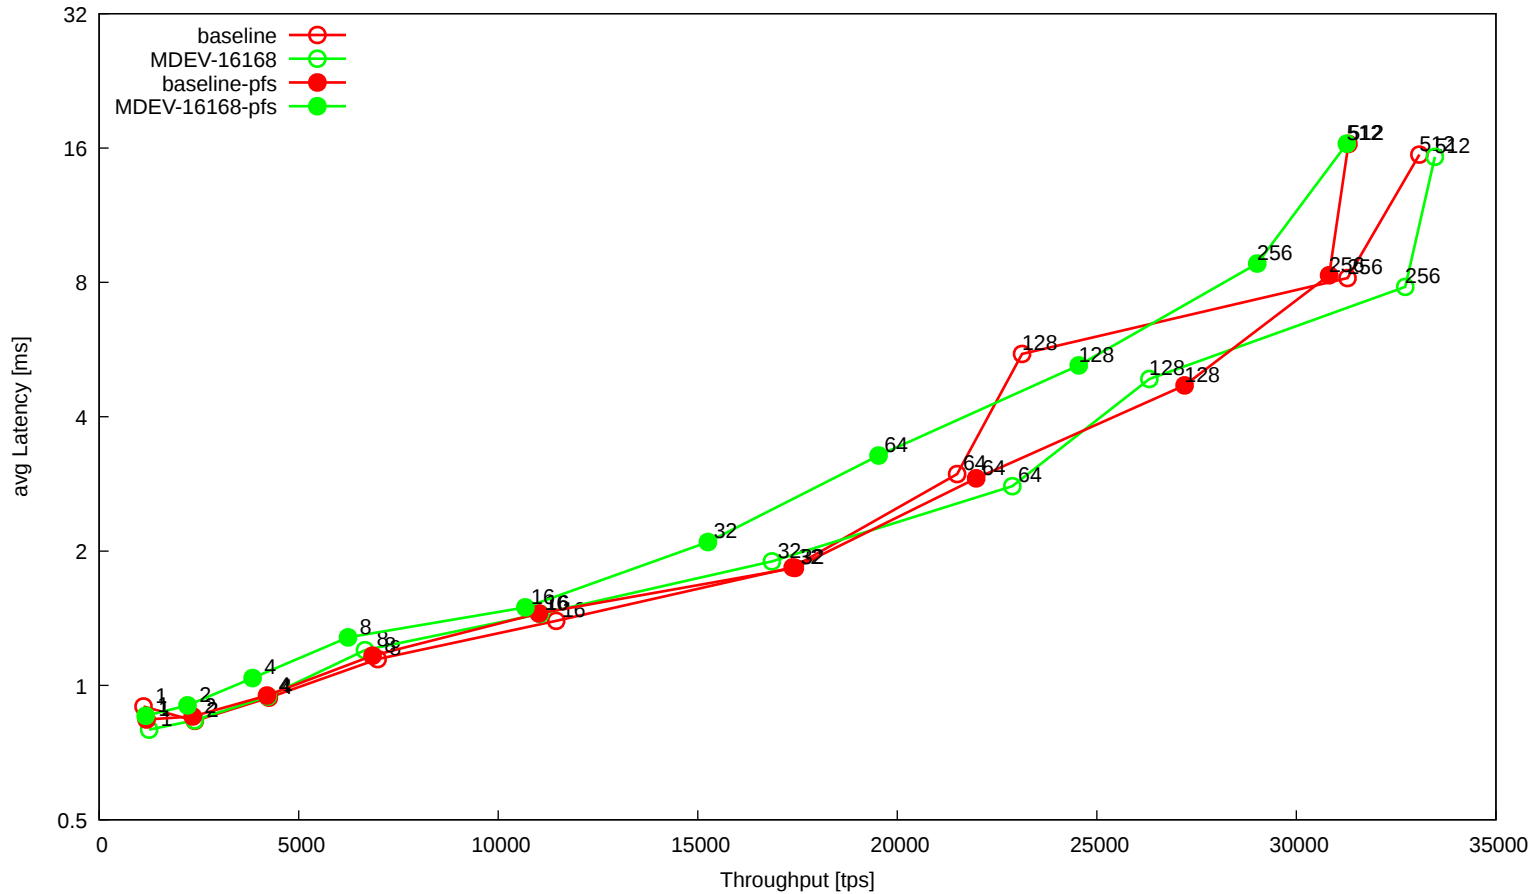

workload 't_sysbench_tpcc'

workload 't_oltp_writes_innodb_binlog'