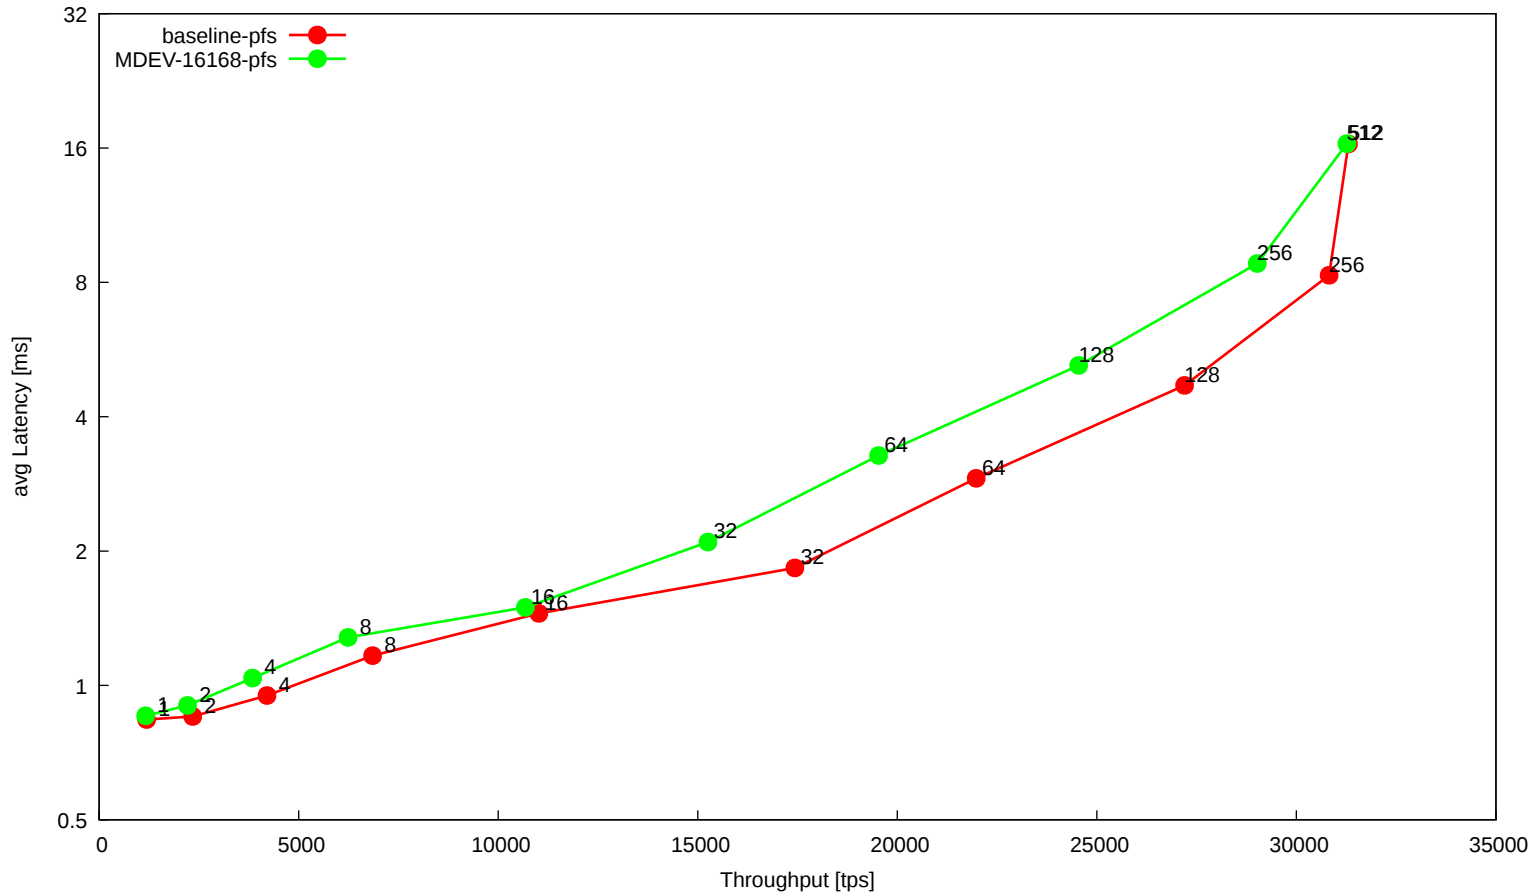

workload 't_sysbench_tpcc'

workload 't_oltp_writes_innodb_binlog'