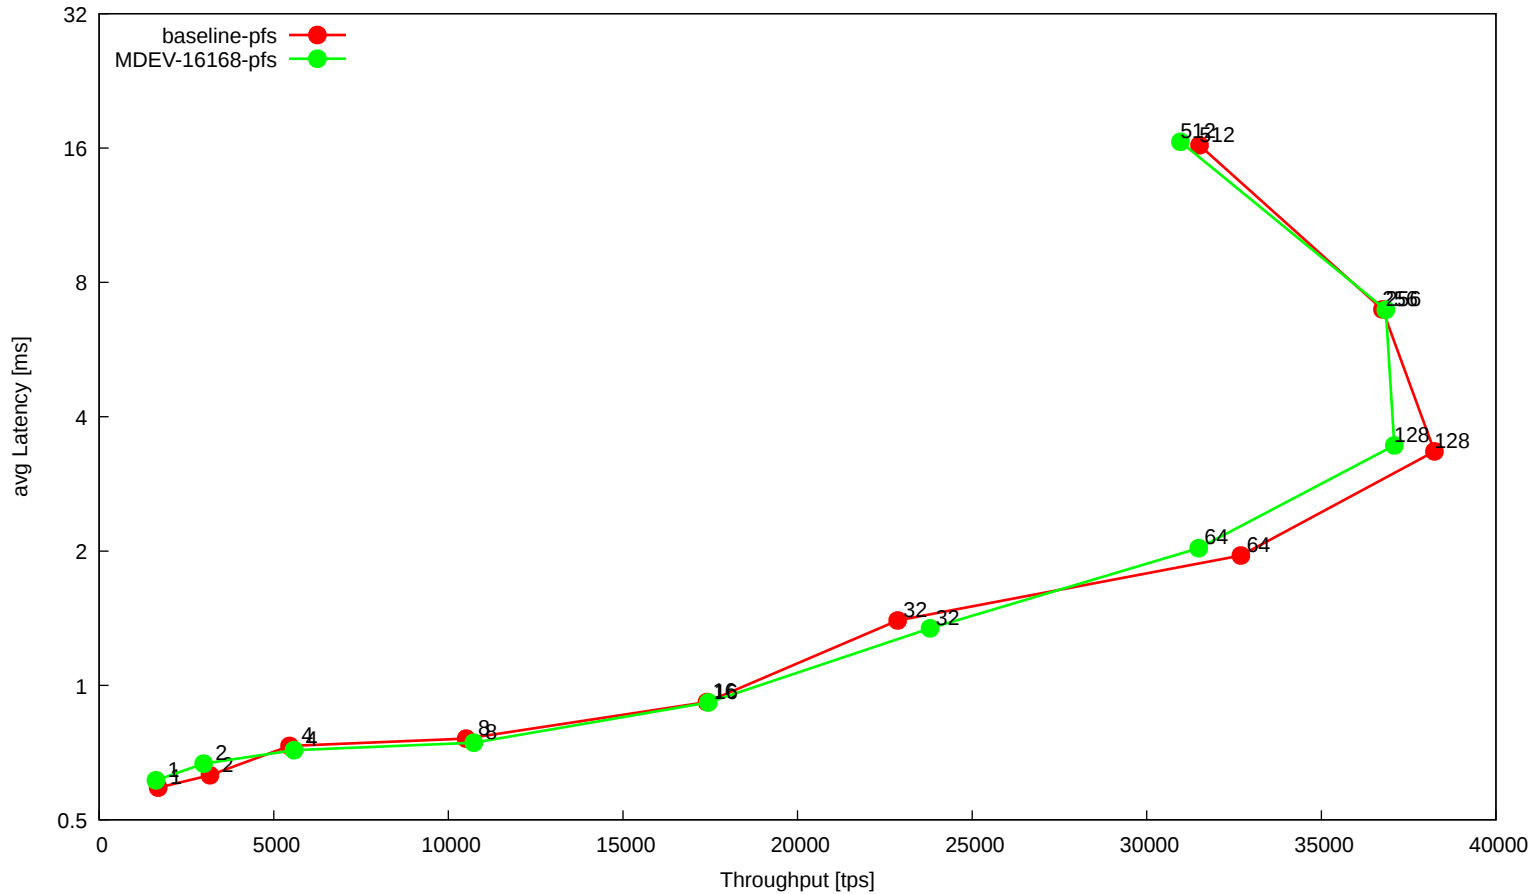

workload 't_oltp_writes_innodb_binlog'

workload 't_oltp_writes_innodb'