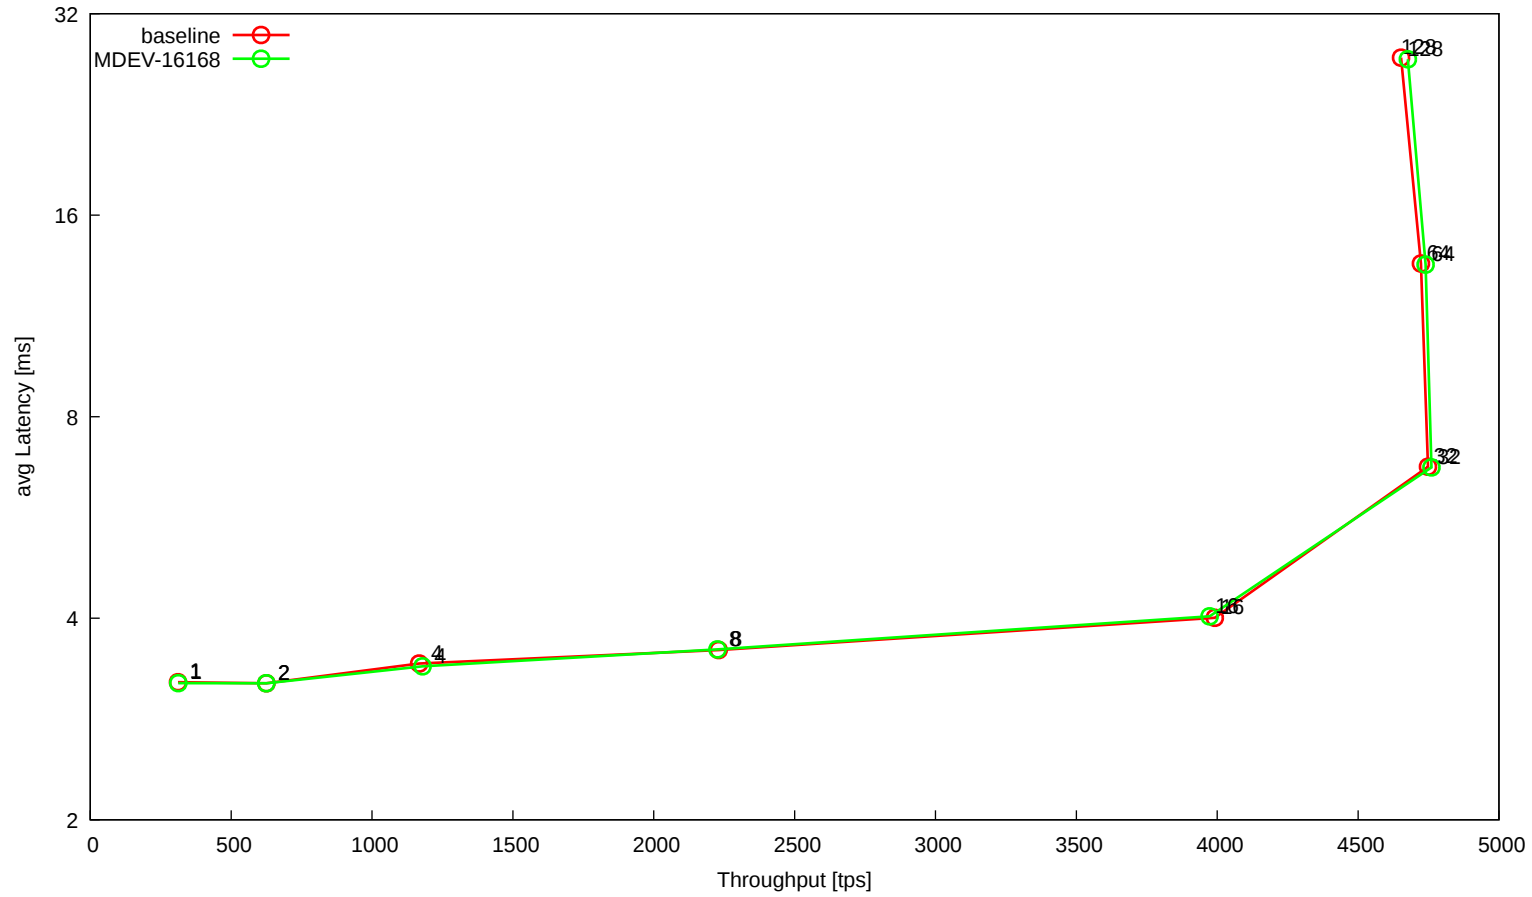

workload 't_oltp_pointselect_innodb'

workload 't_oltp_order_big_ranges'