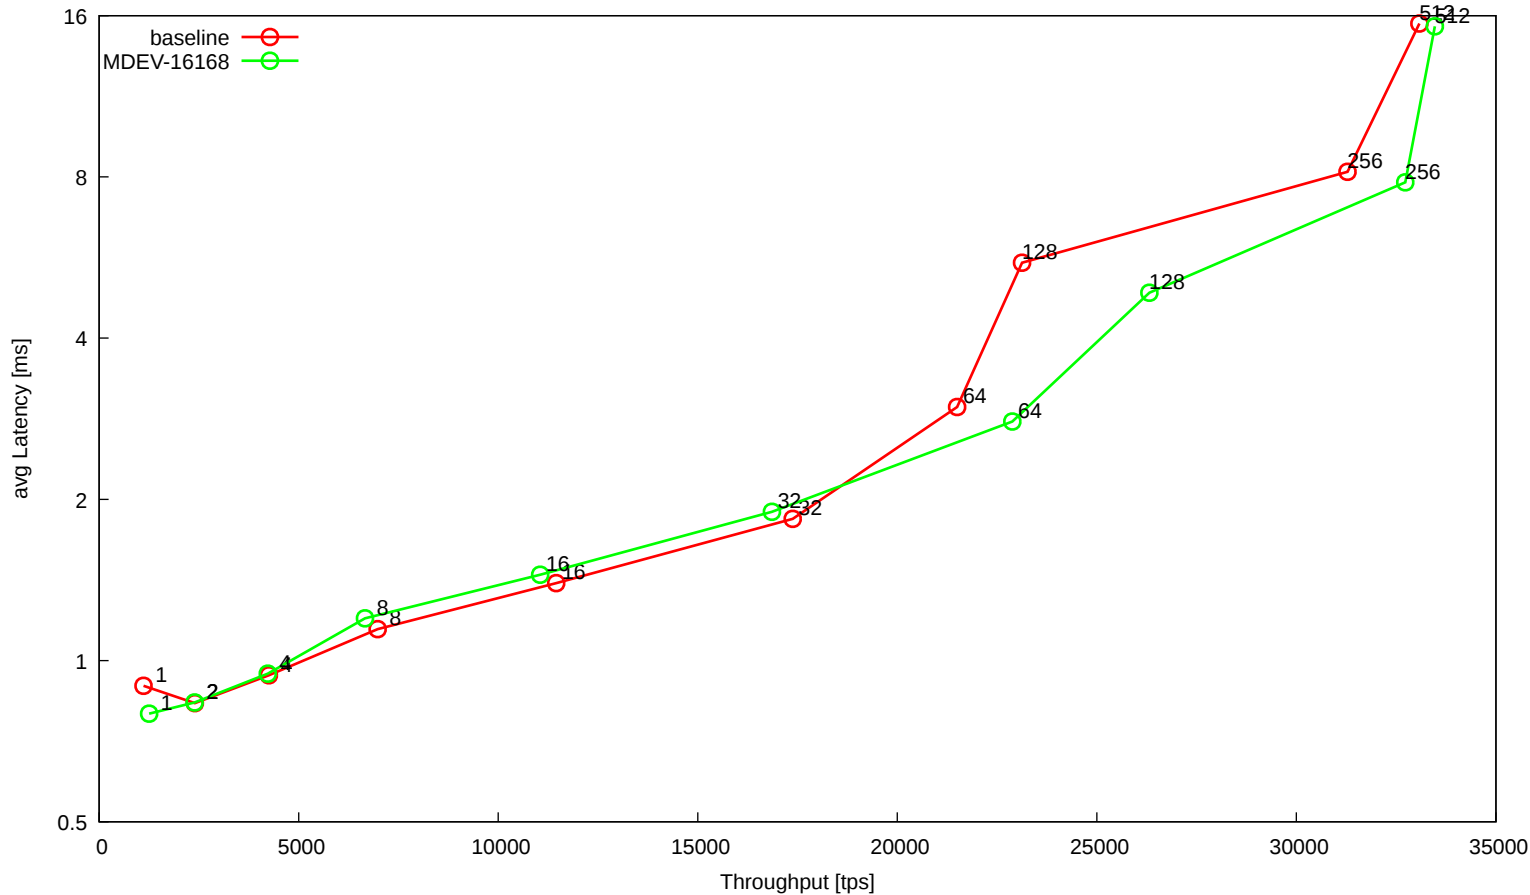

workload 't_sysbench_tpcc'

workload 't_oltp_writes_innodb_binlog'