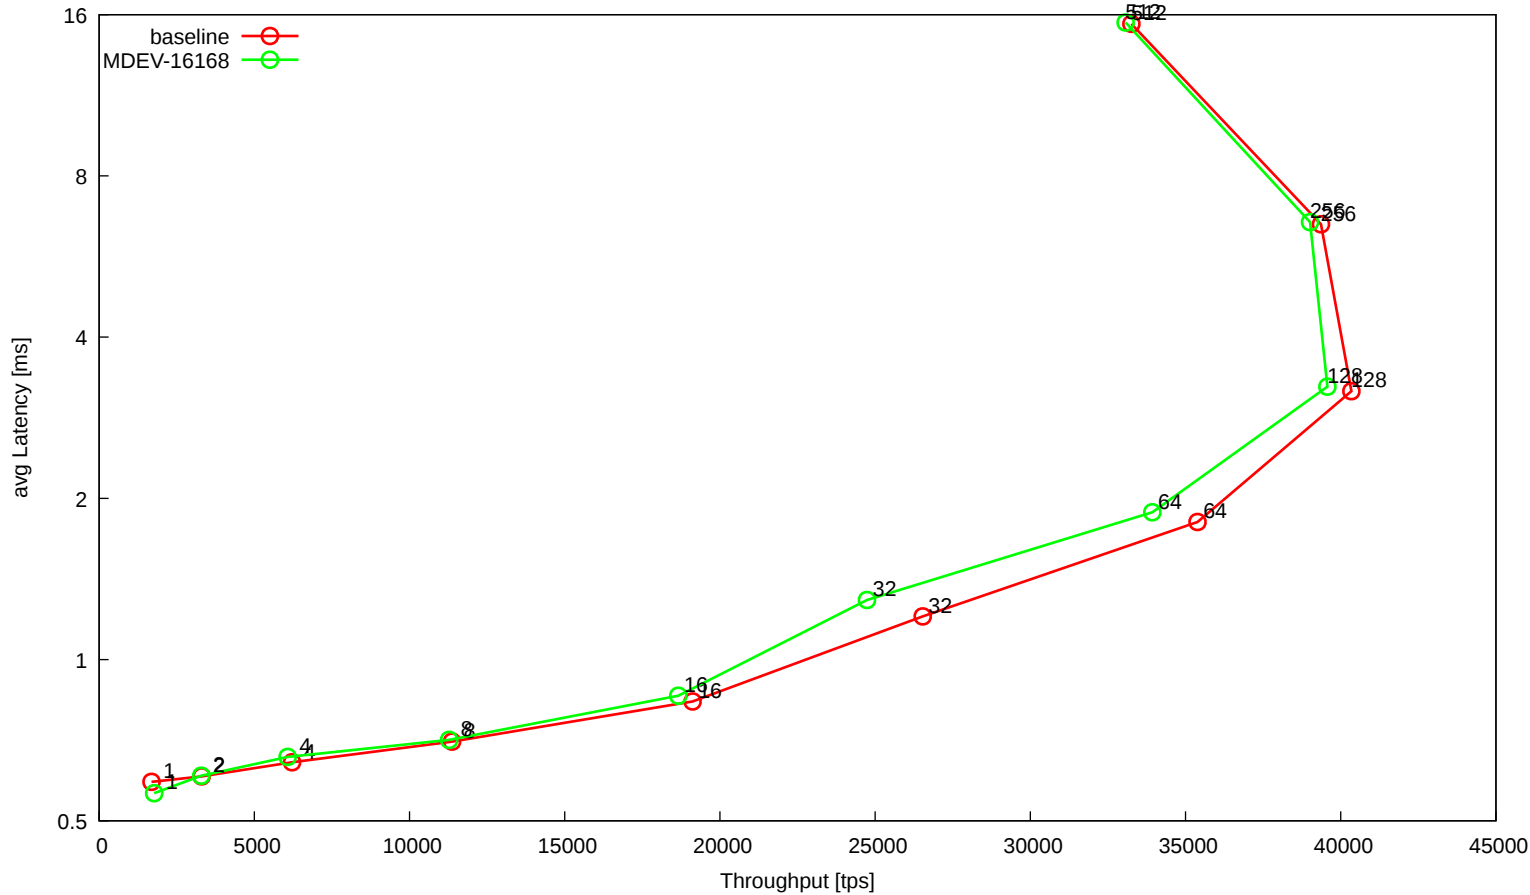

workload 't_oltp_writes_innodb_binlog'

workload 't_oltp_writes_innodb'