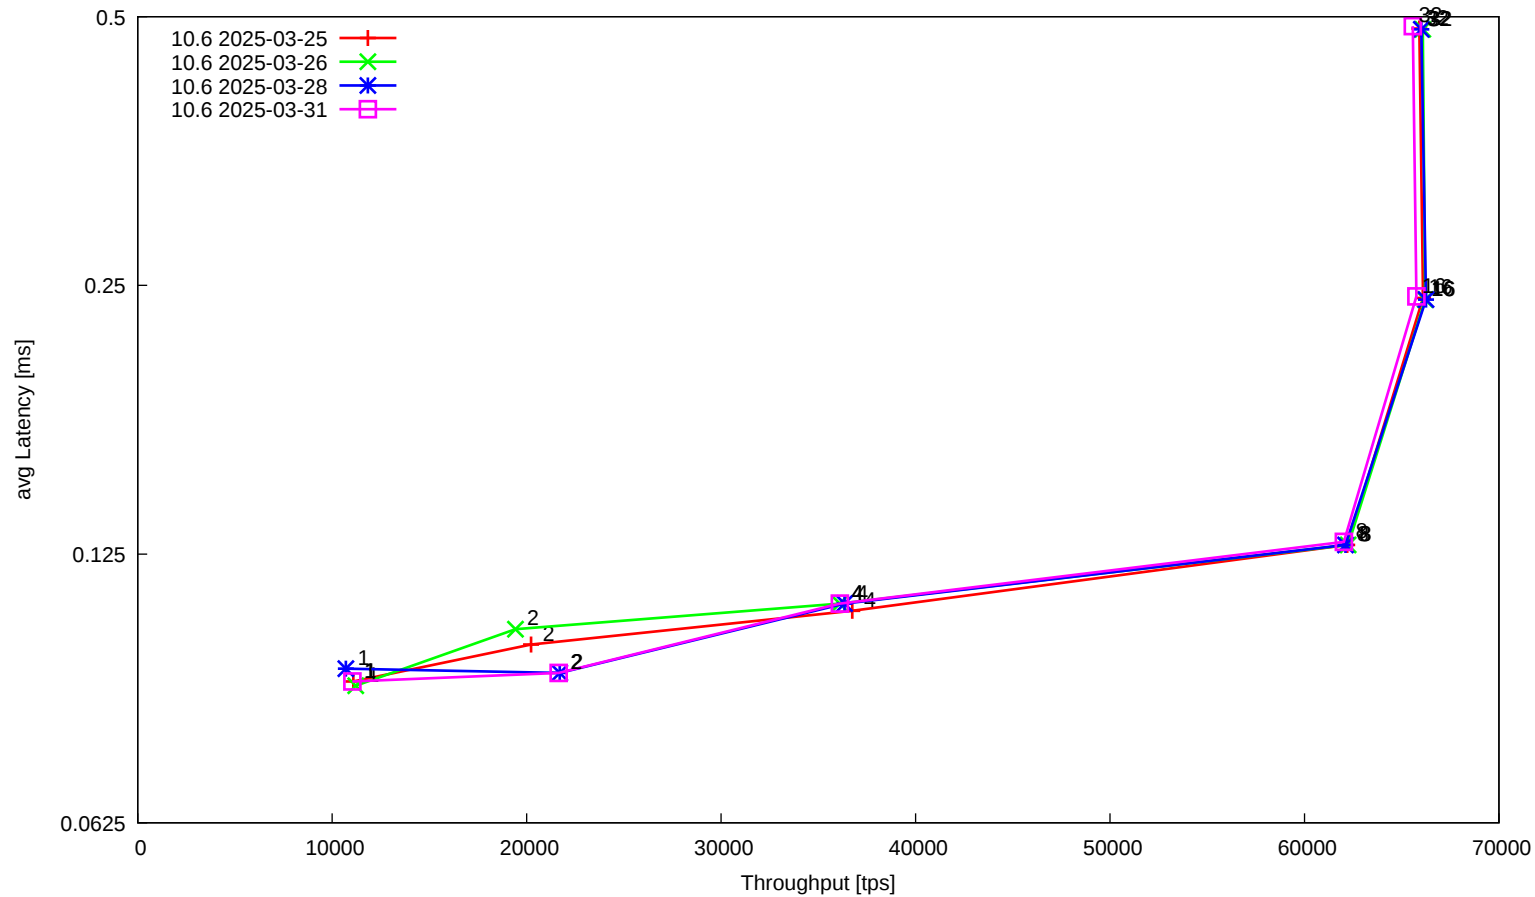

t_collate_utf8mb4_unicode

t_collate_utf8mb4_general