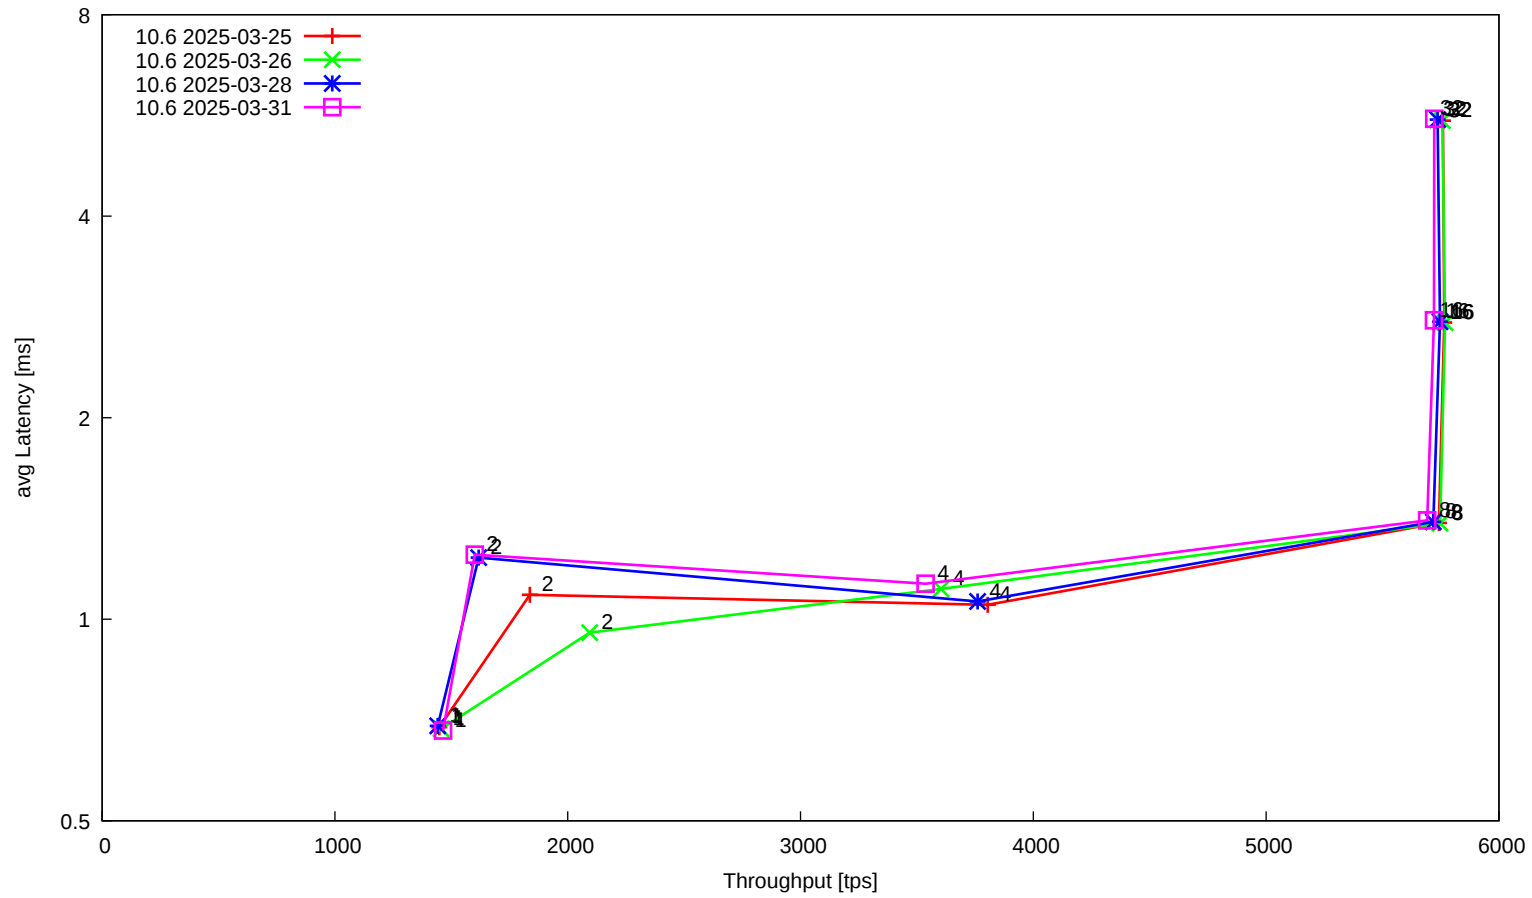

t_oltp_insert_memory

t_oltp_order_big_ranges

t_oltp_pointselect_aria

t_oltp_pointselect_innodb

t_oltp_pointselect_memory

t_oltp_pointselect_myisam

t_oltp_writes_innodb

t_oltp_writes_innodb_binlog

t_sysbench_tpcc

t_sysbench_tpcc_big

t_sysbench_tpcc_trunc