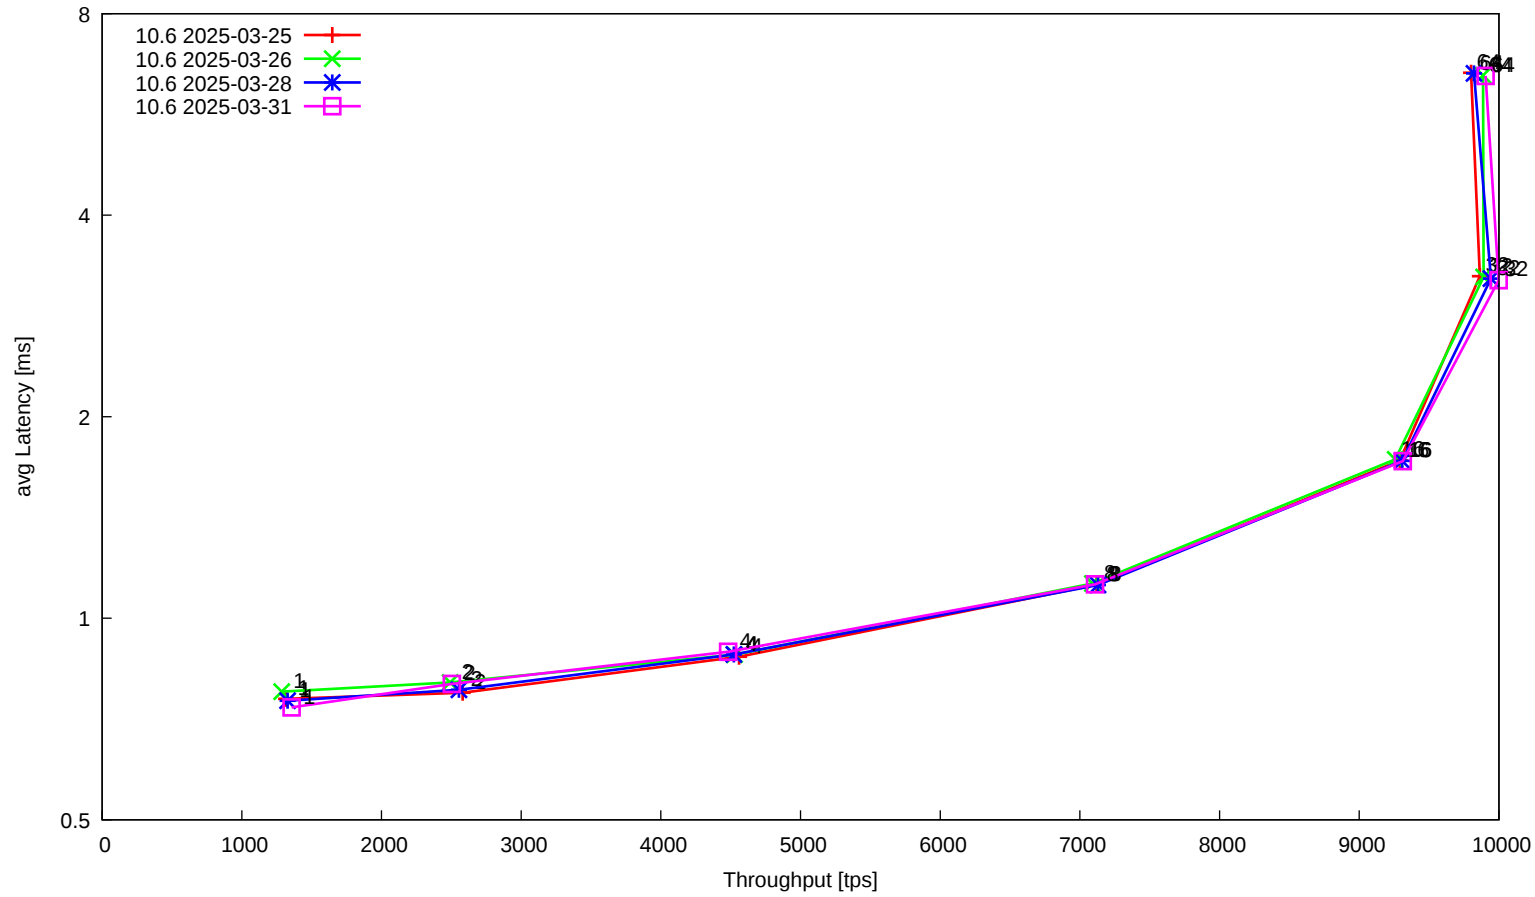

t_oltp_insert_memory

t_oltp_order_big_ranges

t_oltp_pointselect_aria

t_oltp_pointselect_innodb

t_oltp_pointselect_memory

t_oltp_pointselect_myisam

t_oltp_writes_innodb

t_oltp_writes_innodb_binlog

t_sysbench_tpcc

t_sysbench_tpcc_big

t_sysbench_tpcc_trunc