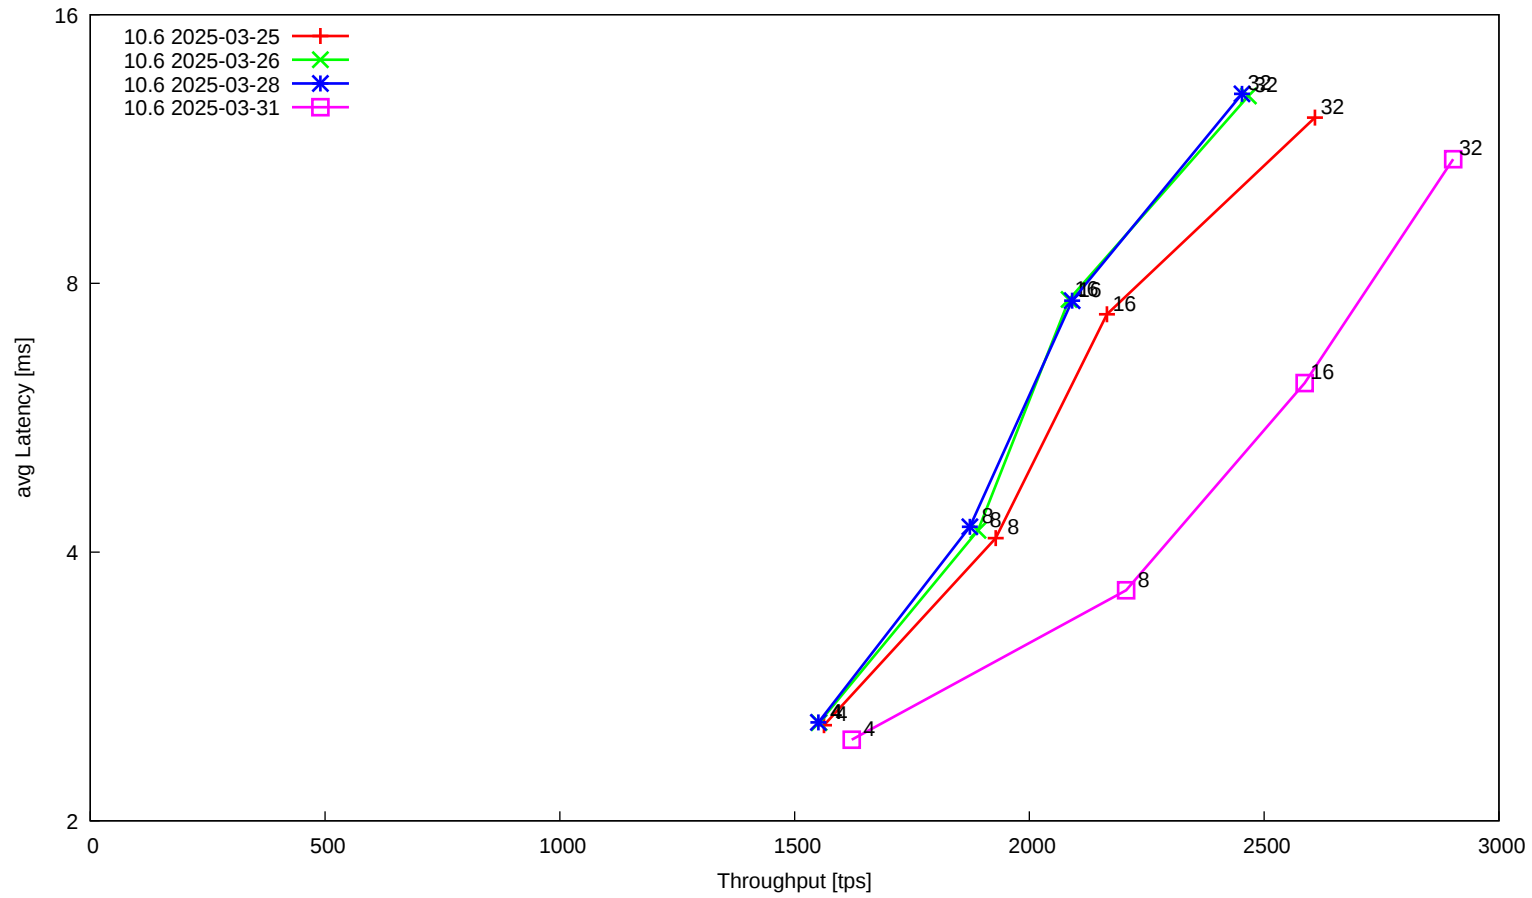

t_oltp_insert_memory

t_oltp_order_big_ranges

t_oltp_pointselect_aria

t_oltp_pointselect_innodb

t_oltp_pointselect_memory

t_oltp_pointselect_myisam

t_oltp_writes_innodb

t_oltp_writes_innodb_binlog

t_sysbench_tpcc

t_sysbench_tpcc_big

t_sysbench_tpcc_trunc