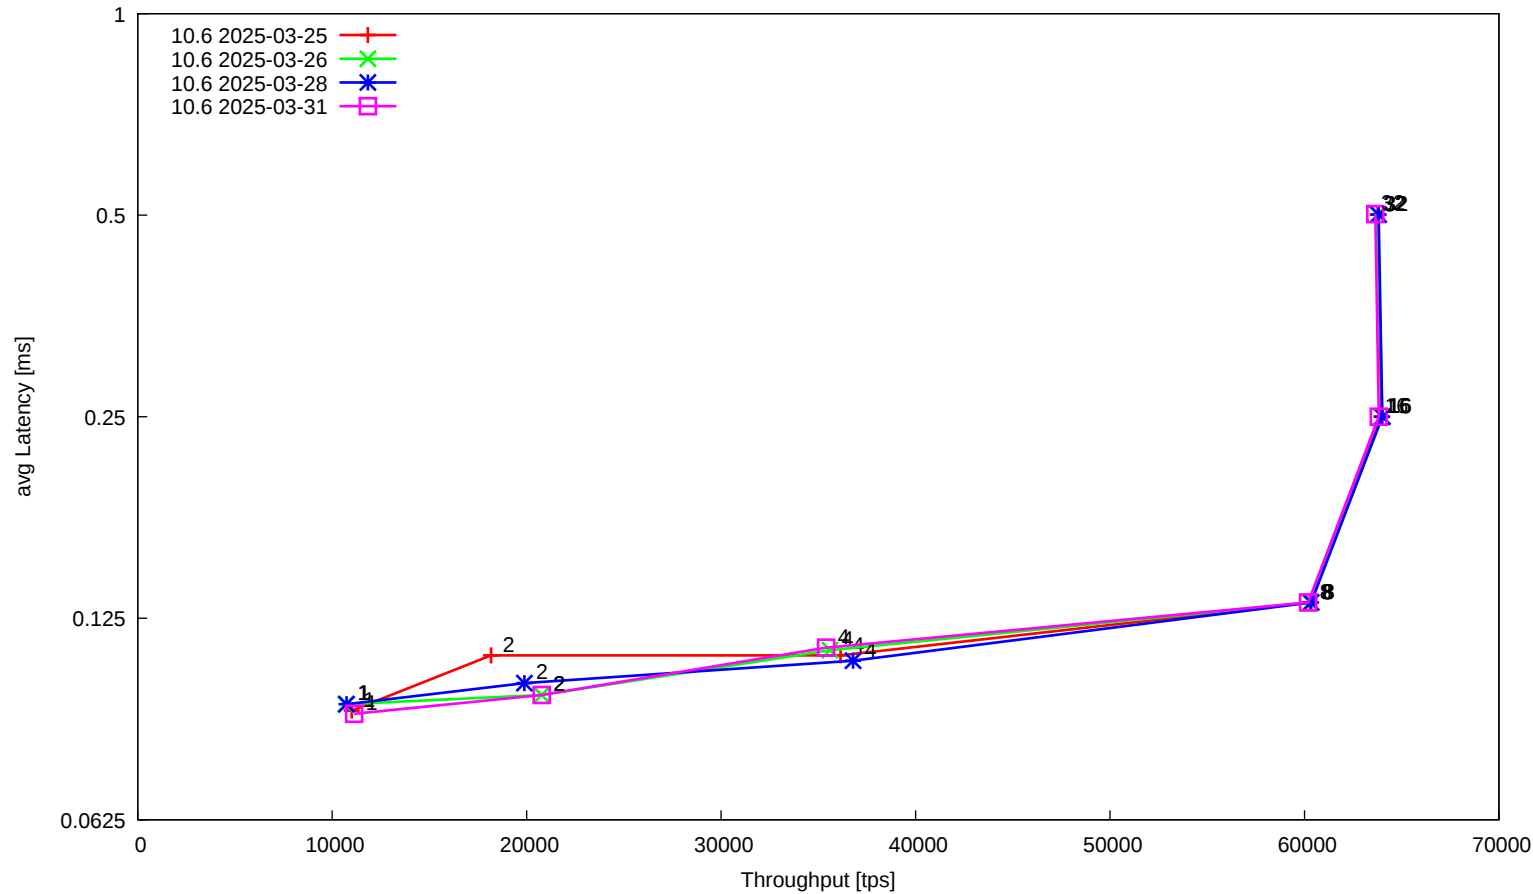

t_oltp_9010_innodb

t_collate_utf8_unicode