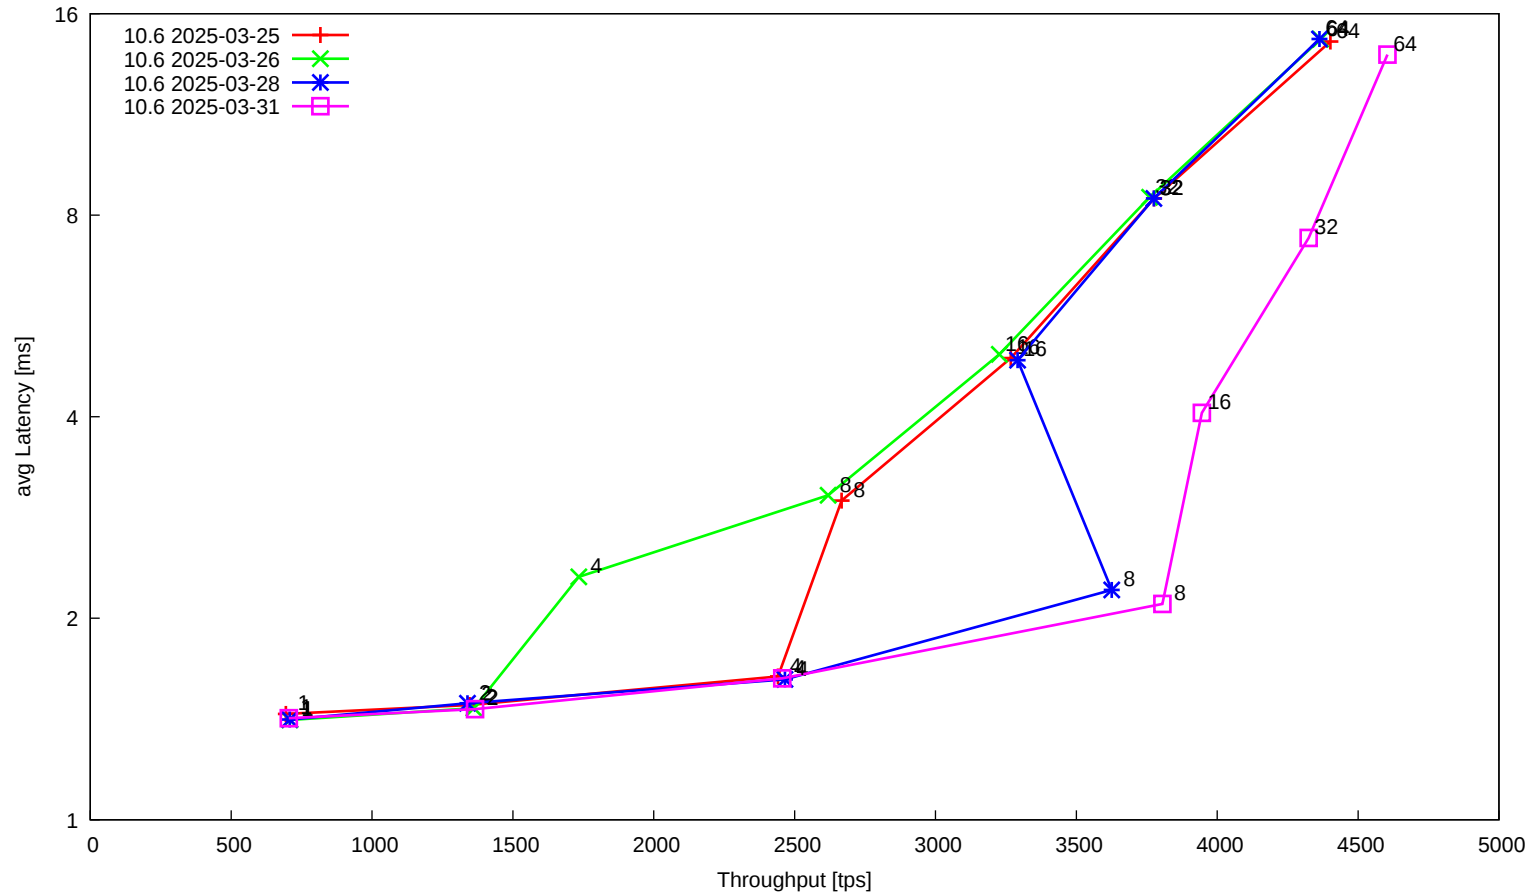

t_oltp_insert_innodb

t_oltp_full_innodb