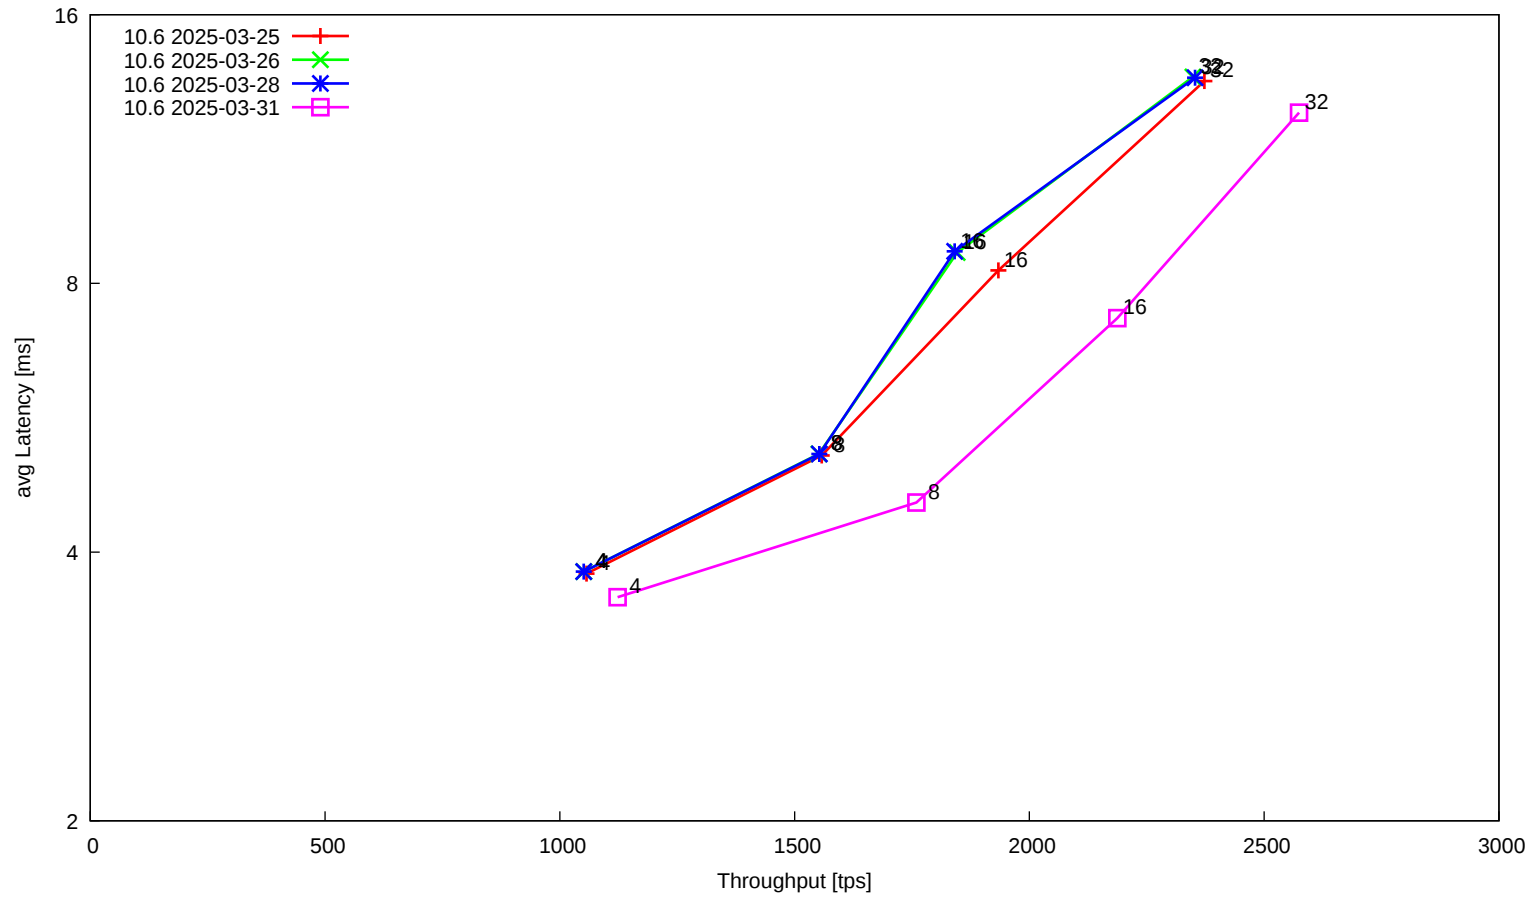

t_oltp_insert_memory

t_oltp_order_big_ranges

t_oltp_pointselect_aria

t_oltp_pointselect_innodb

t_oltp_pointselect_memory

t_oltp_pointselect_myisam

t_oltp_writes_innodb

t_oltp_writes_innodb_binlog

t_sysbench_tpcc

t_sysbench_tpcc_big

t_sysbench_tpcc_trunc