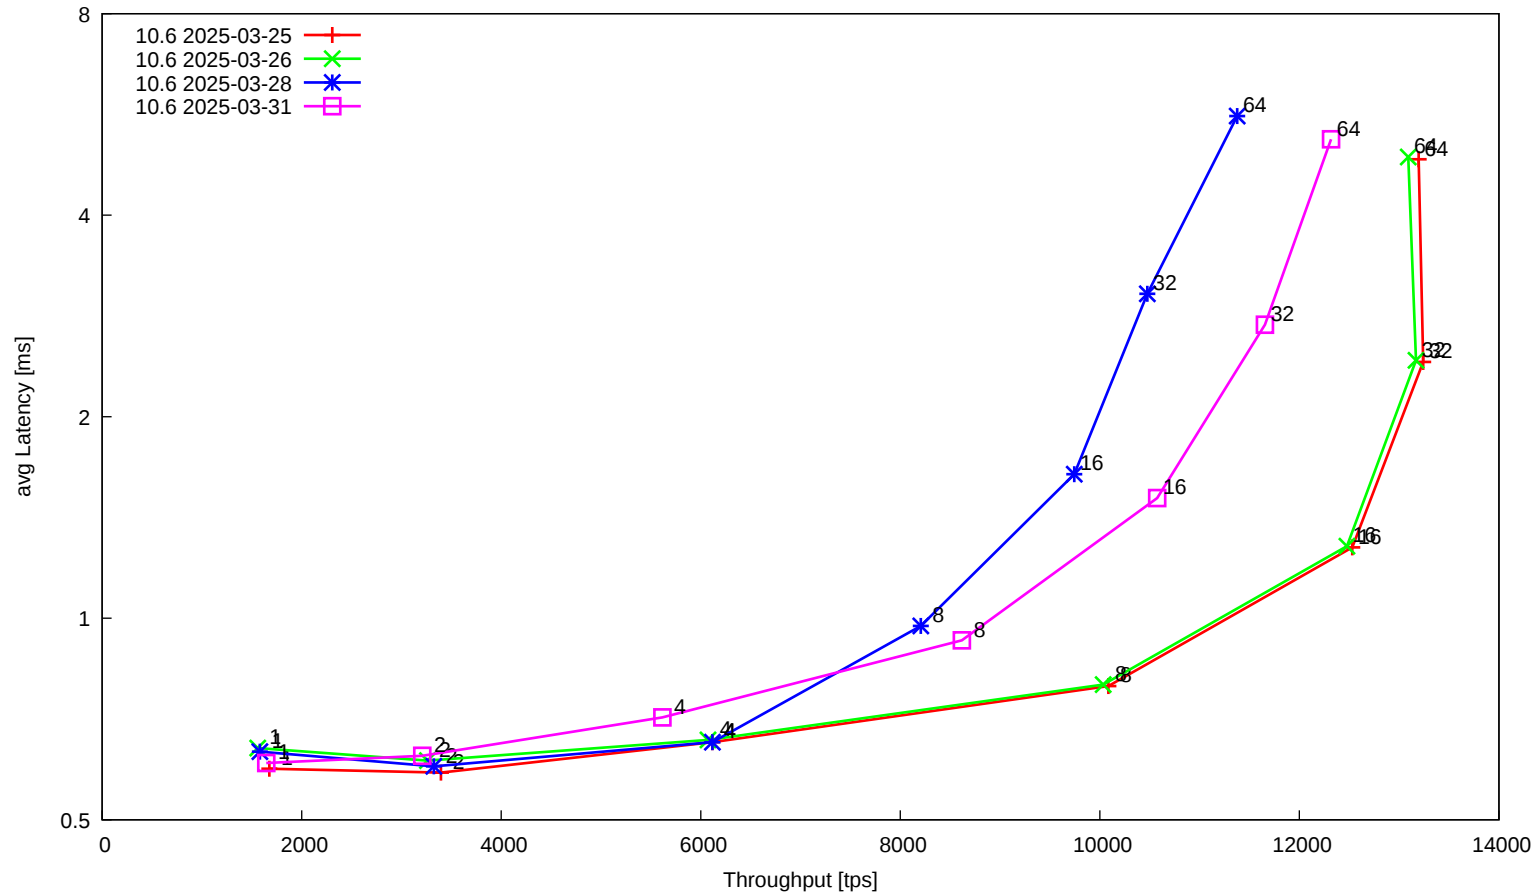

t_oltp_full_innodb

t_oltp_9010_innodb