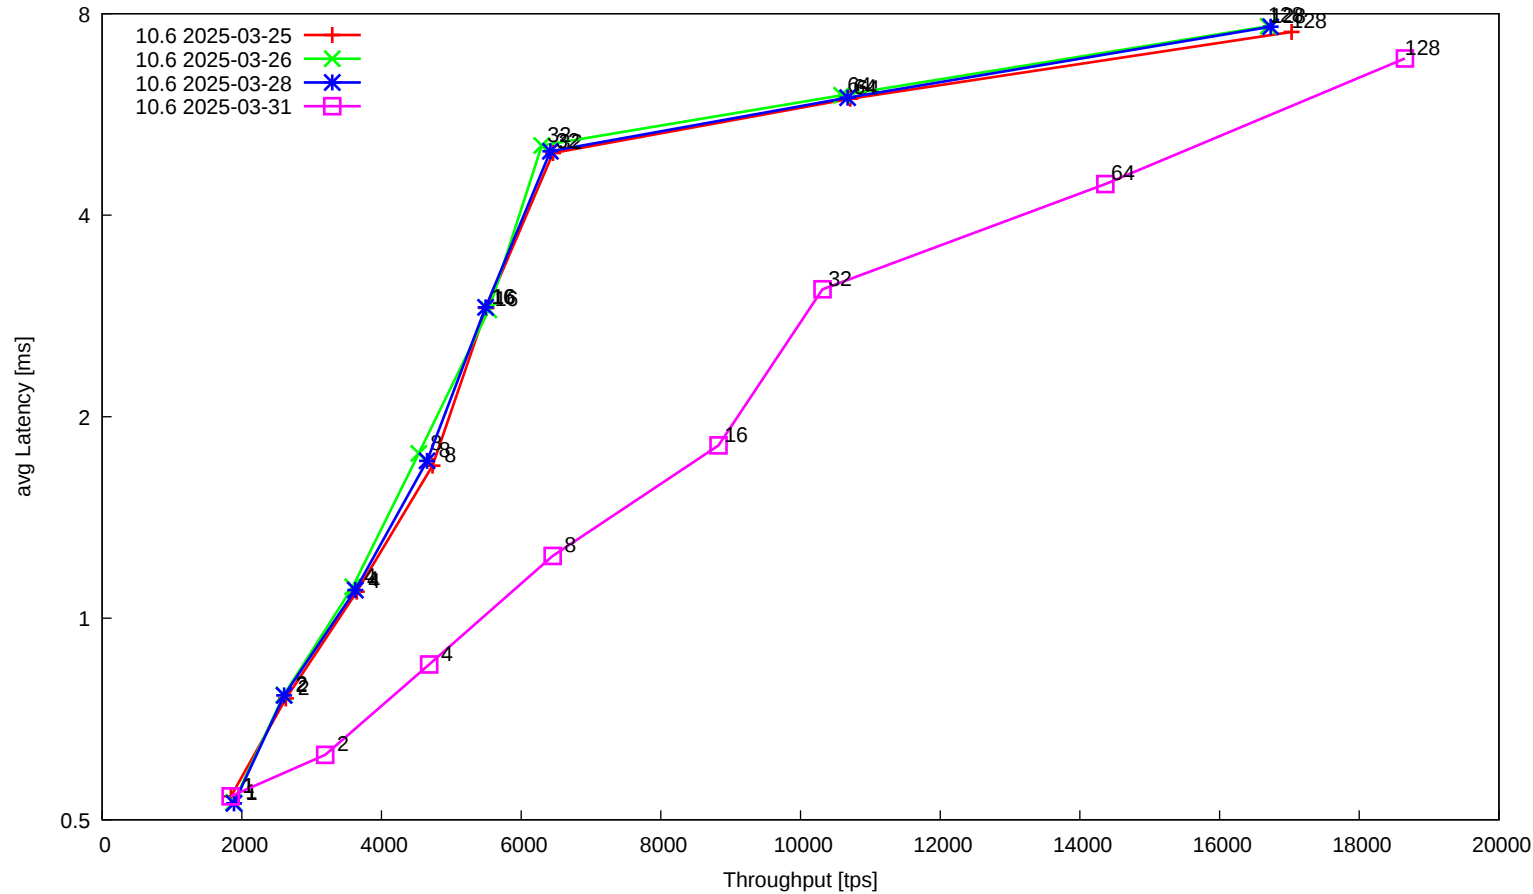

t_oltp_insert_memory

t_oltp_order_big_ranges

t_oltp_pointselect_aria

t_oltp_pointselect_innodb

t_oltp_pointselect_memory

t_oltp_pointselect_myisam

t_oltp_writes_innodb

t_oltp_writes_innodb_binlog

t_sysbench_tpcc

t_sysbench_tpcc_big

t_sysbench_tpcc_trunc