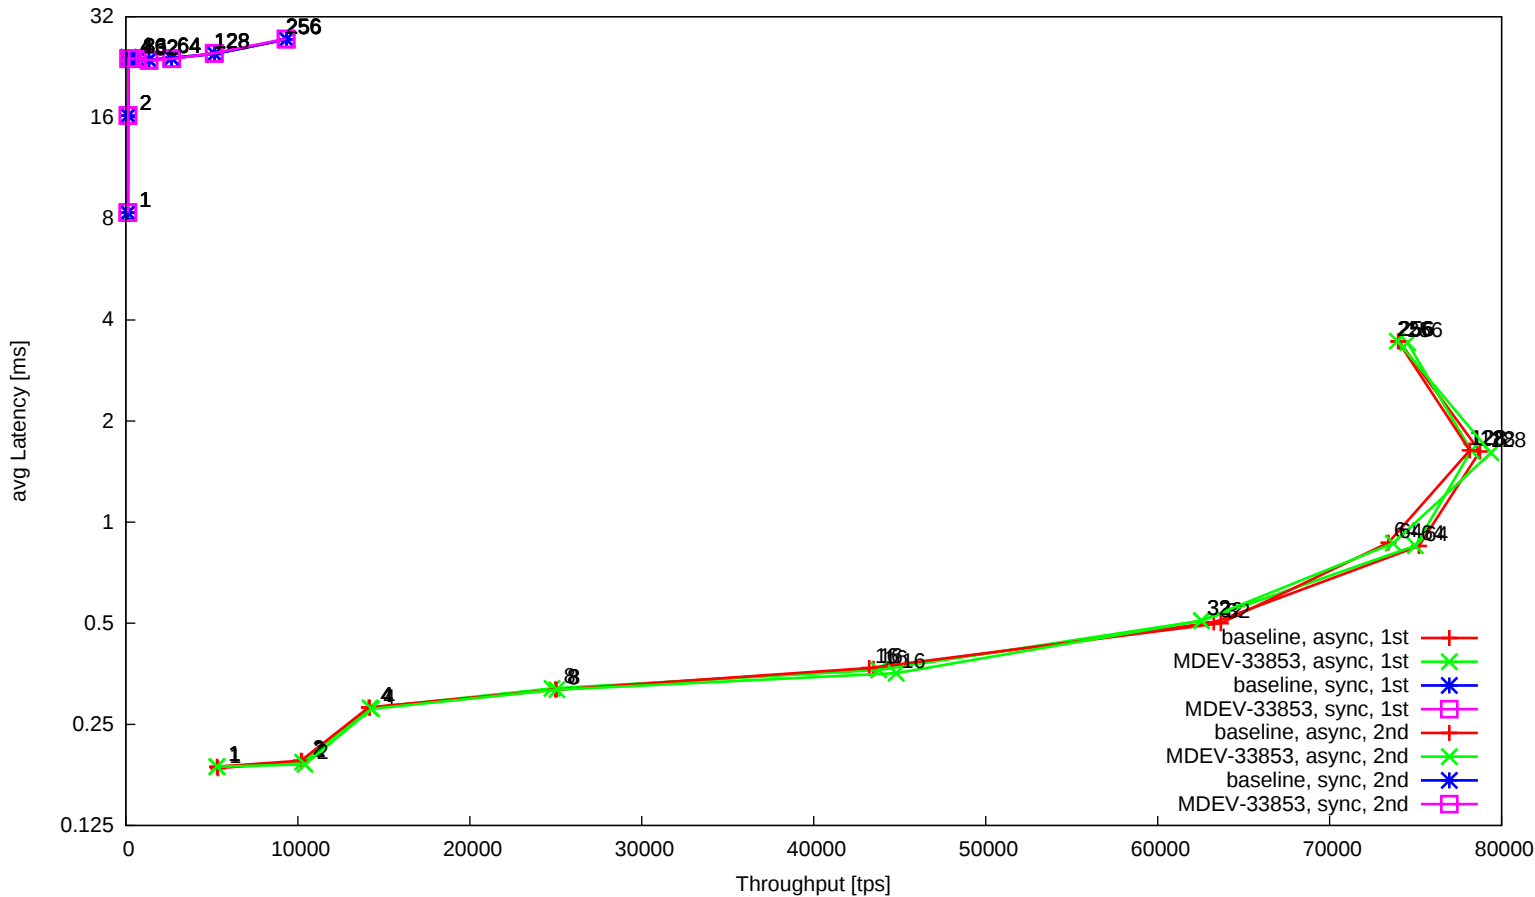

MariaDB 11.7, binlog enabled (async, sync), impact of MDEV-33853, workload t\_oltp\_9010\_innodb

MariaDB 11.7, binlog enabled (async, sync), impact of MDEV-33853, workload t\_oltp\_full\_innodb

MariaDB 11.7, binlog enabled (async, sync), impact of MDEV-33853, workload t\_oltp\_insert\_innodb

MariaDB 11.7, binlog enabled (async, sync), impact of MDEV-33853, workload t\_oltp\_insert\_innodb\_batched

MariaDB 11.7, binlog enabled (async, sync), impact of MDEV-33853, workload t\_oltp\_writes\_innodb

MariaDB 11.7, binlog enabled (async, sync), impact of MDEV-33853, workload t\_sysbench\_tpcc