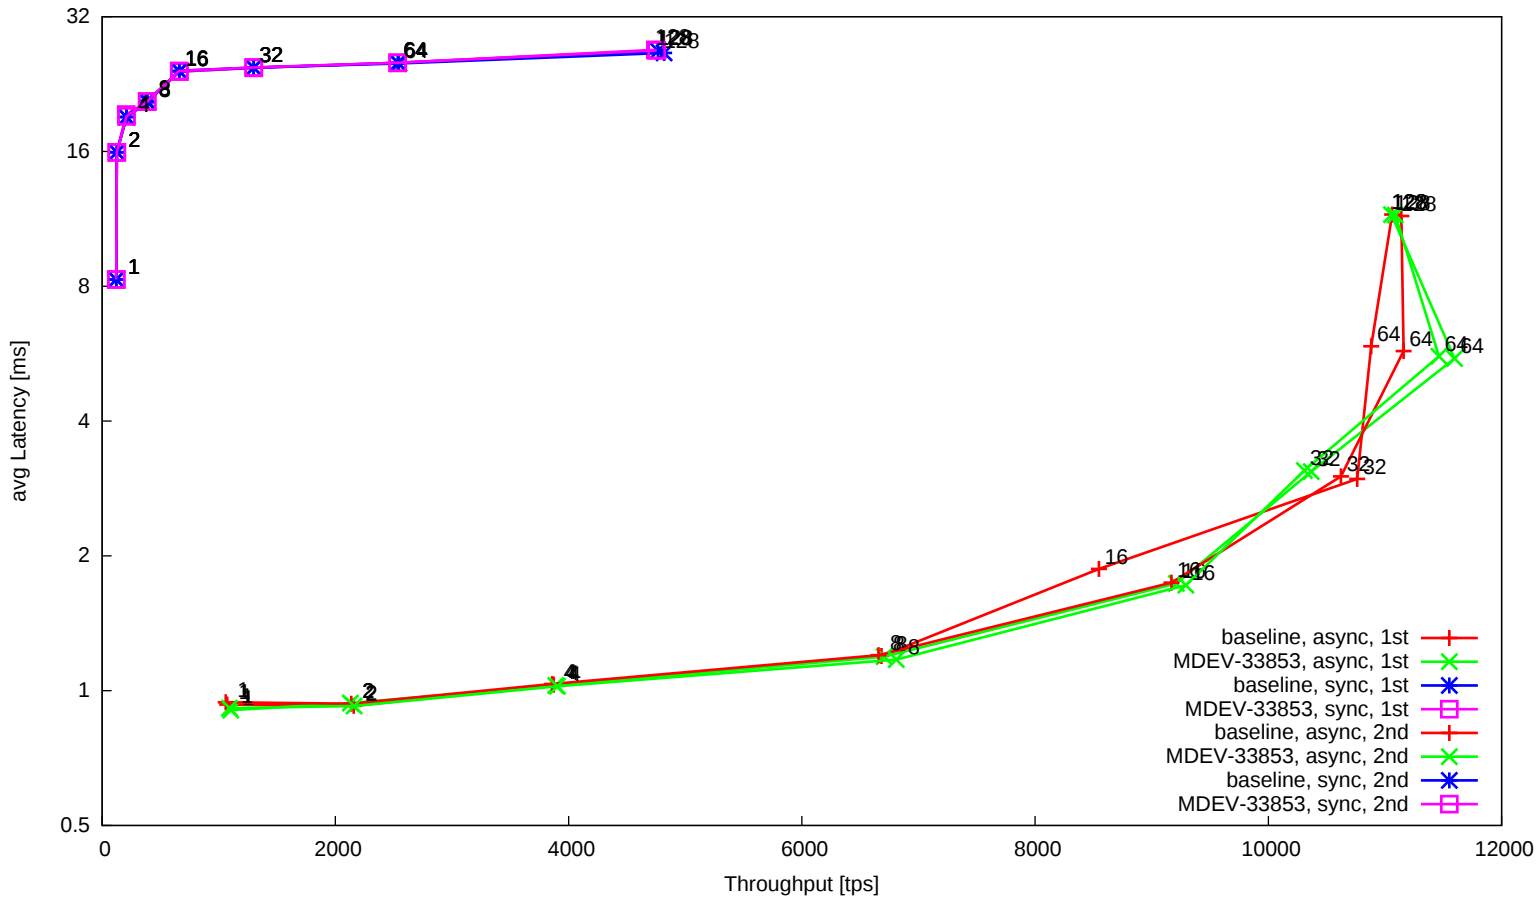

MariaDB 11.7, binlog enabled (async, sync), impact of MDEV-33853, workload t\_oltp\_9010\_innodb

MariaDB 11.7, binlog enabled (async, sync), impact of MDEV-33853, workload t\_oltp\_full\_innodb

MariaDB 11.7, binlog enabled (async, sync), impact of MDEV-33853, workload t\_oltp\_insert\_innodb

MariaDB 11.7, binlog enabled (async, sync), impact of MDEV-33853, workload t\_oltp\_insert\_innodb\_batched

MariaDB 11.7, binlog enabled (async, sync), impact of MDEV-33853, workload t\_oltp\_writes\_innodb

MariaDB 11.7, binlog enabled (async, sync), impact of MDEV-33853, workload t\_sysbench\_tpcc