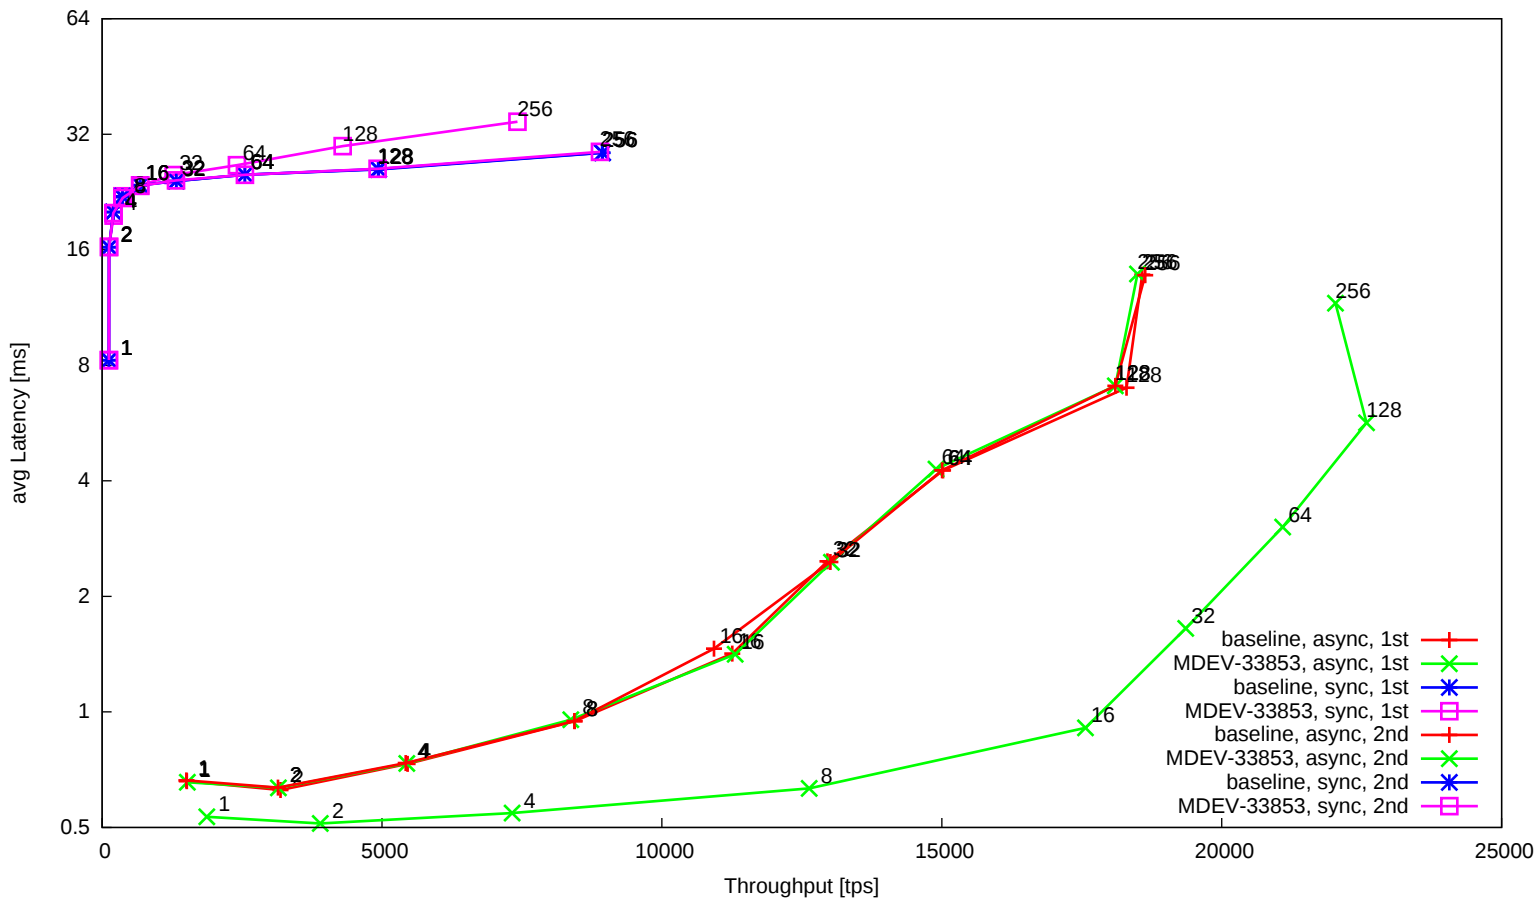

MariaDB 11.7, binlog enabled (async, sync), impact of MDEV-33853, workload t\_oltp\_9010\_innodb

MariaDB 11.7, binlog enabled (async, sync), impact of MDEV-33853, workload t\_oltp\_full\_innodb

MariaDB 11.7, binlog enabled (async, sync), impact of MDEV-33853, workload t\_oltp\_insert\_innodb

MariaDB 11.7, binlog enabled (async, sync), impact of MDEV-33853, workload t\_oltp\_insert\_innodb\_batched

MariaDB 11.7, binlog enabled (async, sync), impact of MDEV-33853, workload t\_oltp\_writes\_innodb