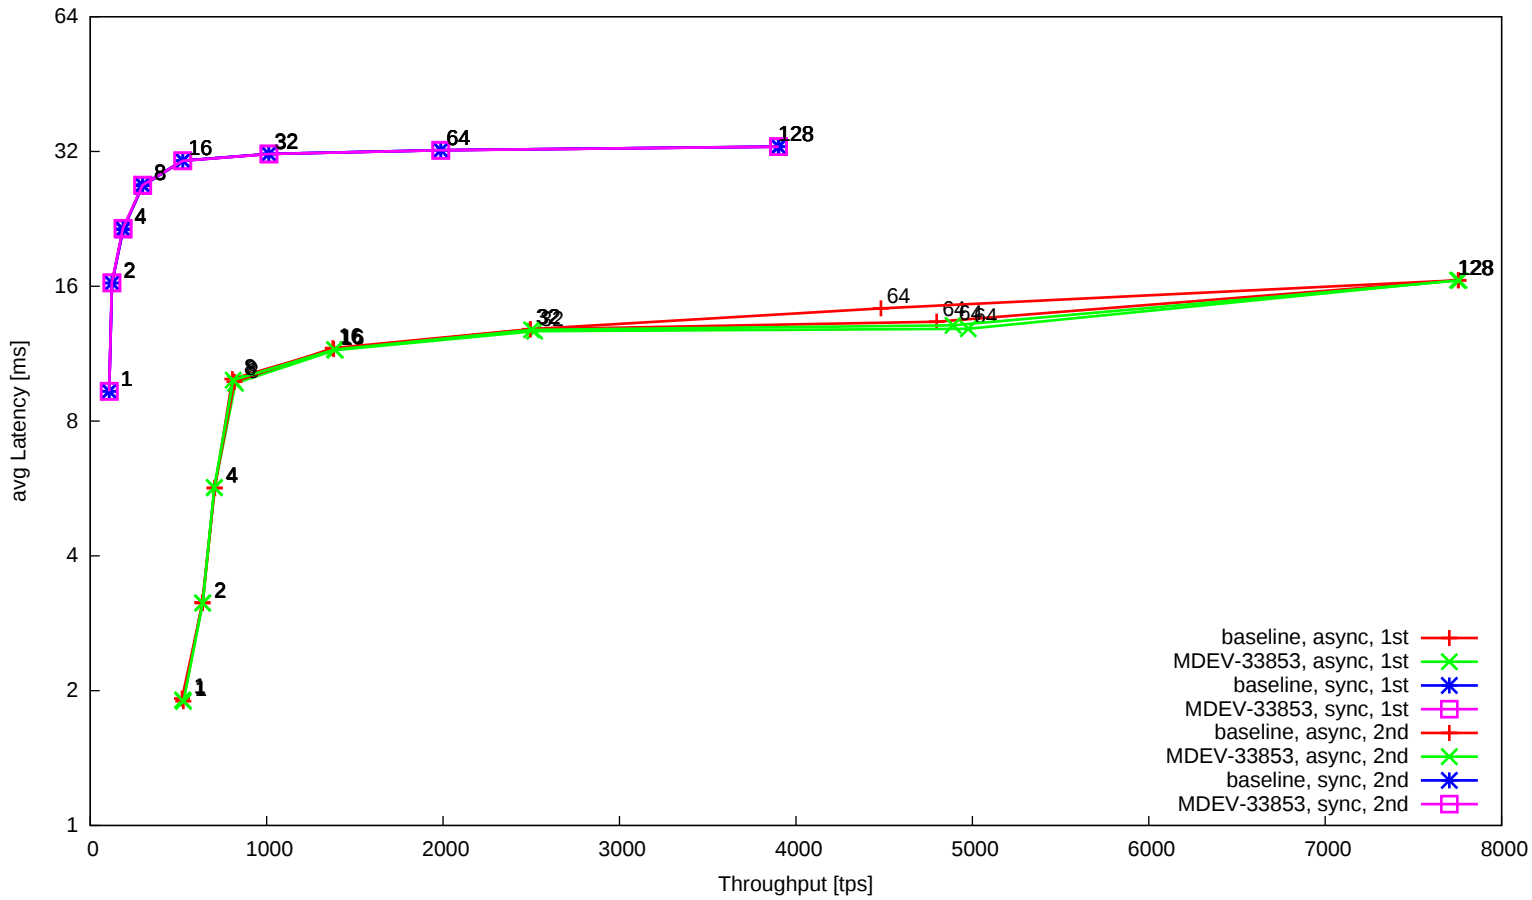

MariaDB 11.7, binlog enabled (async, sync), impact of MDEV-33853, workload t\_oltp\_9010\_innodb

MariaDB 11.7, binlog enabled (async, sync), impact of MDEV-33853, workload t\_oltp\_full\_innodb

MariaDB 11.7, binlog enabled (async, sync), impact of MDEV-33853, workload t\_oltp\_insert\_innodb

MariaDB 11.7, binlog enabled (async, sync), impact of MDEV-33853, workload t\_oltp\_insert\_innodb\_batched

MariaDB 11.7, binlog enabled (async, sync), impact of MDEV-33853, workload t\_oltp\_writes\_innodb

MariaDB 11.7, binlog enabled (async, sync), impact of MDEV-33853, workload t\_sysbench\_tpcc