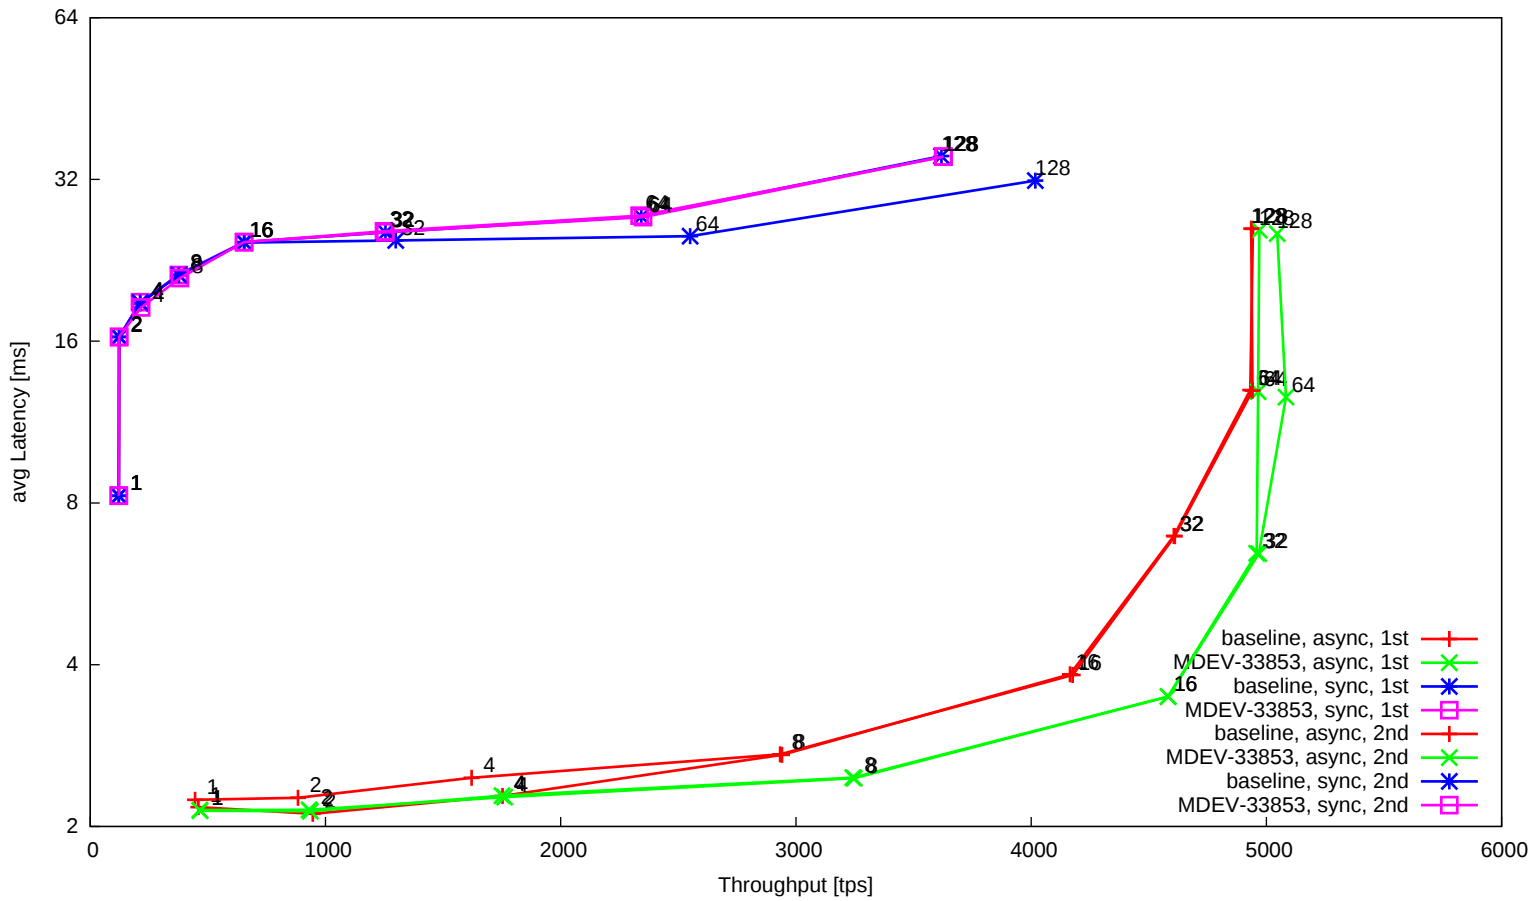

MariaDB 11.7, binlog enabled (async, sync), impact of MDEV-33853, workload t\_oltp\_9010\_innodb

MariaDB 11.7, binlog enabled (async, sync), impact of MDEV-33853, workload t\_oltp\_full\_innodb

MariaDB 11.7, binlog enabled (async, sync), impact of MDEV-33853, workload t\_oltp\_insert\_innodb

MariaDB 11.7, binlog enabled (async, sync), impact of MDEV-33853, workload t\_oltp\_insert\_innodb\_batched

MariaDB 11.7, binlog enabled (async, sync), impact of MDEV-33853, workload t\_oltp\_writes\_innodb

MariaDB 11.7, binlog enabled (async, sync), impact of MDEV-33853, workload t\_sysbench\_tpcc