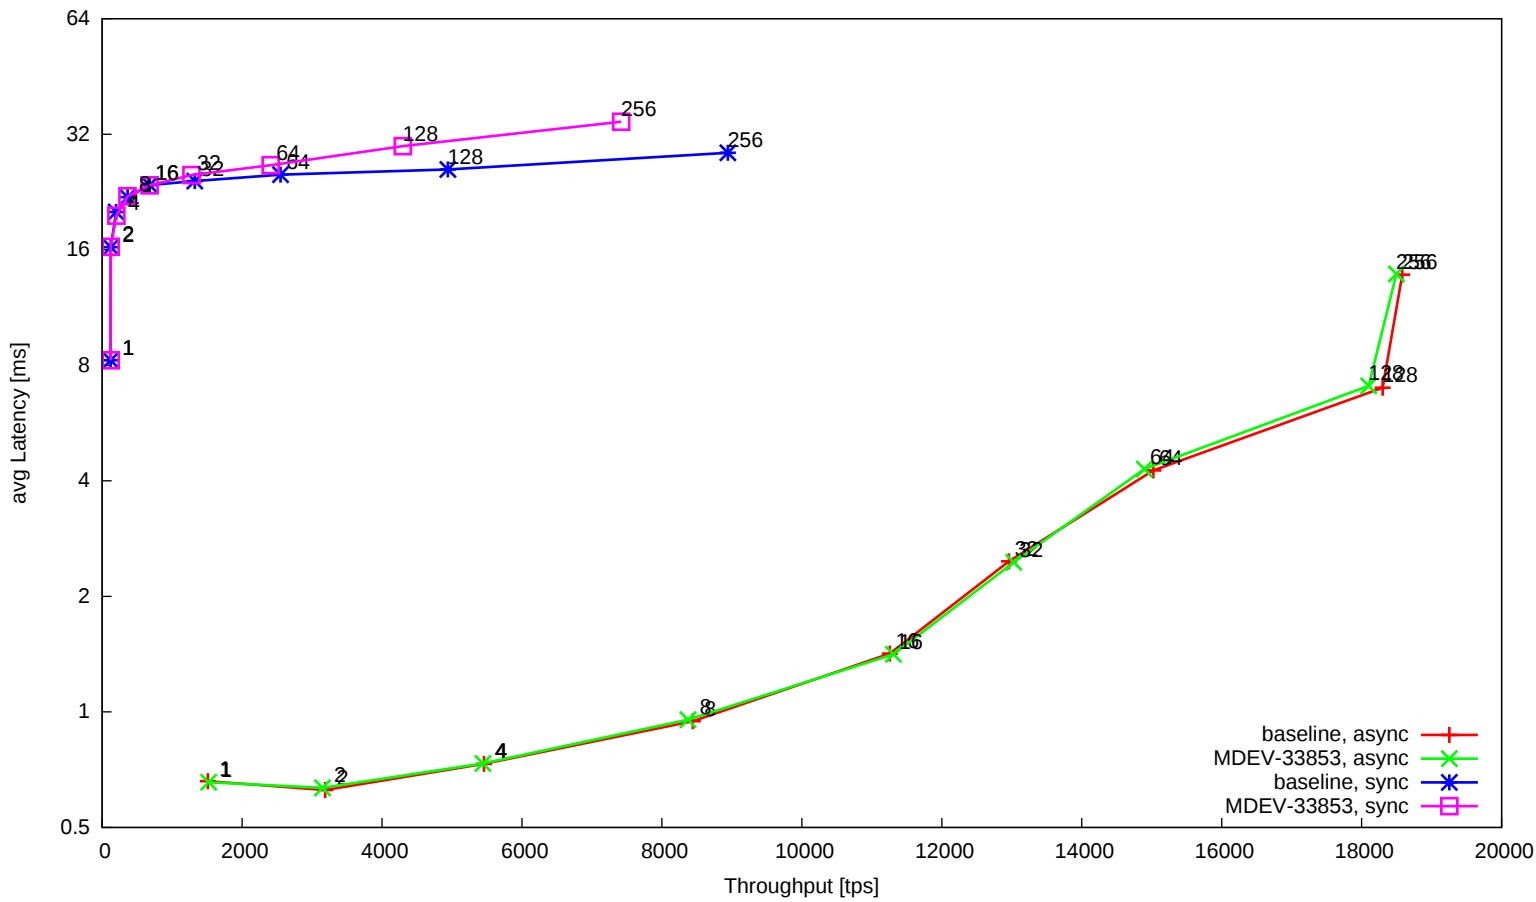

MariaDB 11.7, binlog enabled (async, sync), impact of MDEV-33853, workload t\_oltp\_9010\_innodb

MariaDB 11.7, binlog enabled (async, sync), impact of MDEV-33853, workload t\_oltp\_full\_innodb

MariaDB 11.7, binlog enabled (async, sync), impact of MDEV-33853, workload t\_oltp\_insert\_innodb

MariaDB 11.7, binlog enabled (async, sync), impact of MDEV-33853, workload t\_oltp\_insert\_innodb\_batched

MariaDB 11.7, binlog enabled (async, sync), impact of MDEV-33853, workload t\_oltp\_writes\_innodb