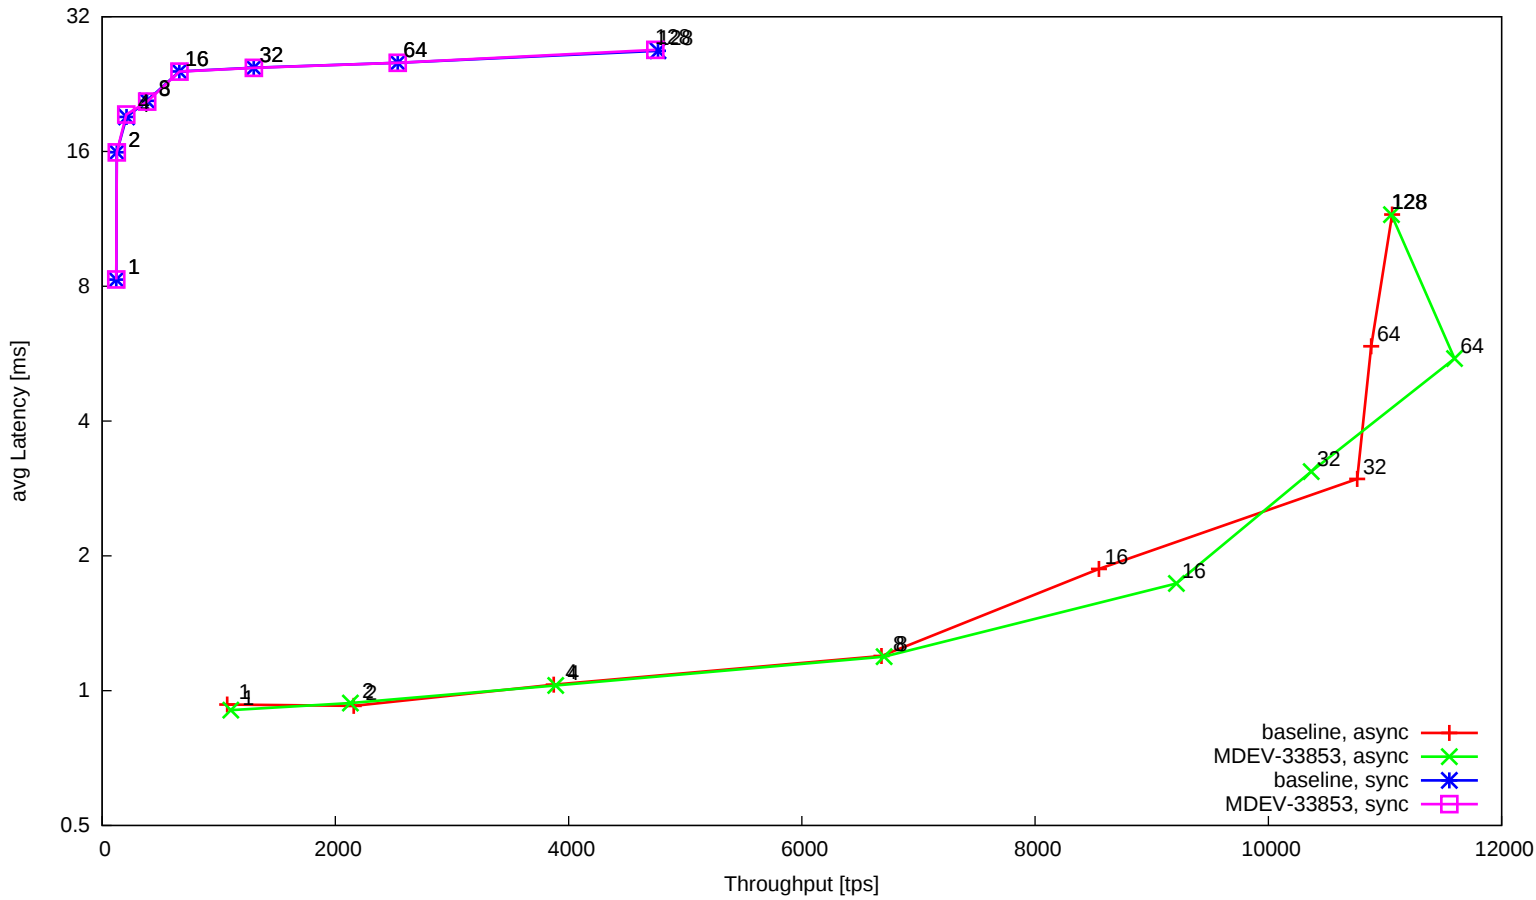

MariaDB 11.7, binlog enabled (async, sync), impact of MDEV-33853, workload t\_oltp\_9010\_innodb

MariaDB 11.7, binlog enabled (async, sync), impact of MDEV-33853, workload t\_oltp\_full\_innodb

MariaDB 11.7, binlog enabled (async, sync), impact of MDEV-33853, workload t\_oltp\_insert\_innodb

MariaDB 11.7, binlog enabled (async, sync), impact of MDEV-33853, workload t\_oltp\_insert\_innodb\_batched

MariaDB 11.7, binlog enabled (async, sync), impact of MDEV-33853, workload t\_oltp\_writes\_innodb