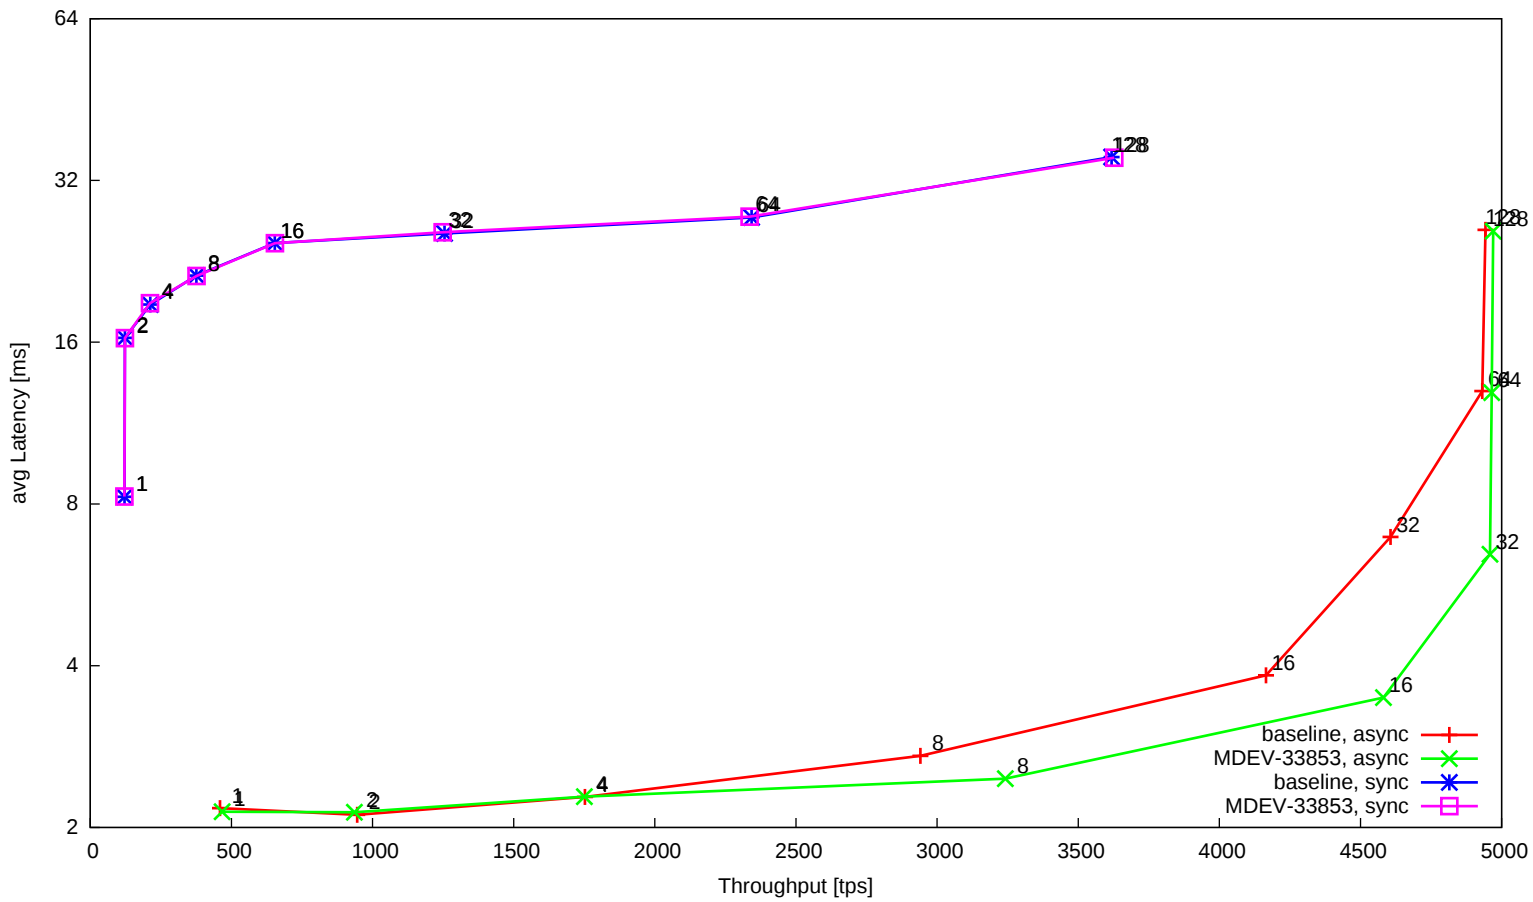

MariaDB 11.7, binlog enabled (async, sync), impact of MDEV-33853, workload t\_oltp\_9010\_innodb

MariaDB 11.7, binlog enabled (async, sync), impact of MDEV-33853, workload t\_oltp\_full\_innodb

MariaDB 11.7, binlog enabled (async, sync), impact of MDEV-33853, workload t\_oltp\_insert\_innodb

MariaDB 11.7, binlog enabled (async, sync), impact of MDEV-33853, workload t\_oltp\_insert\_innodb\_batched

MariaDB 11.7, binlog enabled (async, sync), impact of MDEV-33853, workload t\_oltp\_writes\_innodb

MariaDB 11.7, binlog enabled (async, sync), impact of MDEV-33853, workload t\_sysbench\_tpcc