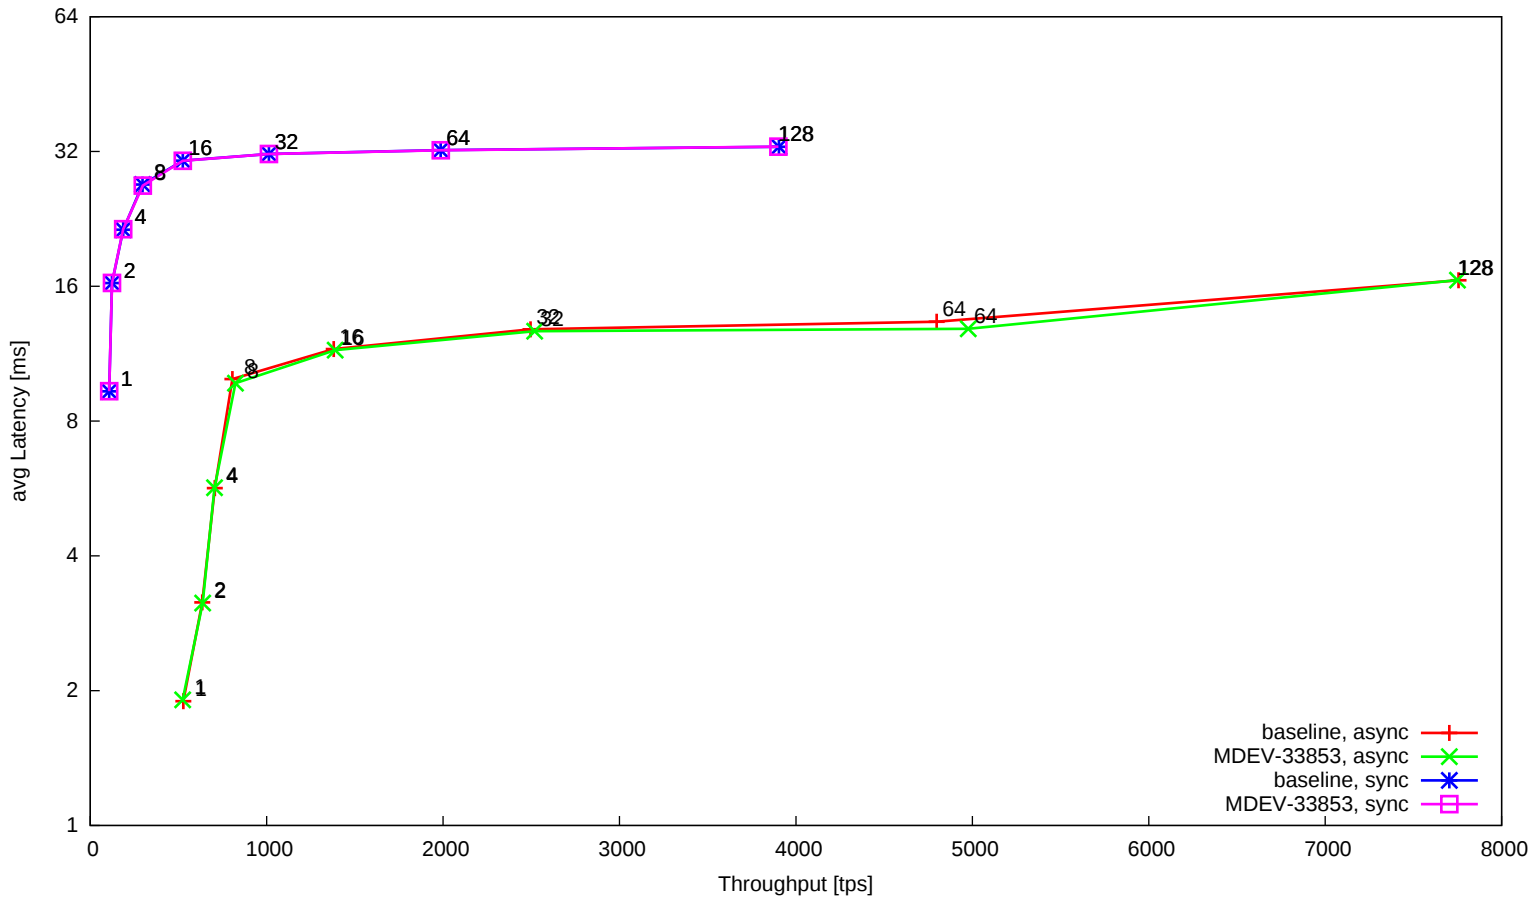

MariaDB 11.7, binlog enabled (async, sync), impact of MDEV-33853, workload t\_oltp\_9010\_innodb

MariaDB 11.7, binlog enabled (async, sync), impact of MDEV-33853, workload t\_oltp\_full\_innodb

MariaDB 11.7, binlog enabled (async, sync), impact of MDEV-33853, workload t\_oltp\_insert\_innodb

MariaDB 11.7, binlog enabled (async, sync), impact of MDEV-33853, workload t\_oltp\_insert\_innodb\_batched

MariaDB 11.7, binlog enabled (async, sync), impact of MDEV-33853, workload t\_oltp\_writes\_innodb

MariaDB 11.7, binlog enabled (async, sync), impact of MDEV-33853, workload t\_sysbench\_tpcc