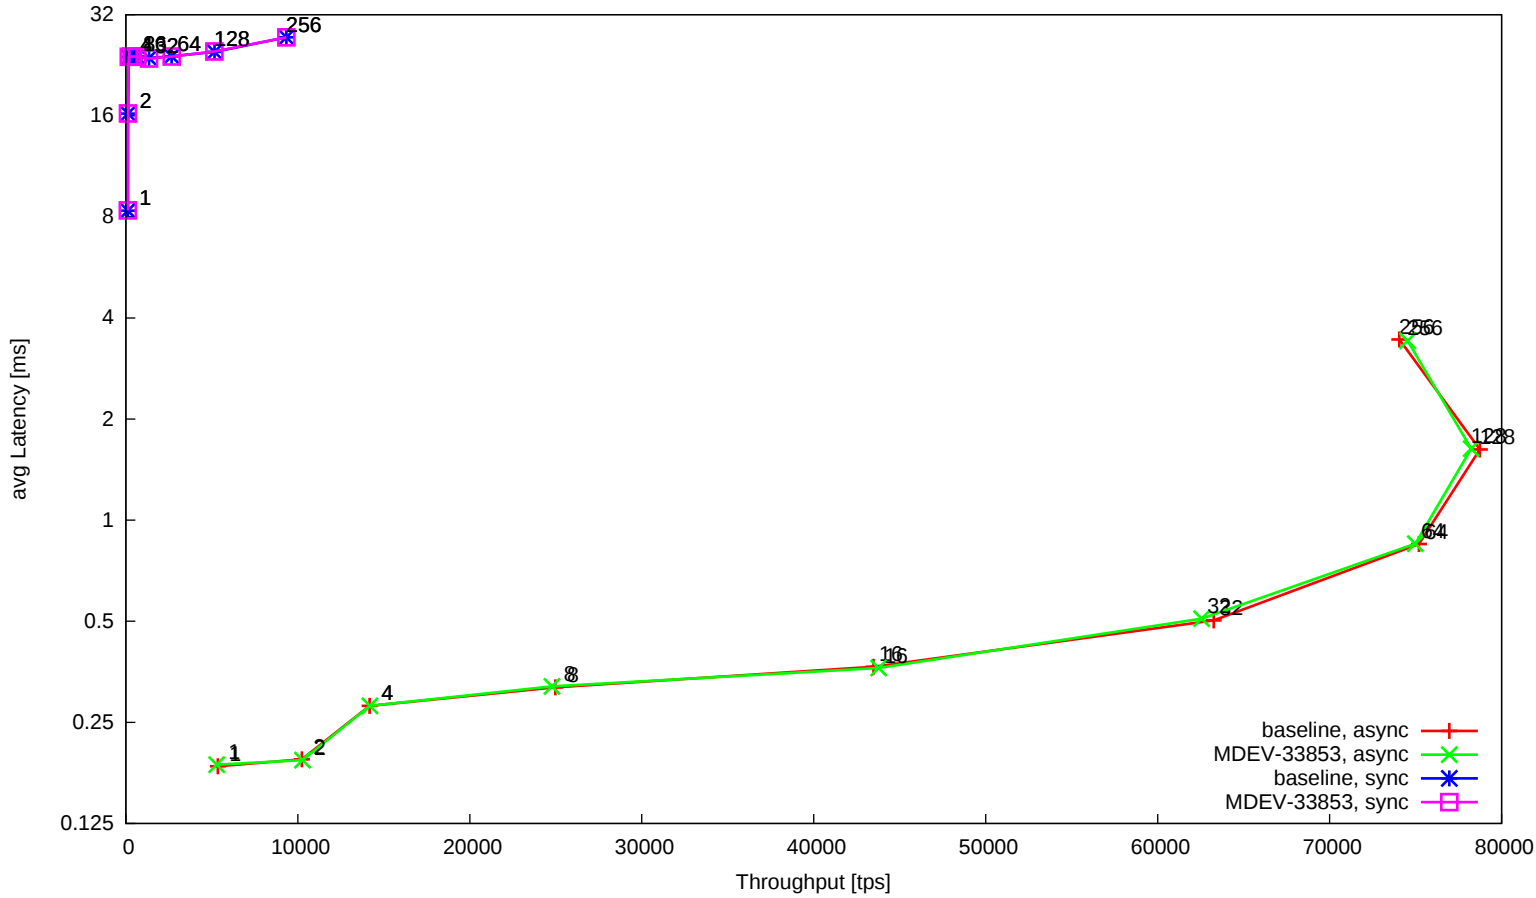

MariaDB 11.7, binlog enabled (async, sync), impact of MDEV-33853, workload t\_oltp\_9010\_innodb

MariaDB 11.7, binlog enabled (async, sync), impact of MDEV-33853, workload t\_oltp\_full\_innodb

MariaDB 11.7, binlog enabled (async, sync), impact of MDEV-33853, workload t\_oltp\_insert\_innodb

MariaDB 11.7, binlog enabled (async, sync), impact of MDEV-33853, workload t\_oltp\_insert\_innodb\_batched

MariaDB 11.7, binlog enabled (async, sync), impact of MDEV-33853, workload t\_oltp\_writes\_innodb

MariaDB 11.7, binlog enabled (async, sync), impact of MDEV-33853, workload t\_sysbench\_tpcc