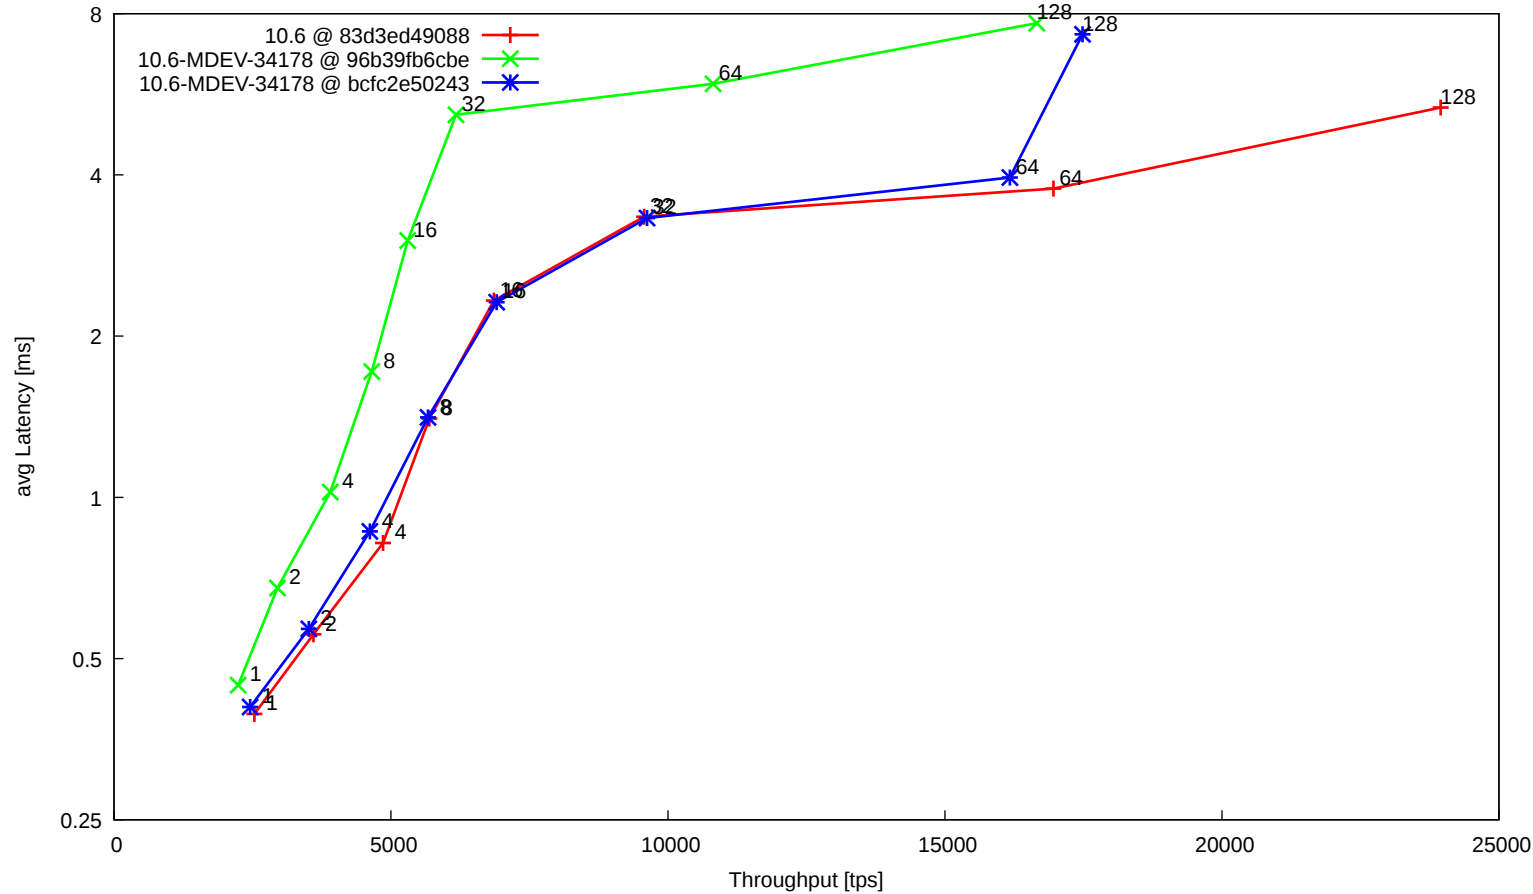

t_oltp_insert_memory

t_oltp_order_big_ranges

t_oltp_pointselect_aria

t_oltp_pointselect_innodb

t_oltp_pointselect_memory

t_oltp_pointselect_myisam

t_oltp_writes_innodb

t_oltp_writes_innodb_binlog

t_sysbench_tpcc

t_sysbench_tpcc_big

t_sysbench_tpcc_trunc