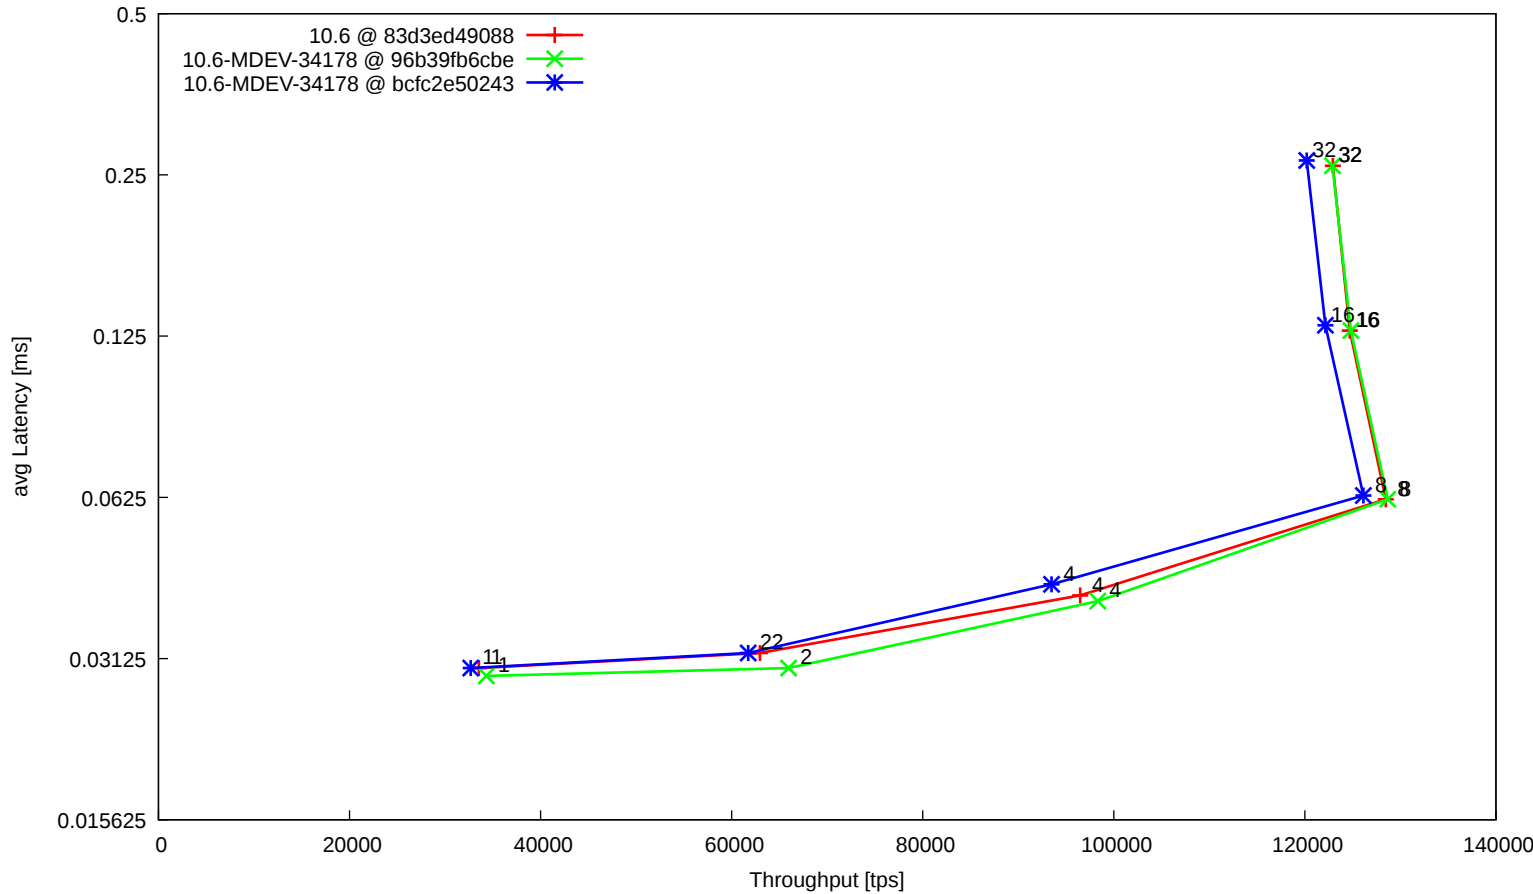

t_oltp_insert_memory

t_oltp_order_big_ranges

t_oltp_pointselect_aria

t_oltp_pointselect_innodb

t_oltp_pointselect_memory

t_oltp_pointselect_myisam

t_oltp_writes_innodb

t_oltp_writes_innodb_binlog

t_sysbench_tpcc

t_sysbench_tpcc_big

t_sysbench_tpcc_trunc