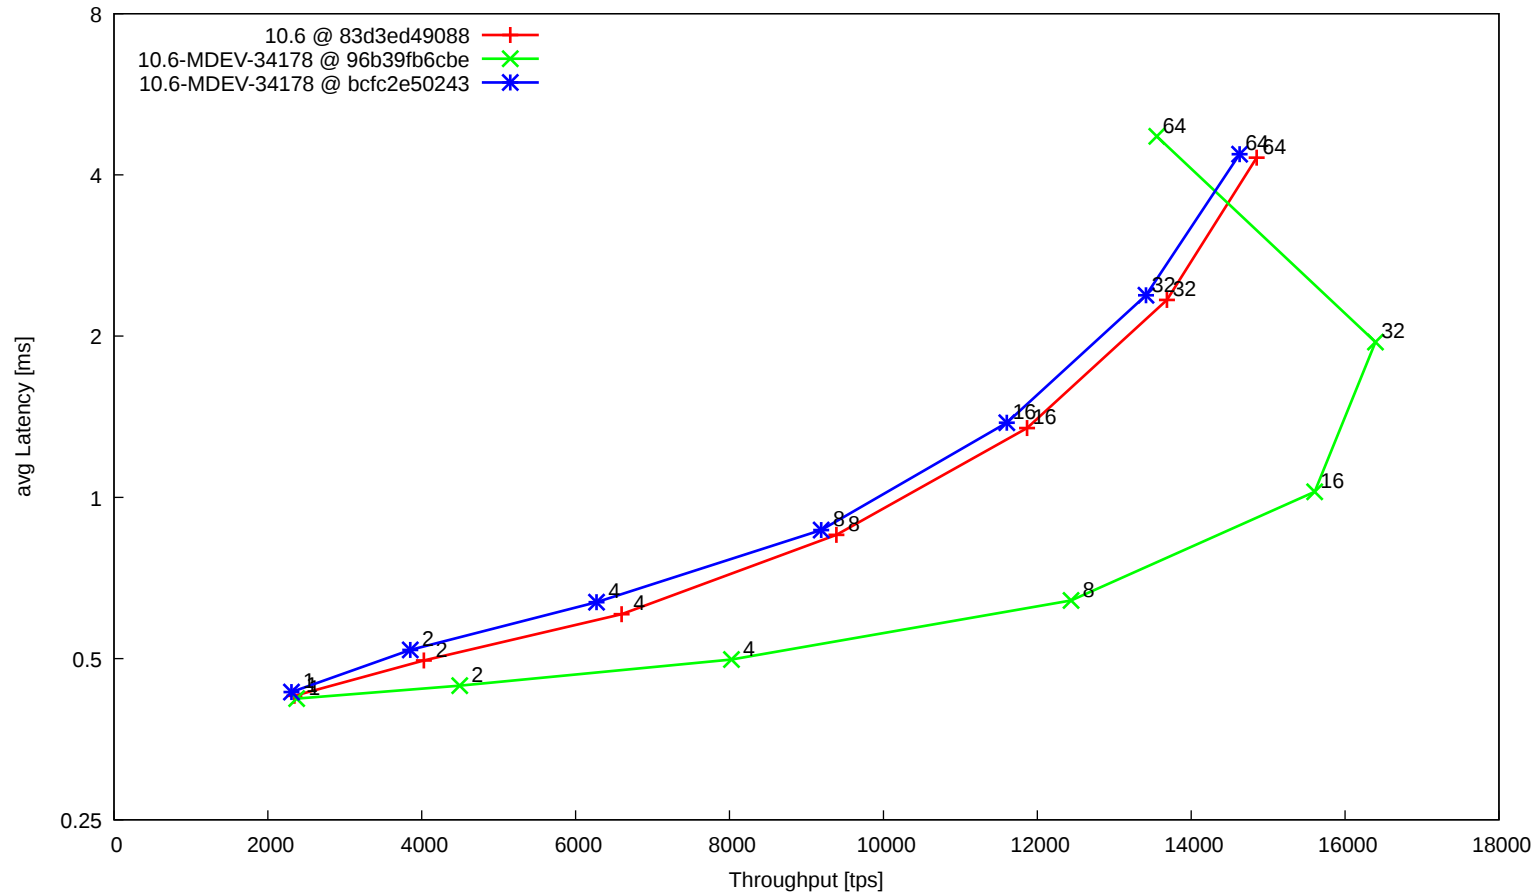

t_oltp_full_innodb

t_oltp_9010_innodb