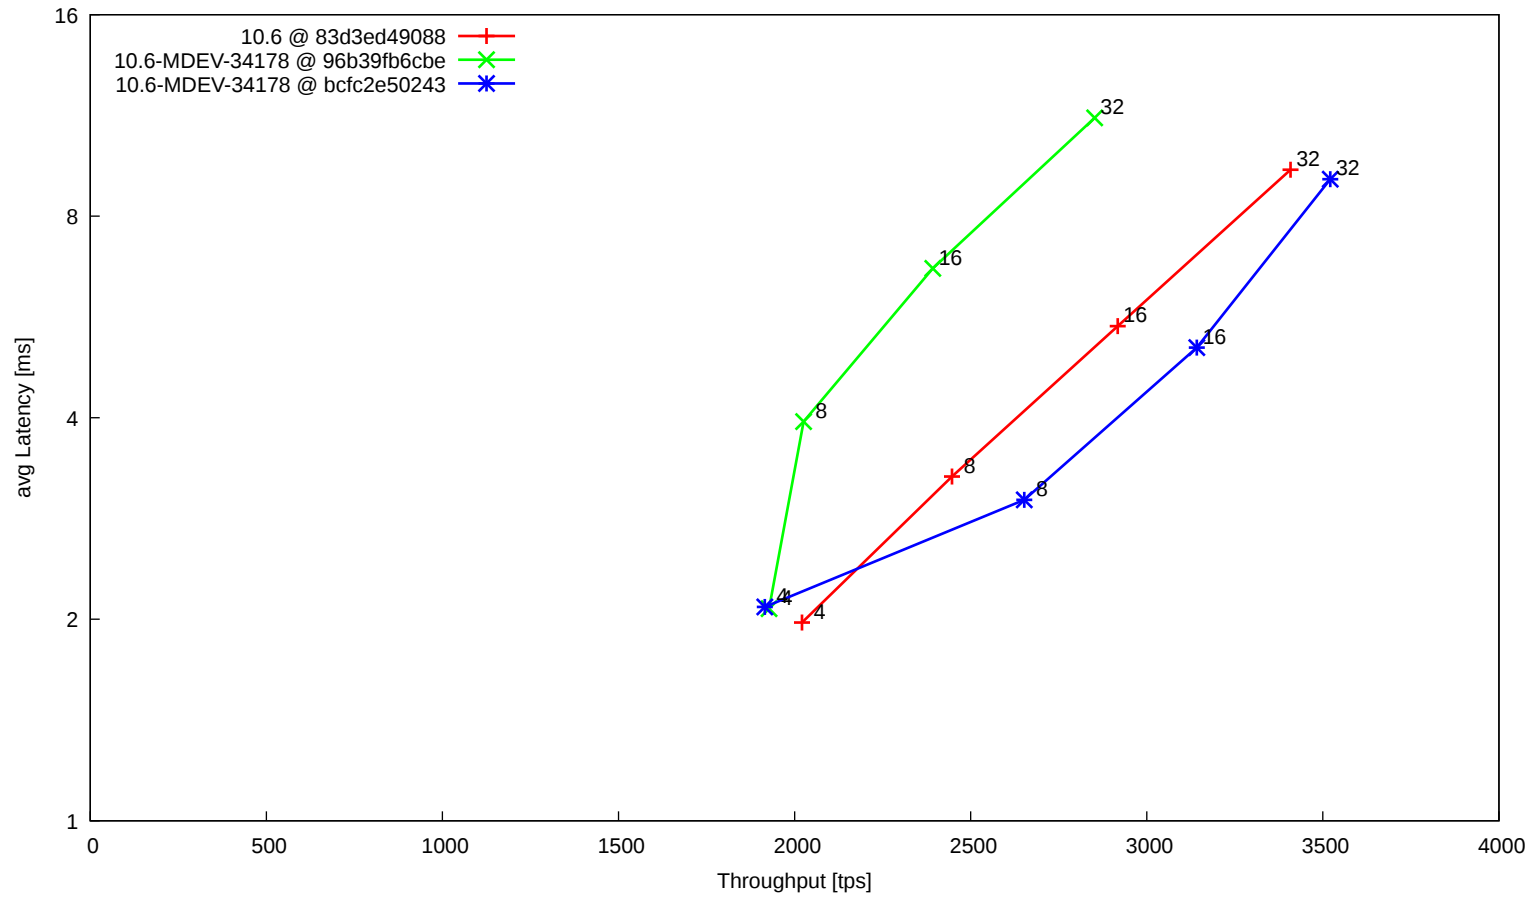

t_oltp_insert_memory

t_oltp_order_big_ranges

t_oltp_pointselect_aria

t_oltp_pointselect_innodb

t_oltp_pointselect_memory

t_oltp_pointselect_myisam

t_oltp_writes_innodb

t_oltp_writes_innodb_binlog

t_sysbench_tpcc

t_sysbench_tpcc_big

t_sysbench_tpcc_trunc