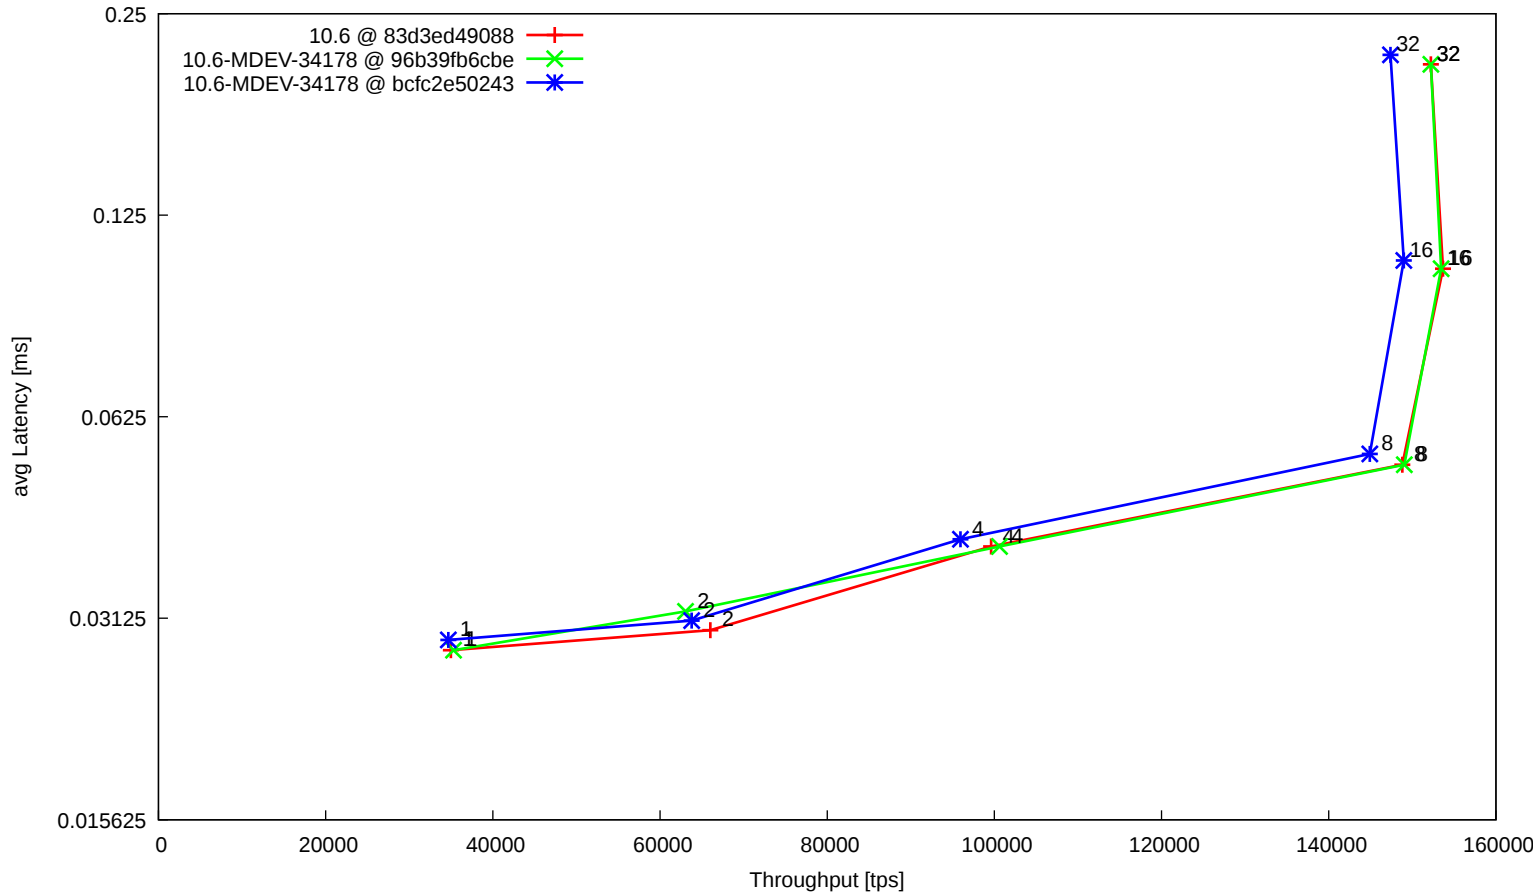

t_oltp_insert_memory

t_oltp_order_big_ranges

t_oltp_pointselect_aria

t_oltp_pointselect_innodb

t_oltp_pointselect_memory

t_oltp_pointselect_myisam

t_oltp_writes_innodb

t_oltp_writes_innodb_binlog

t_sysbench_tpcc

t_sysbench_tpcc_big

t_sysbench_tpcc_trunc