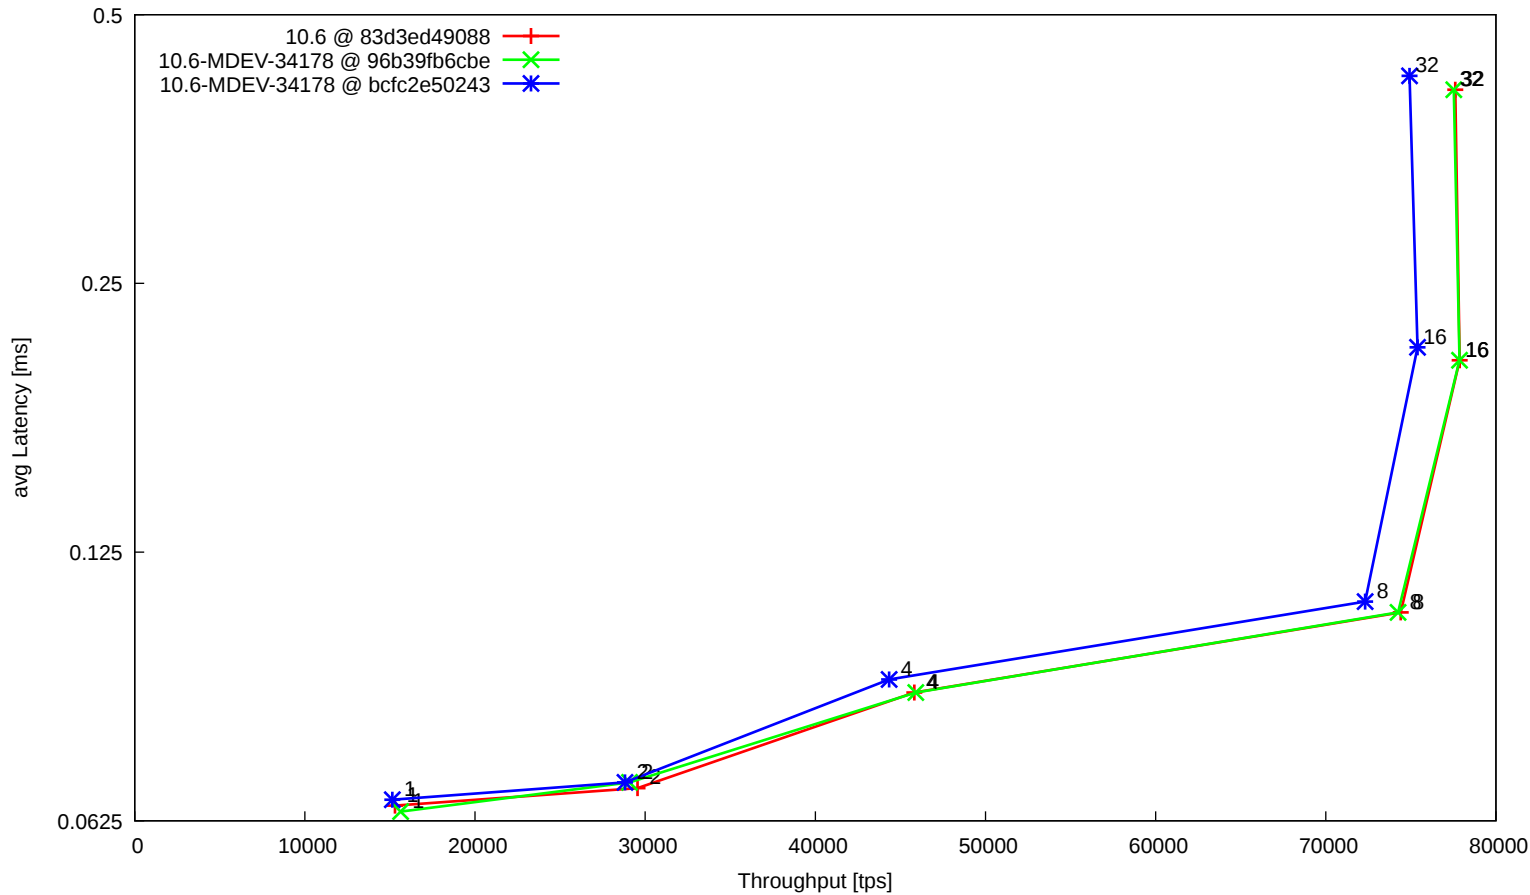

t_collate_utf8_unicode

t_collate_utf8mb4_unicode