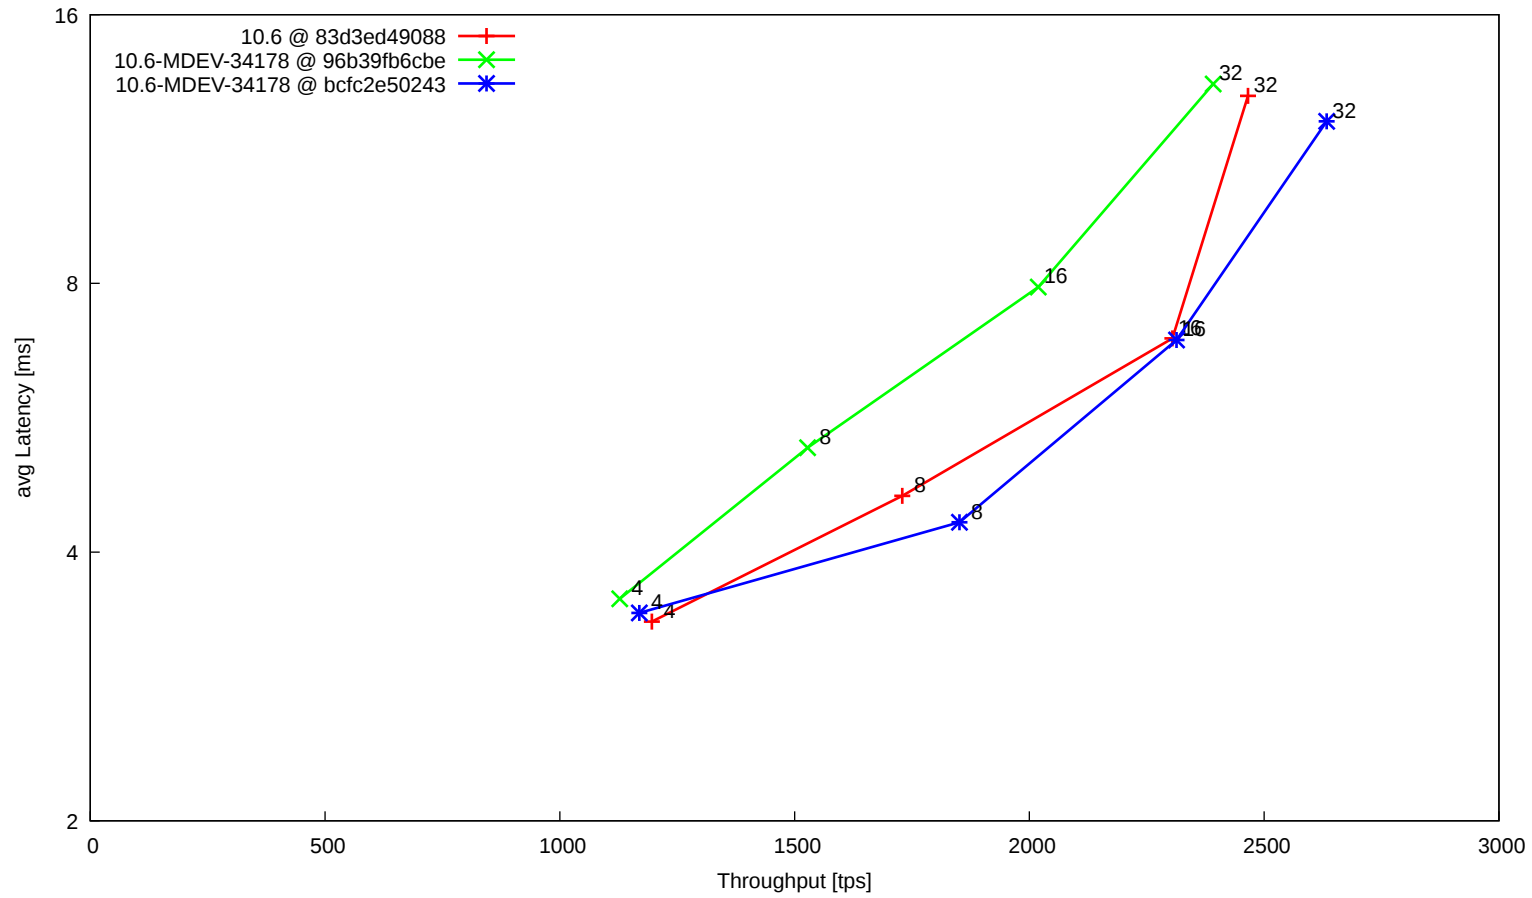

t_oltp_insert_memory

t_oltp_order_big_ranges

t_oltp_pointselect_aria

t_oltp_pointselect_innodb

t_oltp_pointselect_memory

t_oltp_pointselect_myisam

t_oltp_writes_innodb

t_oltp_writes_innodb_binlog

t_sysbench_tpcc

t_sysbench_tpcc_big

t_sysbench_tpcc_trunc