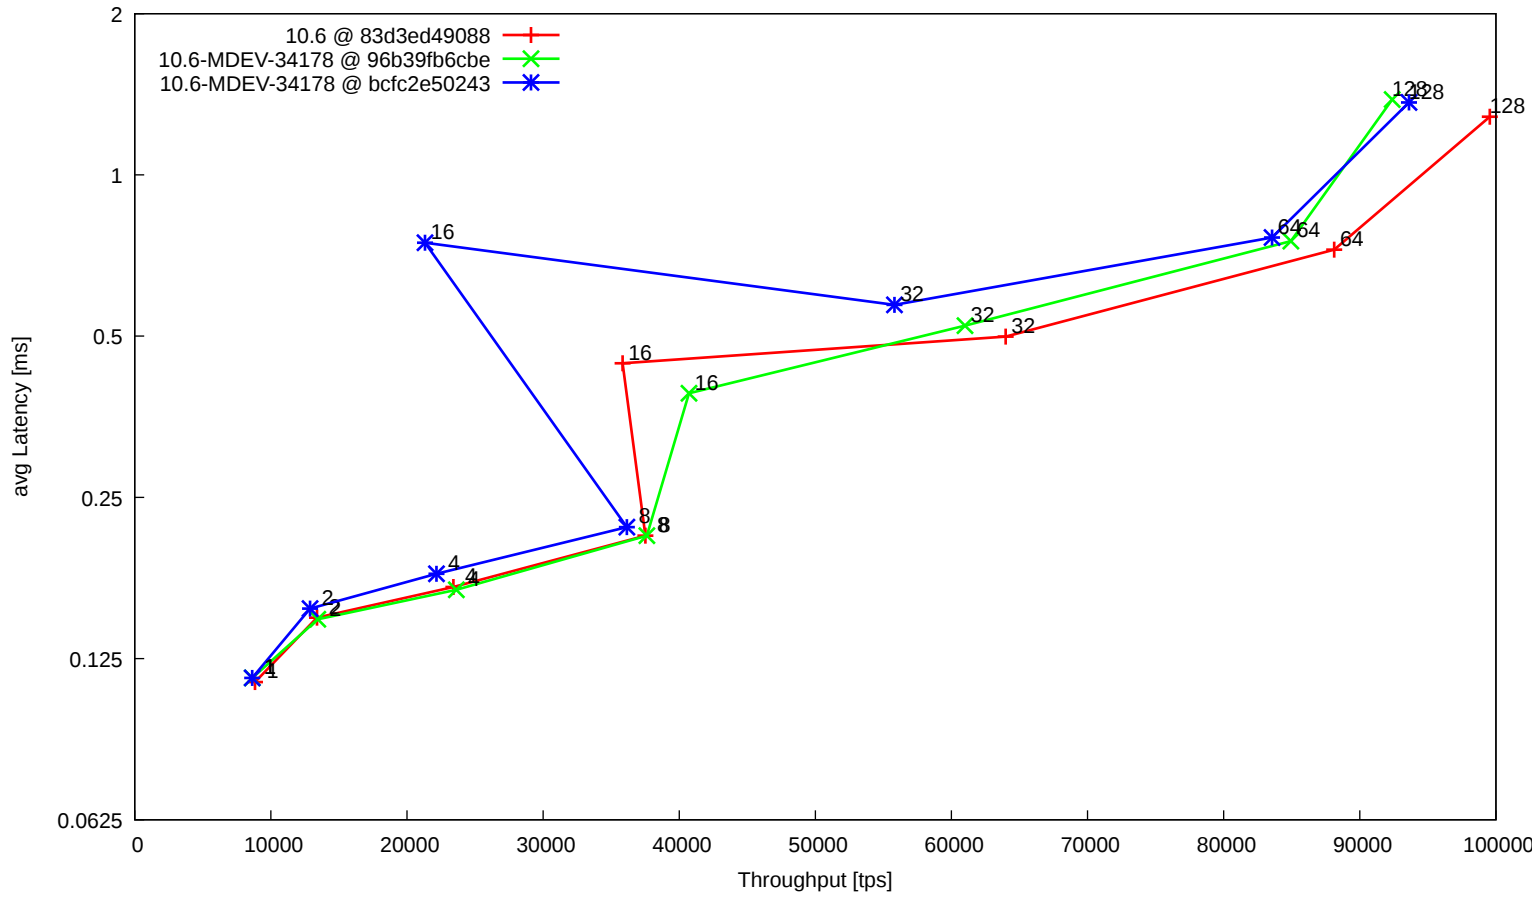

t_collate_utf8_general

t_collate_utf8mb4_general

t_collate_utf8mb4_unicode

t_collate_utf8_unicode

t_oltp_9010_innodb

t_oltp_full_innodb

t_oltp_insert_innodb

t_oltp_insert_innodb_batched

t_oltp_insert_memory

t_oltp_order_big_ranges

t_oltp_pointselect_aria

t_oltp_pointselect_innodb

t_oltp_pointselect_memory

t_oltp_pointselect_myisam

t_oltp_writes_innodb

t_oltp_writes_innodb_binlog

t_sysbench_tpcc

t_sysbench_tpcc_big

t_sysbench_tpcc_trunc