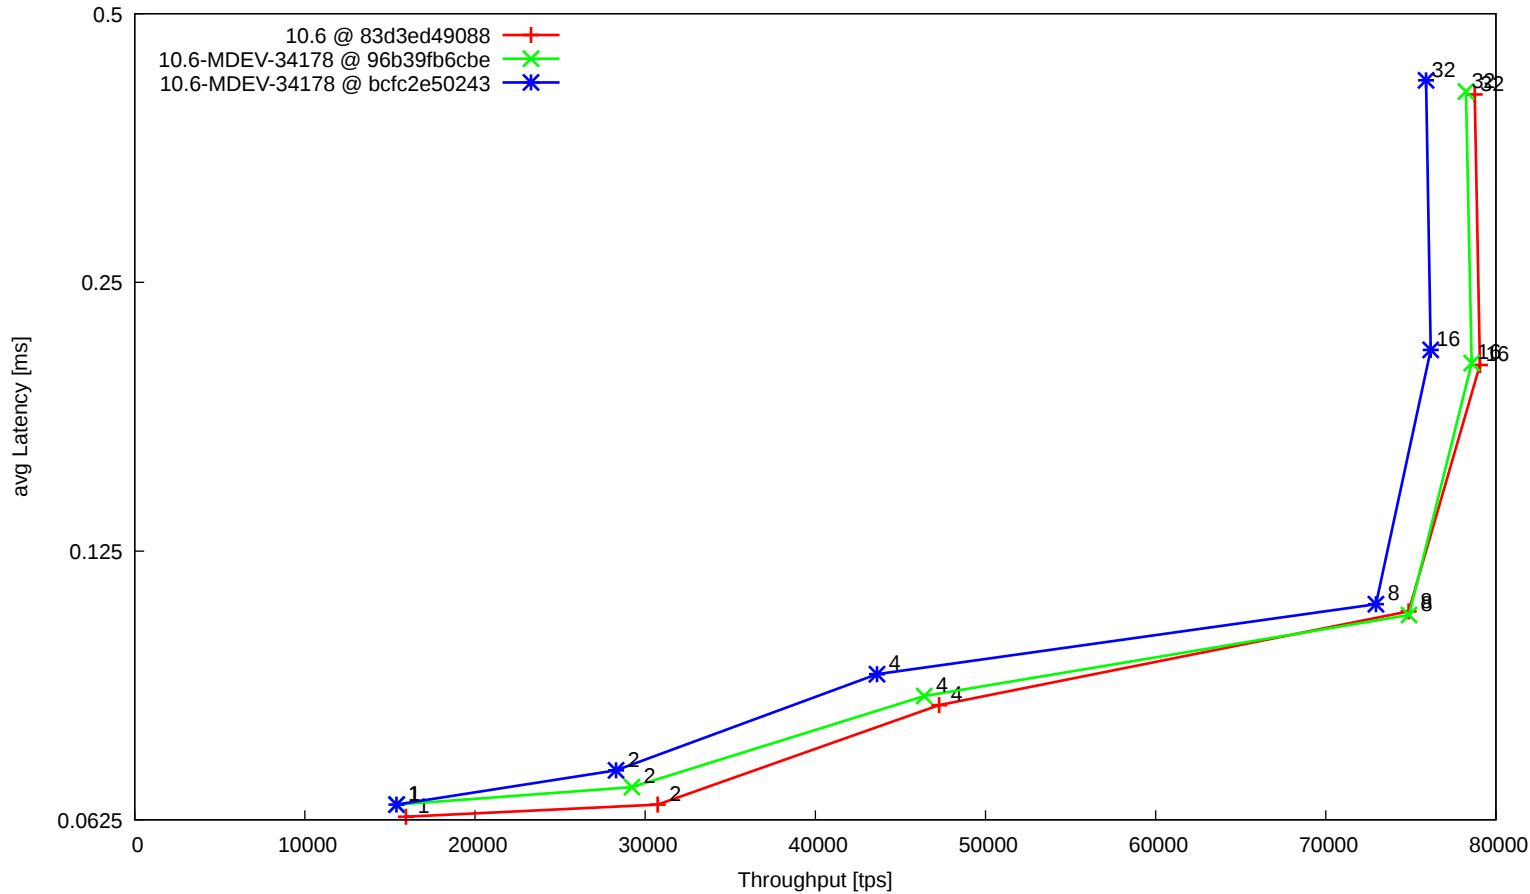

t_oltp_9010_innodb

t_collate_utf8_unicode