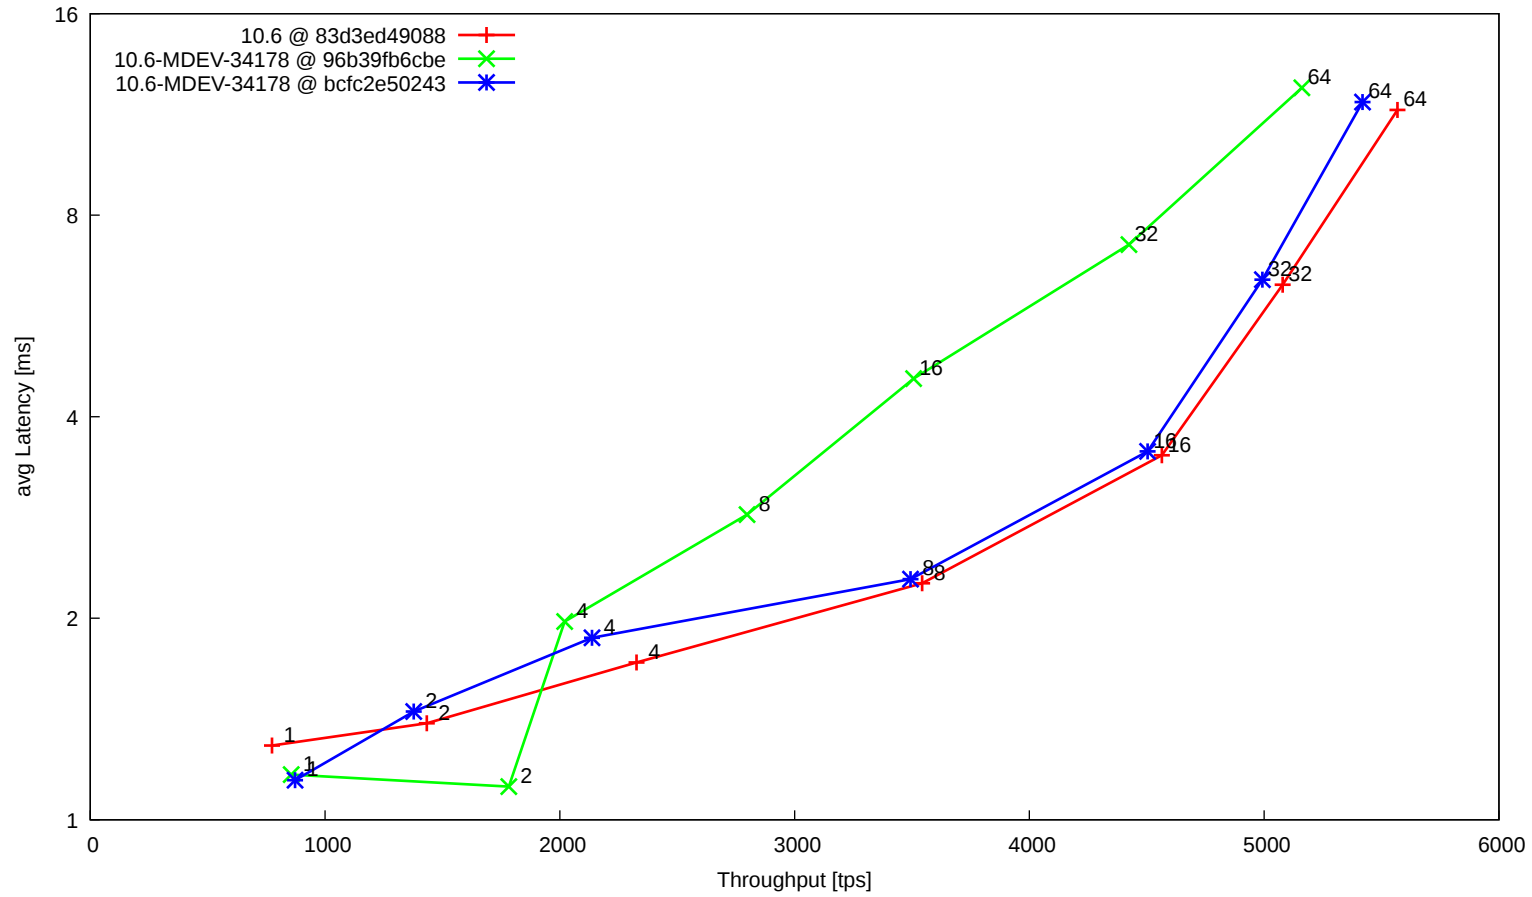

t_oltp_insert_innodb

t_oltp_full_innodb