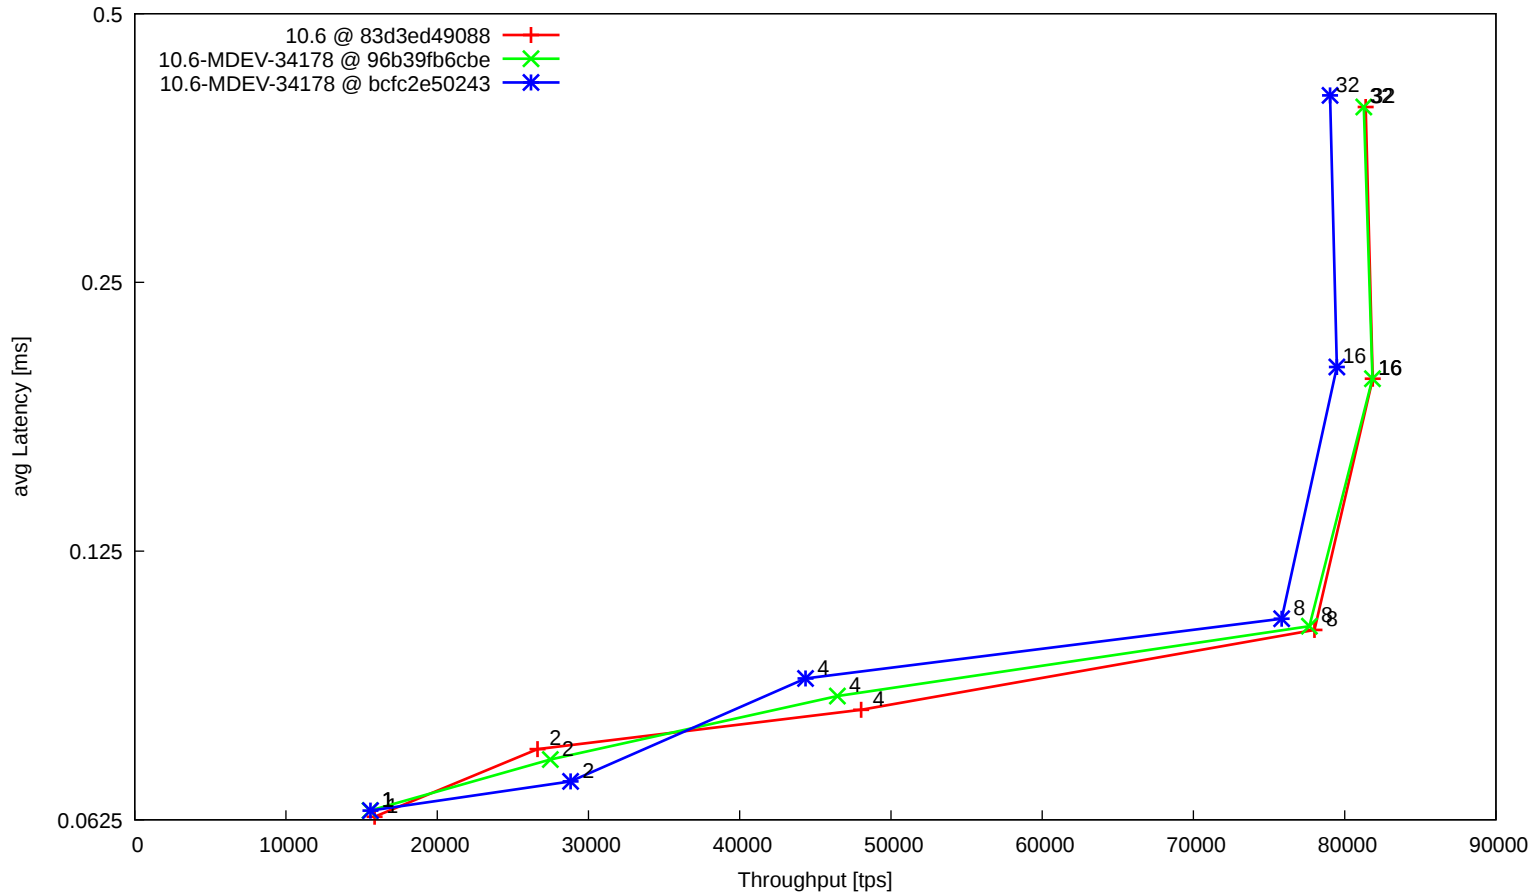

t_collate_utf8mb4_unicode

t_collate_utf8mb4_general