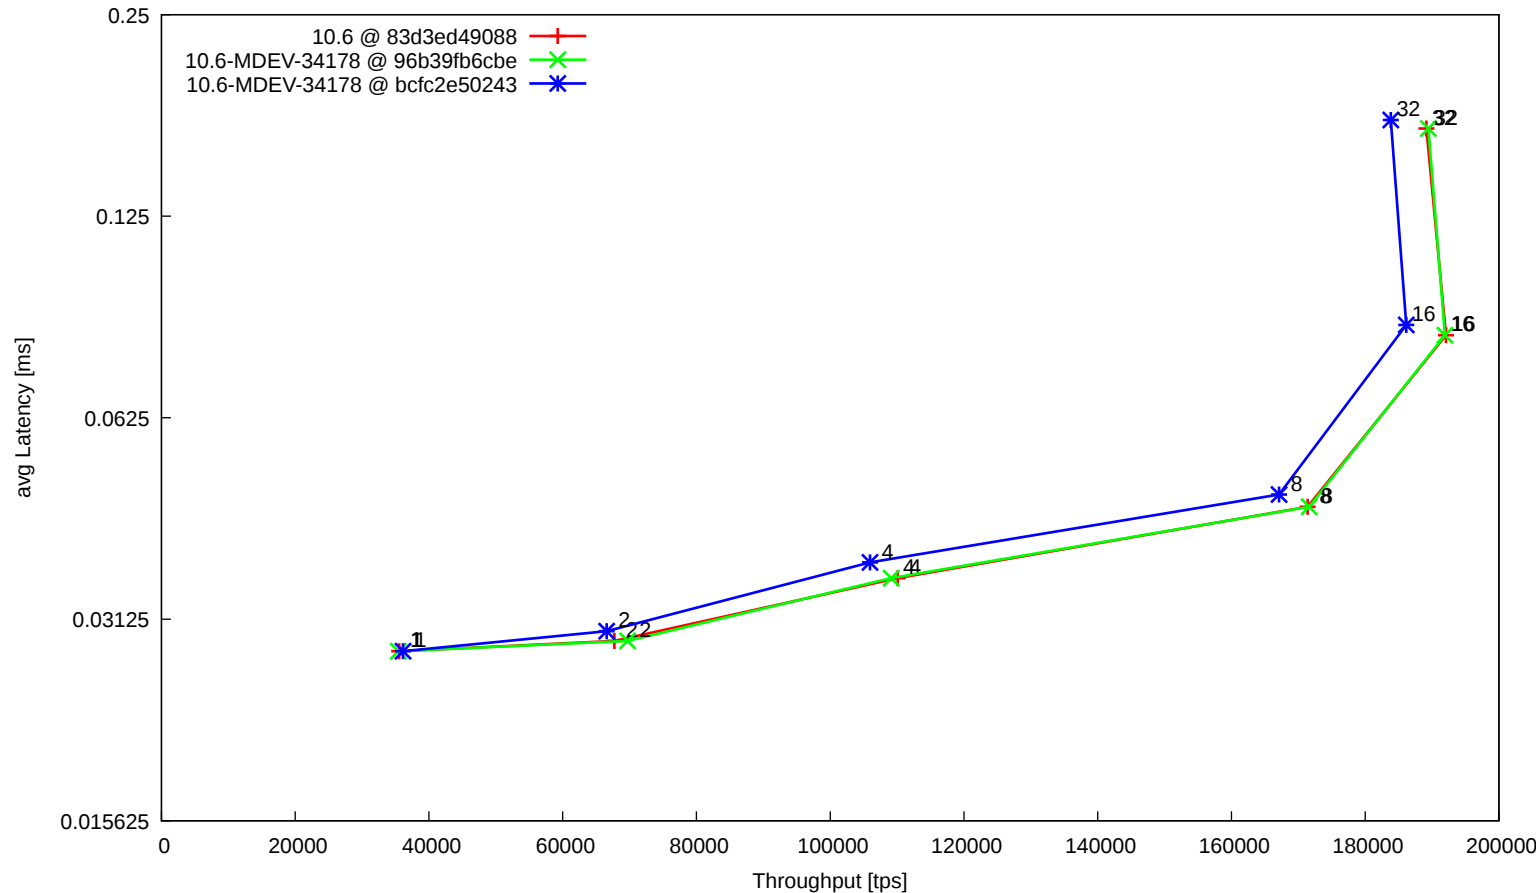

t_oltp_insert_memory

t_oltp_order_big_ranges

t_oltp_pointselect_aria

t_oltp_pointselect_innodb

t_oltp_pointselect_memory

t_oltp_pointselect_myisam

t_oltp_writes_innodb

t_oltp_writes_innodb_binlog

t_sysbench_tpcc

t_sysbench_tpcc_big

t_sysbench_tpcc_trunc