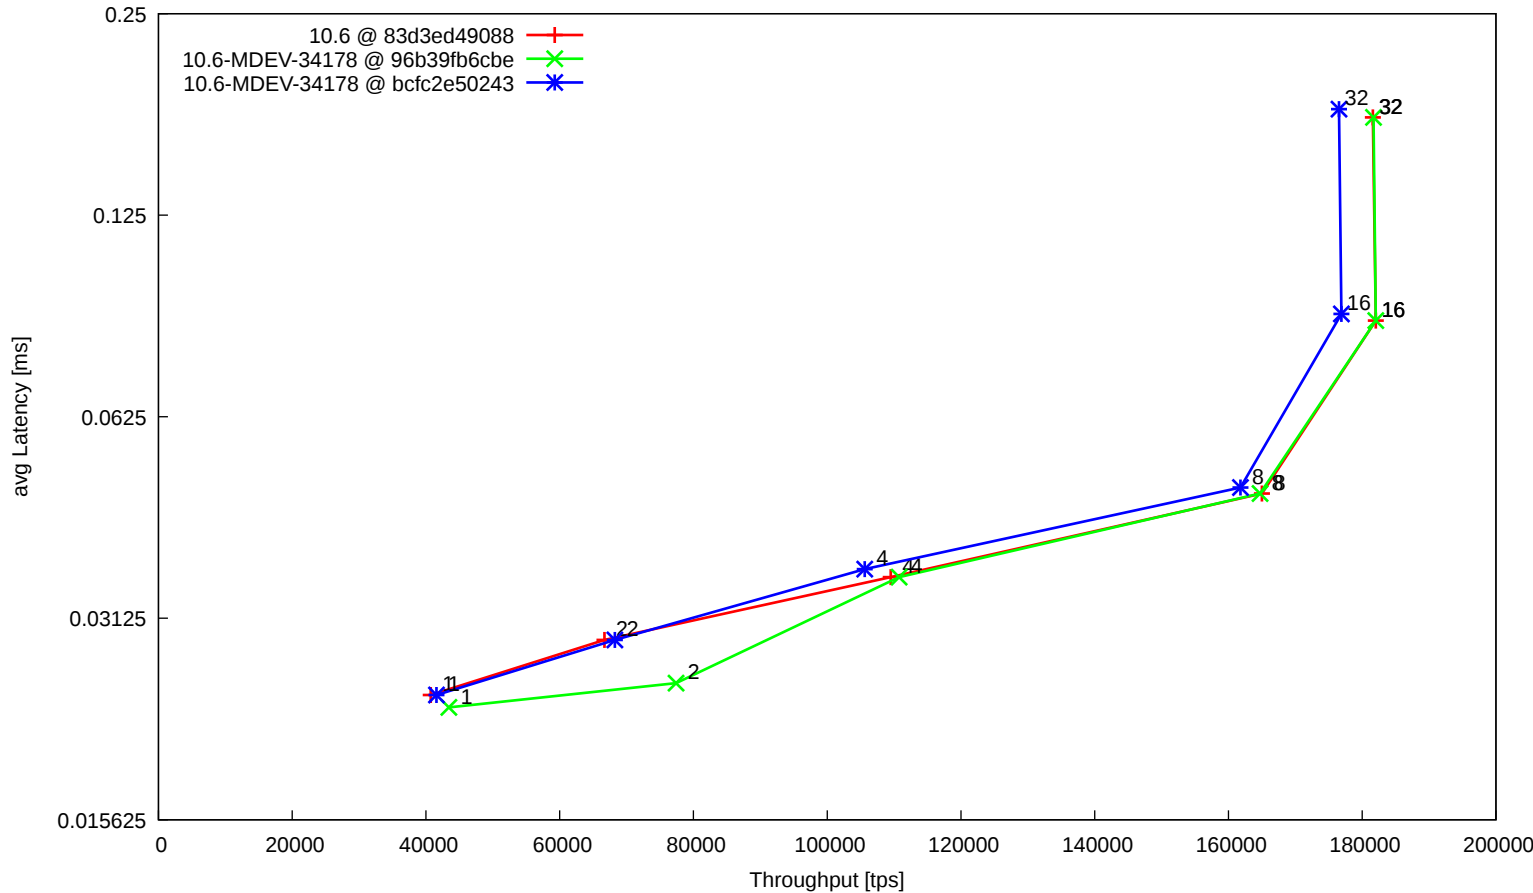

t_oltp_insert_memory

t_oltp_order_big_ranges

t_oltp_pointselect_aria

t_oltp_pointselect_innodb

t_oltp_pointselect_memory

t_oltp_pointselect_myisam

t_oltp_writes_innodb

t_oltp_writes_innodb_binlog

t_sysbench_tpcc

t_sysbench_tpcc_big

t_sysbench_tpcc_trunc