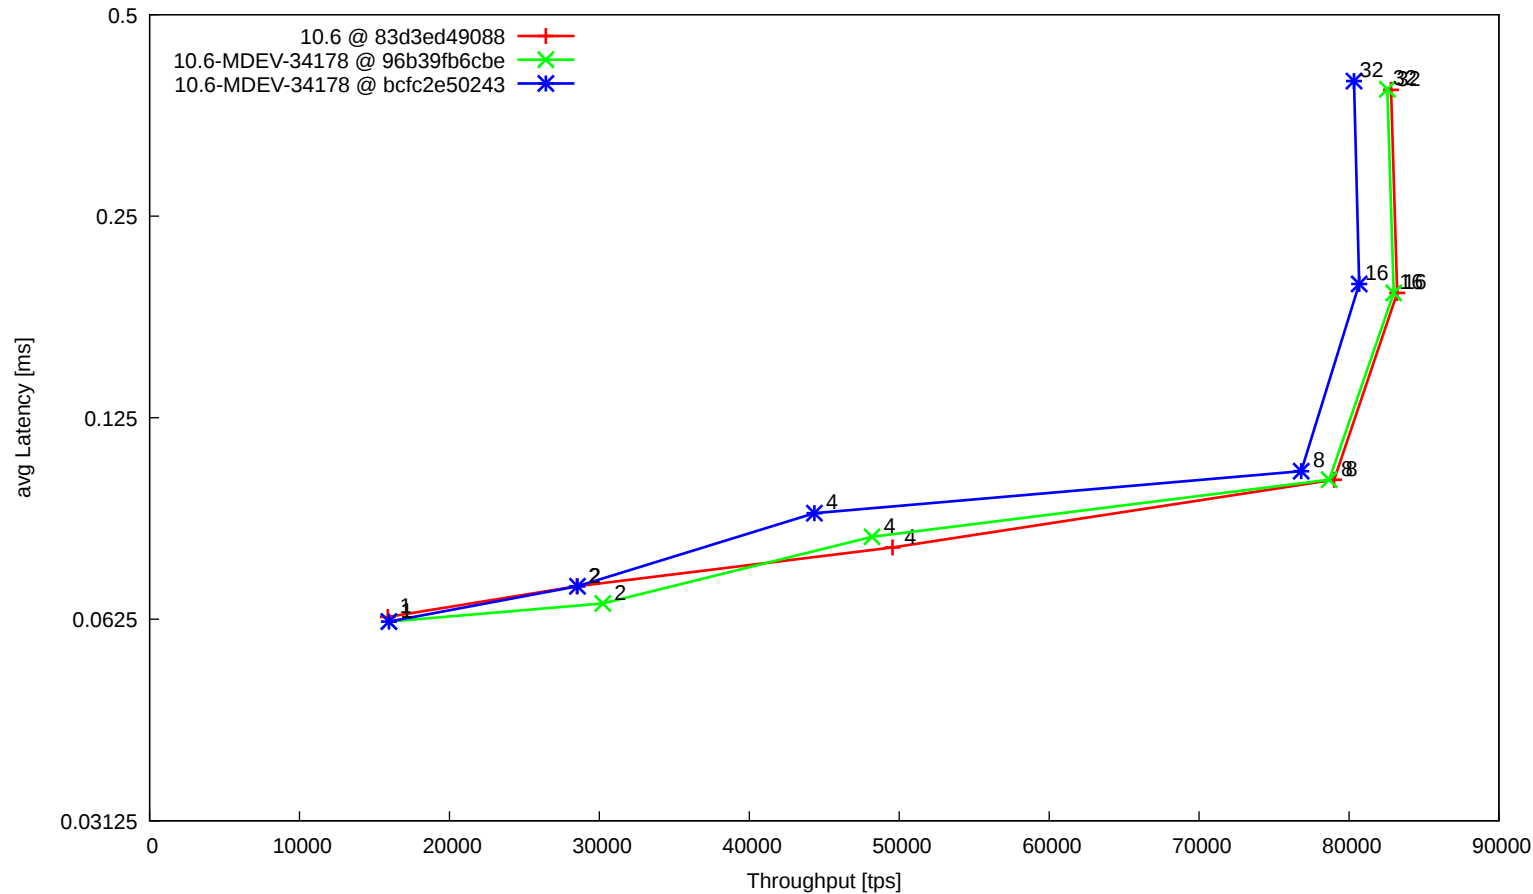

t_collate_utf8mb4_general

t_collate_utf8_general