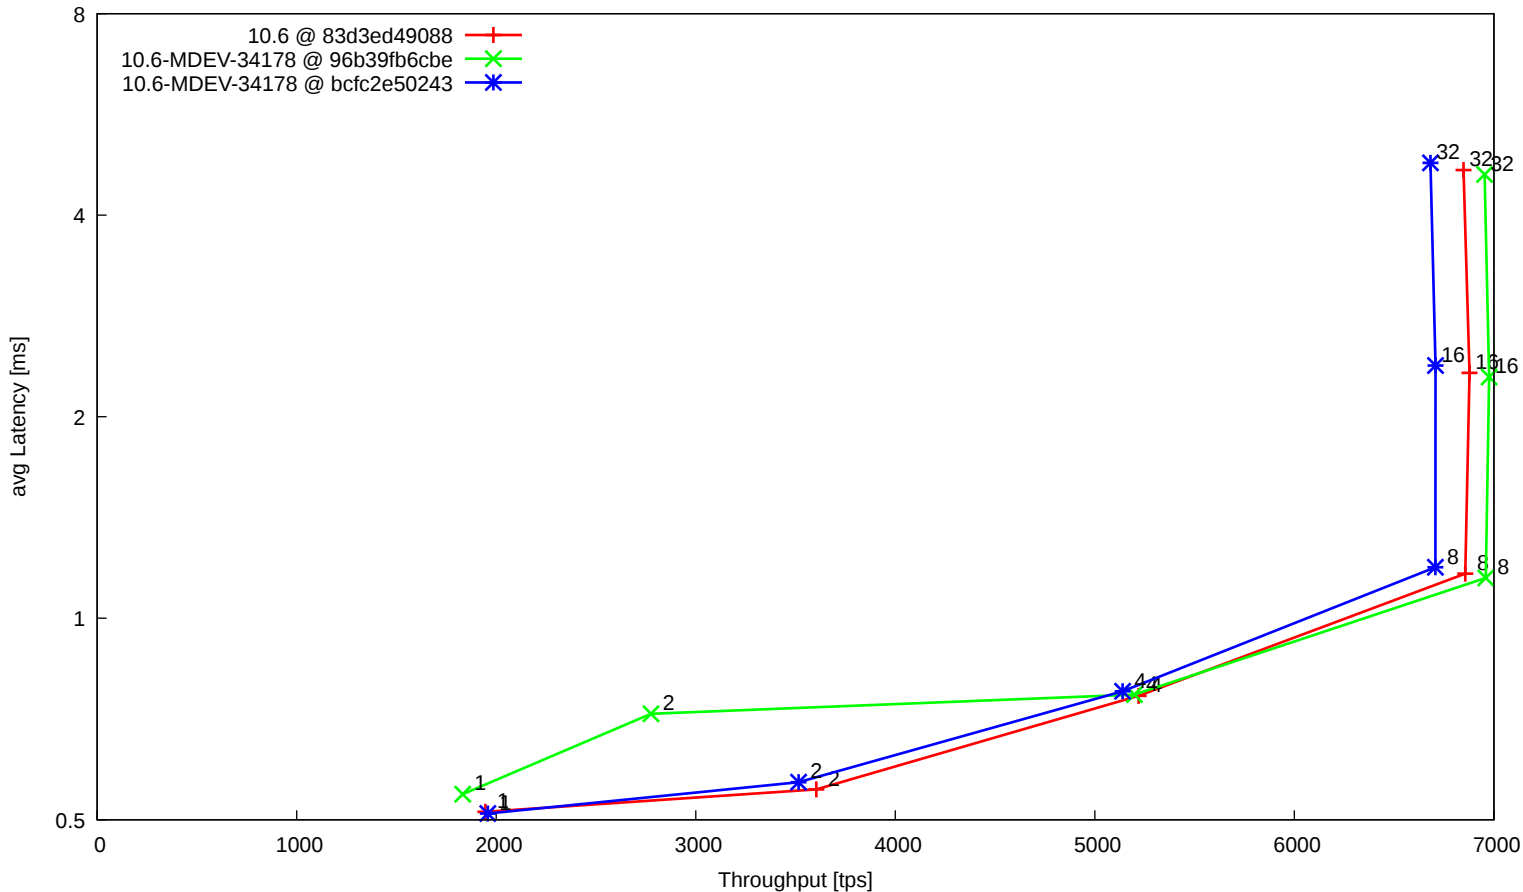

t_oltp_insert_memory

t_oltp_order_big_ranges

t_oltp_pointselect_aria

t_oltp_pointselect_innodb

t_oltp_pointselect_memory

t_oltp_pointselect_myisam

t_oltp_writes_innodb

t_oltp_writes_innodb_binlog

t_sysbench_tpcc

t_sysbench_tpcc_big

t_sysbench_tpcc_trunc