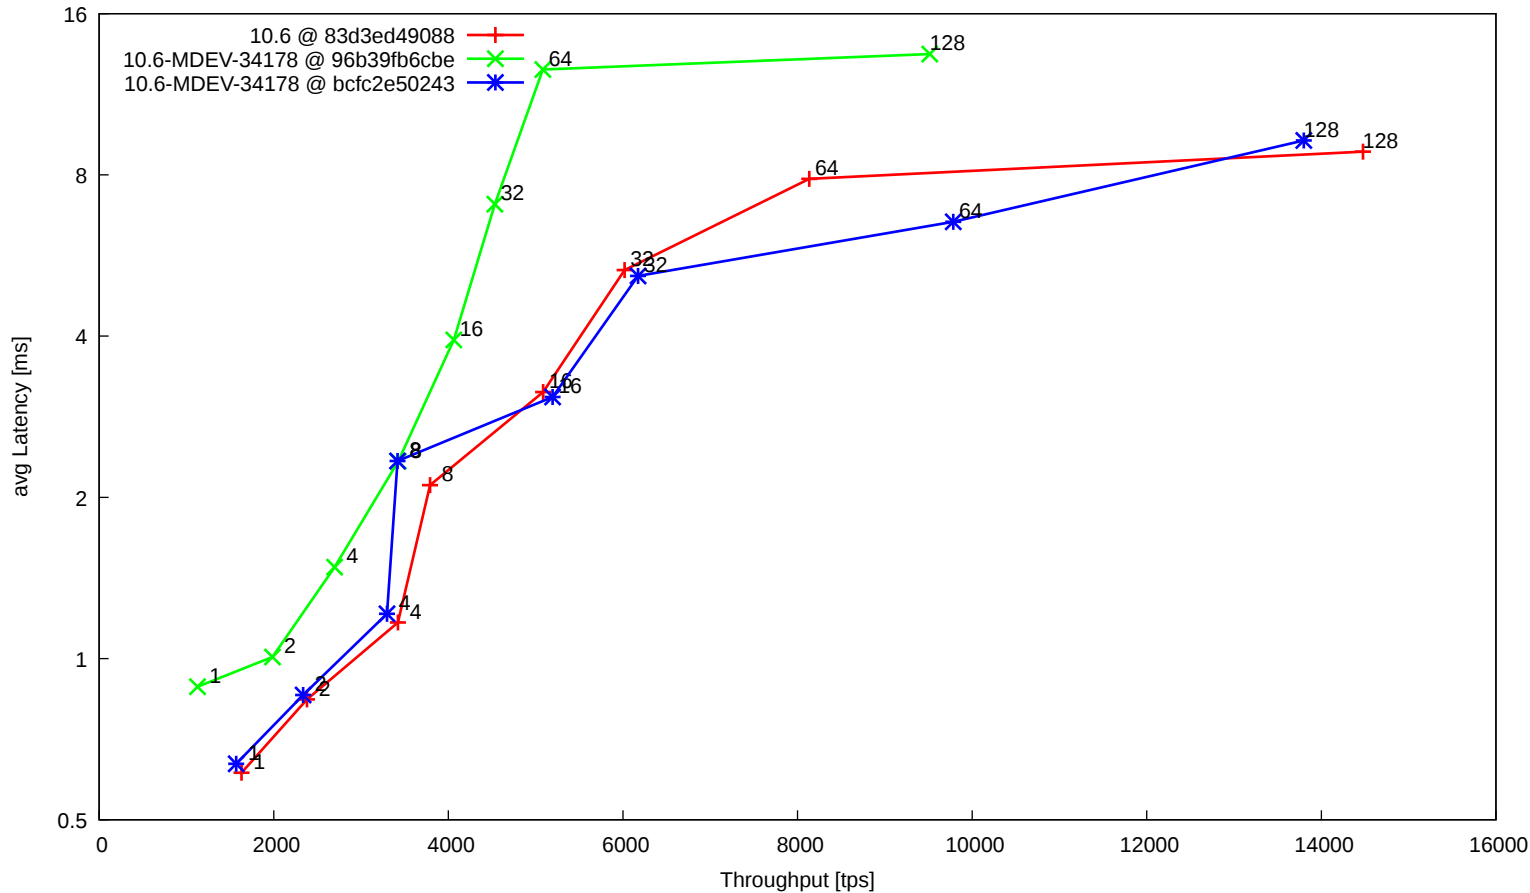

t_oltp_insert_memory

t_oltp_order_big_ranges

t_oltp_pointselect_aria

t_oltp_pointselect_innodb

t_oltp_pointselect_memory

t_oltp_pointselect_myisam

t_oltp_writes_innodb

t_oltp_writes_innodb_binlog

t_sysbench_tpcc

t_sysbench_tpcc_big

t_sysbench_tpcc_trunc