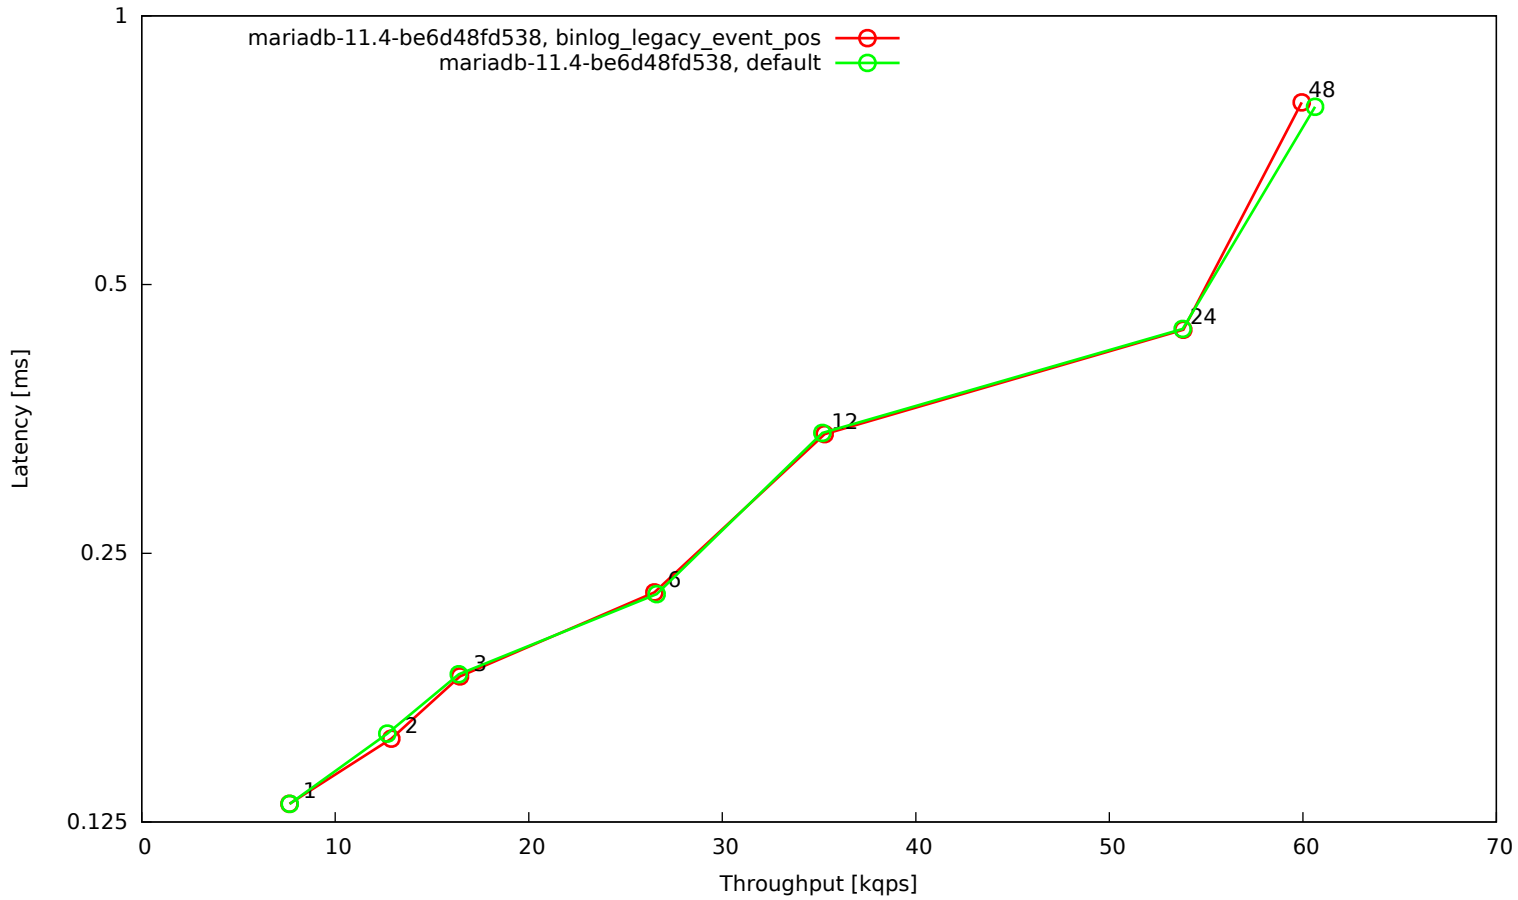

OLTP read/write 90:10, 16 tables with 1M rows each, 32G buffer pool, SSD

OLTP read/write default mix, 16 tables with 1M rows each, 32G buffer pool, SSD

OLTP update indexed column, 16 tables with 1M rows each, 32G buffer pool, SSD

OLTP update indexed column (10 per trx), 16 tables with 1M rows each, 32G buffer pool, SSD

OLTP update unindexed column, 16 tables with 1M rows each, 32G buffer pool, SSD

OLTP update unindexed column (10 per trx), 16 tables with 1M rows each, 32G buffer pool, SSD