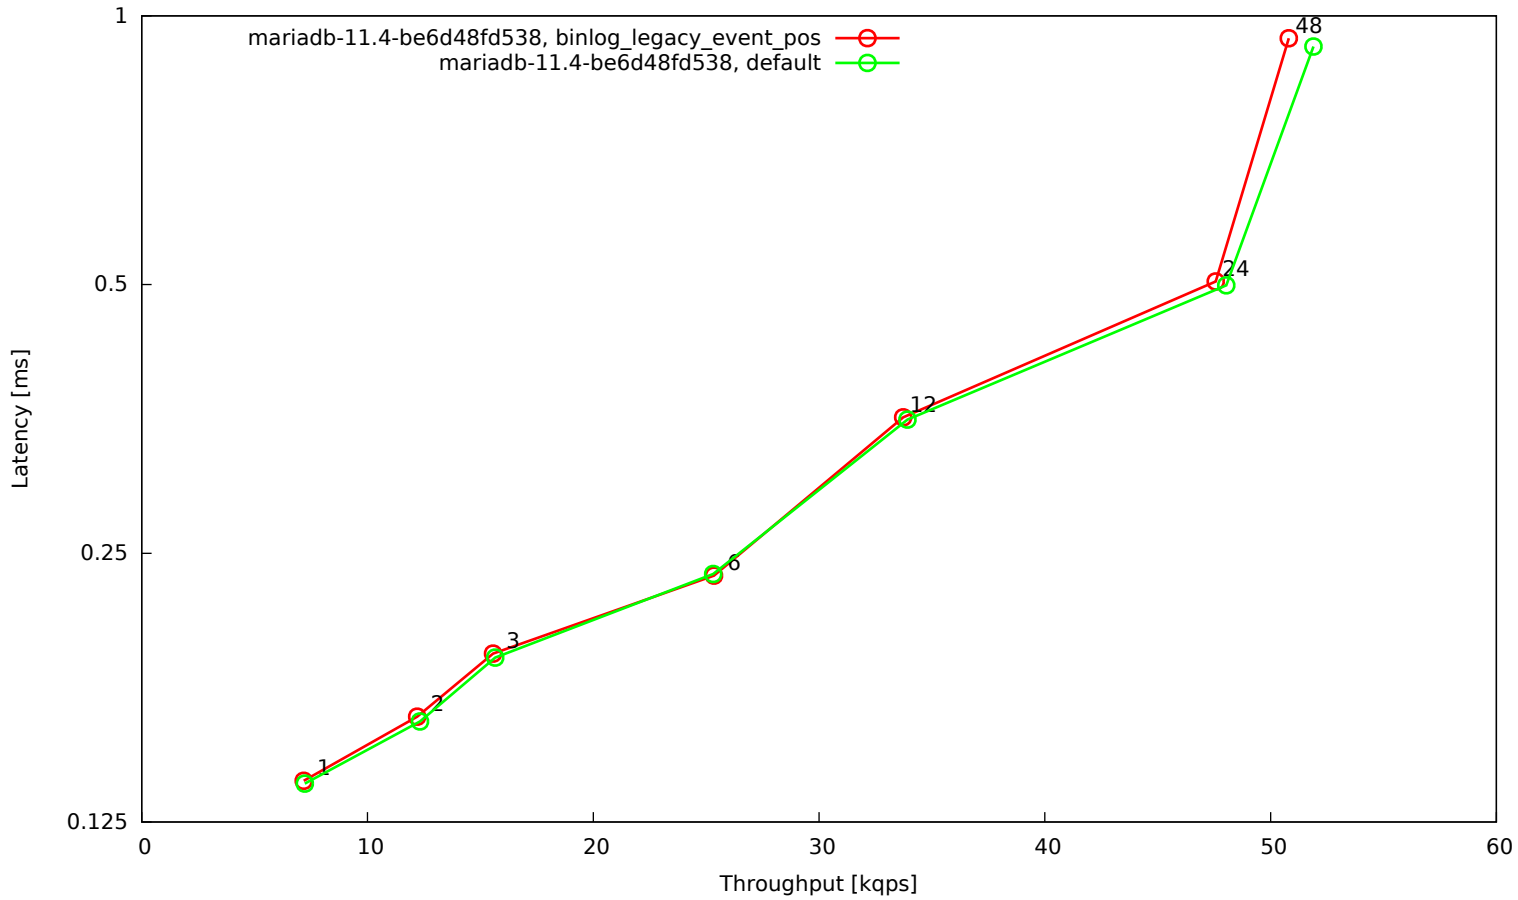

OLTP read/write 90:10, 16 tables with 1M rows each, 32G buffer pool, SSD

OLTP read/write default mix, 16 tables with 1M rows each, 32G buffer pool, SSD

OLTP update indexed column, 16 tables with 1M rows each, 32G buffer pool, SSD

OLTP update indexed column (10 per trx), 16 tables with 1M rows each, 32G buffer pool, SSD

OLTP update unindexed column, 16 tables with 1M rows each, 32G buffer pool, SSD

OLTP update unindexed column (10 per trx), 16 tables with 1M rows each, 32G buffer pool, SSD