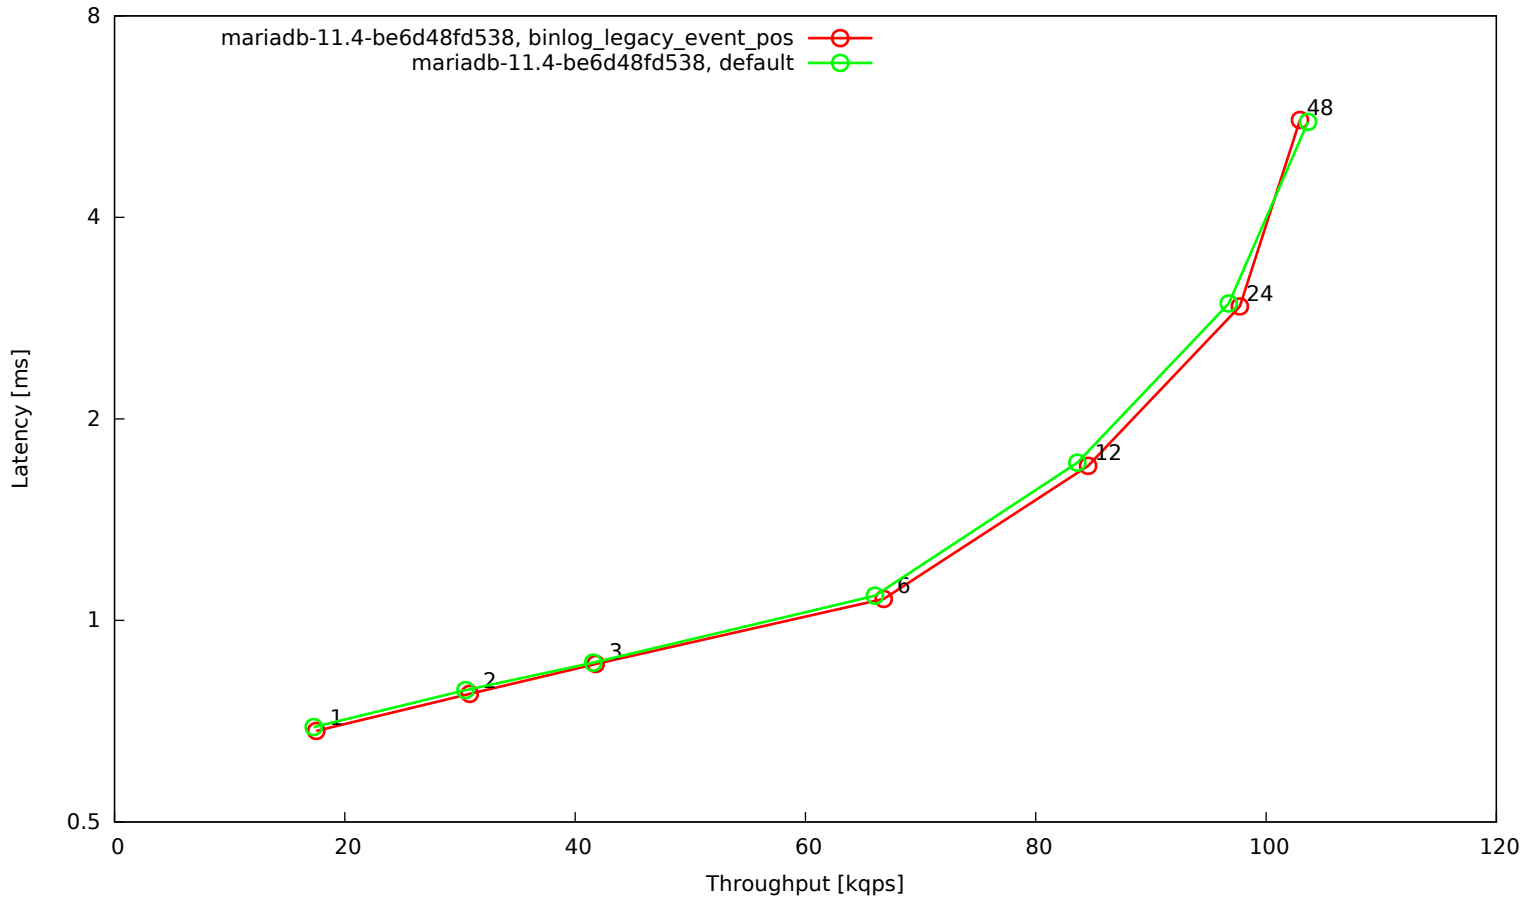

OLTP read/write 90:10, 16 tables with 1M rows each, 32G buffer pool, SSD

OLTP read/write default mix, 16 tables with 1M rows each, 32G buffer pool, SSD

OLTP update indexed column, 16 tables with 1M rows each, 32G buffer pool, SSD

OLTP update indexed column (10 per trx), 16 tables with 1M rows each, 32G buffer pool, SSD

OLTP update unindexed column, 16 tables with 1M rows each, 32G buffer pool, SSD

OLTP update unindexed column (10 per trx), 16 tables with 1M rows each, 32G buffer pool, SSD