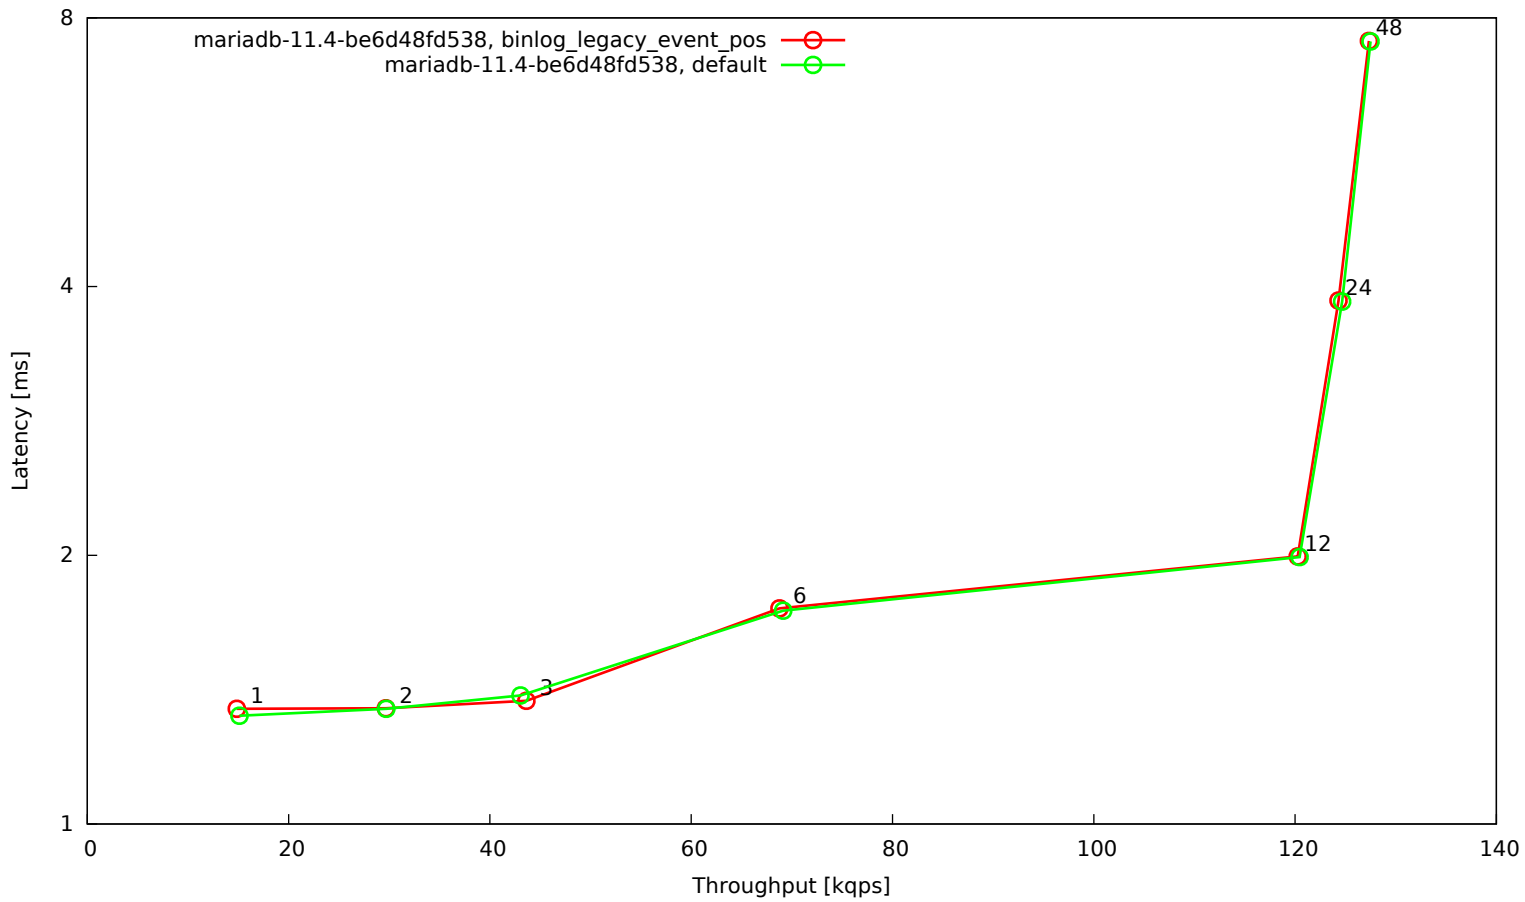

OLTP read/write 90:10, 16 tables with 1M rows each, 32G buffer pool, SSD

OLTP read/write default mix, 16 tables with 1M rows each, 32G buffer pool, SSD

OLTP update indexed column, 16 tables with 1M rows each, 32G buffer pool, SSD

OLTP update indexed column (10 per trx), 16 tables with 1M rows each, 32G buffer pool, SSD

OLTP update unindexed column, 16 tables with 1M rows each, 32G buffer pool, SSD

OLTP update unindexed column (10 per trx), 16 tables with 1M rows each, 32G buffer pool, SSD