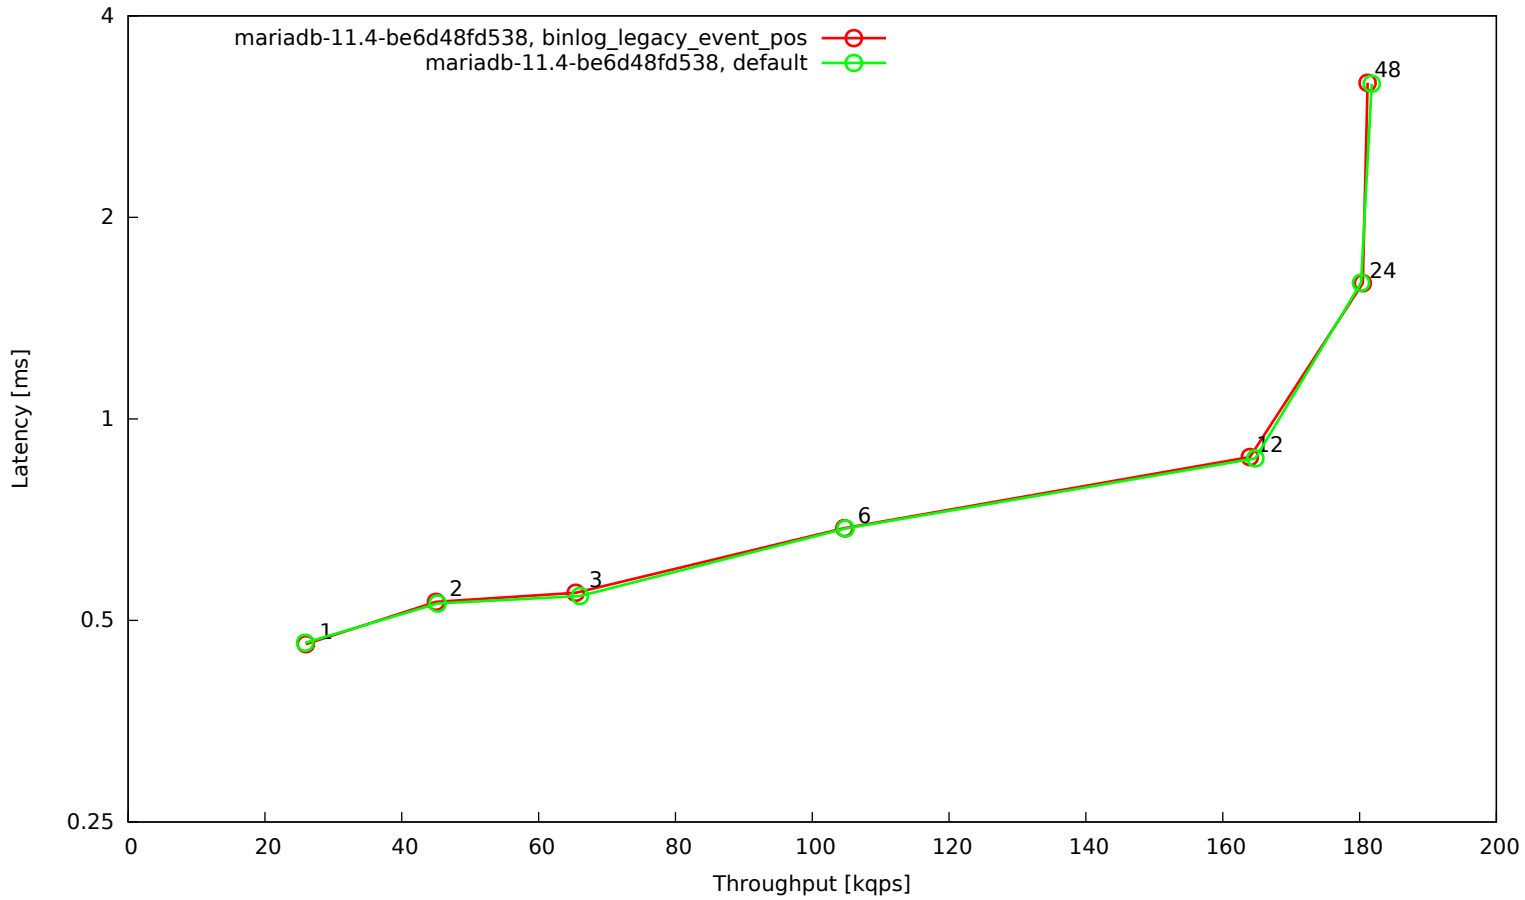

OLTP read/write 90:10, 16 tables with 1M rows each, 32G buffer pool, SSD

OLTP read/write default mix, 16 tables with 1M rows each, 32G buffer pool, SSD

OLTP update indexed column, 16 tables with 1M rows each, 32G buffer pool, SSD

OLTP update indexed column (10 per trx), 16 tables with 1M rows each, 32G buffer pool, SSD

OLTP update unindexed column, 16 tables with 1M rows each, 32G buffer pool, SSD

OLTP update unindexed column (10 per trx), 16 tables with 1M rows each, 32G buffer pool, SSD