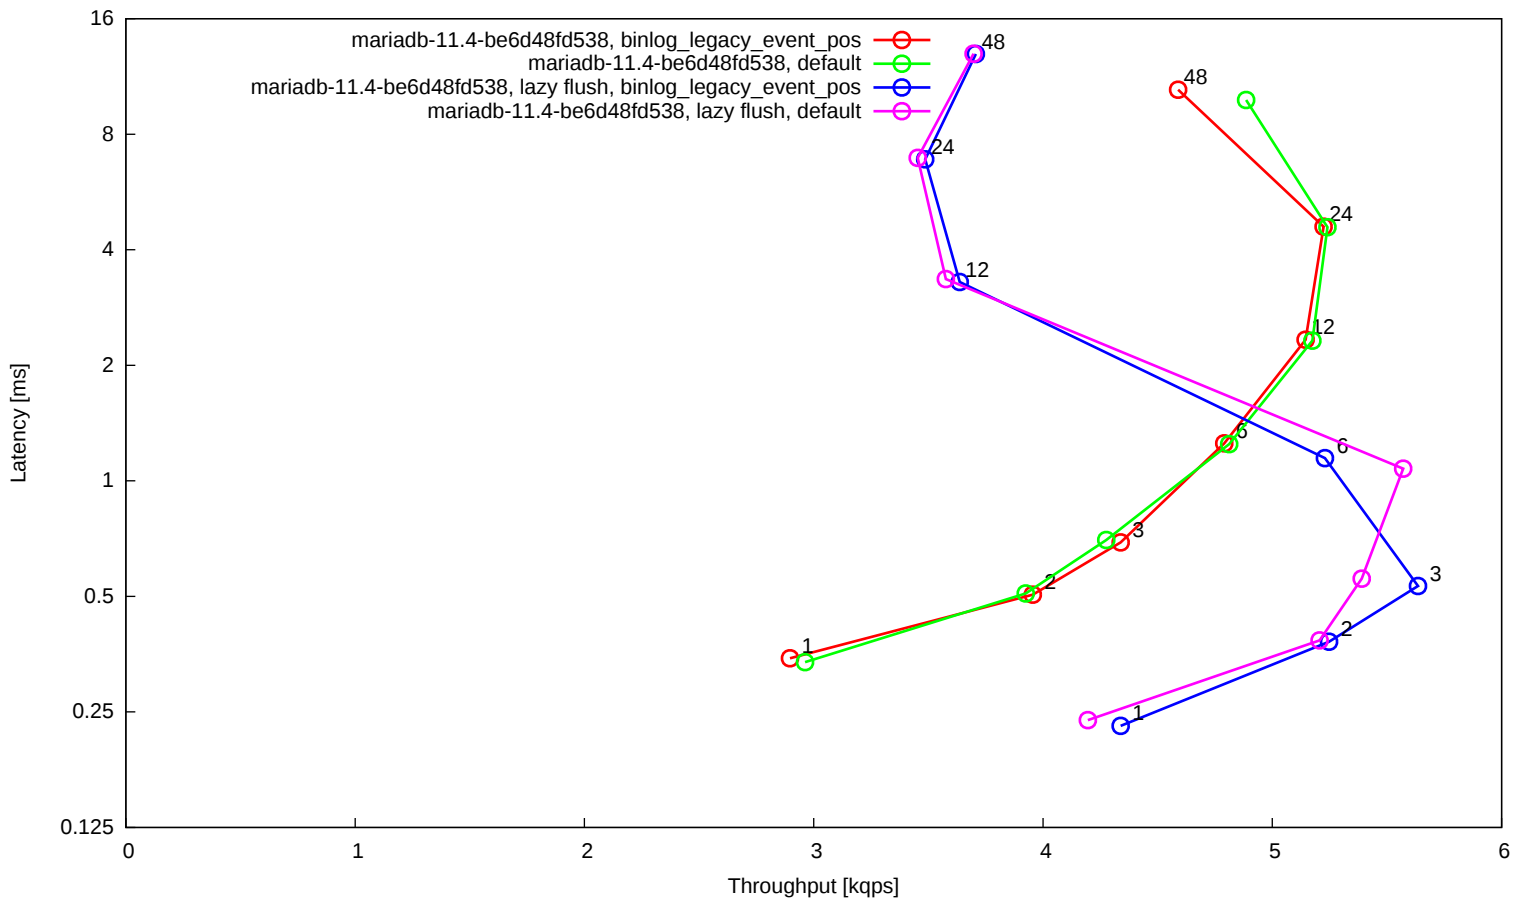

OLTP read/write 90:10, 16 tables with 1M rows each, 32G buffer pool, SSD

OLTP read/write default mix, 16 tables with 1M rows each, 32G buffer pool, SSD

OLTP update indexed column, 16 tables with 1M rows each, 32G buffer pool, SSD

OLTP update indexed column (10 per trx), 16 tables with 1M rows each, 32G buffer pool, SSD

OLTP update unindexed column, 16 tables with 1M rows each, 32G buffer pool, SSD

OLTP update unindexed column (10 per trx), 16 tables with 1M rows each, 32G buffer pool, SSD