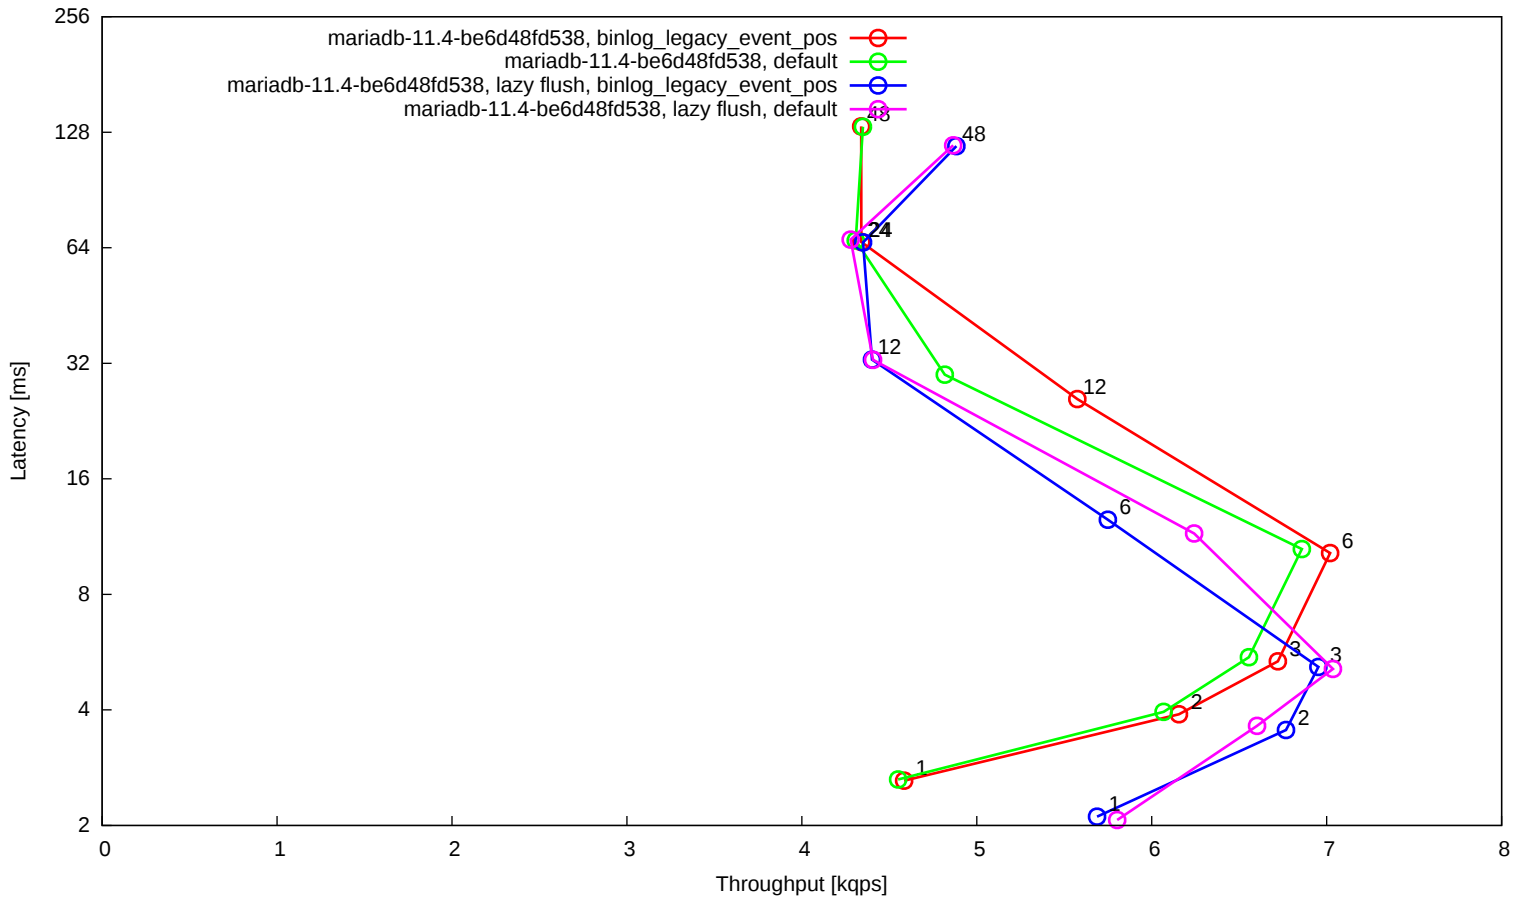

OLTP read/write 90:10, 16 tables with 1M rows each, 32G buffer pool, SSD

OLTP read/write default mix, 16 tables with 1M rows each, 32G buffer pool, SSD

OLTP update indexed column, 16 tables with 1M rows each, 32G buffer pool, SSD

OLTP update indexed column (10 per trx), 16 tables with 1M rows each, 32G buffer pool, SSD

OLTP update unindexed column, 16 tables with 1M rows each, 32G buffer pool, SSD

OLTP update unindexed column (10 per trx), 16 tables with 1M rows each, 32G buffer pool, SSD