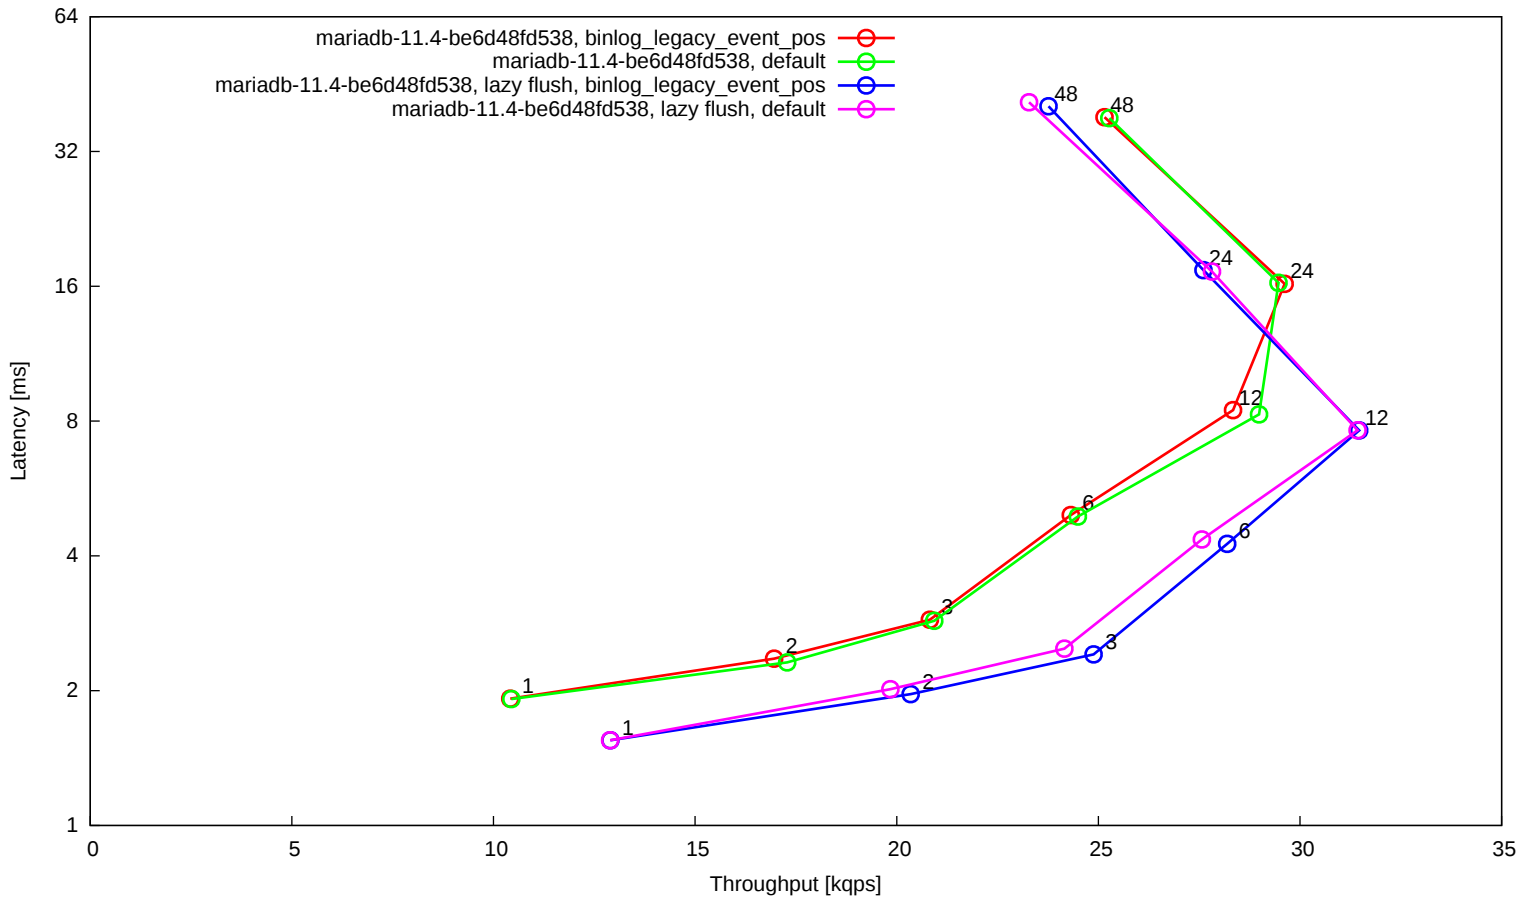

OLTP read/write 90:10, 16 tables with 1M rows each, 32G buffer pool, SSD

OLTP read/write default mix, 16 tables with 1M rows each, 32G buffer pool, SSD

OLTP update indexed column, 16 tables with 1M rows each, 32G buffer pool, SSD

OLTP update indexed column (10 per trx), 16 tables with 1M rows each, 32G buffer pool, SSD

OLTP update unindexed column, 16 tables with 1M rows each, 32G buffer pool, SSD

OLTP update unindexed column (10 per trx), 16 tables with 1M rows each, 32G buffer pool, SSD