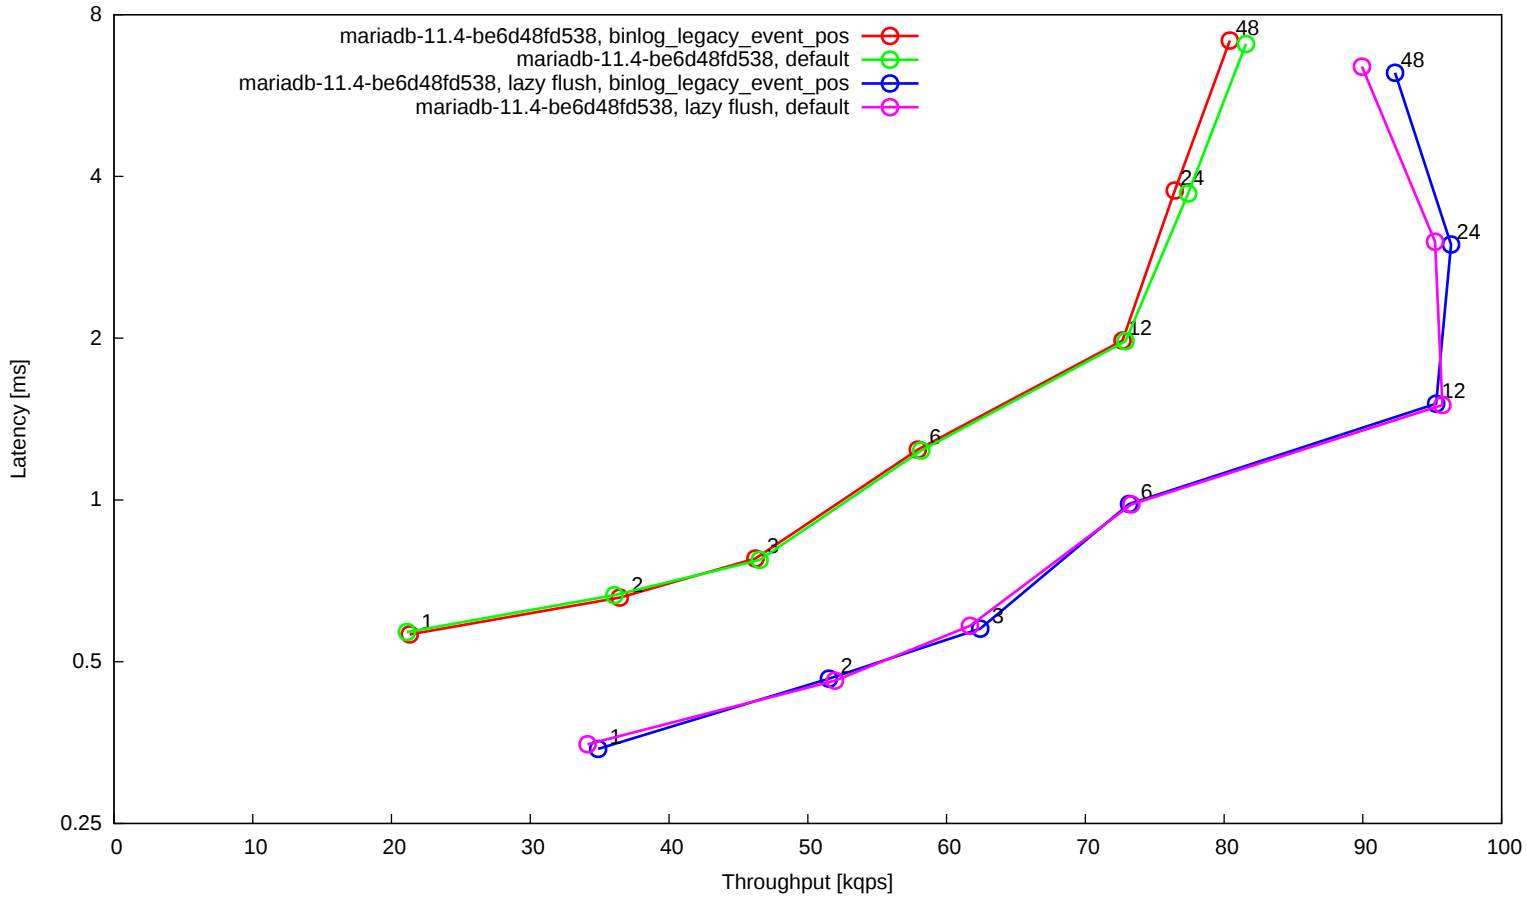

OLTP read/write 90:10, 16 tables with 1M rows each, 32G buffer pool, SSD

OLTP read/write default mix, 16 tables with 1M rows each, 32G buffer pool, SSD

OLTP update indexed column, 16 tables with 1M rows each, 32G buffer pool, SSD

OLTP update indexed column (10 per trx), 16 tables with 1M rows each, 32G buffer pool, SSD

OLTP update unindexed column, 16 tables with 1M rows each, 32G buffer pool, SSD

OLTP update unindexed column (10 per trx), 16 tables with 1M rows each, 32G buffer pool, SSD