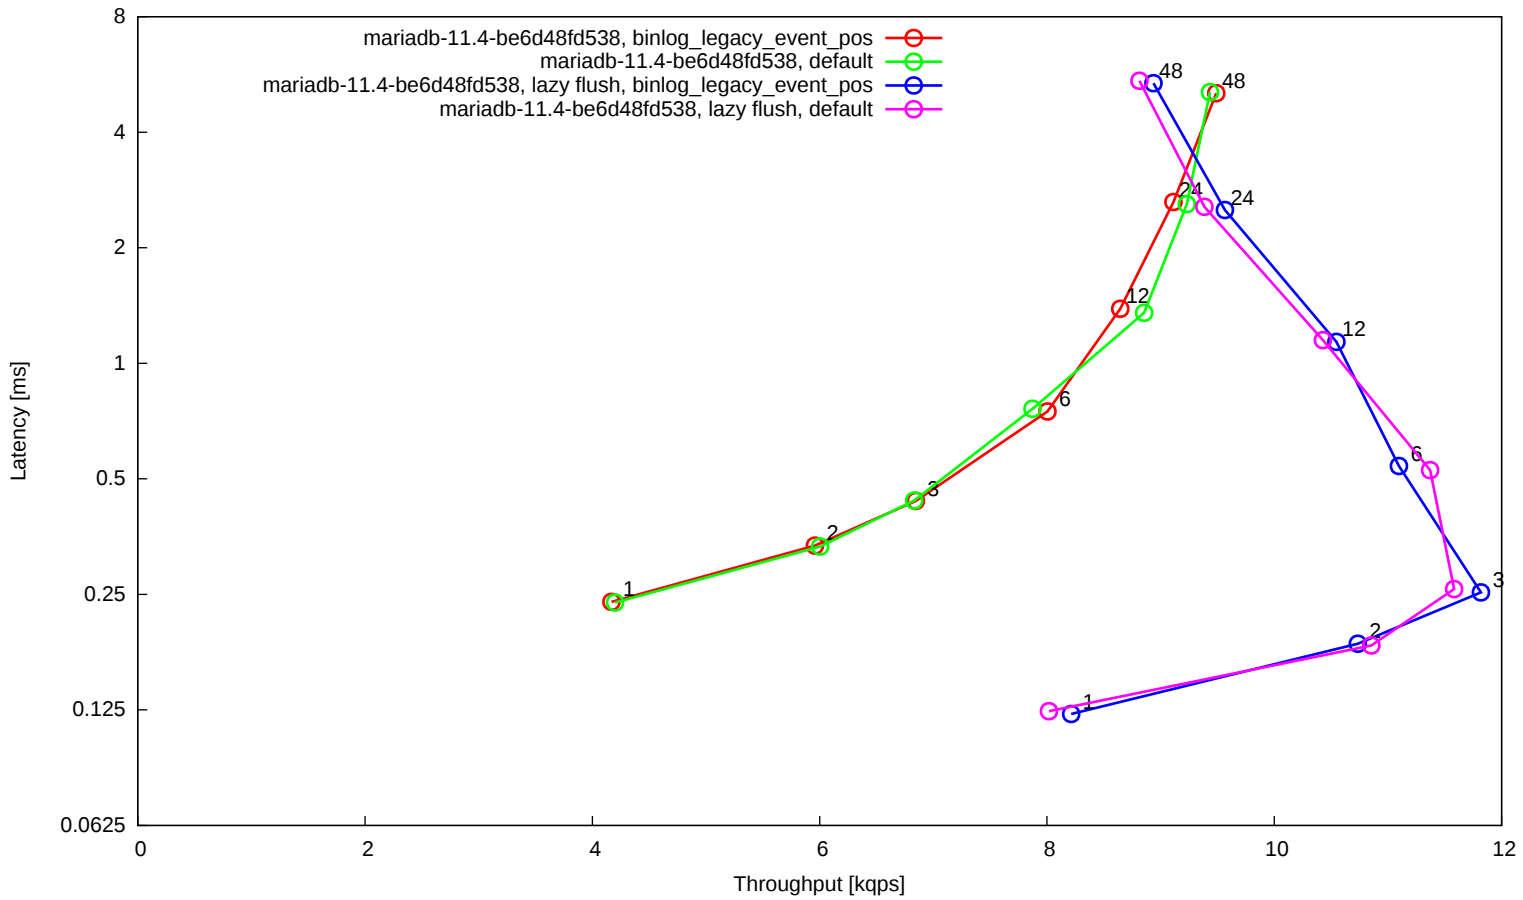

OLTP read/write 90:10, 16 tables with 1M rows each, 32G buffer pool, SSD

OLTP read/write default mix, 16 tables with 1M rows each, 32G buffer pool, SSD

OLTP update indexed column, 16 tables with 1M rows each, 32G buffer pool, SSD

OLTP update indexed column (10 per trx), 16 tables with 1M rows each, 32G buffer pool, SSD

OLTP update unindexed column, 16 tables with 1M rows each, 32G buffer pool, SSD

OLTP update unindexed column (10 per trx), 16 tables with 1M rows each, 32G buffer pool, SSD