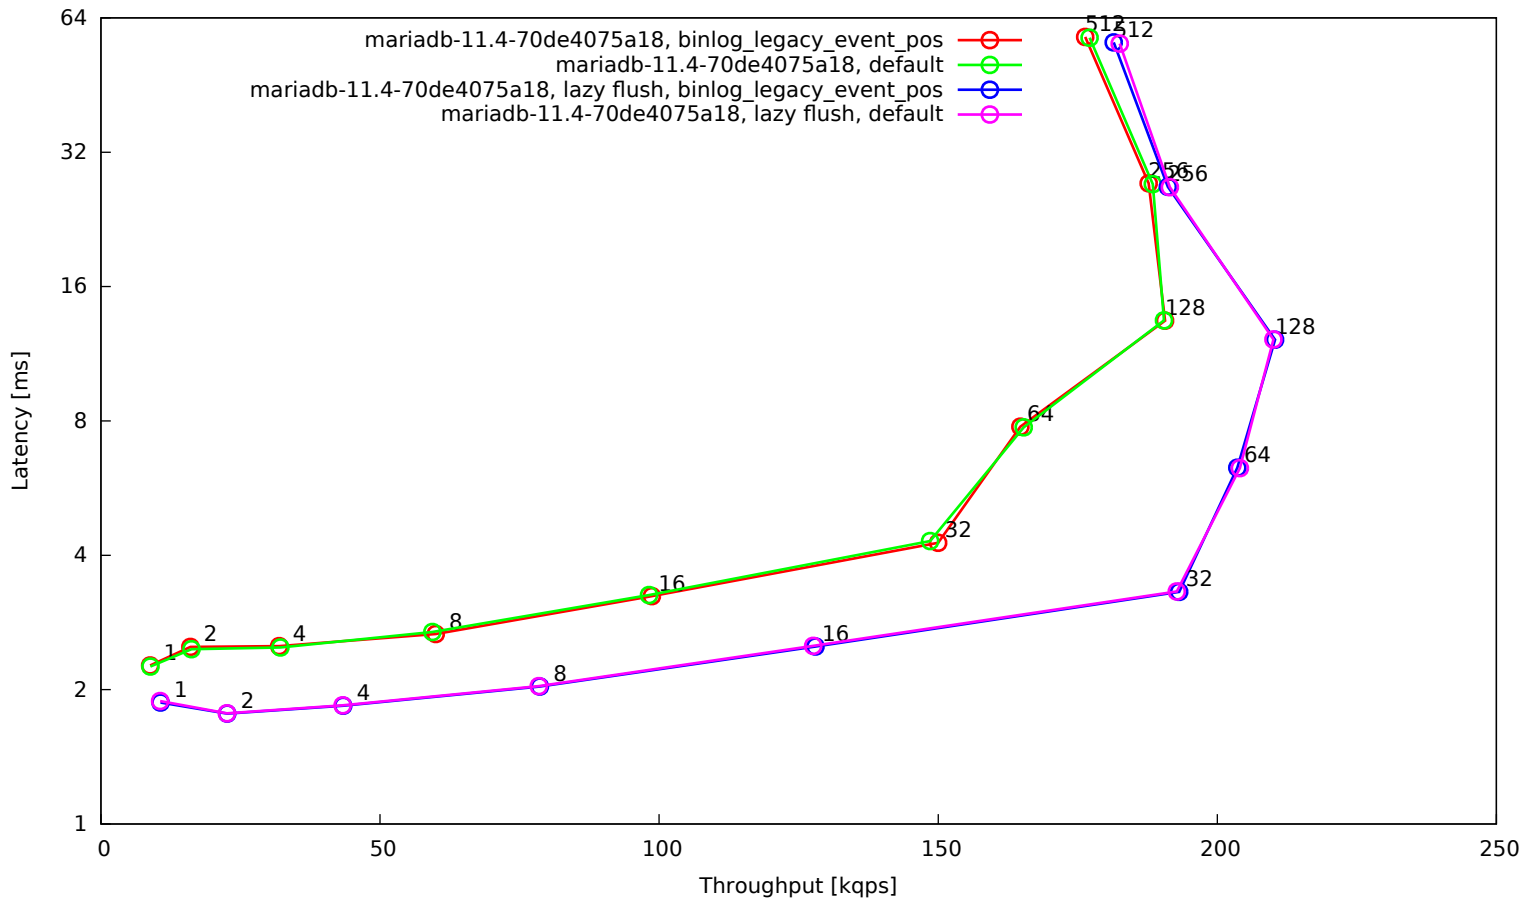

OLTP read/write 90:10, 16 tables with 4M rows each, 64G buffer pool, SSD

OLTP read/write default mix, 16 tables with 4M rows each, 64G buffer pool, SSD

OLTP update indexed column, 16 tables with 4M rows each, 64G buffer pool, SSD

OLTP update indexed column (10 per trx), 16 tables with 4M rows each, 64G buffer pool, SSD

OLTP update unindexed column, 16 tables with 4M rows each, 64G buffer pool, SSD

OLTP update unindexed column (10 per trx), 16 tables with 4M rows each, 64G buffer pool, SSD