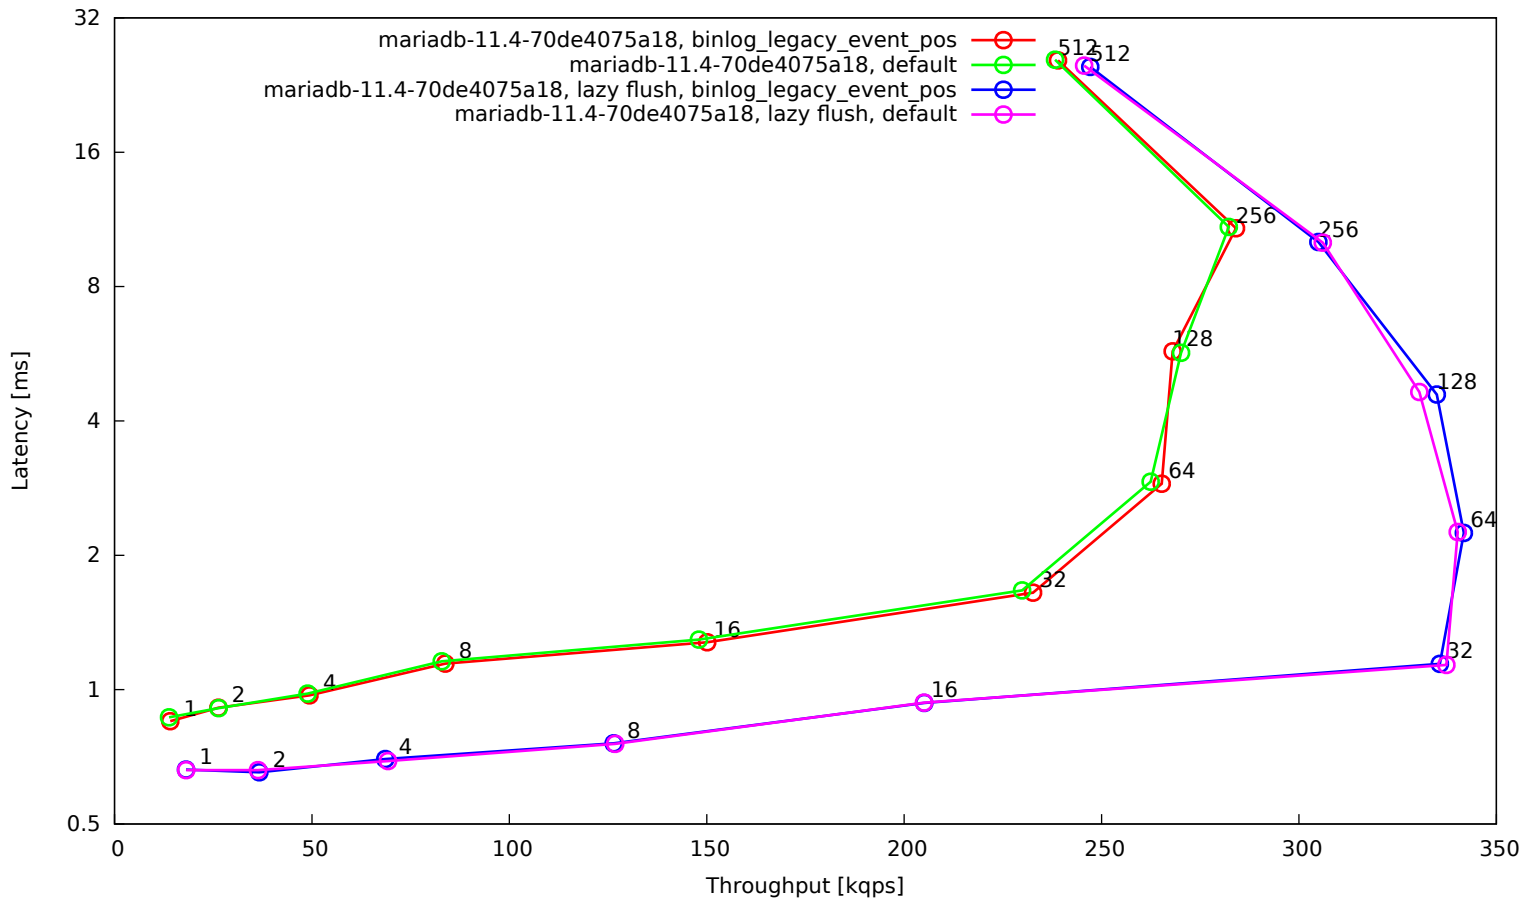

OLTP read/write 90:10, 16 tables with 4M rows each, 64G buffer pool, SSD

OLTP read/write default mix, 16 tables with 4M rows each, 64G buffer pool, SSD

OLTP update indexed column, 16 tables with 4M rows each, 64G buffer pool, SSD

OLTP update indexed column (10 per trx), 16 tables with 4M rows each, 64G buffer pool, SSD

OLTP update unindexed column, 16 tables with 4M rows each, 64G buffer pool, SSD

OLTP update unindexed column (10 per trx), 16 tables with 4M rows each, 64G buffer pool, SSD