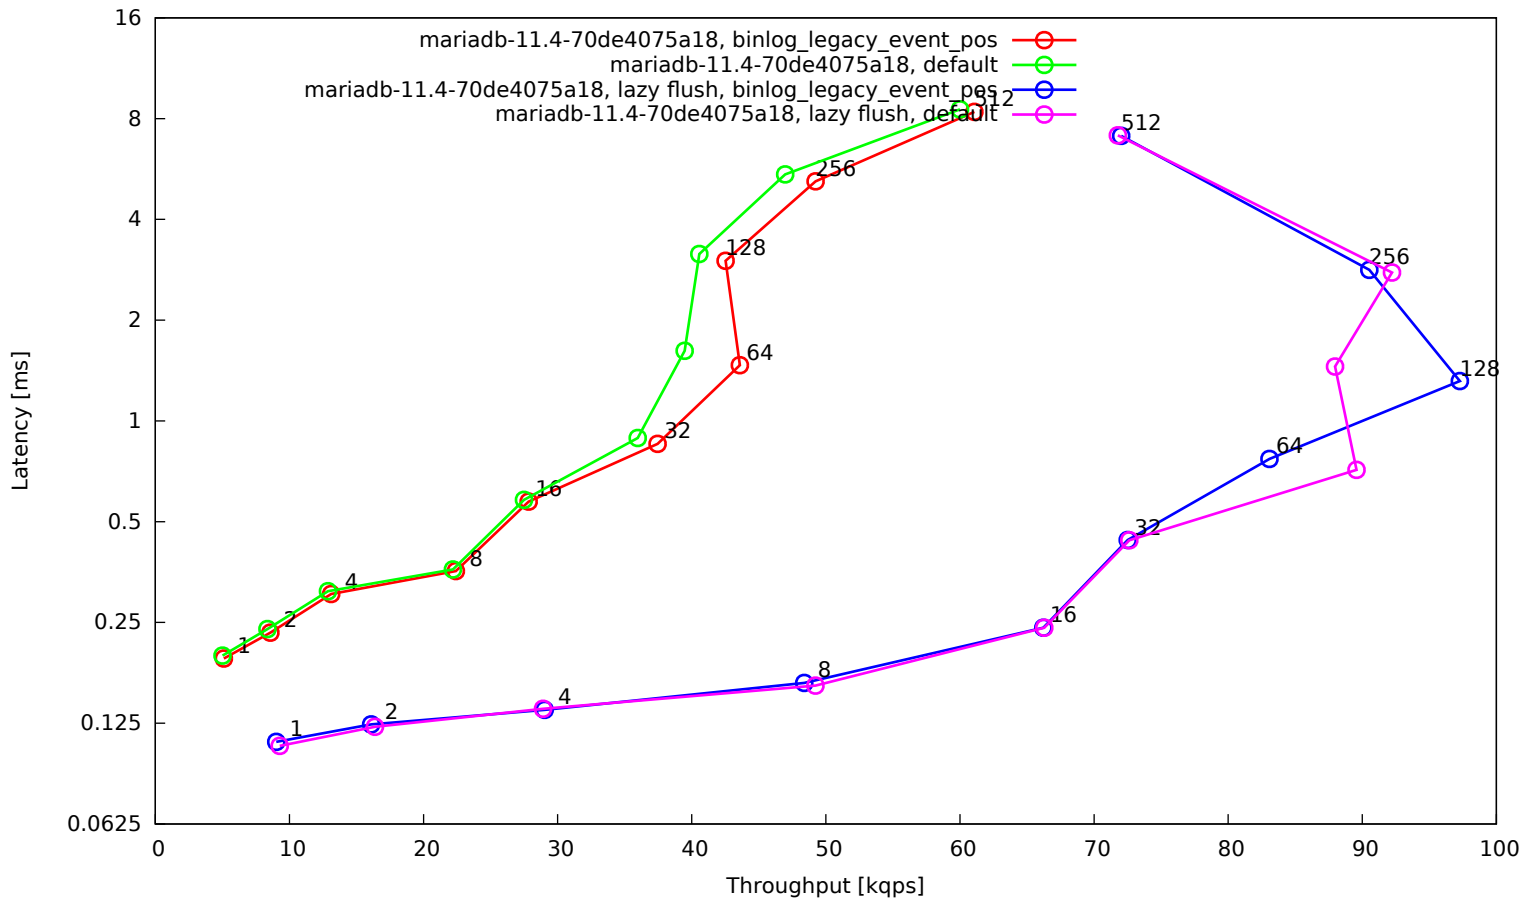

OLTP read/write 90:10, 16 tables with 4M rows each, 64G buffer pool, SSD

OLTP read/write default mix, 16 tables with 4M rows each, 64G buffer pool, SSD

OLTP update indexed column, 16 tables with 4M rows each, 64G buffer pool, SSD

OLTP update indexed column (10 per trx), 16 tables with 4M rows each, 64G buffer pool, SSD

OLTP update unindexed column, 16 tables with 4M rows each, 64G buffer pool, SSD

OLTP update unindexed column (10 per trx), 16 tables with 4M rows each, 64G buffer pool, SSD