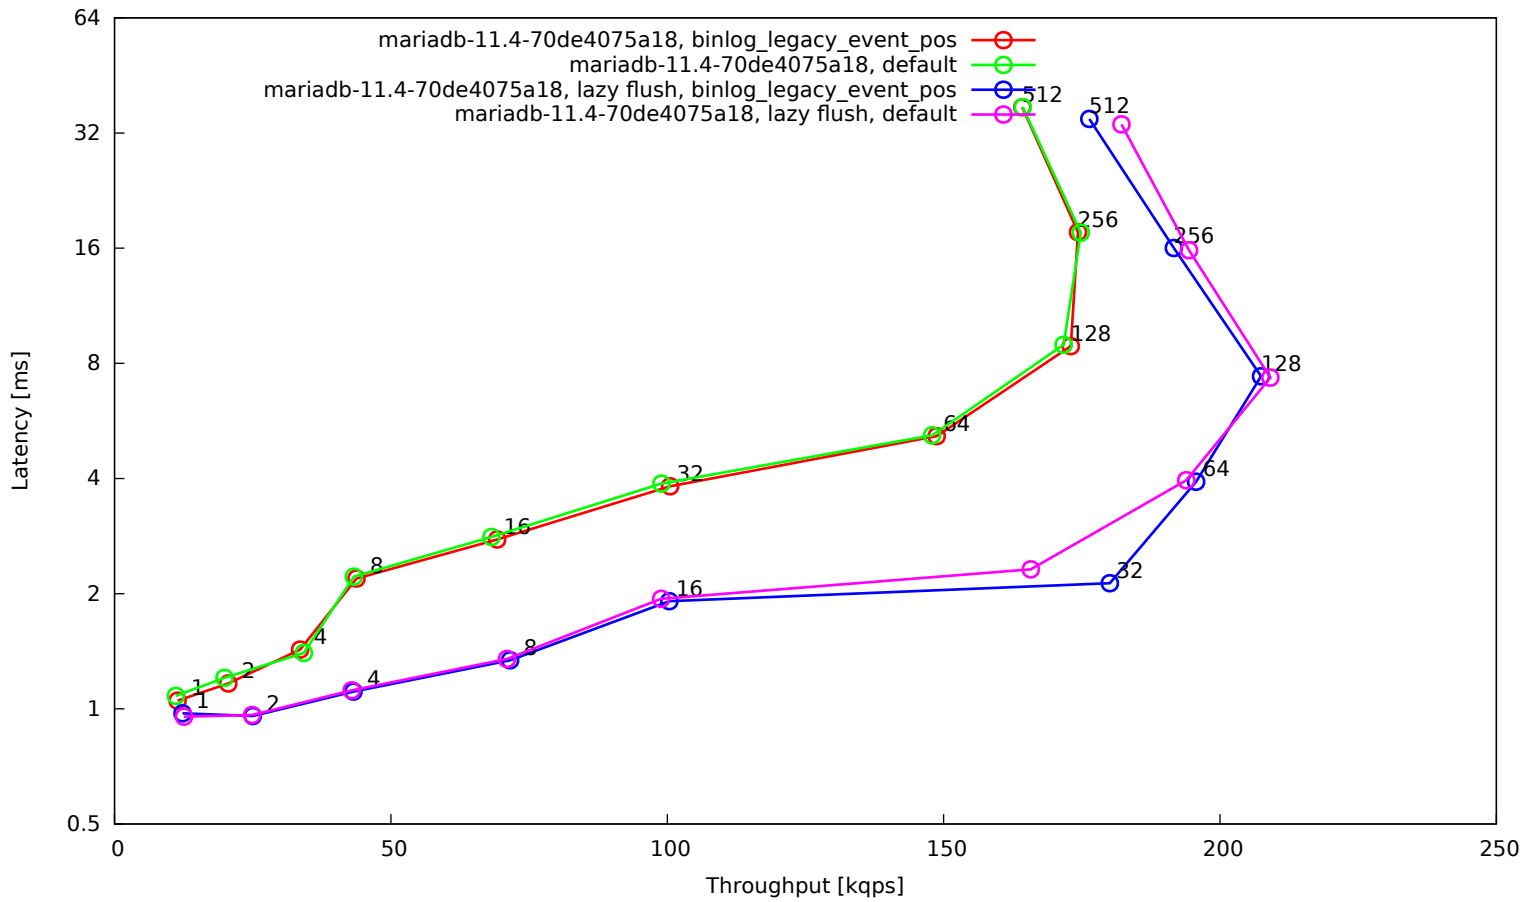

OLTP read/write 90:10, 16 tables with 4M rows each, 64G buffer pool, SSD

OLTP read/write default mix, 16 tables with 4M rows each, 64G buffer pool, SSD

OLTP update indexed column, 16 tables with 4M rows each, 64G buffer pool, SSD

OLTP update indexed column (10 per trx), 16 tables with 4M rows each, 64G buffer pool, SSD

OLTP update unindexed column, 16 tables with 4M rows each, 64G buffer pool, SSD

OLTP update unindexed column (10 per trx), 16 tables with 4M rows each, 64G buffer pool, SSD