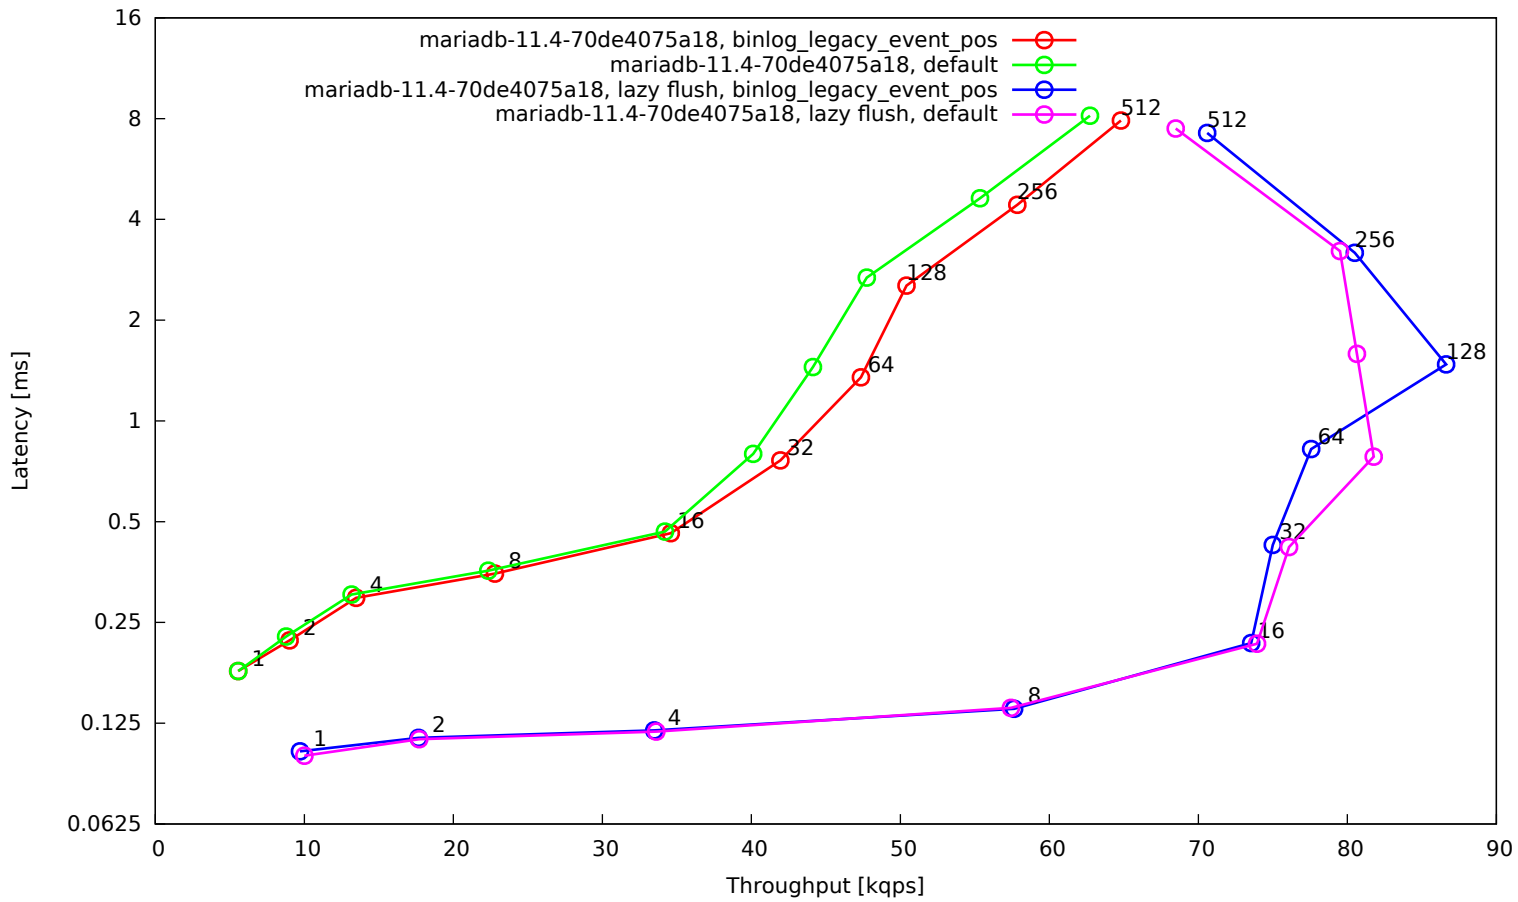

OLTP read/write 90:10, 16 tables with 4M rows each, 64G buffer pool, SSD

OLTP read/write default mix, 16 tables with 4M rows each, 64G buffer pool, SSD

OLTP update indexed column, 16 tables with 4M rows each, 64G buffer pool, SSD

OLTP update indexed column (10 per trx), 16 tables with 4M rows each, 64G buffer pool, SSD

OLTP update unindexed column, 16 tables with 4M rows each, 64G buffer pool, SSD

OLTP update unindexed column (10 per trx), 16 tables with 4M rows each, 64G buffer pool, SSD