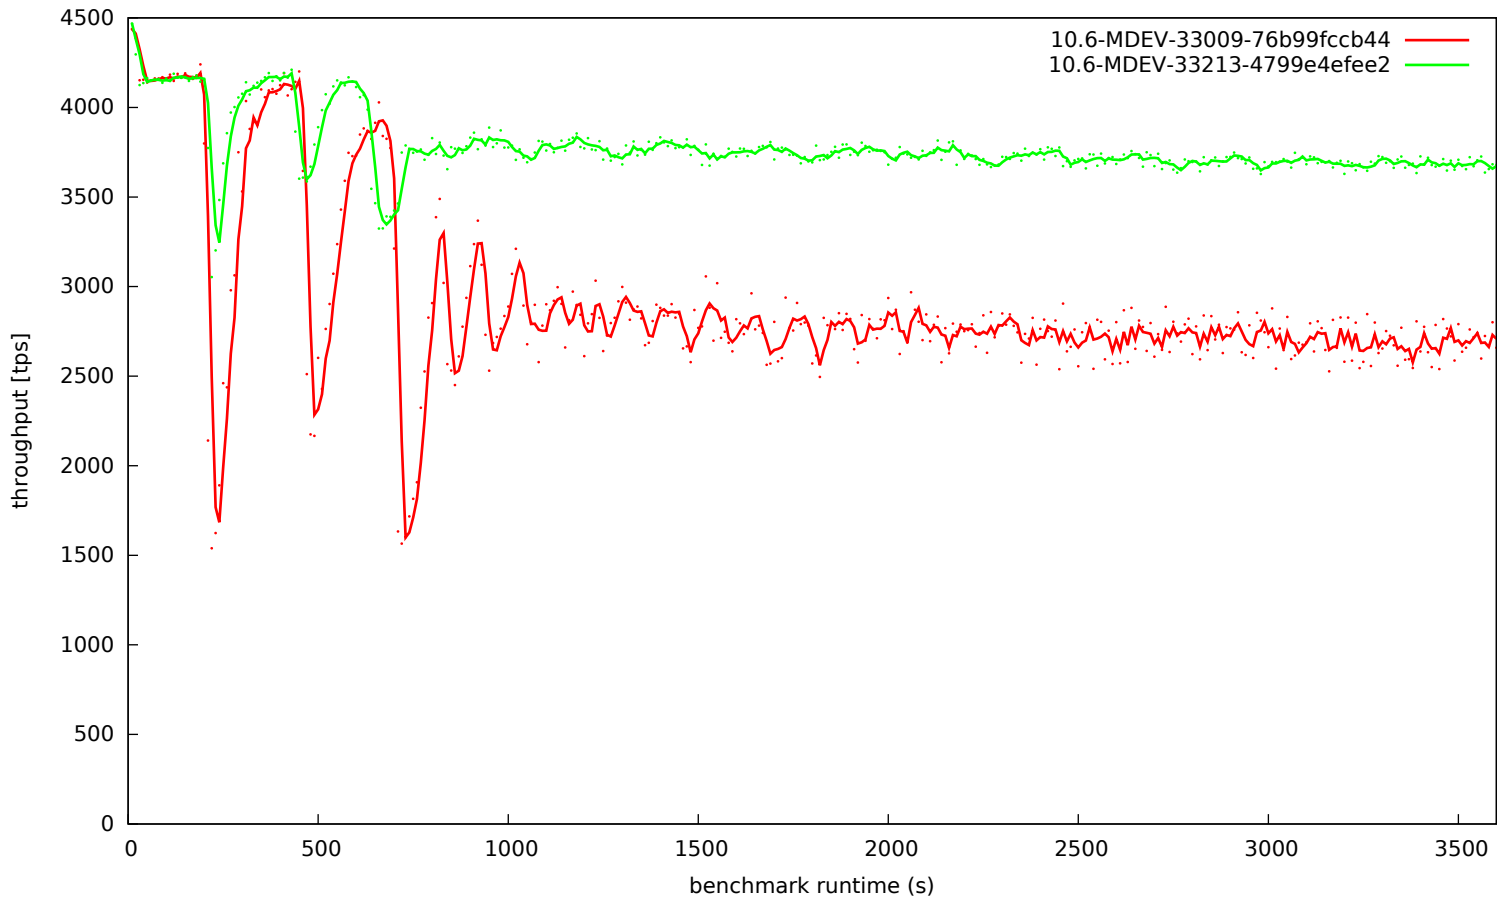

sysbench-tpcc, scale 24x5, 24 threads, innodb_undo_log_truncate = ON

sysbench-tpcc, scale 24x5, 24 threads, innodb_undo_log_truncate = ON