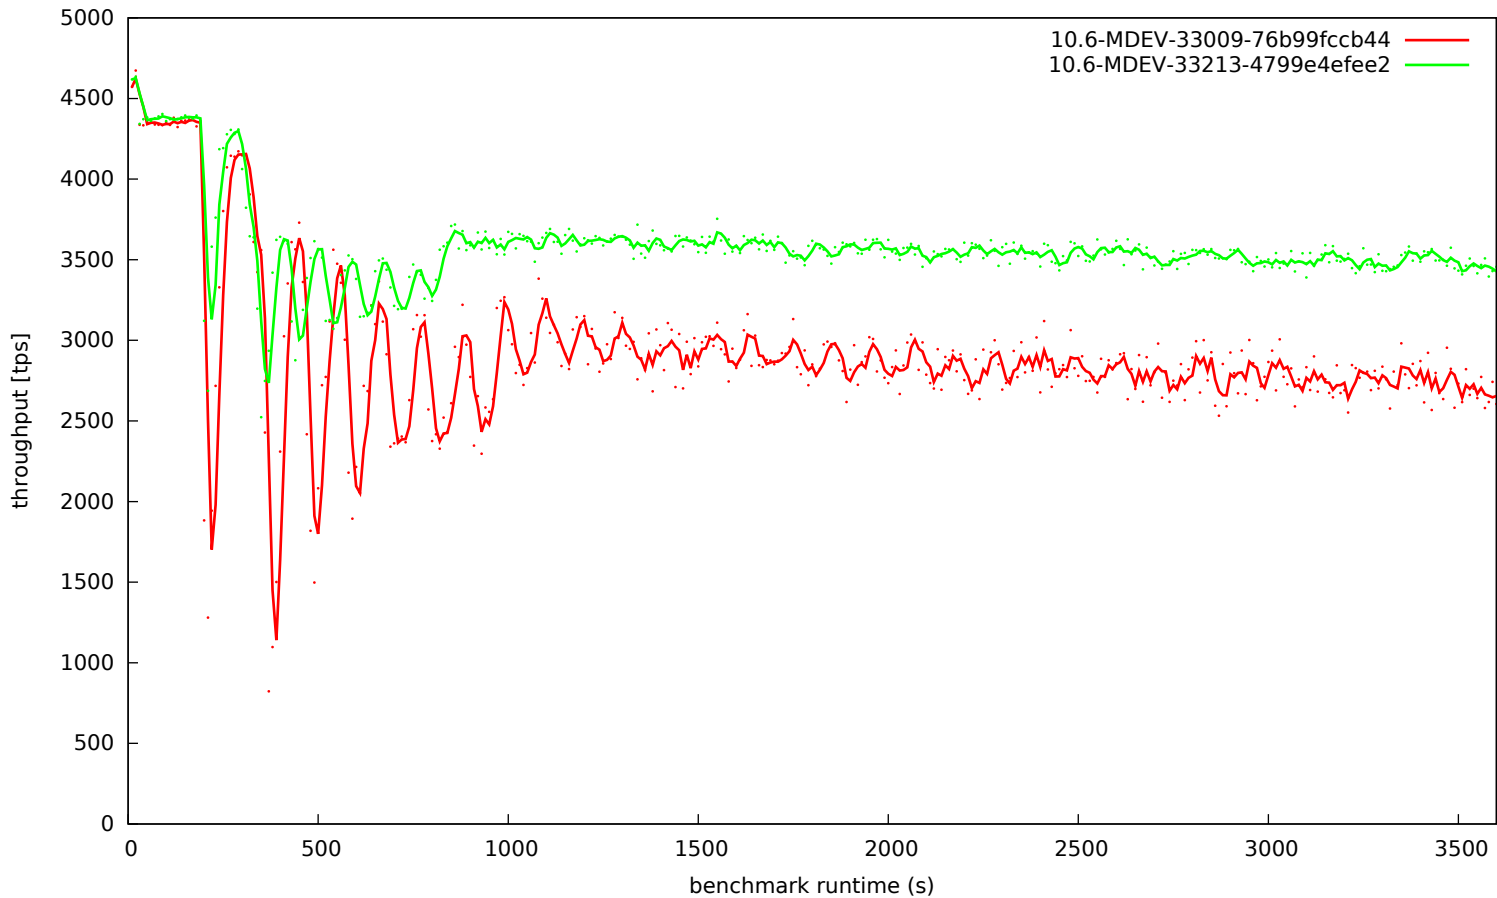

sysbench-tpcc, scale 12x5, 12 threads, innodb_undo_log_truncate = ON

sysbench-tpcc, scale 12x5, 12 threads, innodb_undo_log_truncate = ON