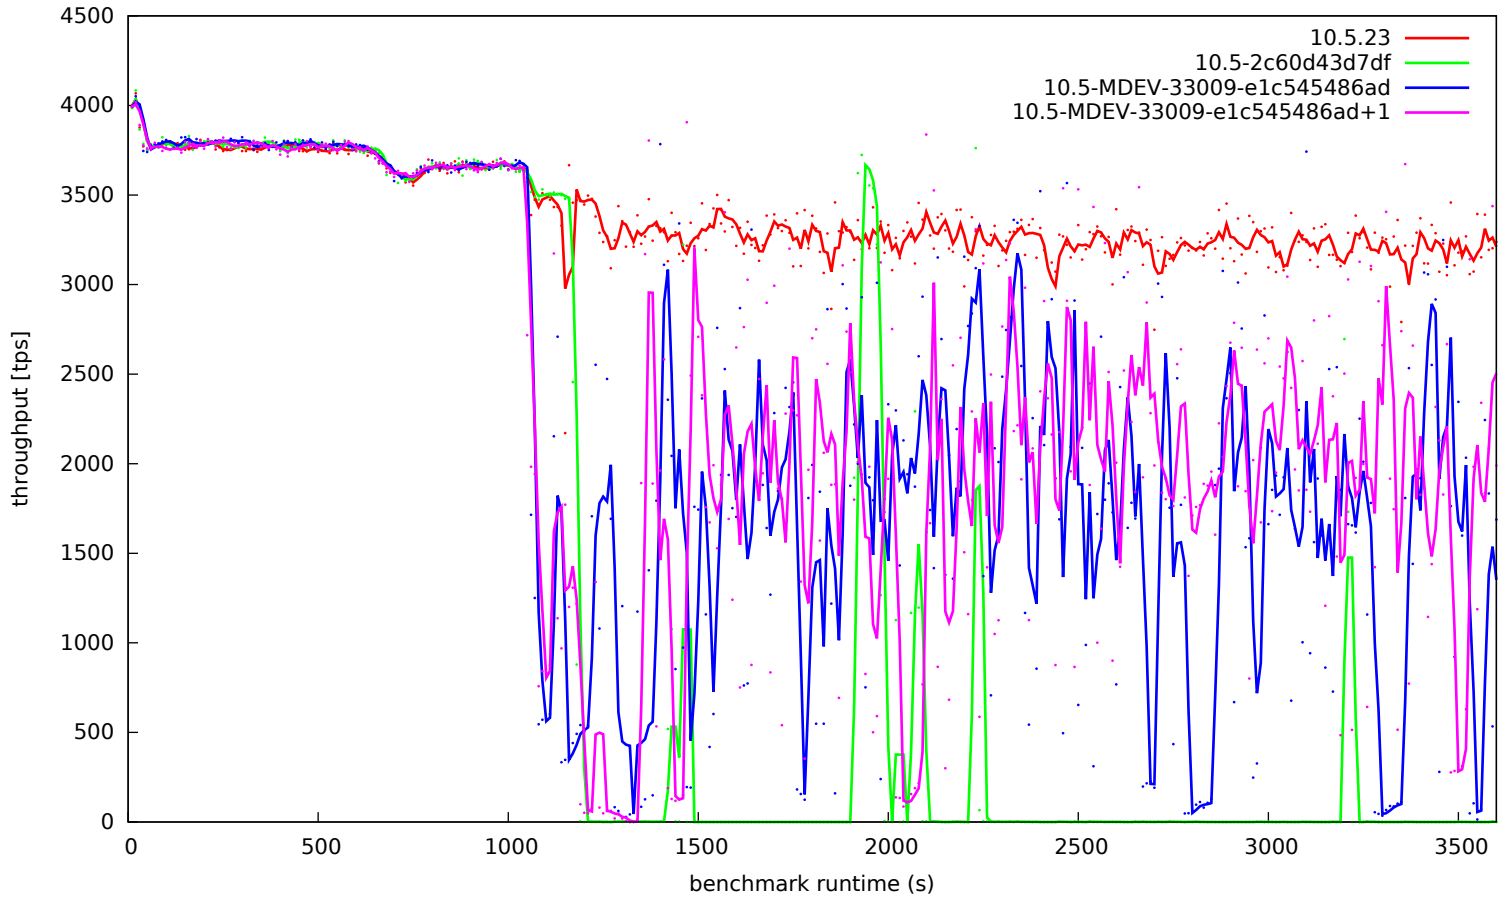

sysbench tpcc, scale 24x5, 48 threads, innodb_undo_log_truncate = ON

sysbench tpcc, scale 24x5, 48 threads, innodb_undo_log_truncate = ON