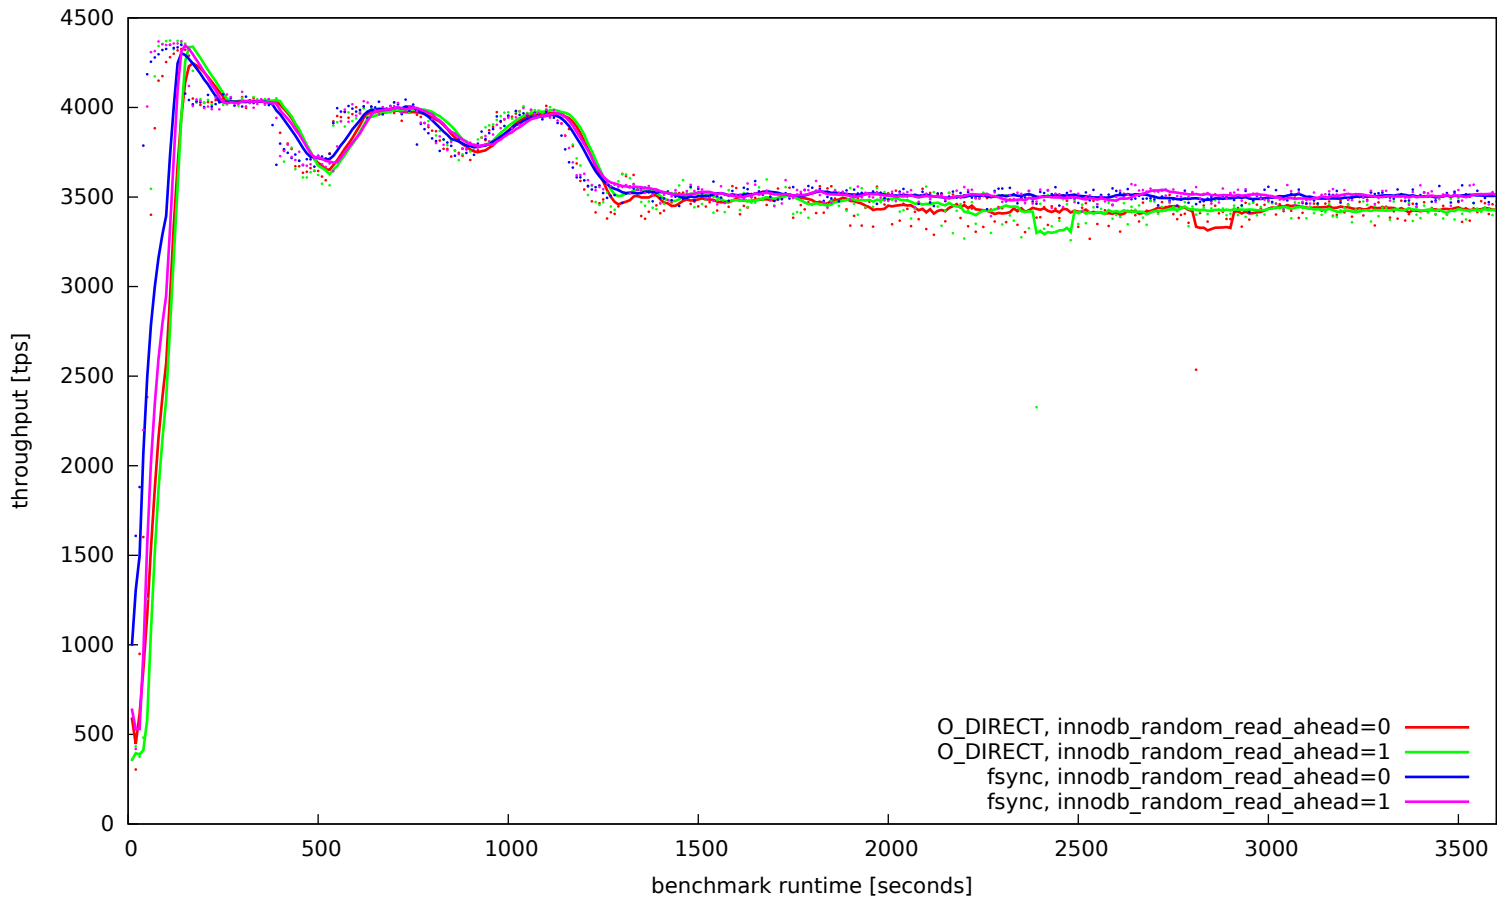

sysbench tpcc, scale 64x10, 64 threads, 64G BP, SSD, 10.6 HEAD (commit 691e964d235)

sysbench tpcc, scale 64x10, 64 threads, 64G BP, SSD, 10.6 HEAD (commit 691e964d235)