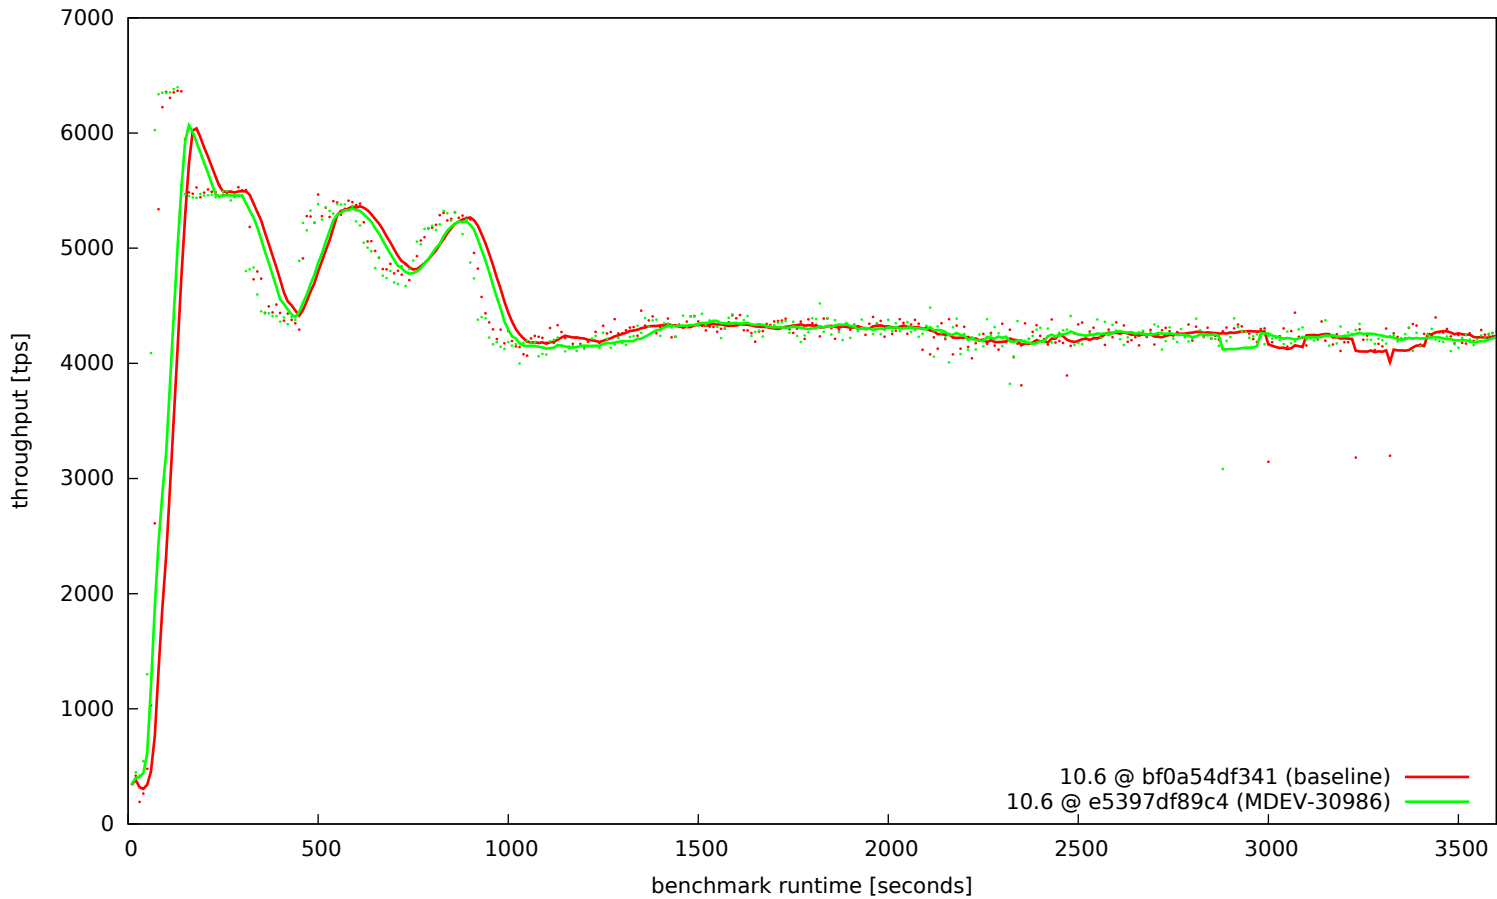

sysbench tpcc, scale 64x10, 64 threads, 64G BP, SSD

sysbench tpcc, scale 64x10, 64 threads, 64G BP, SSD