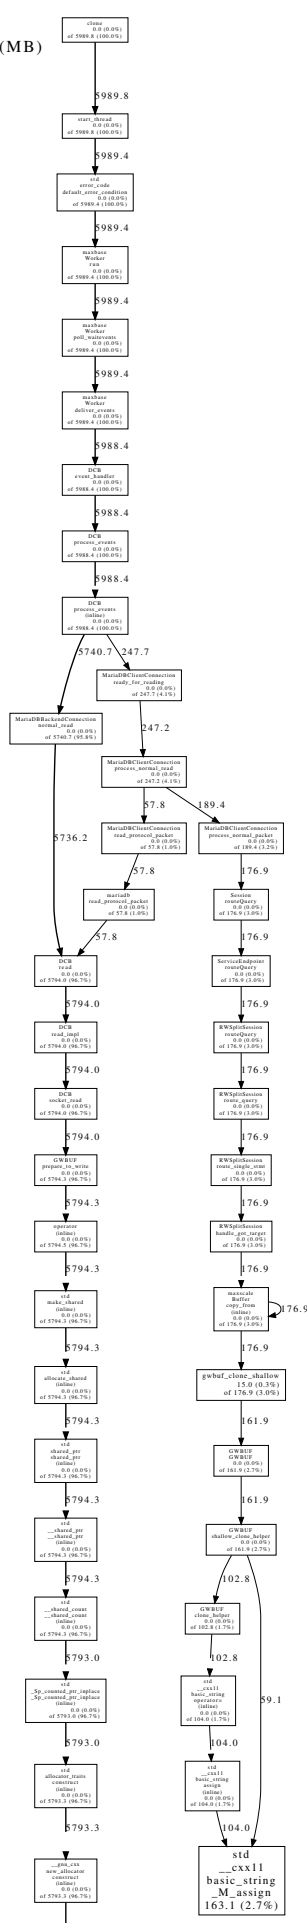

/usr/bin/maxscale

Total MB: 5989.8

Focusing on: 5989.8

Dropped nodes with <= 29.9 abs(MB)

Dropped edges with <= 6.0 MB

SHARED_BUF
SHARED_BUF
5793.0 (96.7%)