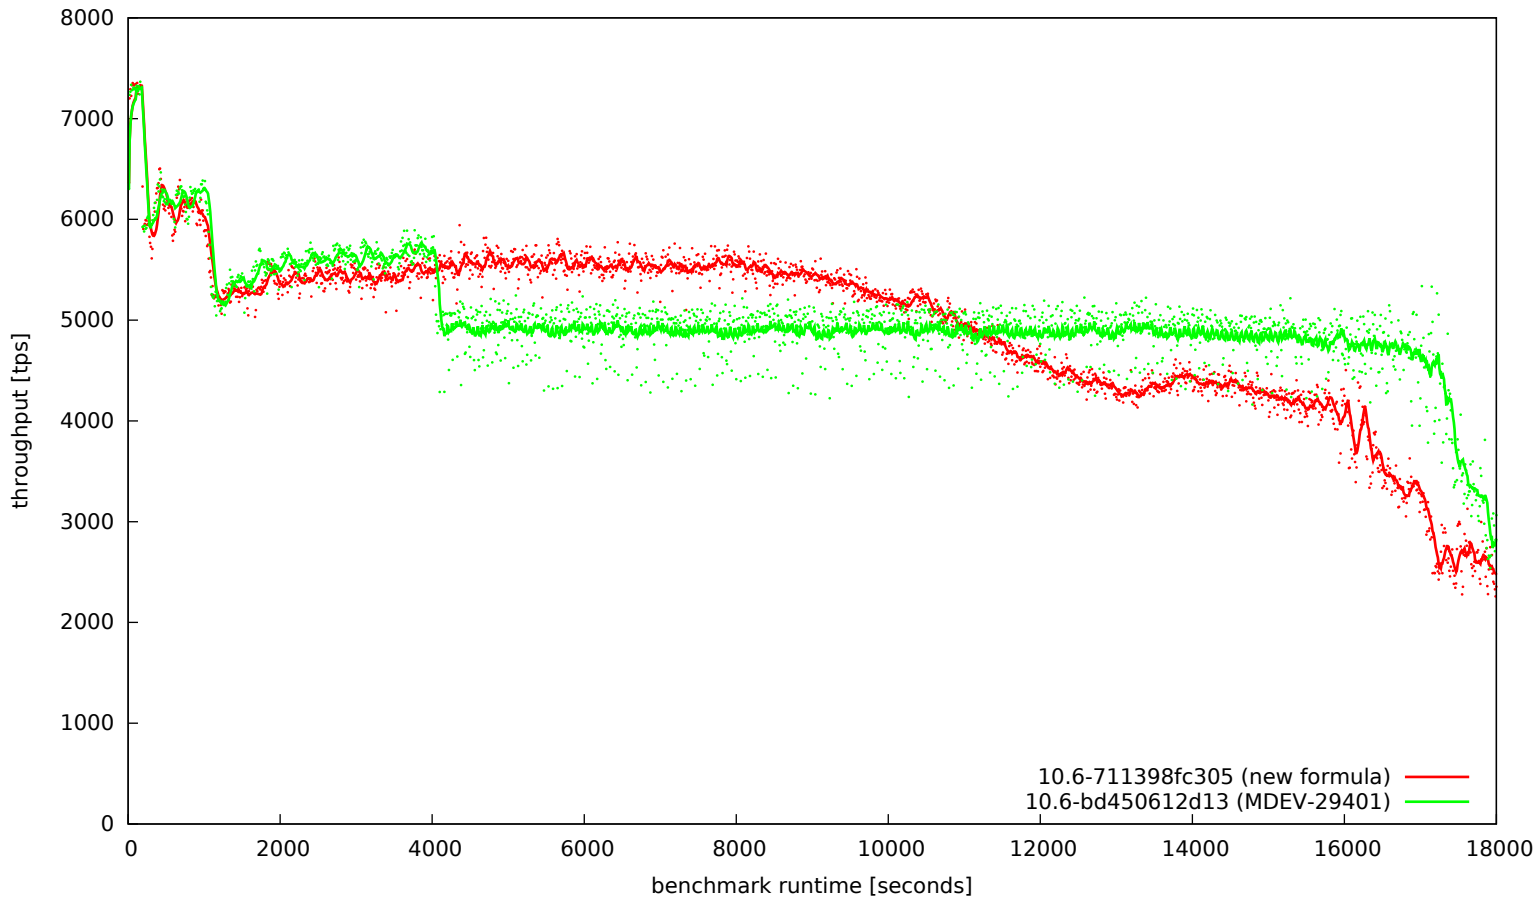

sysbench tpcc, scale 64x5, 64 threads, 64G BP, SSD

history list length, scale 64x5, 64 threads, 64G BP, SSD