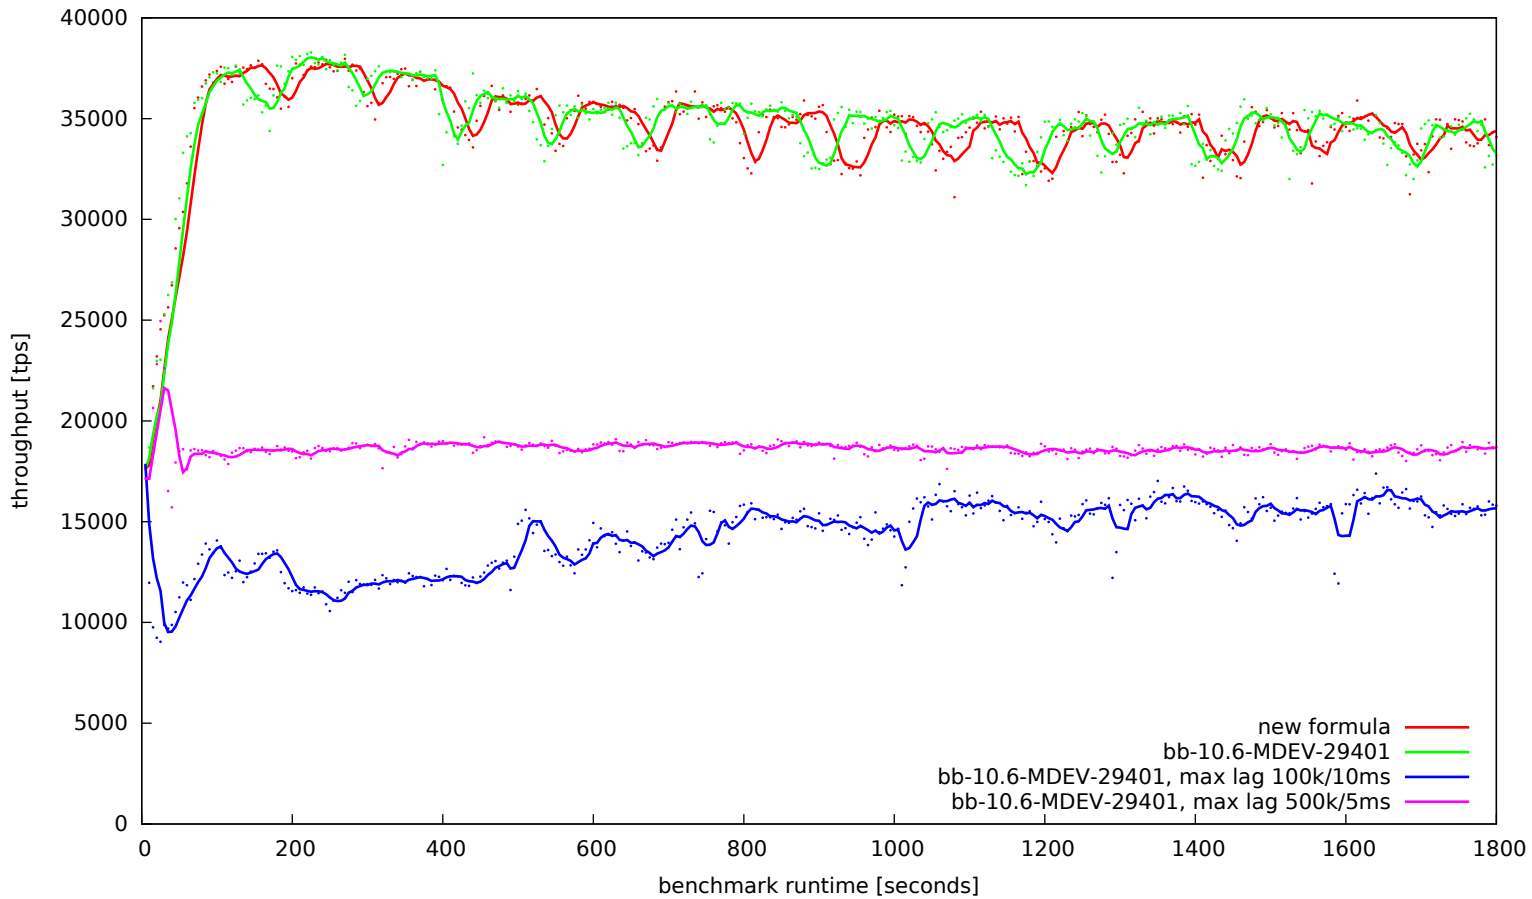

sysbench write-only, 512 threads, 32G data set, 64G BP, SSD, lwm=10

history list length, 512 threads, 32G data set, 64G BP, SSD, lwm=10