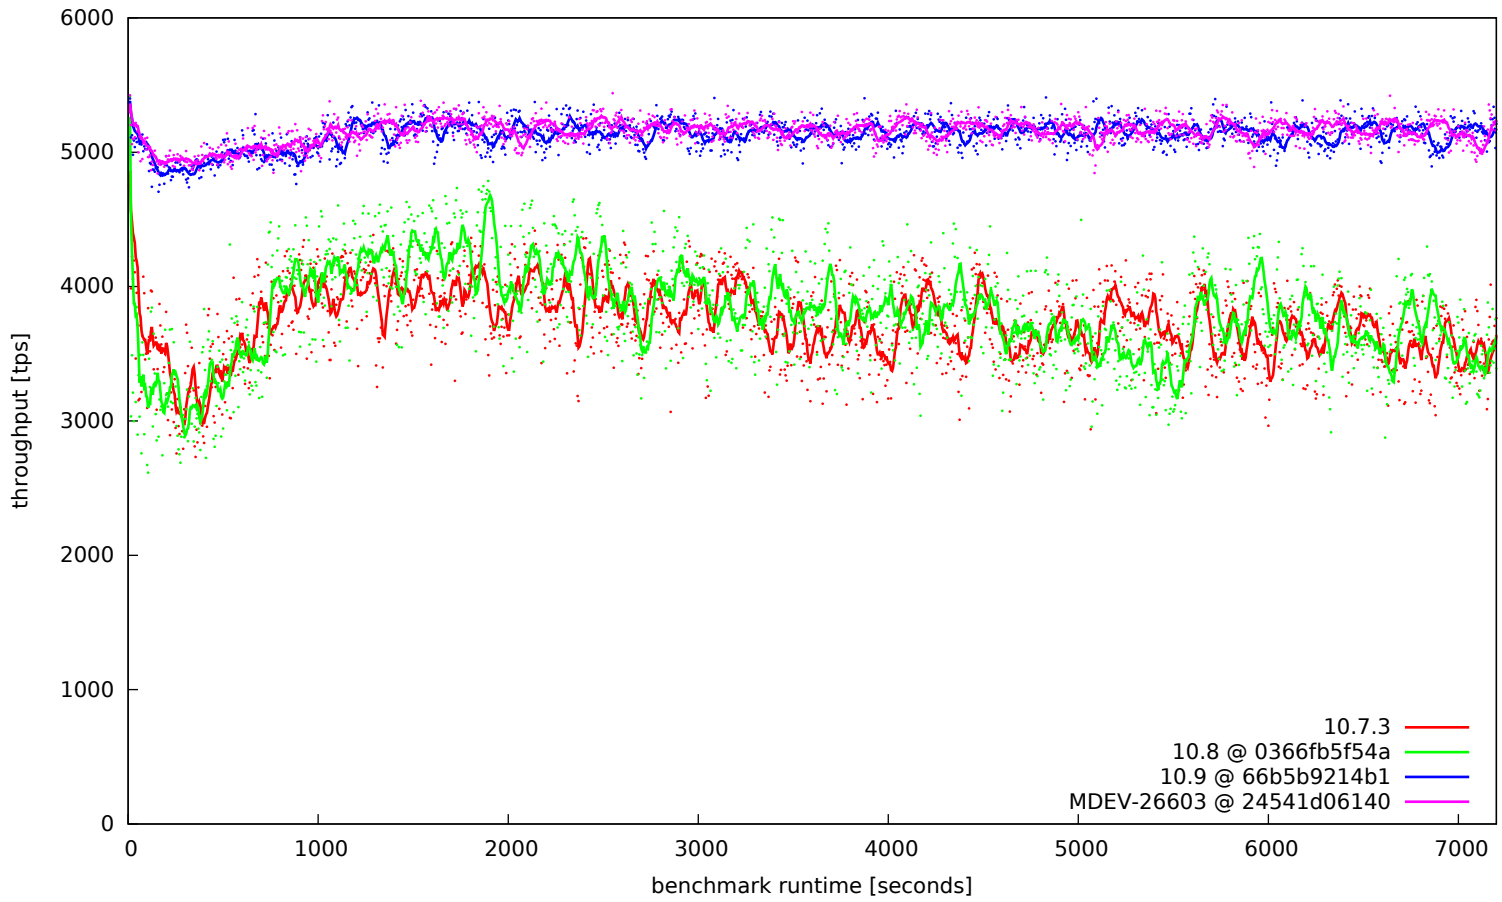

sysbench tpcc, scale 640, 32 threads, 80G BP, SSD

sysbench tpcc, scale 1600, 32 threads, 80G BP, SSD