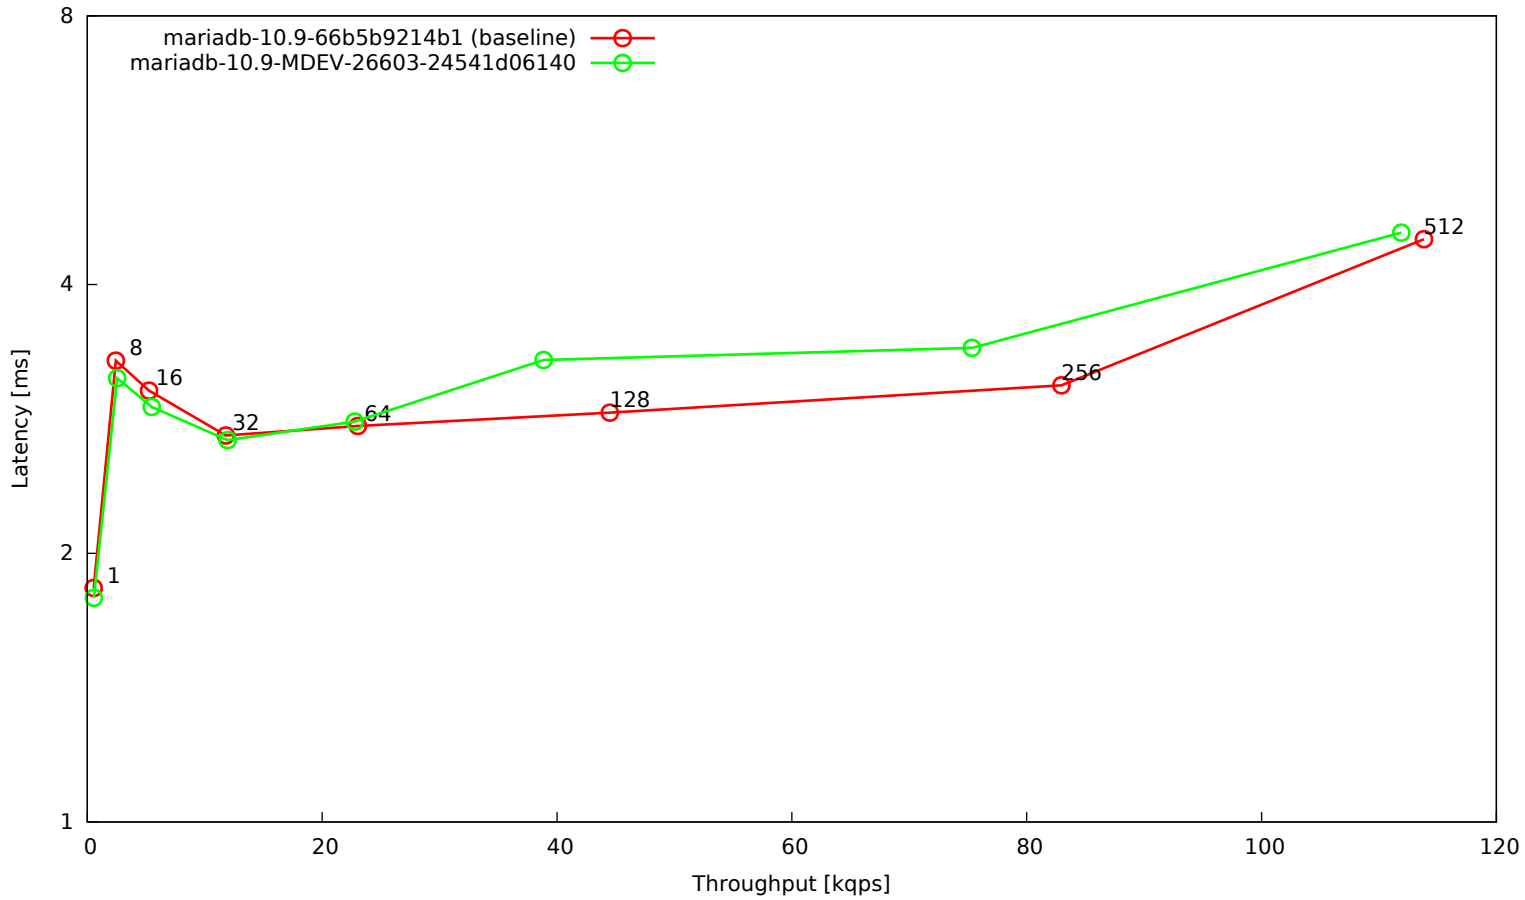

OLTP read/write 90:10, 16 tables, 4G data set, 32G buffer pool, SSD

OLTP read/write default mix, 16 tables, 4G data set, 32G buffer pool, SSD

OLTP update indexed column, 16 tables, 4G data set, 32G buffer pool, SSD

OLTP update indexed column (10 per trx), 16 tables, 4G data set, 32G buffer pool, SSD

OLTP update unindexed column, 16 tables, 4G data set, 32G buffer pool, SSD

OLTP update unindexed column (10 per trx), 16 tables, 4G data set, 32G buffer pool, SSD