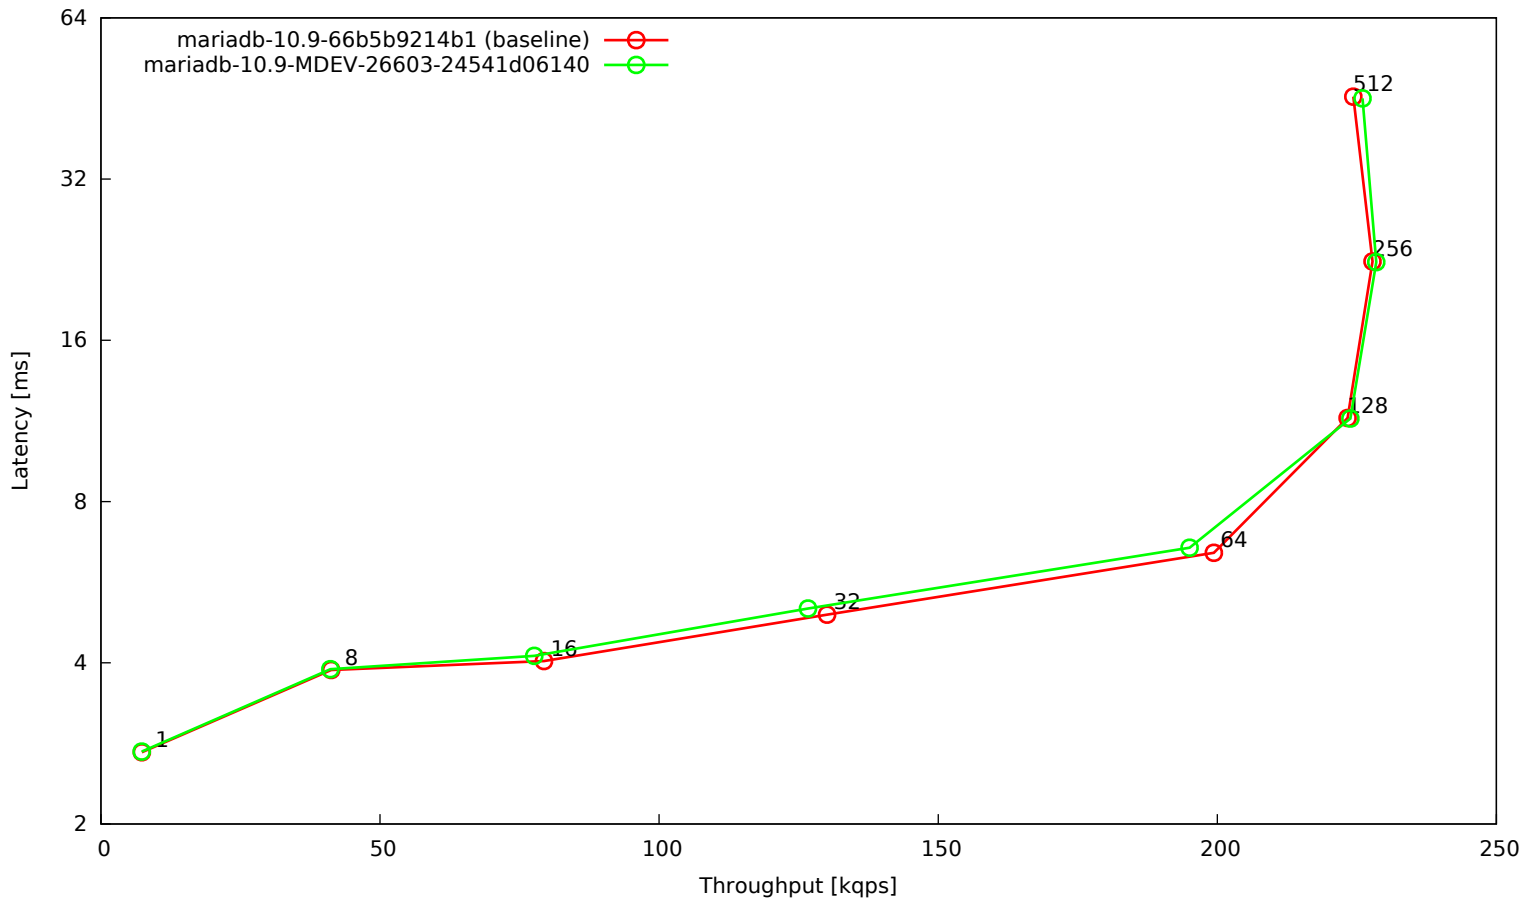

OLTP read/write 90:10, 16 tables, 4G data set, 32G buffer pool, SSD

OLTP read/write default mix, 16 tables, 4G data set, 32G buffer pool, SSD

OLTP update indexed column, 16 tables, 4G data set, 32G buffer pool, SSD

OLTP update indexed column (10 per trx), 16 tables, 4G data set, 32G buffer pool, SSD

OLTP update unindexed column, 16 tables, 4G data set, 32G buffer pool, SSD

OLTP update unindexed column (10 per trx), 16 tables, 4G data set, 32G buffer pool, SSD