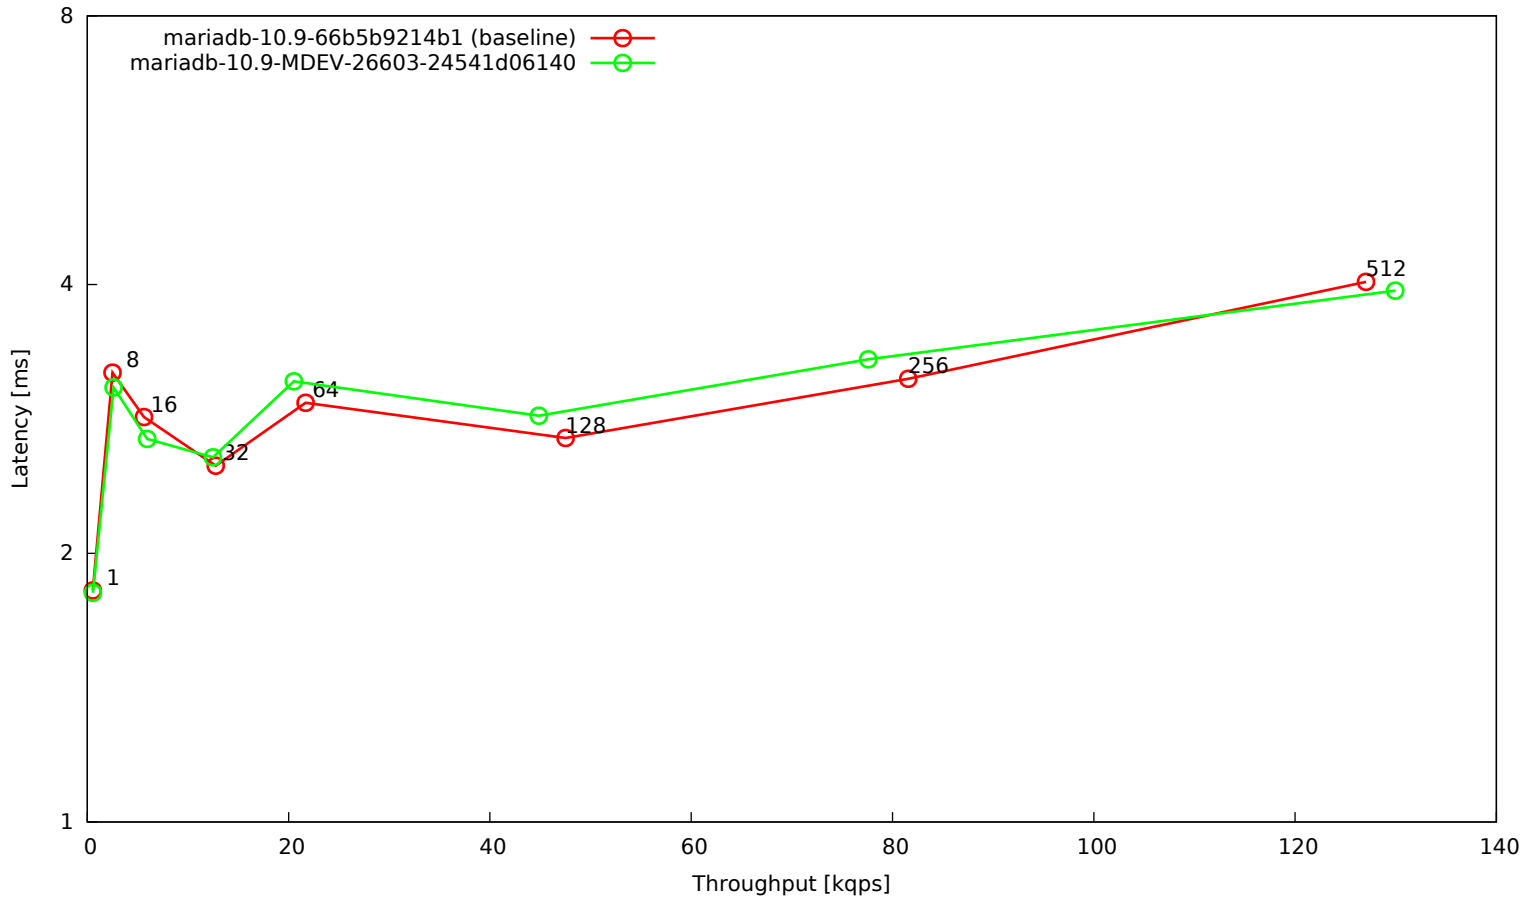

OLTP read/write 90:10, 16 tables, 4G data set, 32G buffer pool, SSD

OLTP read/write default mix, 16 tables, 4G data set, 32G buffer pool, SSD

OLTP update indexed column, 16 tables, 4G data set, 32G buffer pool, SSD

OLTP update indexed column (10 per trx), 16 tables, 4G data set, 32G buffer pool, SSD

OLTP update unindexed column, 16 tables, 4G data set, 32G buffer pool, SSD

OLTP update unindexed column (10 per trx), 16 tables, 4G data set, 32G buffer pool, SSD