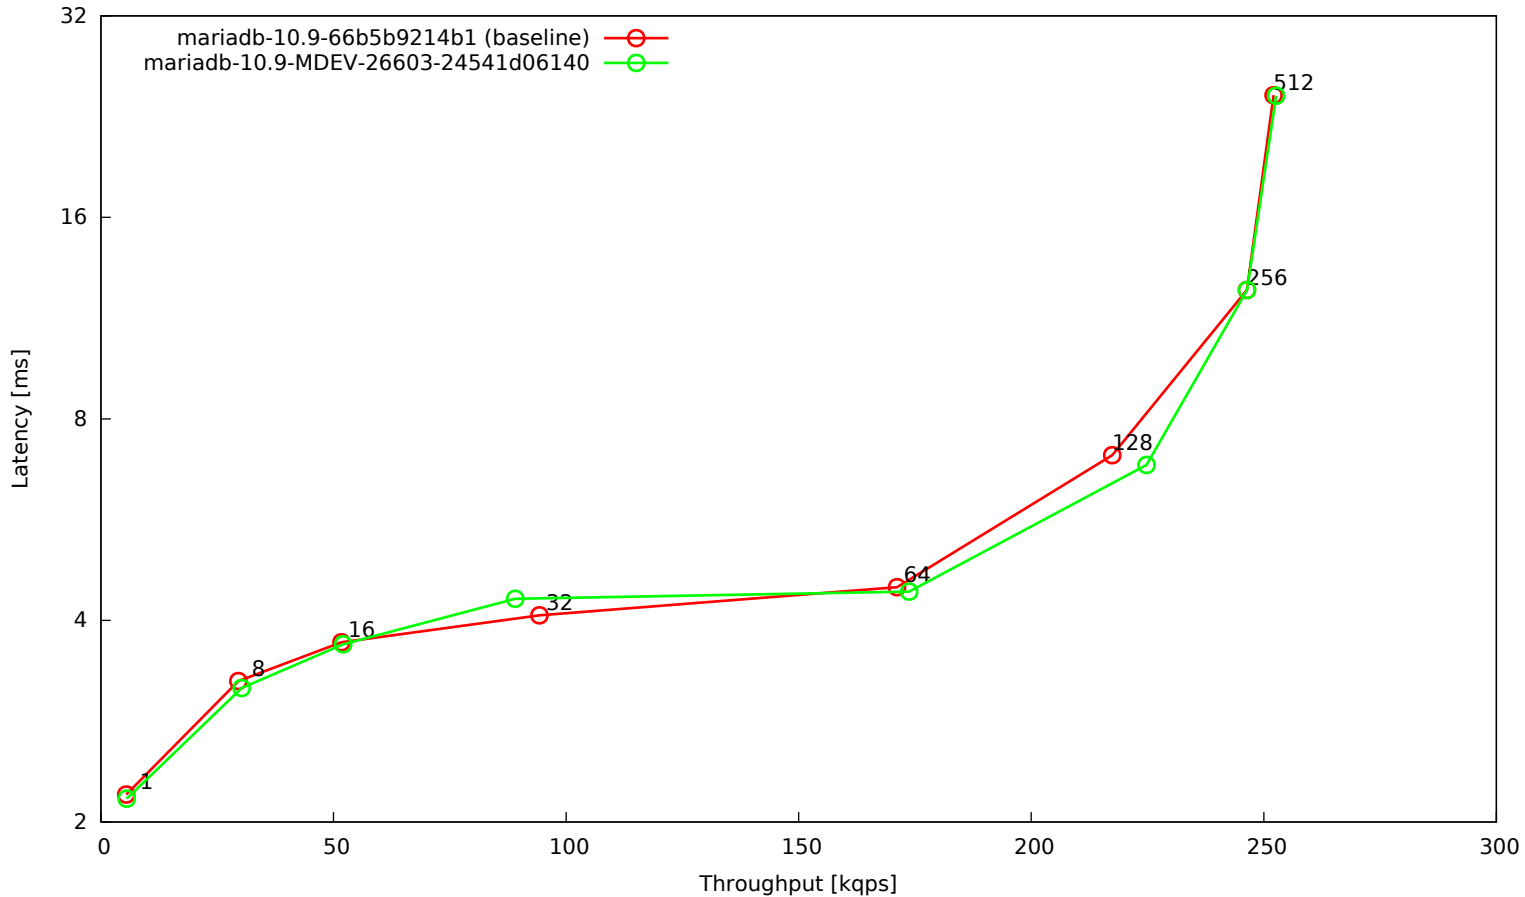

OLTP read/write 90:10, 16 tables, 4G data set, 32G buffer pool, SSD

OLTP read/write default mix, 16 tables, 4G data set, 32G buffer pool, SSD

OLTP update indexed column, 16 tables, 4G data set, 32G buffer pool, SSD

OLTP update indexed column (10 per trx), 16 tables, 4G data set, 32G buffer pool, SSD

OLTP update unindexed column, 16 tables, 4G data set, 32G buffer pool, SSD

OLTP update unindexed column (10 per trx), 16 tables, 4G data set, 32G buffer pool, SSD