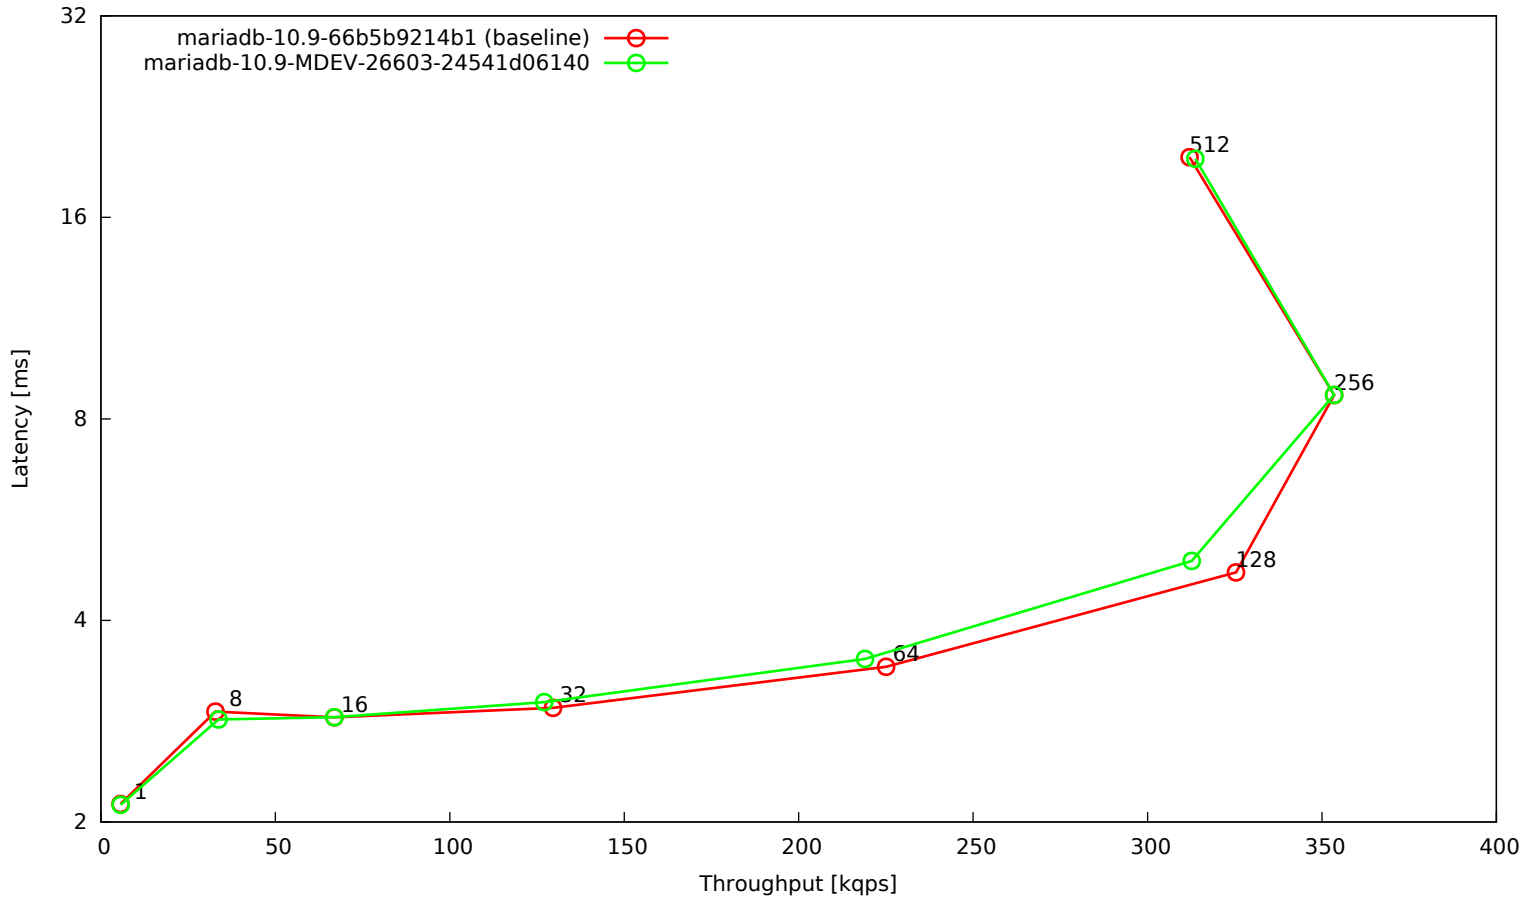

OLTP read/write 90:10, 16 tables, 4G data set, 32G buffer pool, SSD

OLTP read/write default mix, 16 tables, 4G data set, 32G buffer pool, SSD

OLTP update indexed column, 16 tables, 4G data set, 32G buffer pool, SSD

OLTP update indexed column (10 per trx), 16 tables, 4G data set, 32G buffer pool, SSD

OLTP update unindexed column, 16 tables, 4G data set, 32G buffer pool, SSD

OLTP update unindexed column (10 per trx), 16 tables, 4G data set, 32G buffer pool, SSD