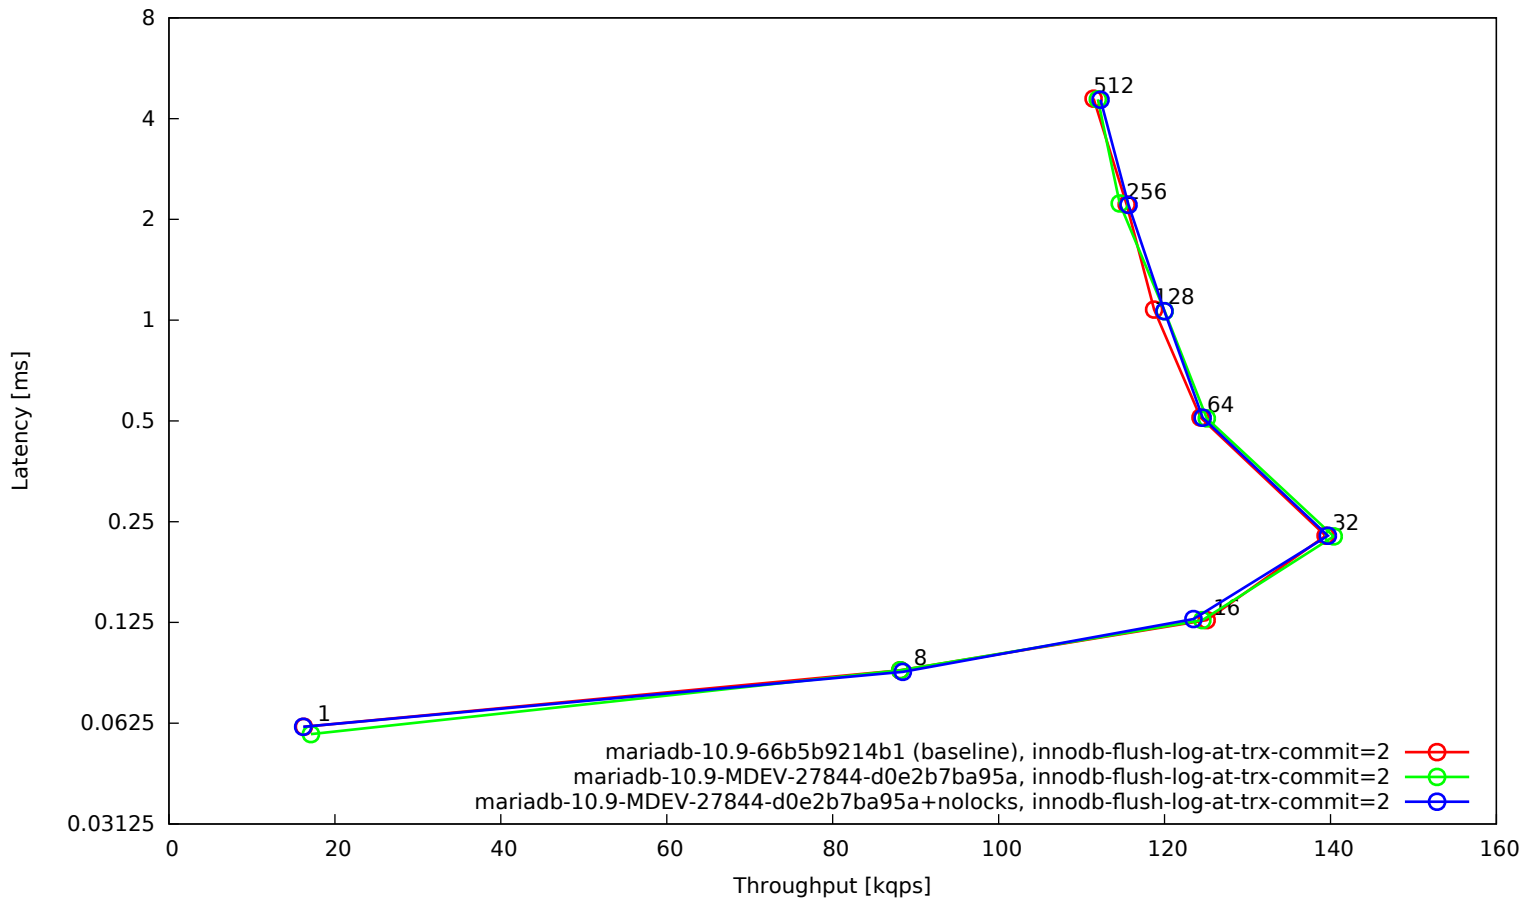

OLTP insert (autoinc), 16 tables, 4G data set, 32G buffer pool, SSD

OLTP insert (no autoinc), 16 tables, 4G data set, 32G buffer pool, SSD