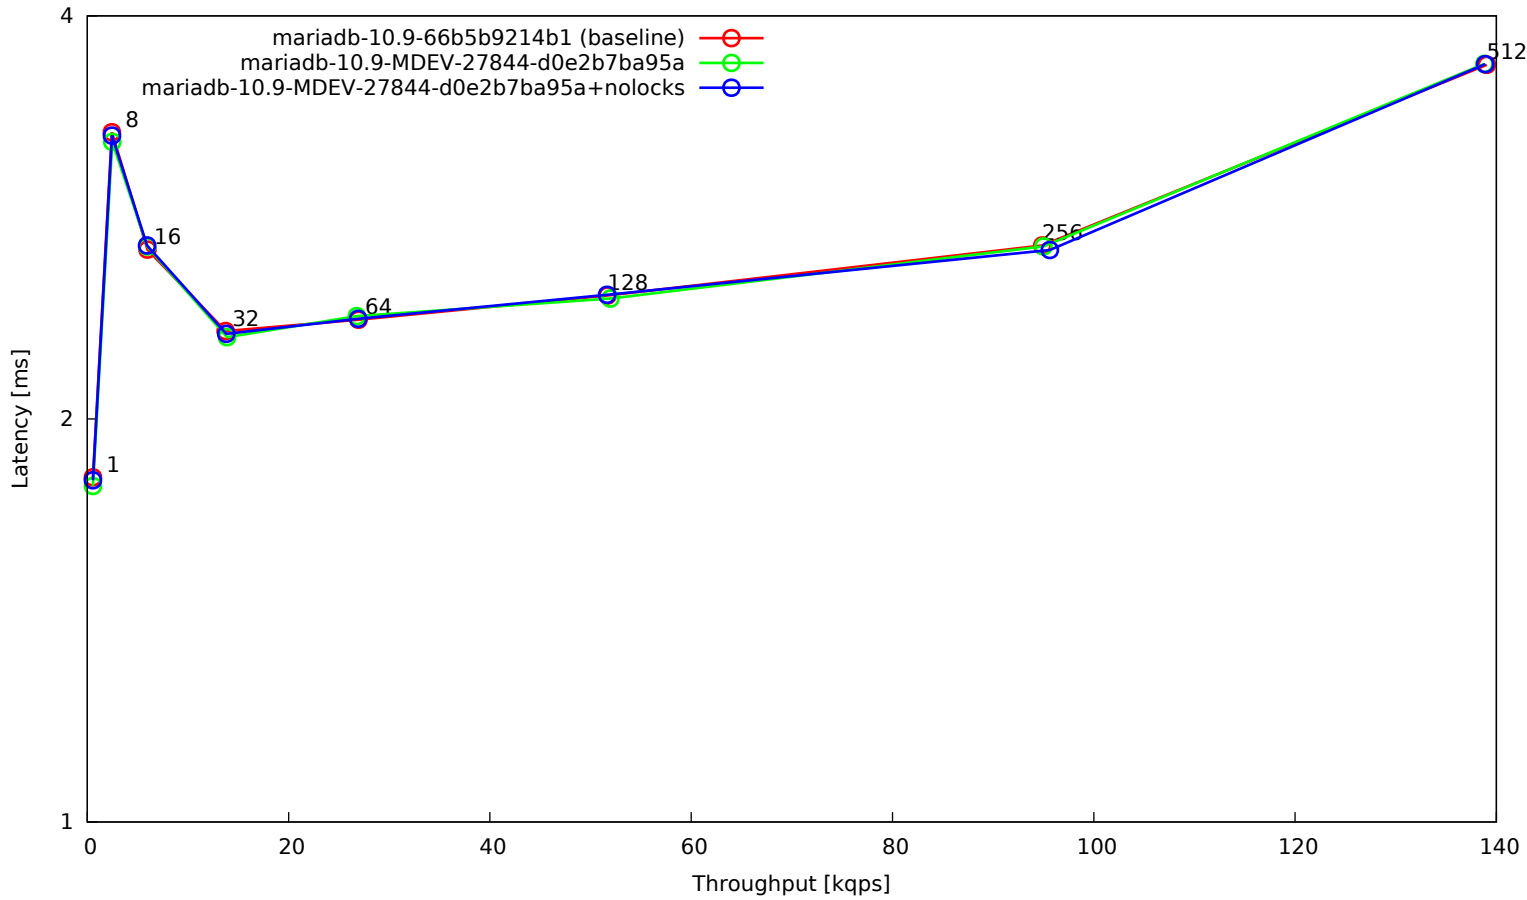

OLTP insert (autoinc), 16 tables, 4G data set, 32G buffer pool, SSD

OLTP insert (no autoinc), 16 tables, 4G data set, 32G buffer pool, SSD