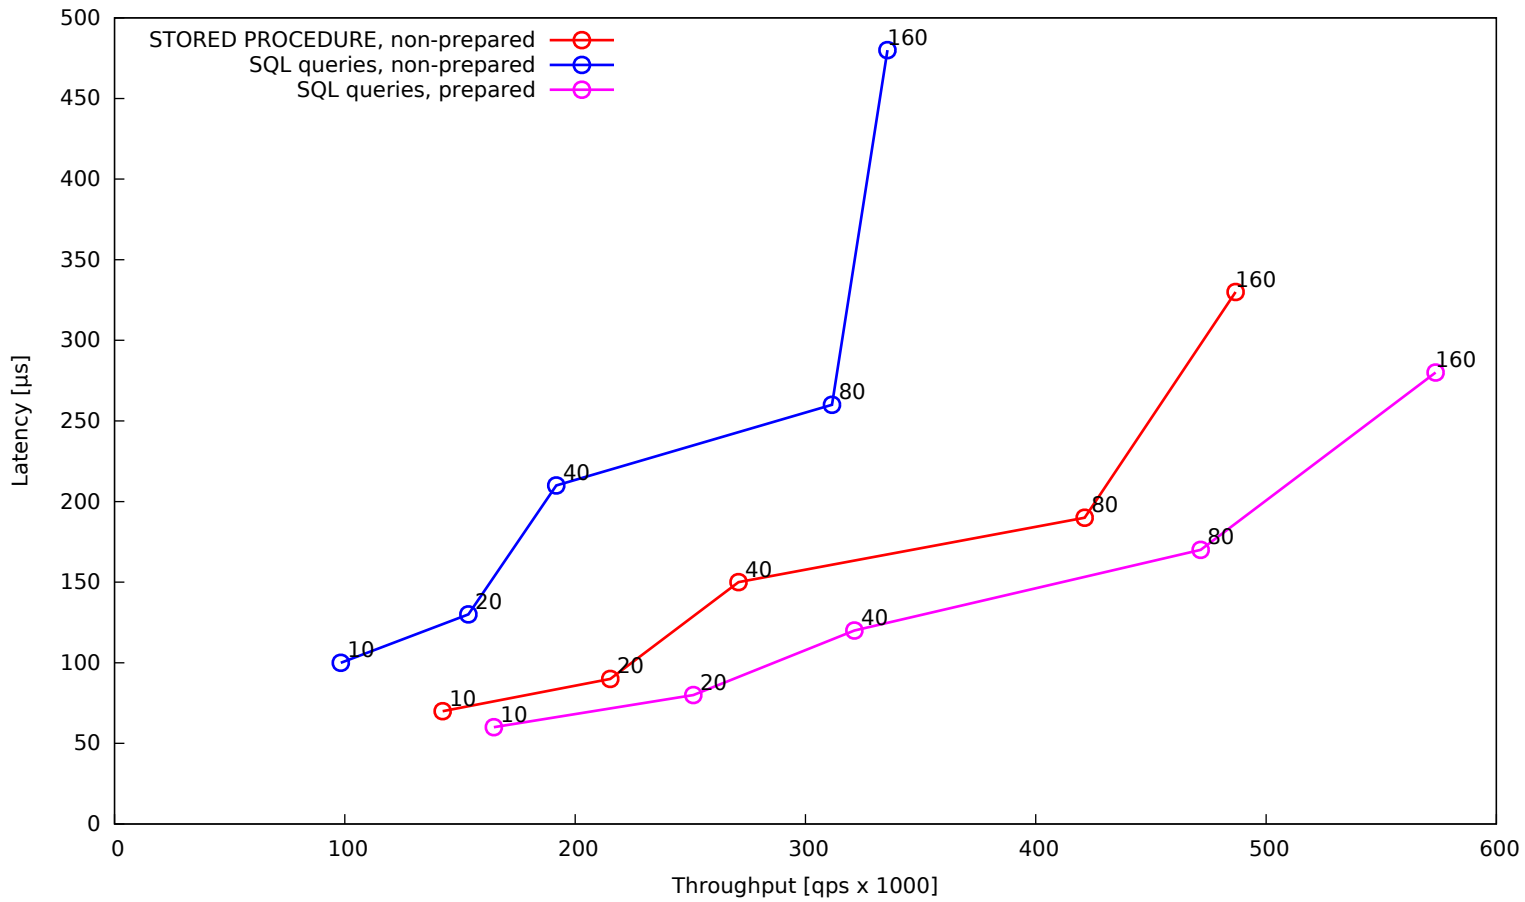

Sysbench OLTP, 10 Tables x 1 mio rows, Workload point-select, PostgreSQL 13.5, yang04g

Sysbench OLTP, 10 Tables x 1 mio rows, Workload point-select, PostgreSQL 13.5, yang04g

Sysbench OLTP, 10 Tables x 1 mio rows, Workload point-select, PostgreSQL 13.5, yang04g

Sysbench OLTP, 10 Tables x 1 mio rows, Workload point-select, PostgreSQL 13.5, yang04g