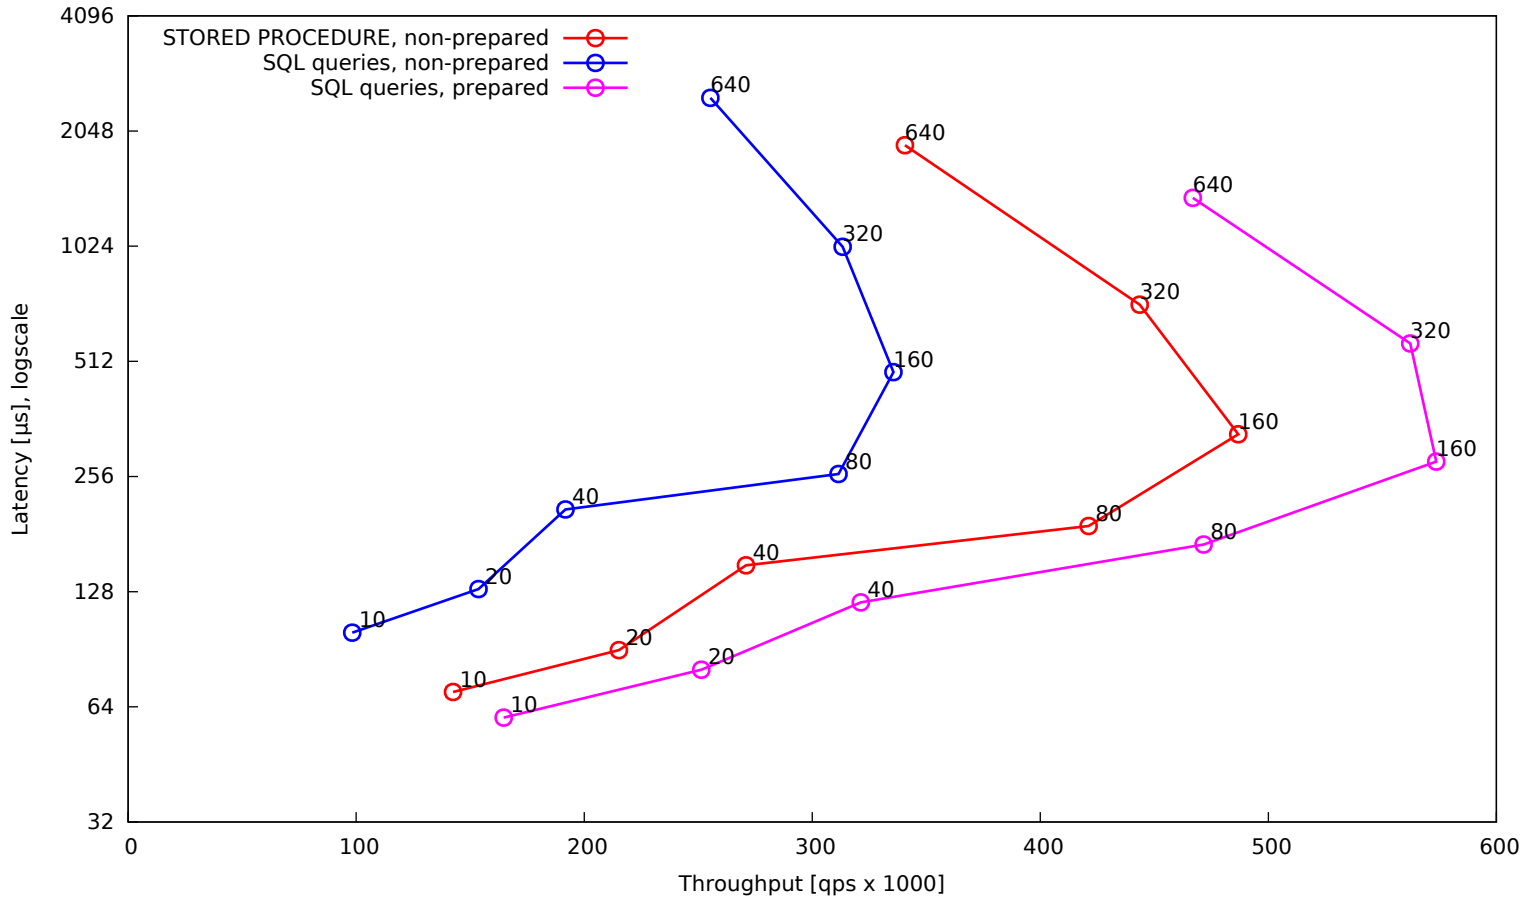

Sysbench OLTP, 10 Tables x 1 mio rows, Workload point-select, PostgreSQL 13.5, yang04g

Sysbench OLTP, 10 Tables x 1 mio rows, Workload point-select, PostgreSQL 13.5, yang04g

Sysbench OLTP, 10 Tables x 1 mio rows, Workload point-select, PostgreSQL 13.5, yang04g

Sysbench OLTP, 10 Tables x 1 mio rows, Workload point-select, PostgreSQL 13.5, yang04g