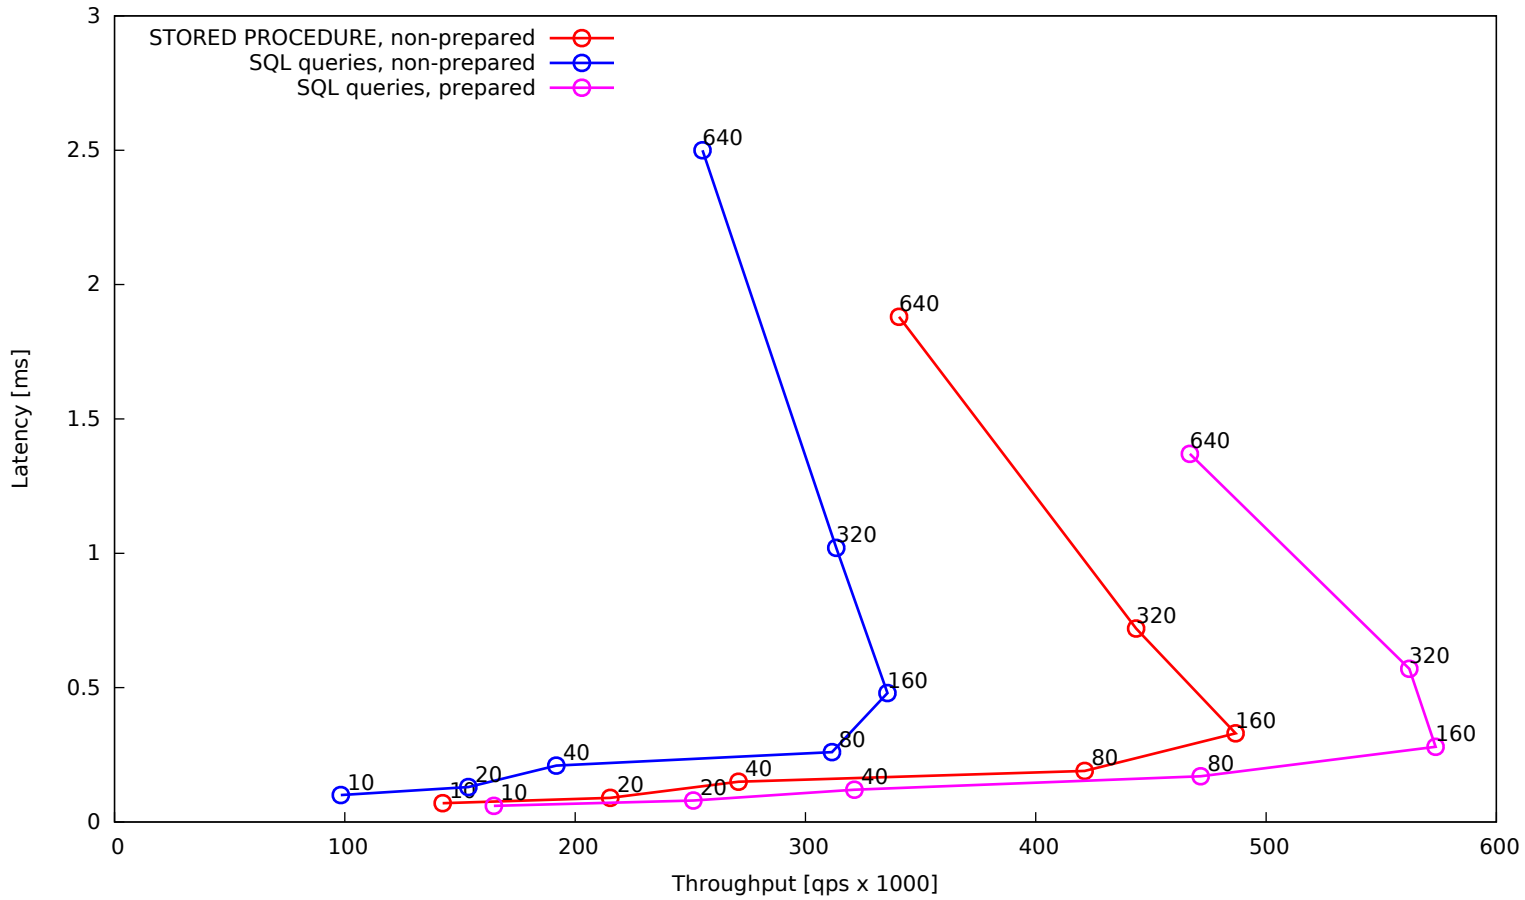

Sysbench OLTP, 10 Tables x 1 mio rows, Workload point-select, PostgreSQL 13.5, yang04g

Sysbench OLTP, 10 Tables x 1 mio rows, Workload point-select, PostgreSQL 13.5, yang04g

Sysbench OLTP, 10 Tables x 1 mio rows, Workload point-select, PostgreSQL 13.5, yang04g

Sysbench OLTP, 10 Tables x 1 mio rows, Workload point-select, PostgreSQL 13.5, yang04g