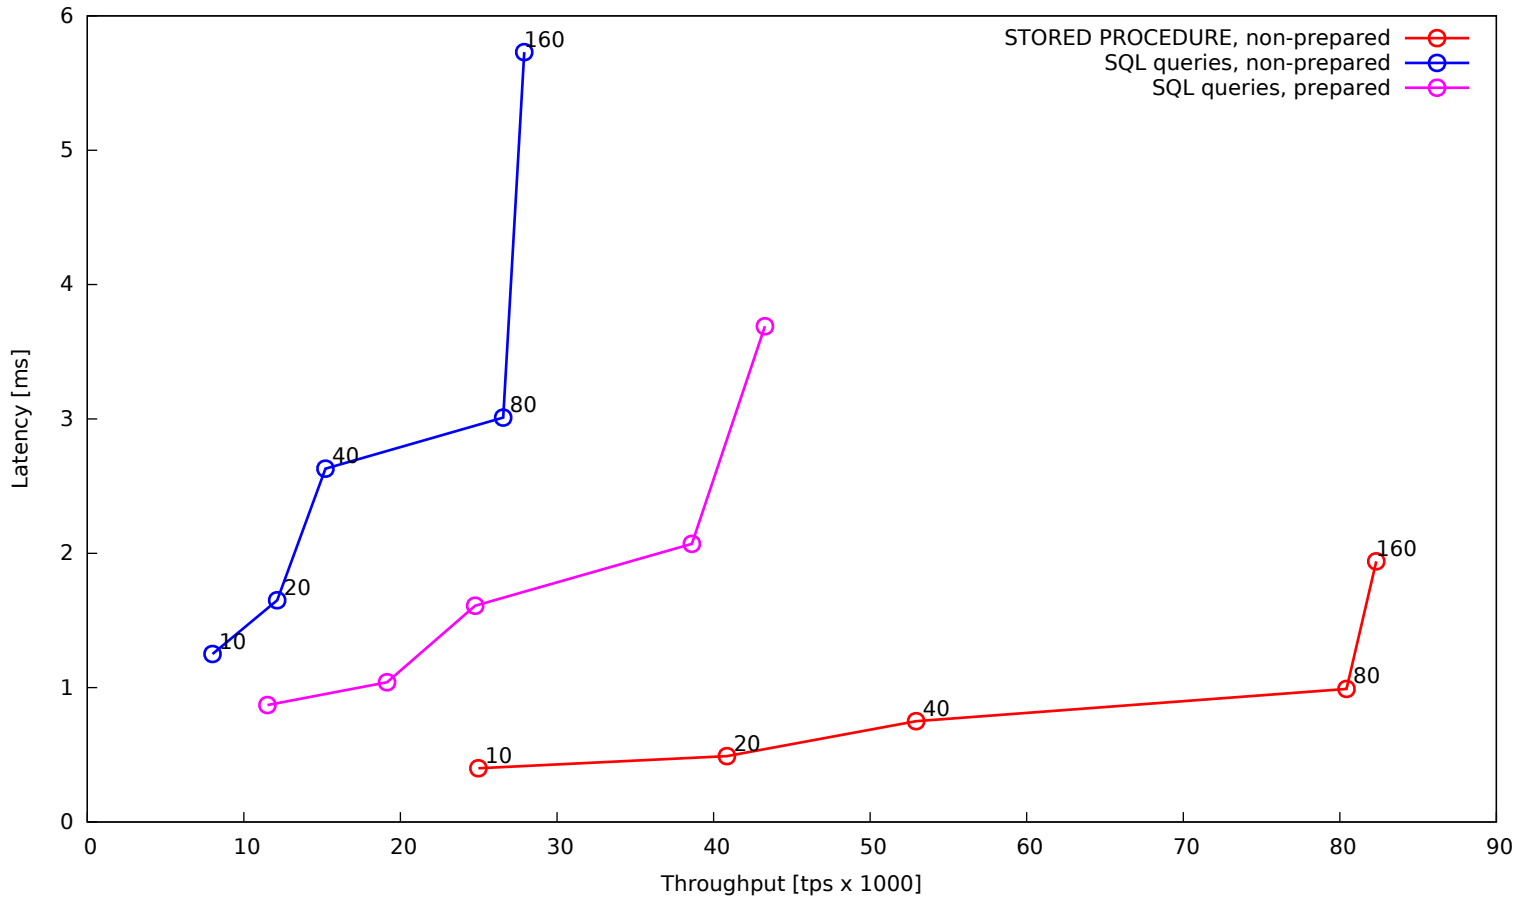

Sysbench OLTP, 10 Tables x 1 mio rows, Workload 90:10, PostgreSQL 13.5, yang04g

Sysbench OLTP, 10 Tables x 1 mio rows, Workload 90:10, PostgreSQL 13.5, yang04g

Sysbench OLTP, 10 Tables x 1 mio rows, Workload 90:10, PostgreSQL 13.5, yang04g

Sysbench OLTP, 10 Tables x 1 mio rows, Workload 90:10, PostgreSQL 13.5, yang04g