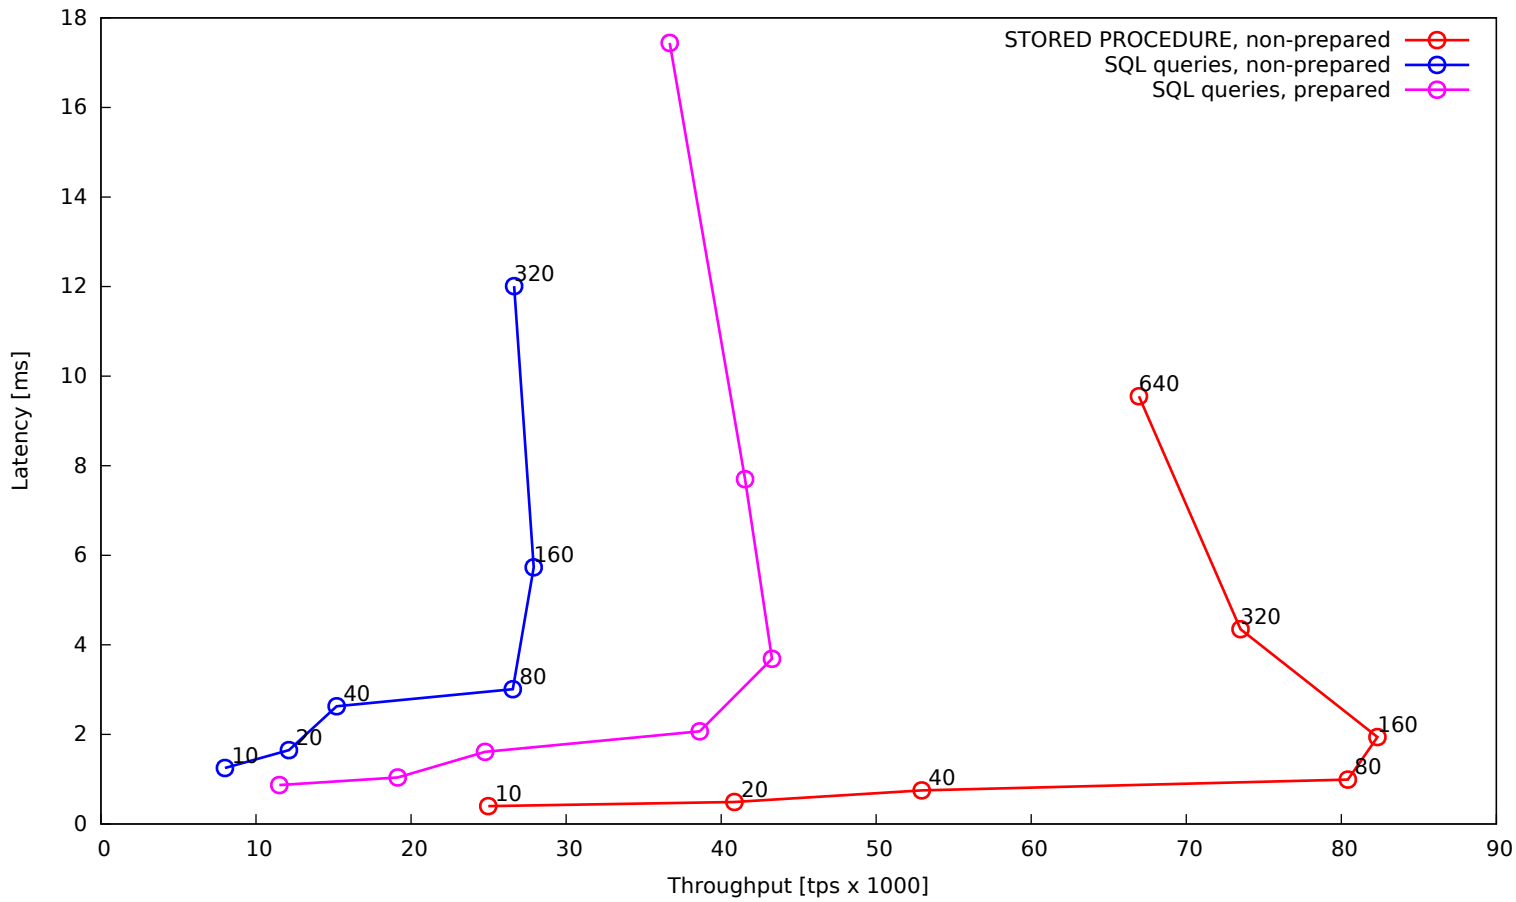

Sysbench OLTP, 10 Tables x 1 mio rows, Workload 90:10, PostgreSQL 13.5, yang04g

Sysbench OLTP, 10 Tables x 1 mio rows, Workload 90:10, PostgreSQL 13.5, yang04g

Sysbench OLTP, 10 Tables x 1 mio rows, Workload 90:10, PostgreSQL 13.5, yang04g

Sysbench OLTP, 10 Tables x 1 mio rows, Workload 90:10, PostgreSQL 13.5, yang04g