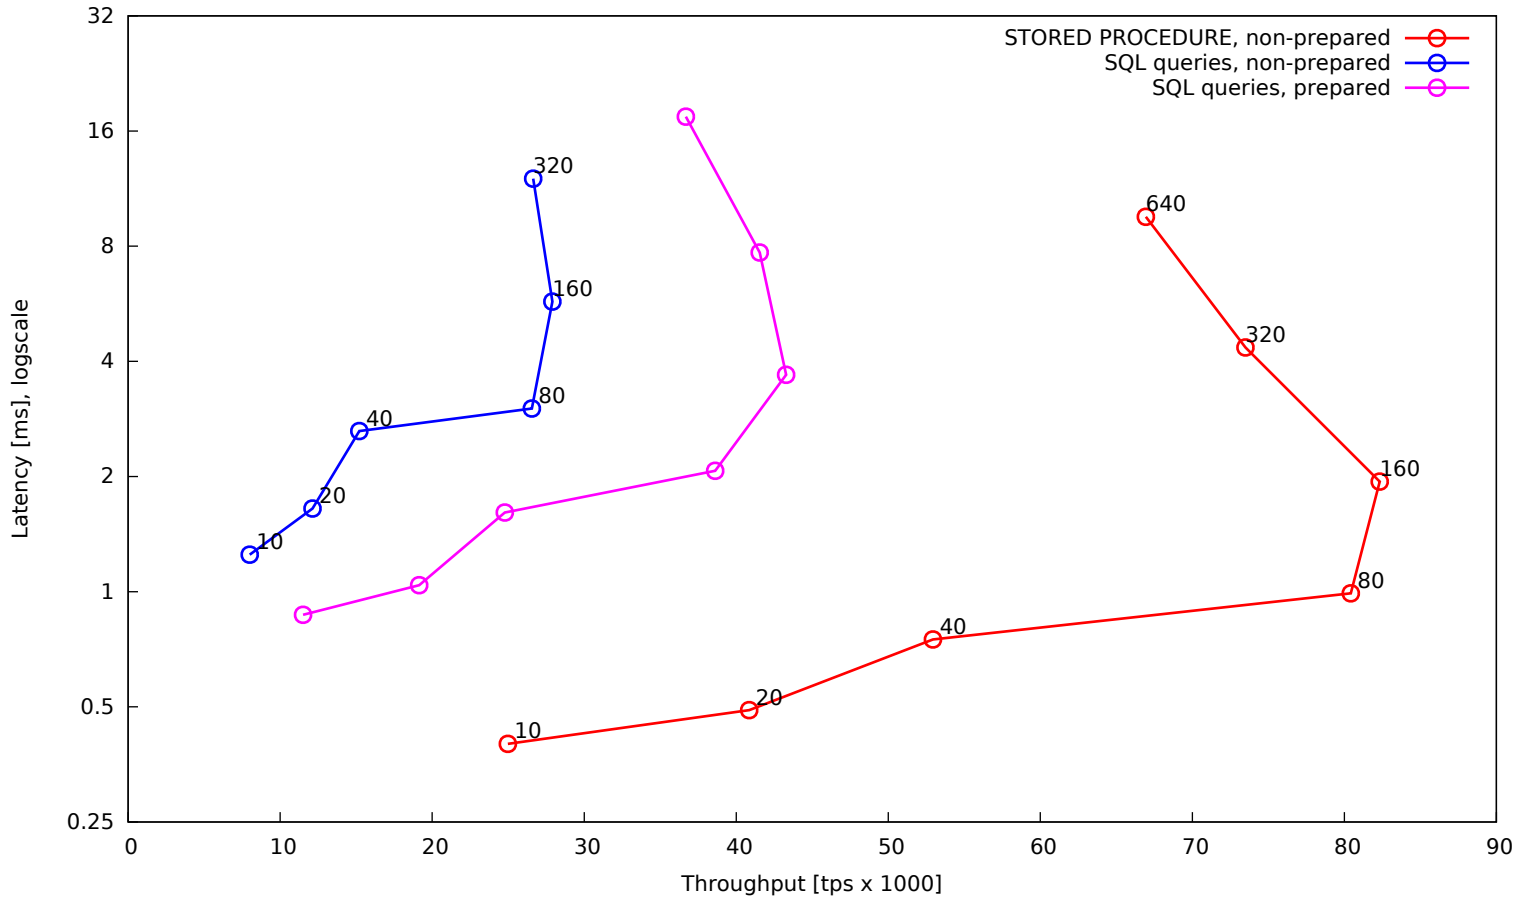

Sysbench OLTP, 10 Tables x 1 mio rows, Workload 90:10, PostgreSQL 13.5, yang04g

Sysbench OLTP, 10 Tables x 1 mio rows, Workload 90:10, PostgreSQL 13.5, yang04g

Sysbench OLTP, 10 Tables x 1 mio rows, Workload 90:10, PostgreSQL 13.5, yang04g

Sysbench OLTP, 10 Tables x 1 mio rows, Workload 90:10, PostgreSQL 13.5, yang04g