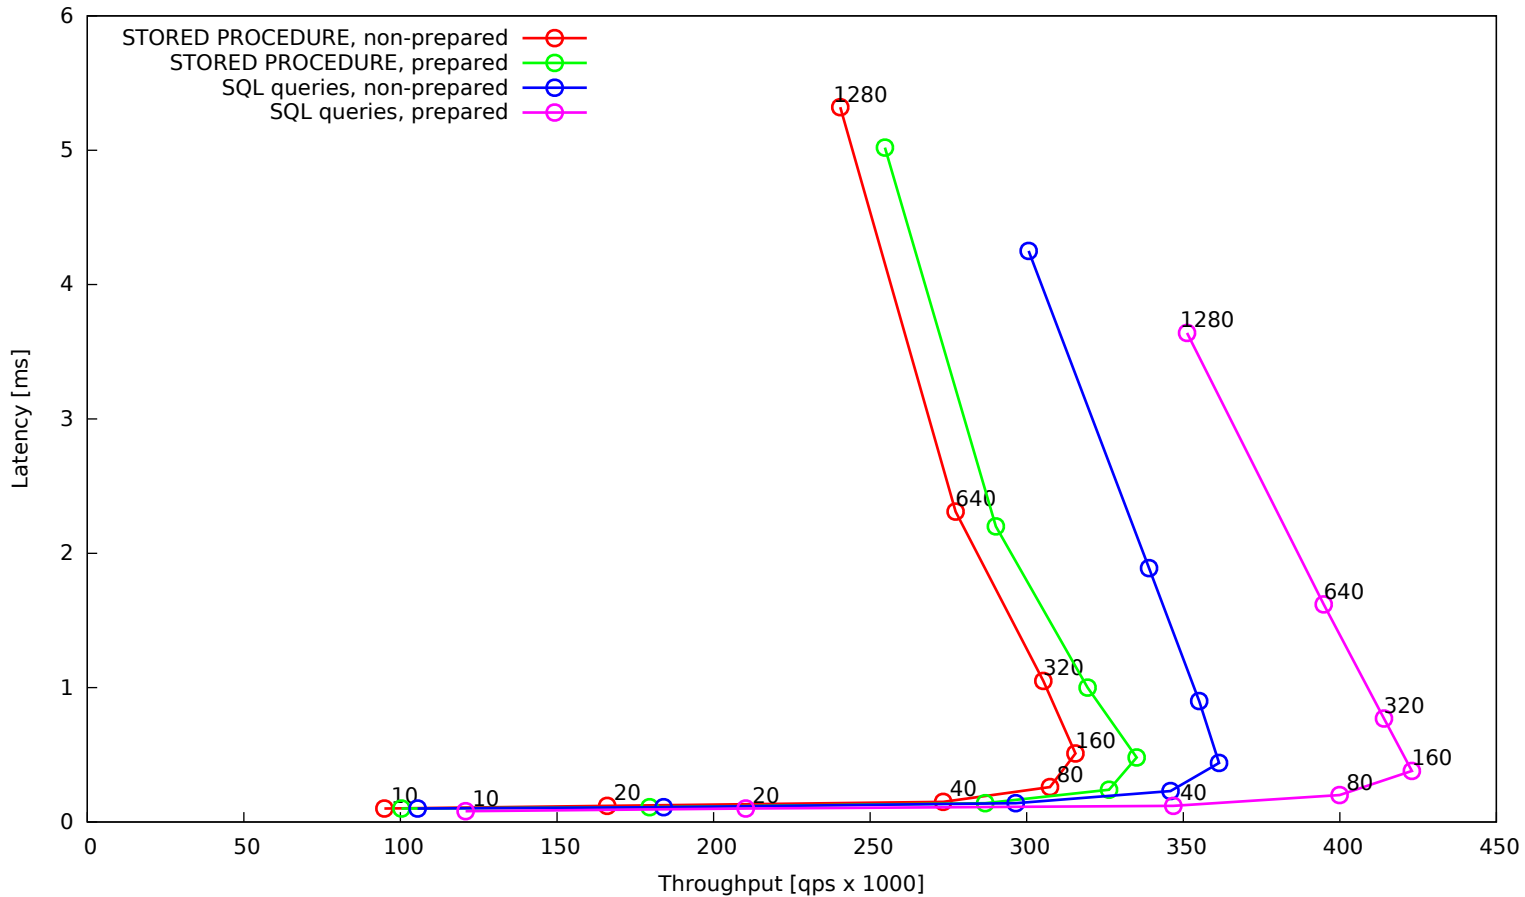

Sysbench OLTP, 10 Tables x 1 mio rows, Workload point-select, MariaDB-10.7.3, yang04h

Sysbench OLTP, 10 Tables x 1 mio rows, Workload point-select, MariaDB-10.7.3, yang04h

Sysbench OLTP, 10 Tables x 1 mio rows, Workload point-select, MariaDB-10.7.3, yang04h

Sysbench OLTP, 10 Tables x 1 mio rows, Workload point-select, MariaDB-10.7.3, yang04h