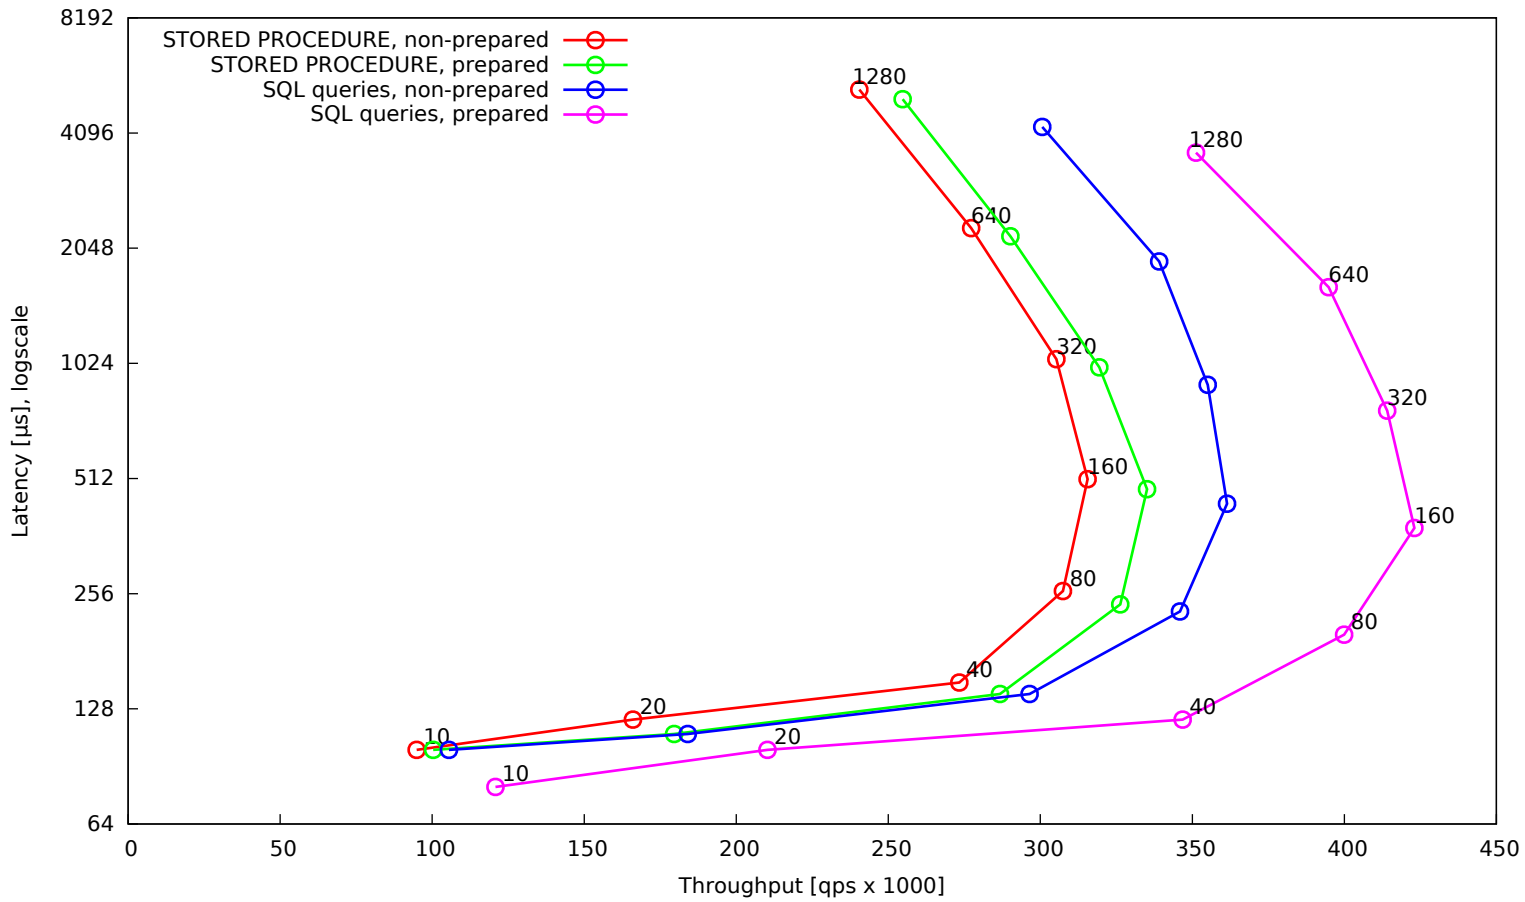

Sysbench OLTP, 10 Tables x 1 mio rows, Workload point-select, MariaDB-10.7.3, yang04h

Sysbench OLTP, 10 Tables x 1 mio rows, Workload point-select, MariaDB-10.7.3, yang04h

Sysbench OLTP, 10 Tables x 1 mio rows, Workload point-select, MariaDB-10.7.3, yang04h

Sysbench OLTP, 10 Tables x 1 mio rows, Workload point-select, MariaDB-10.7.3, yang04h