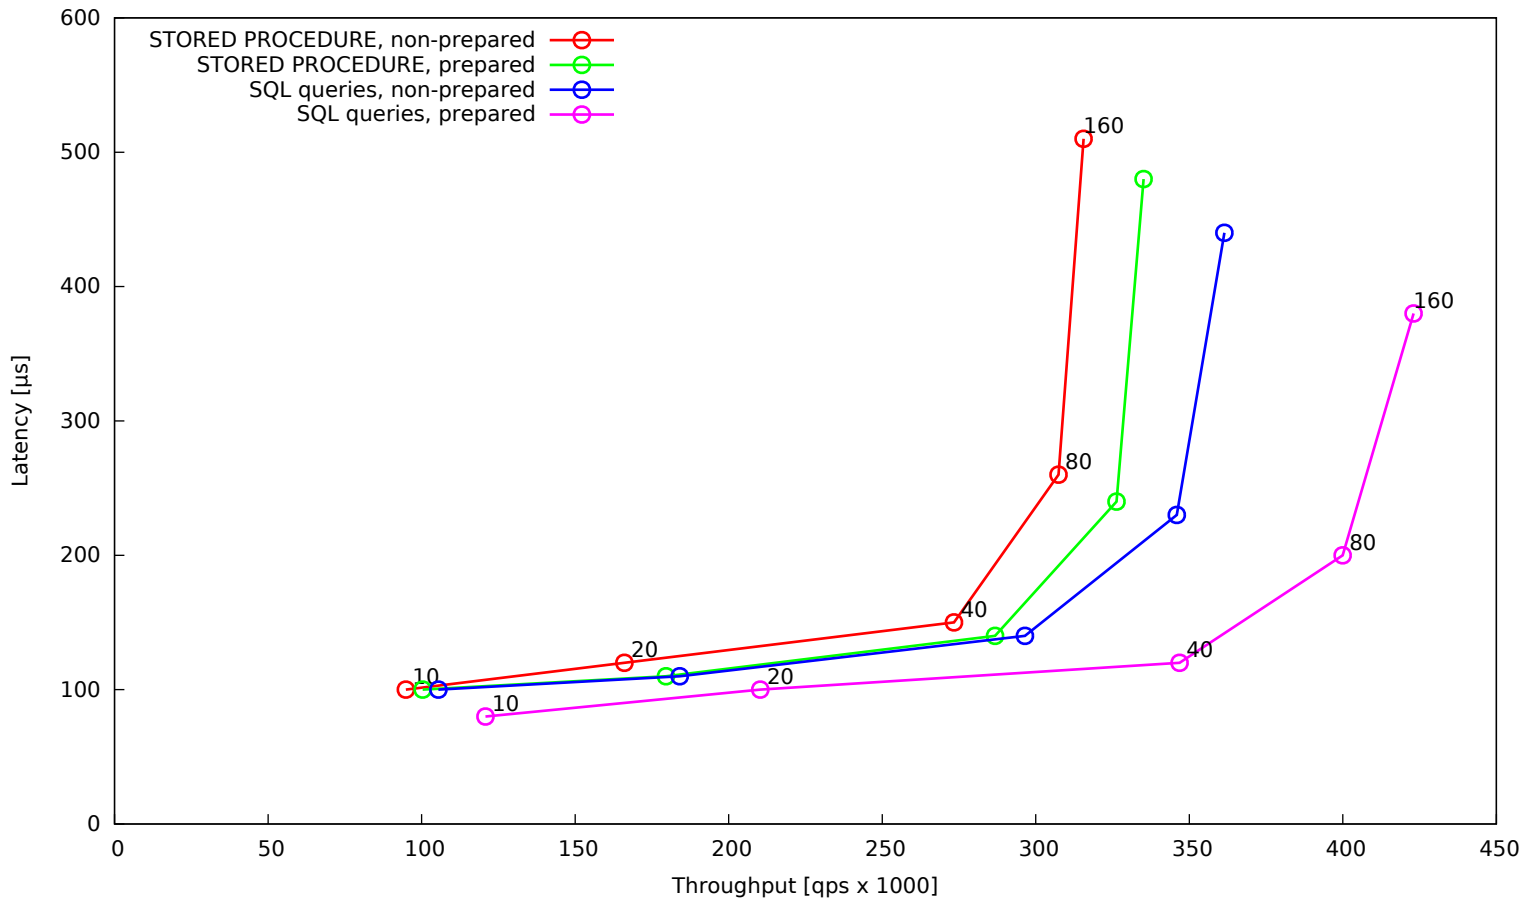

Sysbench OLTP, 10 Tables x 1 mio rows, Workload point-select, MariaDB-10.7.3, yang04h

Sysbench OLTP, 10 Tables x 1 mio rows, Workload point-select, MariaDB-10.7.3, yang04h

Sysbench OLTP, 10 Tables x 1 mio rows, Workload point-select, MariaDB-10.7.3, yang04h

Sysbench OLTP, 10 Tables x 1 mio rows, Workload point-select, MariaDB-10.7.3, yang04h