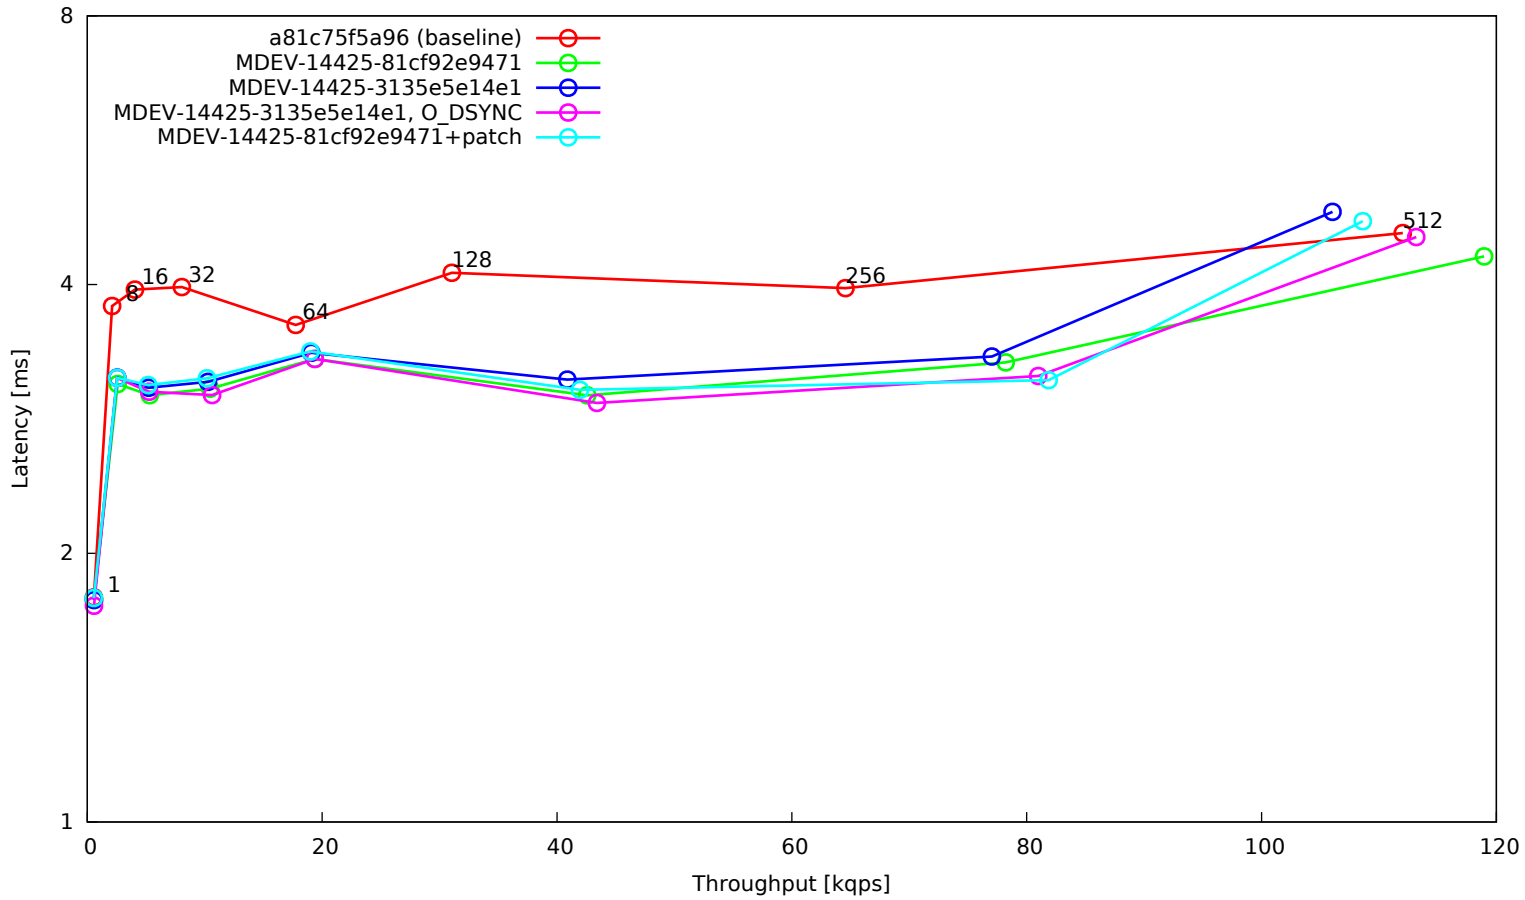

OLTP read/write 90:10, 16 tables, 8G data set, 32G buffer pool, SSD

OLTP point selects, 16 tables, 8G data set, 32G buffer pool, SSD

OLTP read-only, 16 tables, 8G data set, 32G buffer pool, SSD

OLTP read/write default mix, 16 tables, 8G data set, 32G buffer pool, SSD

OLTP update indexed column, 16 tables, 8G data set, 32G buffer pool, SSD

OLTP update indexed column (10 per trx), 16 tables, 8G data set, 32G buffer pool, SSD

OLTP update unindexed column, 16 tables, 8G data set, 32G buffer pool, SSD

OLTP update unindexed column (10 per trx), 16 tables, 8G data set, 32G buffer pool, SSD