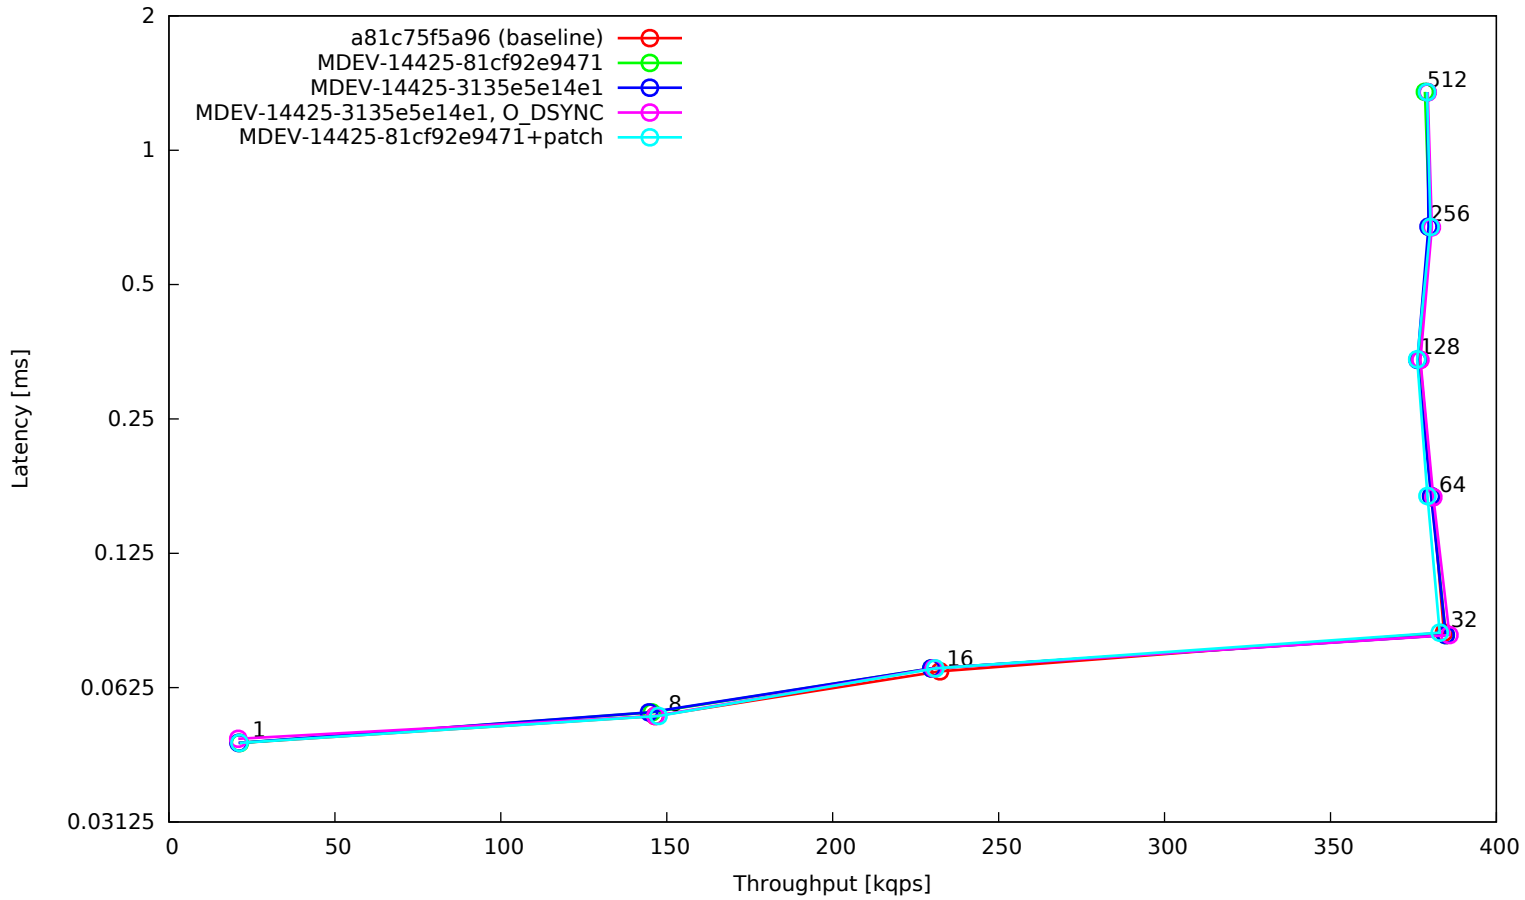

OLTP read/write 90:10, 16 tables, 8G data set, 32G buffer pool, SSD

OLTP point selects, 16 tables, 8G data set, 32G buffer pool, SSD

OLTP read-only, 16 tables, 8G data set, 32G buffer pool, SSD

OLTP read/write default mix, 16 tables, 8G data set, 32G buffer pool, SSD

OLTP update indexed column, 16 tables, 8G data set, 32G buffer pool, SSD

OLTP update indexed column (10 per trx), 16 tables, 8G data set, 32G buffer pool, SSD

OLTP update unindexed column, 16 tables, 8G data set, 32G buffer pool, SSD

OLTP update unindexed column (10 per trx), 16 tables, 8G data set, 32G buffer pool, SSD