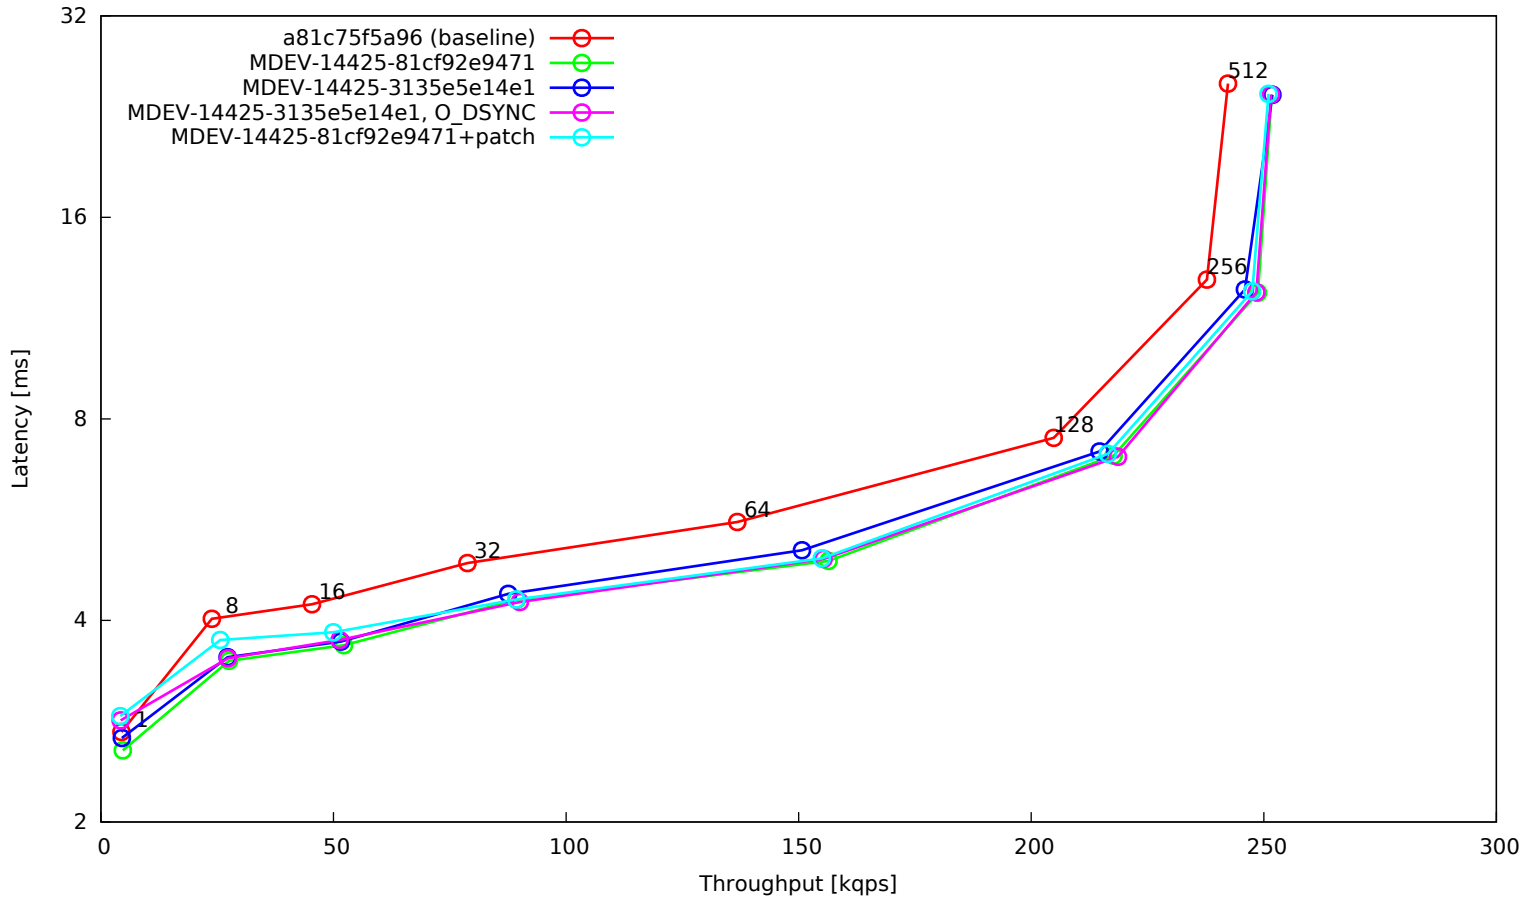

OLTP read/write 90:10, 16 tables, 8G data set, 32G buffer pool, SSD

OLTP point selects, 16 tables, 8G data set, 32G buffer pool, SSD

OLTP read-only, 16 tables, 8G data set, 32G buffer pool, SSD

OLTP read/write default mix, 16 tables, 8G data set, 32G buffer pool, SSD

OLTP update indexed column, 16 tables, 8G data set, 32G buffer pool, SSD

OLTP update indexed column (10 per trx), 16 tables, 8G data set, 32G buffer pool, SSD

OLTP update unindexed column, 16 tables, 8G data set, 32G buffer pool, SSD

OLTP update unindexed column (10 per trx), 16 tables, 8G data set, 32G buffer pool, SSD