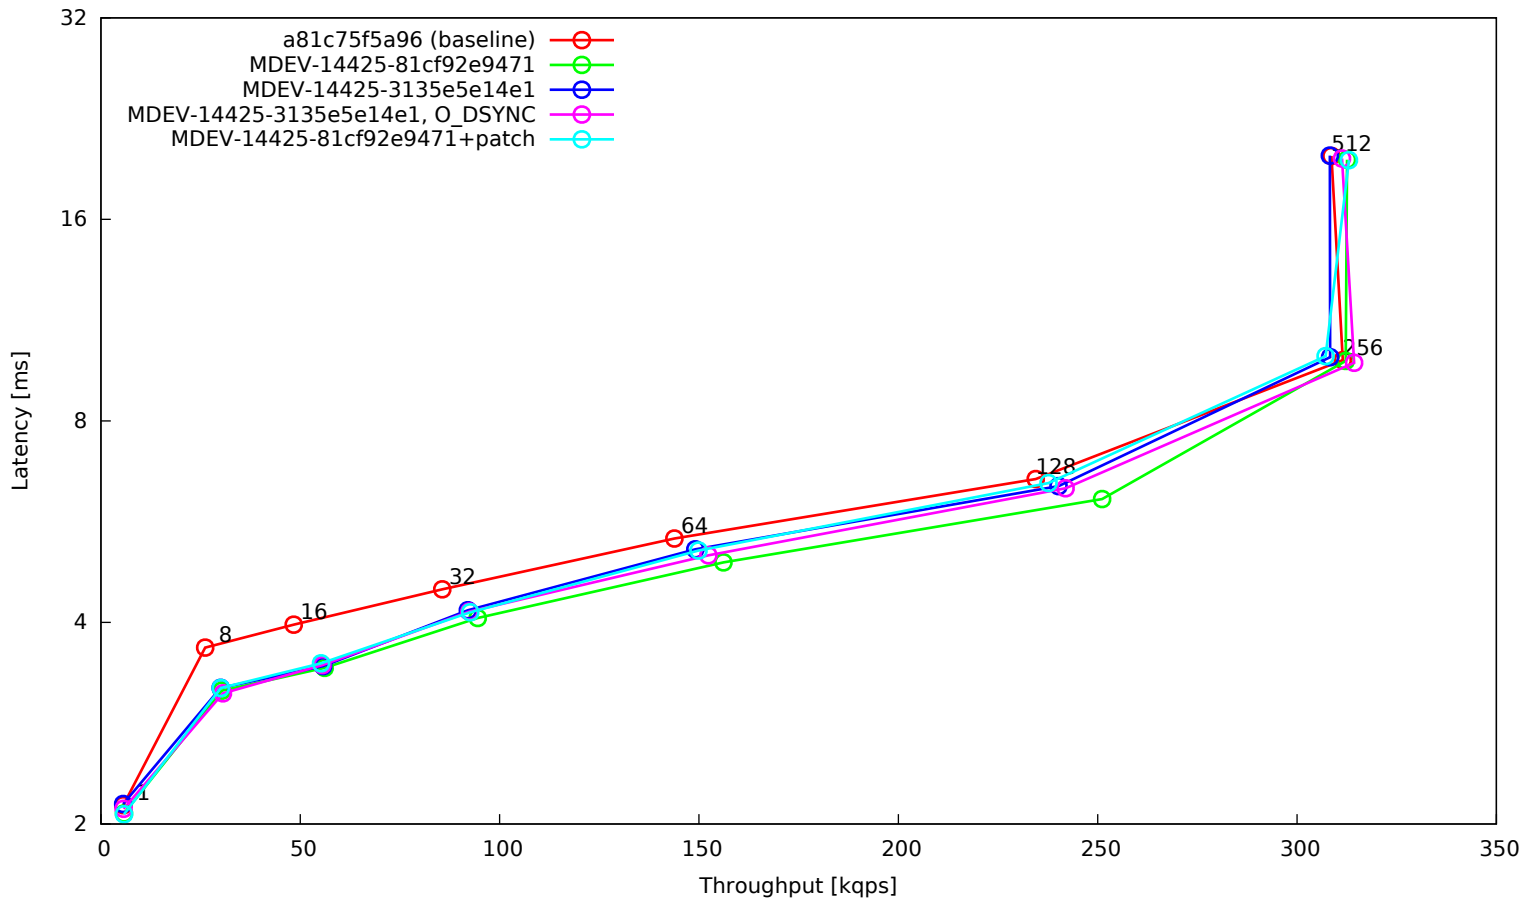

OLTP read/write 90:10, 16 tables, 8G data set, 32G buffer pool, SSD

OLTP point selects, 16 tables, 8G data set, 32G buffer pool, SSD

OLTP read-only, 16 tables, 8G data set, 32G buffer pool, SSD

OLTP read/write default mix, 16 tables, 8G data set, 32G buffer pool, SSD

OLTP update indexed column, 16 tables, 8G data set, 32G buffer pool, SSD

OLTP update indexed column (10 per trx), 16 tables, 8G data set, 32G buffer pool, SSD

OLTP update unindexed column, 16 tables, 8G data set, 32G buffer pool, SSD

OLTP update unindexed column (10 per trx), 16 tables, 8G data set, 32G buffer pool, SSD