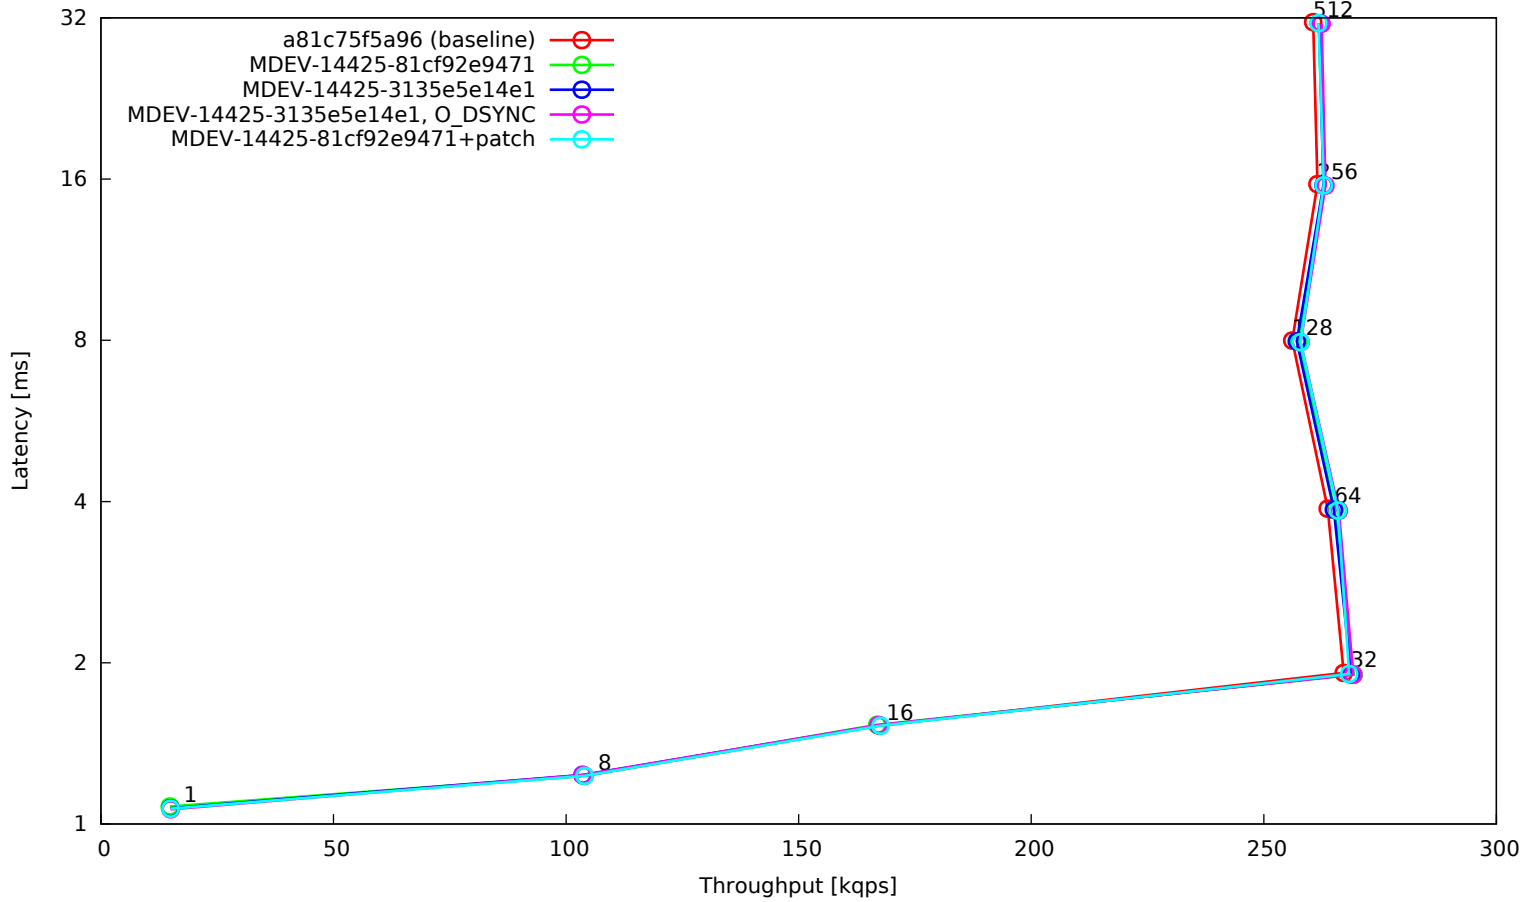

OLTP read/write 90:10, 16 tables, 8G data set, 32G buffer pool, SSD

OLTP point selects, 16 tables, 8G data set, 32G buffer pool, SSD

OLTP read-only, 16 tables, 8G data set, 32G buffer pool, SSD

OLTP read/write default mix, 16 tables, 8G data set, 32G buffer pool, SSD

OLTP update indexed column, 16 tables, 8G data set, 32G buffer pool, SSD

OLTP update indexed column (10 per trx), 16 tables, 8G data set, 32G buffer pool, SSD

OLTP update unindexed column, 16 tables, 8G data set, 32G buffer pool, SSD

OLTP update unindexed column (10 per trx), 16 tables, 8G data set, 32G buffer pool, SSD