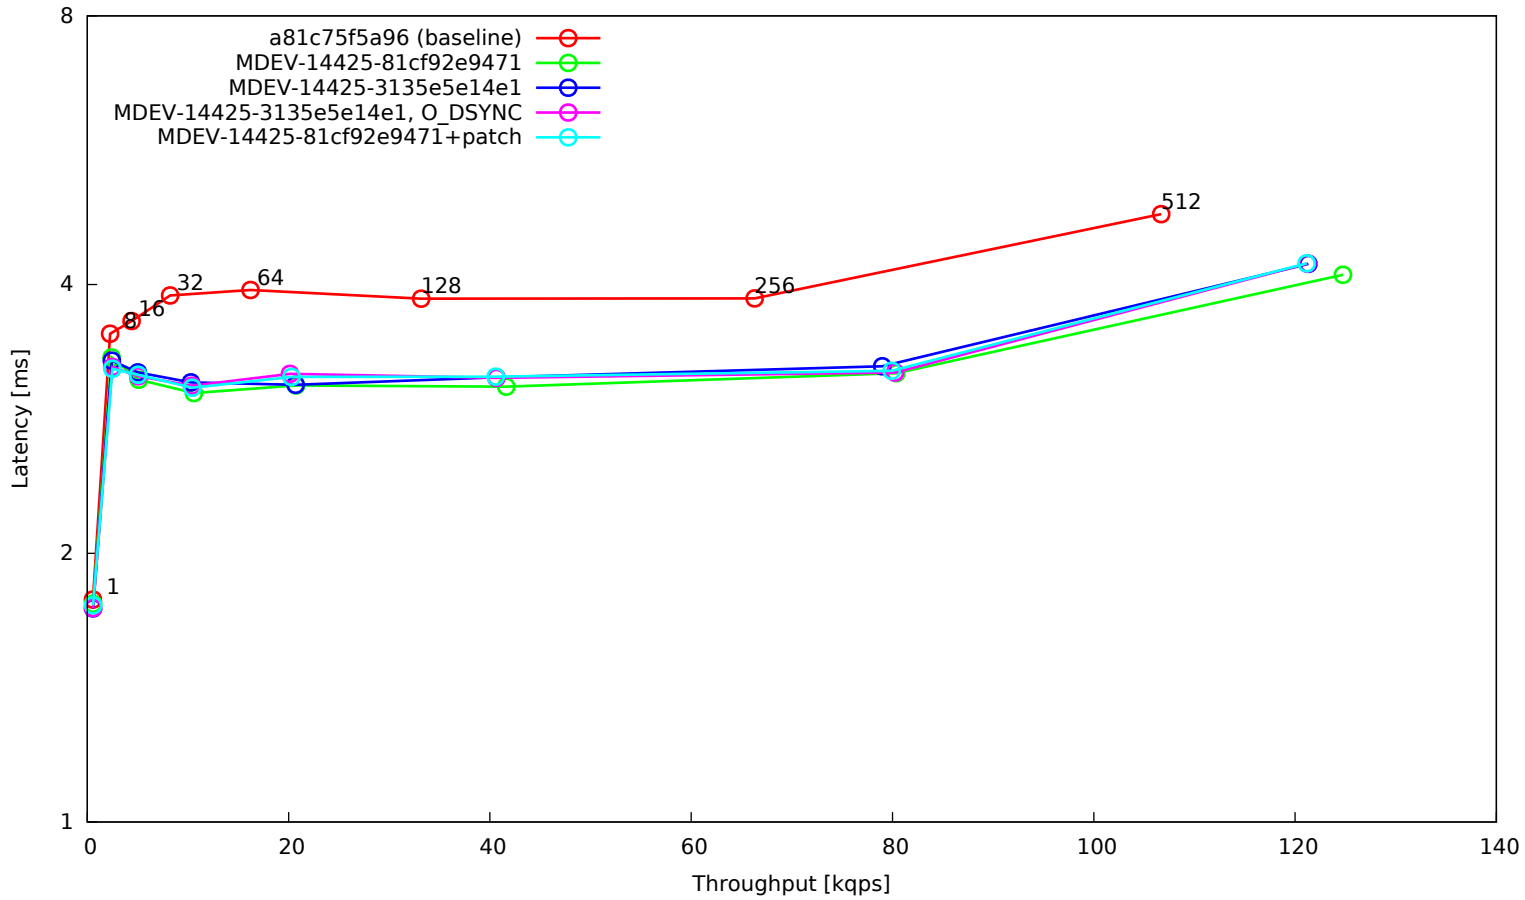

OLTP read/write 90:10, 16 tables, 8G data set, 32G buffer pool, SSD

OLTP point selects, 16 tables, 8G data set, 32G buffer pool, SSD

OLTP read-only, 16 tables, 8G data set, 32G buffer pool, SSD

OLTP read/write default mix, 16 tables, 8G data set, 32G buffer pool, SSD

OLTP update indexed column, 16 tables, 8G data set, 32G buffer pool, SSD

OLTP update indexed column (10 per trx), 16 tables, 8G data set, 32G buffer pool, SSD

OLTP update unindexed column, 16 tables, 8G data set, 32G buffer pool, SSD

OLTP update unindexed column (10 per trx), 16 tables, 8G data set, 32G buffer pool, SSD