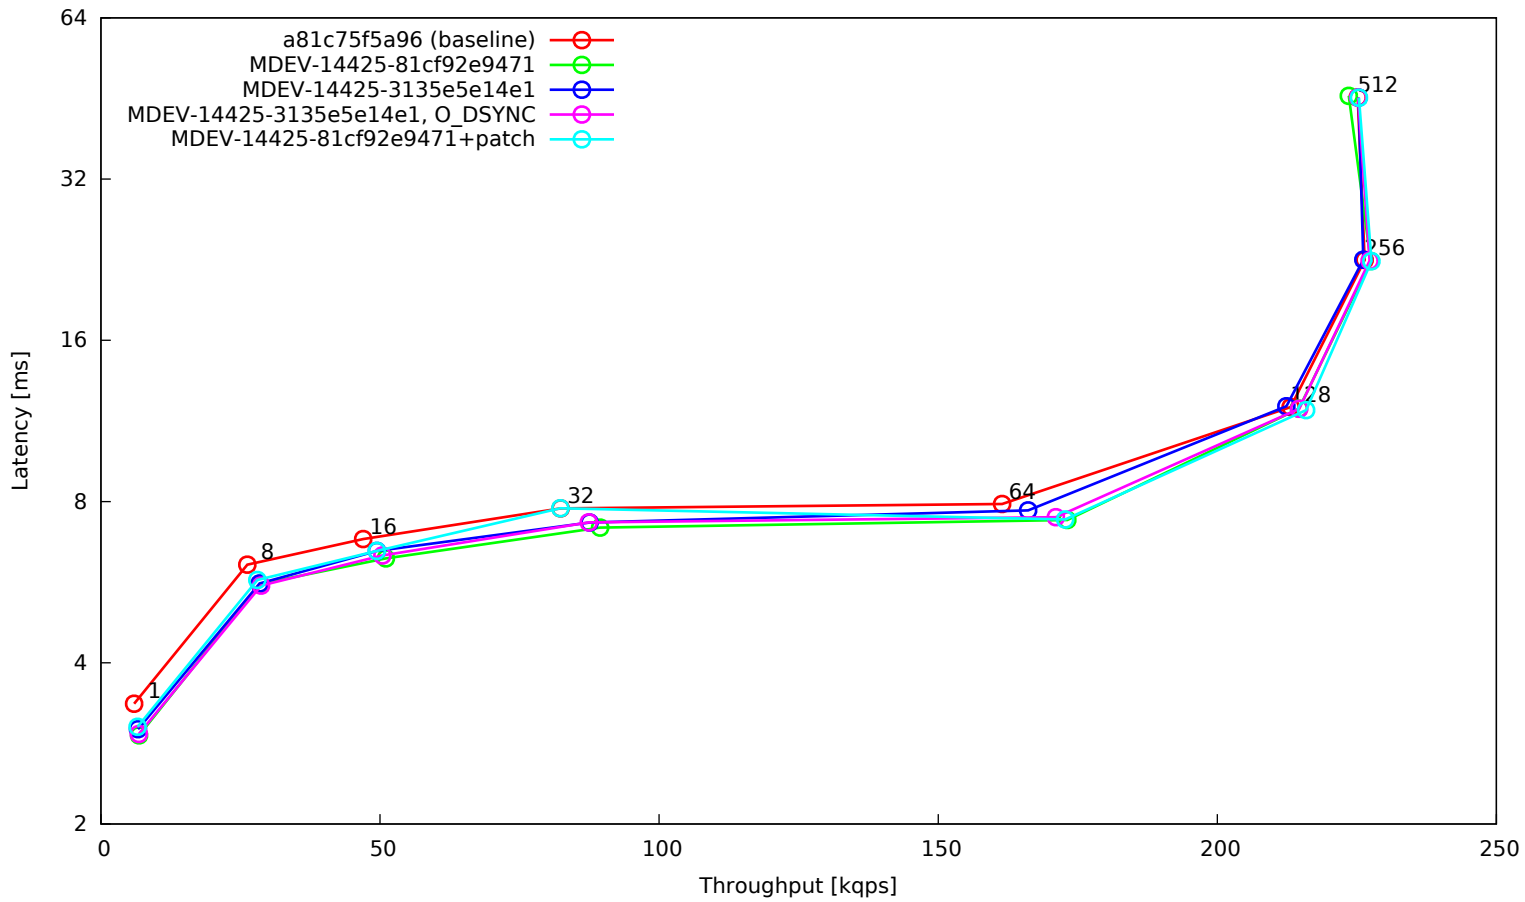

OLTP read/write 90:10, 16 tables, 8G data set, 32G buffer pool, SSD

OLTP point selects, 16 tables, 8G data set, 32G buffer pool, SSD

OLTP read-only, 16 tables, 8G data set, 32G buffer pool, SSD

OLTP read/write default mix, 16 tables, 8G data set, 32G buffer pool, SSD

OLTP update indexed column, 16 tables, 8G data set, 32G buffer pool, SSD

OLTP update indexed column (10 per trx), 16 tables, 8G data set, 32G buffer pool, SSD

OLTP update unindexed column, 16 tables, 8G data set, 32G buffer pool, SSD

OLTP update unindexed column (10 per trx), 16 tables, 8G data set, 32G buffer pool, SSD