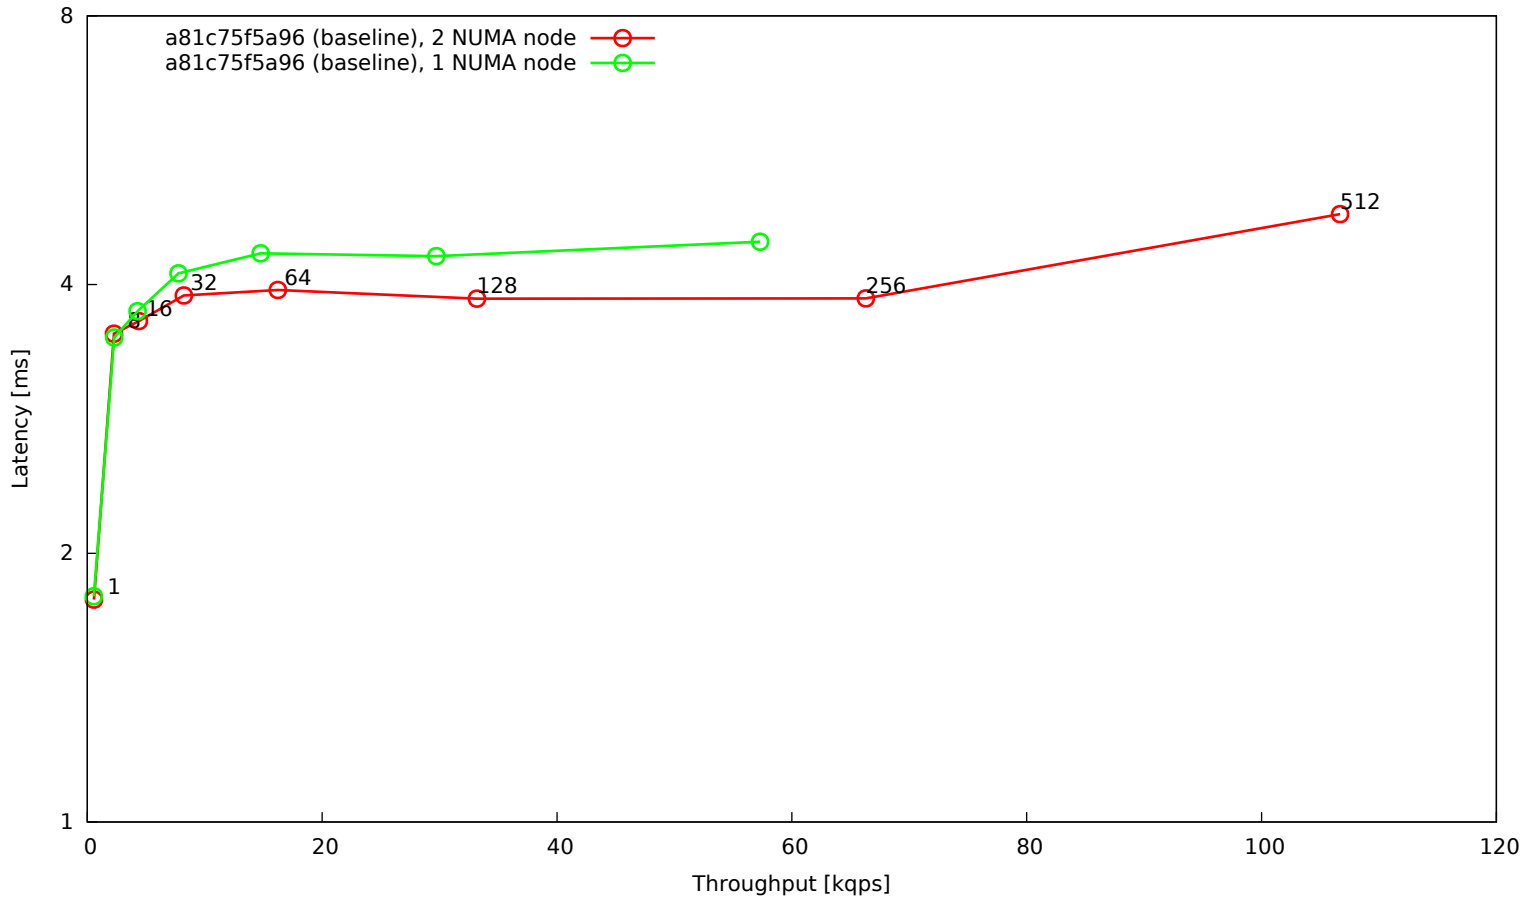

OLTP read/write 90:10, 16 tables, 8G data set, 32G buffer pool, SSD

OLTP point selects, 16 tables, 8G data set, 32G buffer pool, SSD

OLTP read-only, 16 tables, 8G data set, 32G buffer pool, SSD

OLTP read/write default mix, 16 tables, 8G data set, 32G buffer pool, SSD

OLTP update indexed column, 16 tables, 8G data set, 32G buffer pool, SSD

OLTP update indexed column (10 per trx), 16 tables, 8G data set, 32G buffer pool, SSD

OLTP update unindexed column, 16 tables, 8G data set, 32G buffer pool, SSD

OLTP update unindexed column (10 per trx), 16 tables, 8G data set, 32G buffer pool, SSD