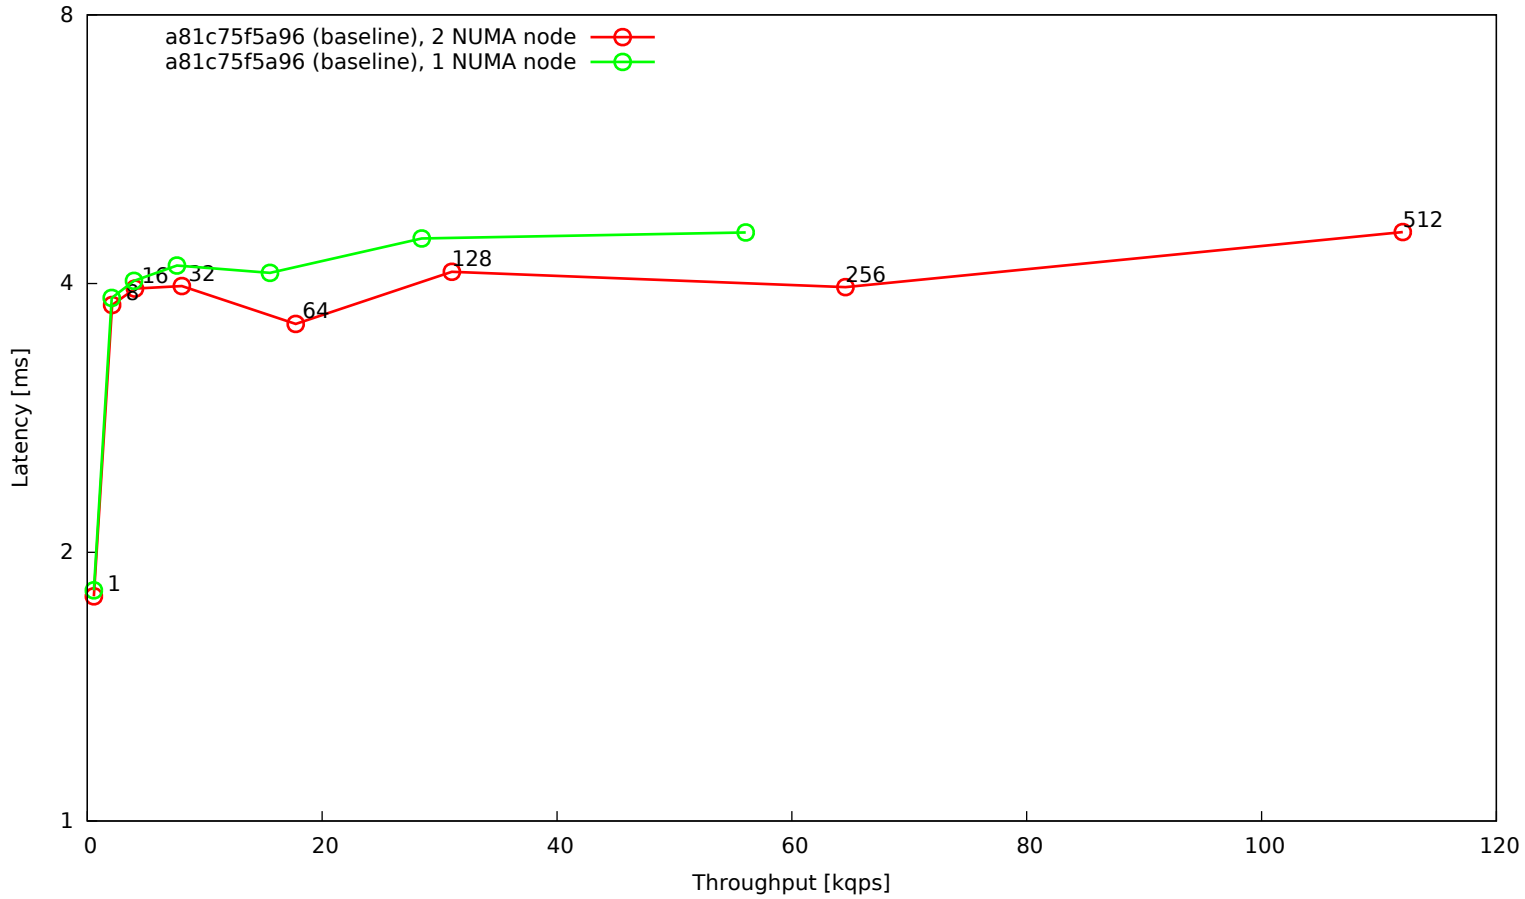

OLTP read/write 90:10, 16 tables, 8G data set, 32G buffer pool, SSD

OLTP point selects, 16 tables, 8G data set, 32G buffer pool, SSD

OLTP read-only, 16 tables, 8G data set, 32G buffer pool, SSD

OLTP read/write default mix, 16 tables, 8G data set, 32G buffer pool, SSD

OLTP update indexed column, 16 tables, 8G data set, 32G buffer pool, SSD

OLTP update indexed column (10 per trx), 16 tables, 8G data set, 32G buffer pool, SSD

OLTP update unindexed column, 16 tables, 8G data set, 32G buffer pool, SSD

OLTP update unindexed column (10 per trx), 16 tables, 8G data set, 32G buffer pool, SSD