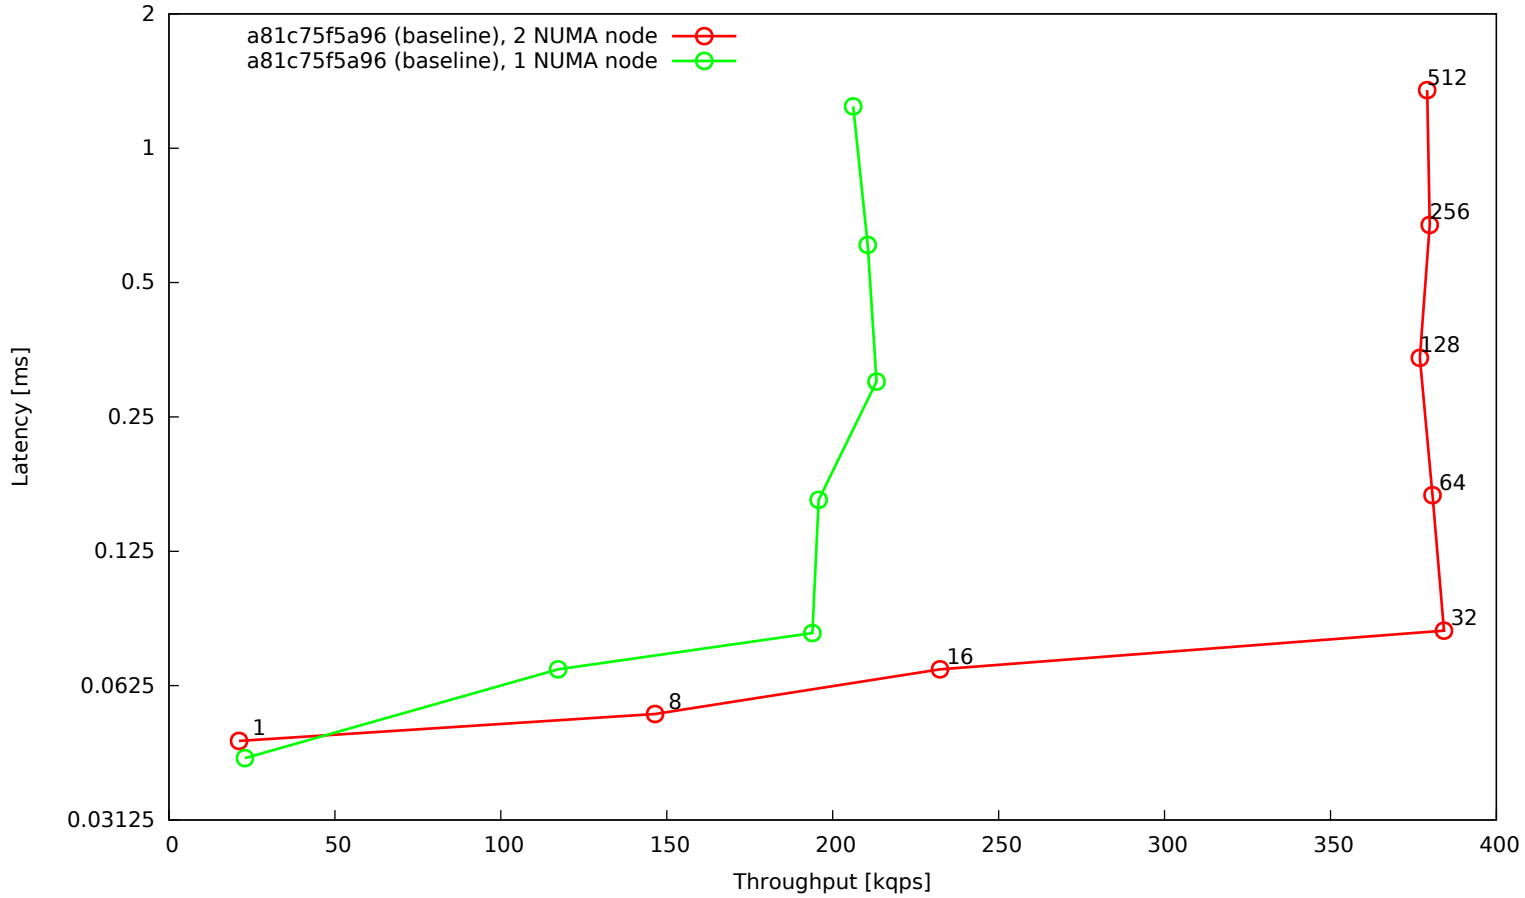

OLTP read/write 90:10, 16 tables, 8G data set, 32G buffer pool, SSD

OLTP point selects, 16 tables, 8G data set, 32G buffer pool, SSD

OLTP read-only, 16 tables, 8G data set, 32G buffer pool, SSD

OLTP read/write default mix, 16 tables, 8G data set, 32G buffer pool, SSD

OLTP update indexed column, 16 tables, 8G data set, 32G buffer pool, SSD

OLTP update indexed column (10 per trx), 16 tables, 8G data set, 32G buffer pool, SSD

OLTP update unindexed column, 16 tables, 8G data set, 32G buffer pool, SSD

OLTP update unindexed column (10 per trx), 16 tables, 8G data set, 32G buffer pool, SSD