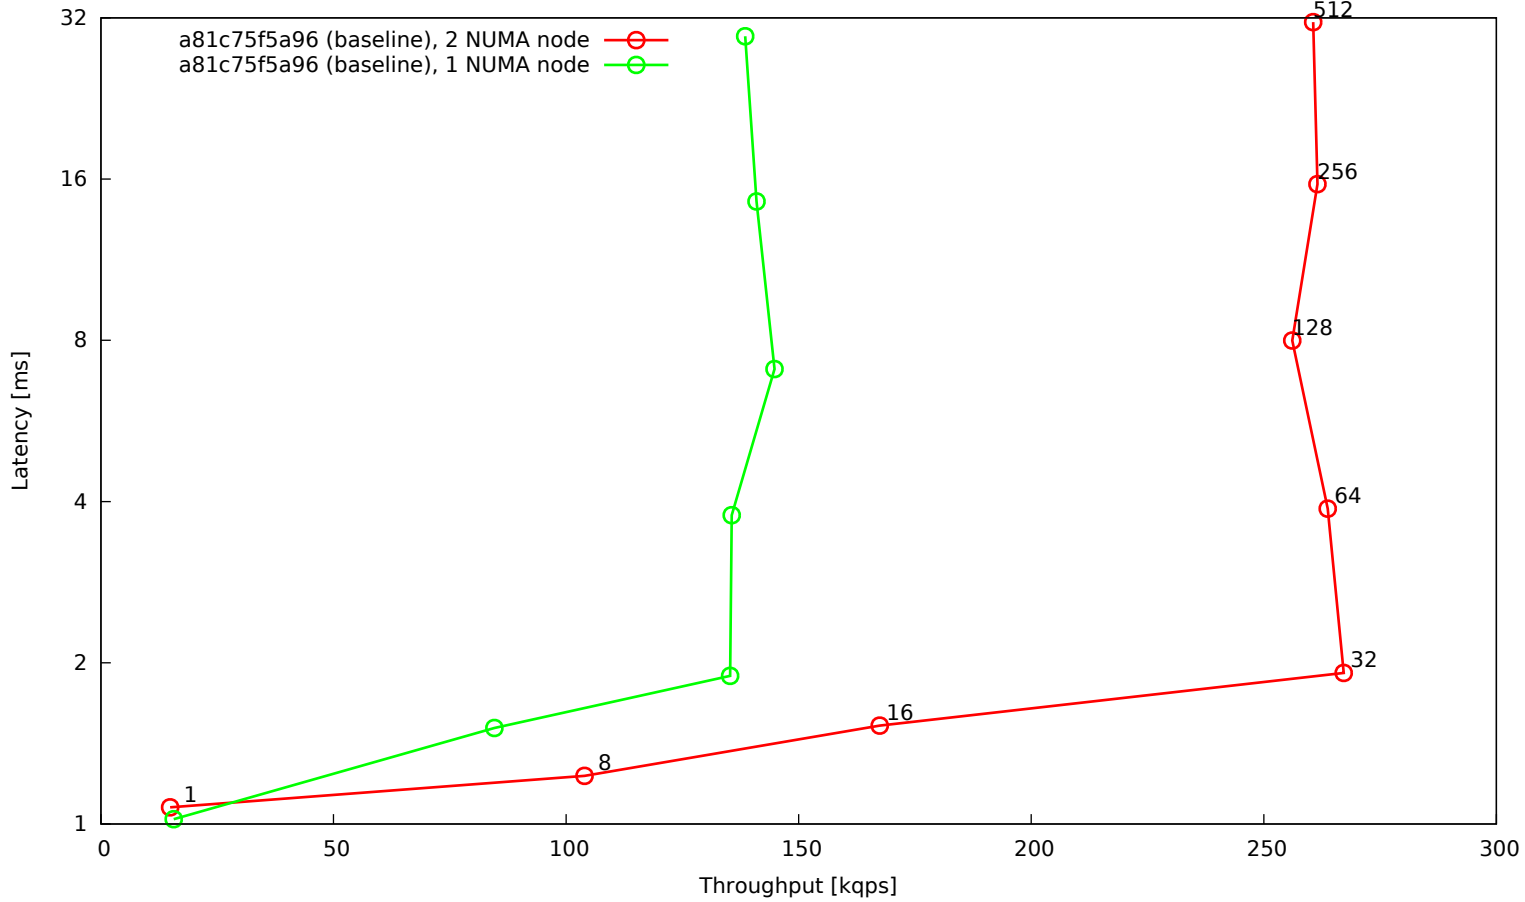

OLTP read/write 90:10, 16 tables, 8G data set, 32G buffer pool, SSD

OLTP point selects, 16 tables, 8G data set, 32G buffer pool, SSD

OLTP read-only, 16 tables, 8G data set, 32G buffer pool, SSD

OLTP read/write default mix, 16 tables, 8G data set, 32G buffer pool, SSD

OLTP update indexed column, 16 tables, 8G data set, 32G buffer pool, SSD

OLTP update indexed column (10 per trx), 16 tables, 8G data set, 32G buffer pool, SSD

OLTP update unindexed column, 16 tables, 8G data set, 32G buffer pool, SSD

OLTP update unindexed column (10 per trx), 16 tables, 8G data set, 32G buffer pool, SSD