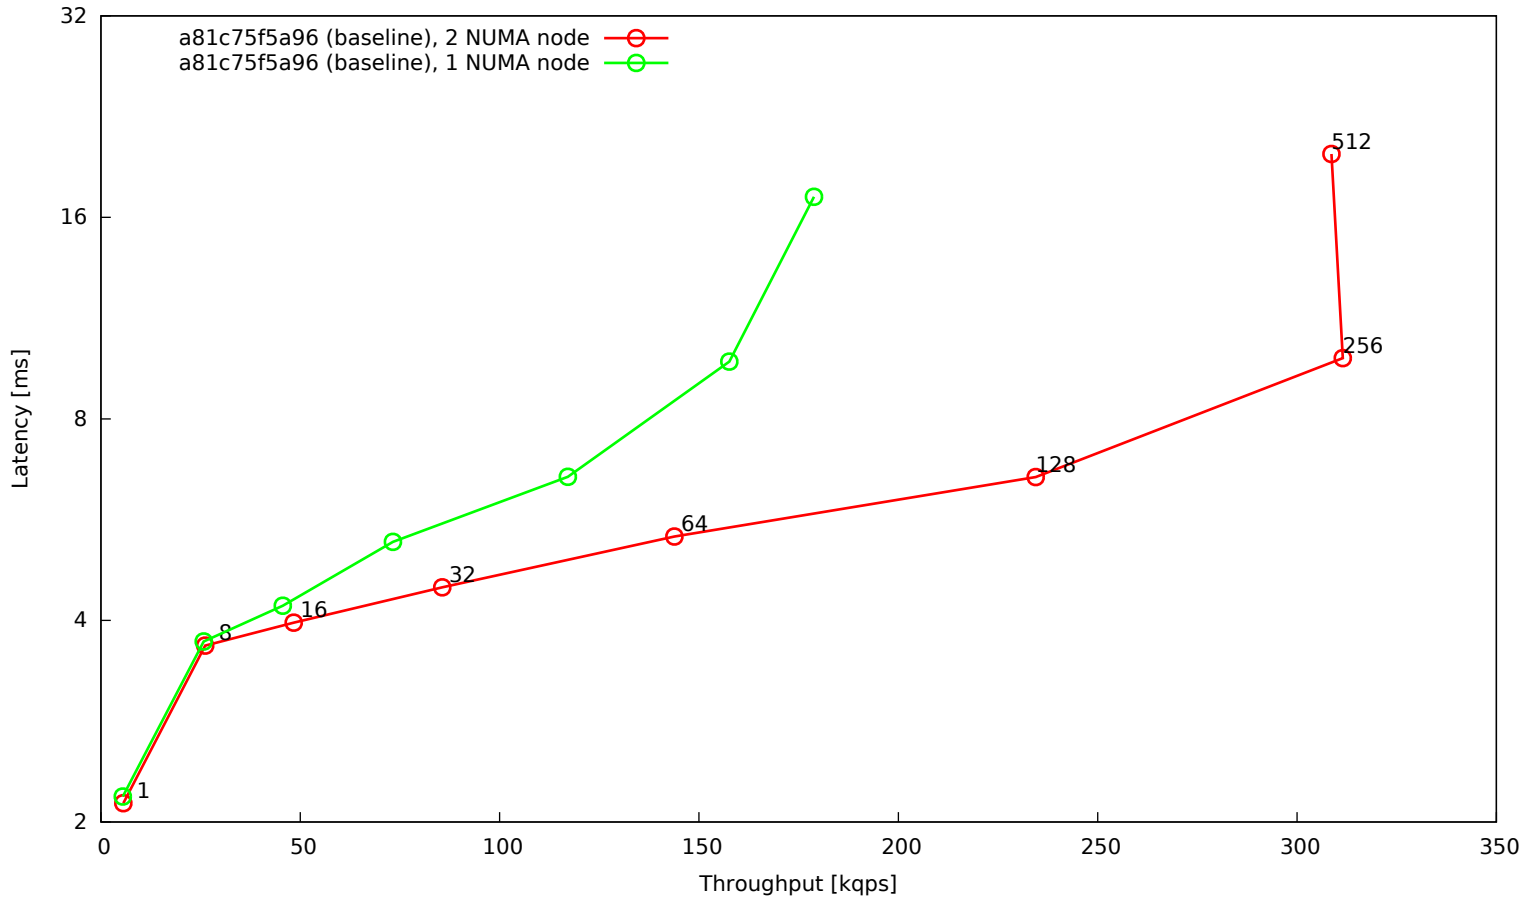

OLTP read/write 90:10, 16 tables, 8G data set, 32G buffer pool, SSD

OLTP point selects, 16 tables, 8G data set, 32G buffer pool, SSD

OLTP read-only, 16 tables, 8G data set, 32G buffer pool, SSD

OLTP read/write default mix, 16 tables, 8G data set, 32G buffer pool, SSD

OLTP update indexed column, 16 tables, 8G data set, 32G buffer pool, SSD

OLTP update indexed column (10 per trx), 16 tables, 8G data set, 32G buffer pool, SSD

OLTP update unindexed column, 16 tables, 8G data set, 32G buffer pool, SSD

OLTP update unindexed column (10 per trx), 16 tables, 8G data set, 32G buffer pool, SSD