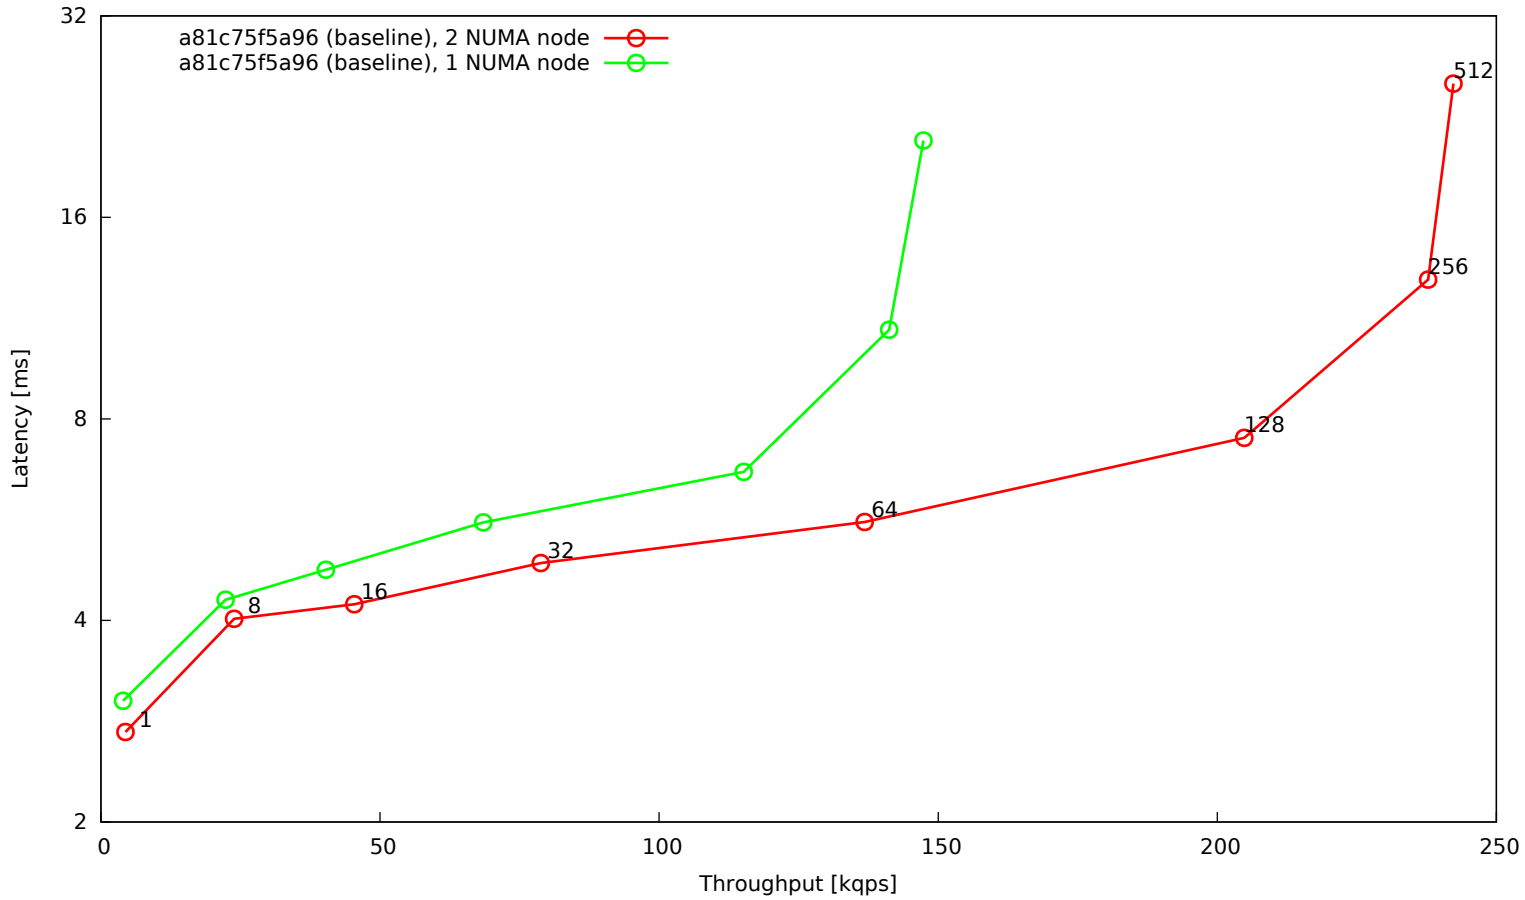

OLTP read/write 90:10, 16 tables, 8G data set, 32G buffer pool, SSD

OLTP point selects, 16 tables, 8G data set, 32G buffer pool, SSD

OLTP read-only, 16 tables, 8G data set, 32G buffer pool, SSD

OLTP read/write default mix, 16 tables, 8G data set, 32G buffer pool, SSD

OLTP update indexed column, 16 tables, 8G data set, 32G buffer pool, SSD

OLTP update indexed column (10 per trx), 16 tables, 8G data set, 32G buffer pool, SSD

OLTP update unindexed column, 16 tables, 8G data set, 32G buffer pool, SSD

OLTP update unindexed column (10 per trx), 16 tables, 8G data set, 32G buffer pool, SSD