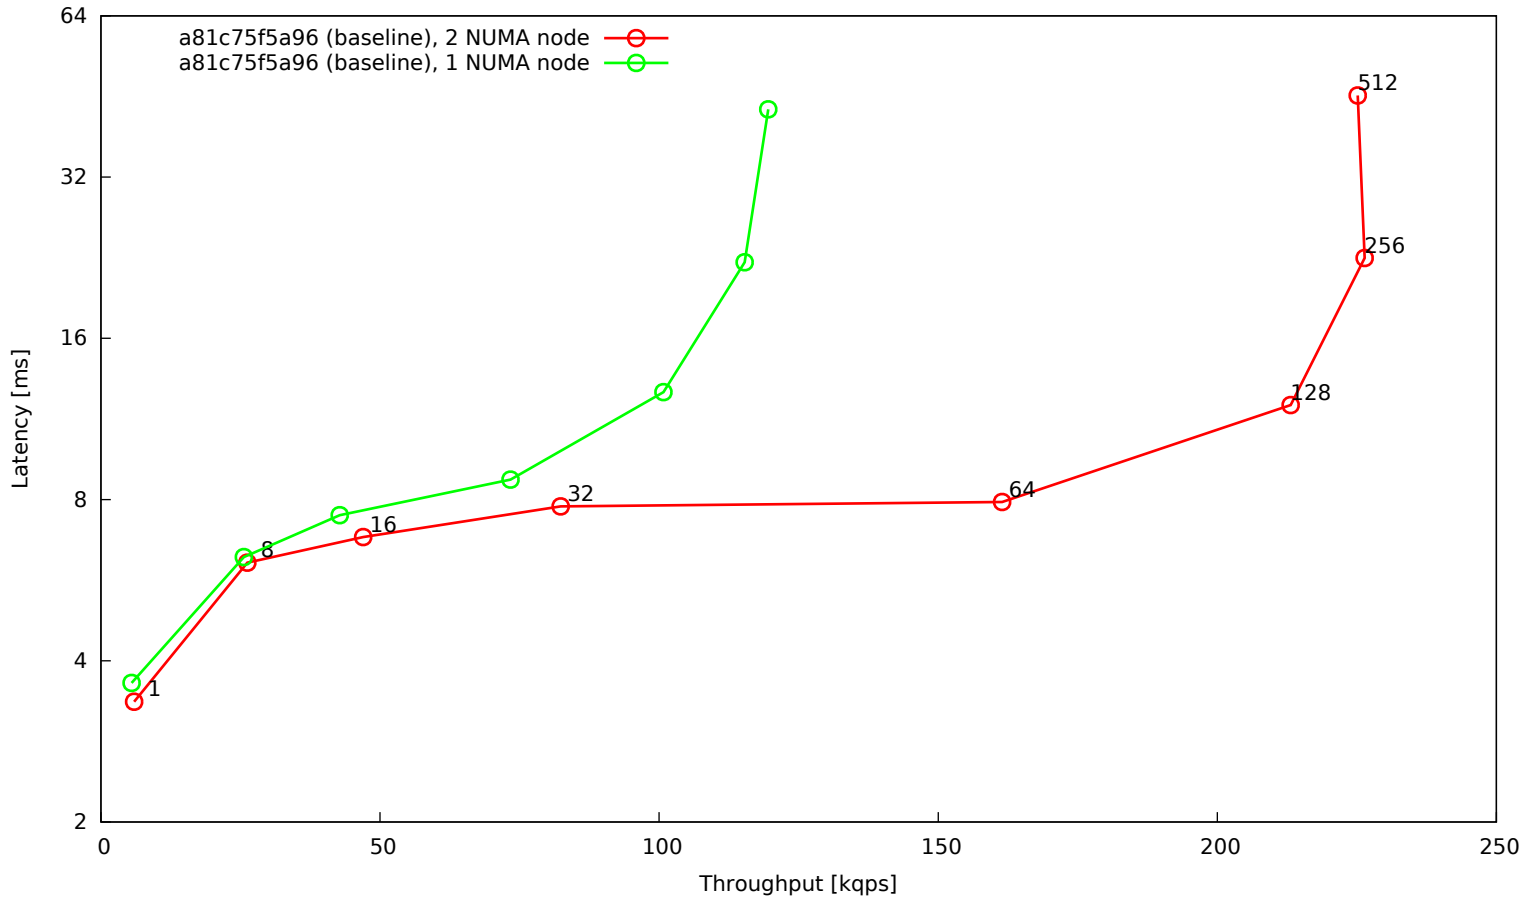

OLTP read/write 90:10, 16 tables, 8G data set, 32G buffer pool, SSD

OLTP point selects, 16 tables, 8G data set, 32G buffer pool, SSD

OLTP read-only, 16 tables, 8G data set, 32G buffer pool, SSD

OLTP read/write default mix, 16 tables, 8G data set, 32G buffer pool, SSD

OLTP update indexed column, 16 tables, 8G data set, 32G buffer pool, SSD

OLTP update indexed column (10 per trx), 16 tables, 8G data set, 32G buffer pool, SSD

OLTP update unindexed column, 16 tables, 8G data set, 32G buffer pool, SSD

OLTP update unindexed column (10 per trx), 16 tables, 8G data set, 32G buffer pool, SSD