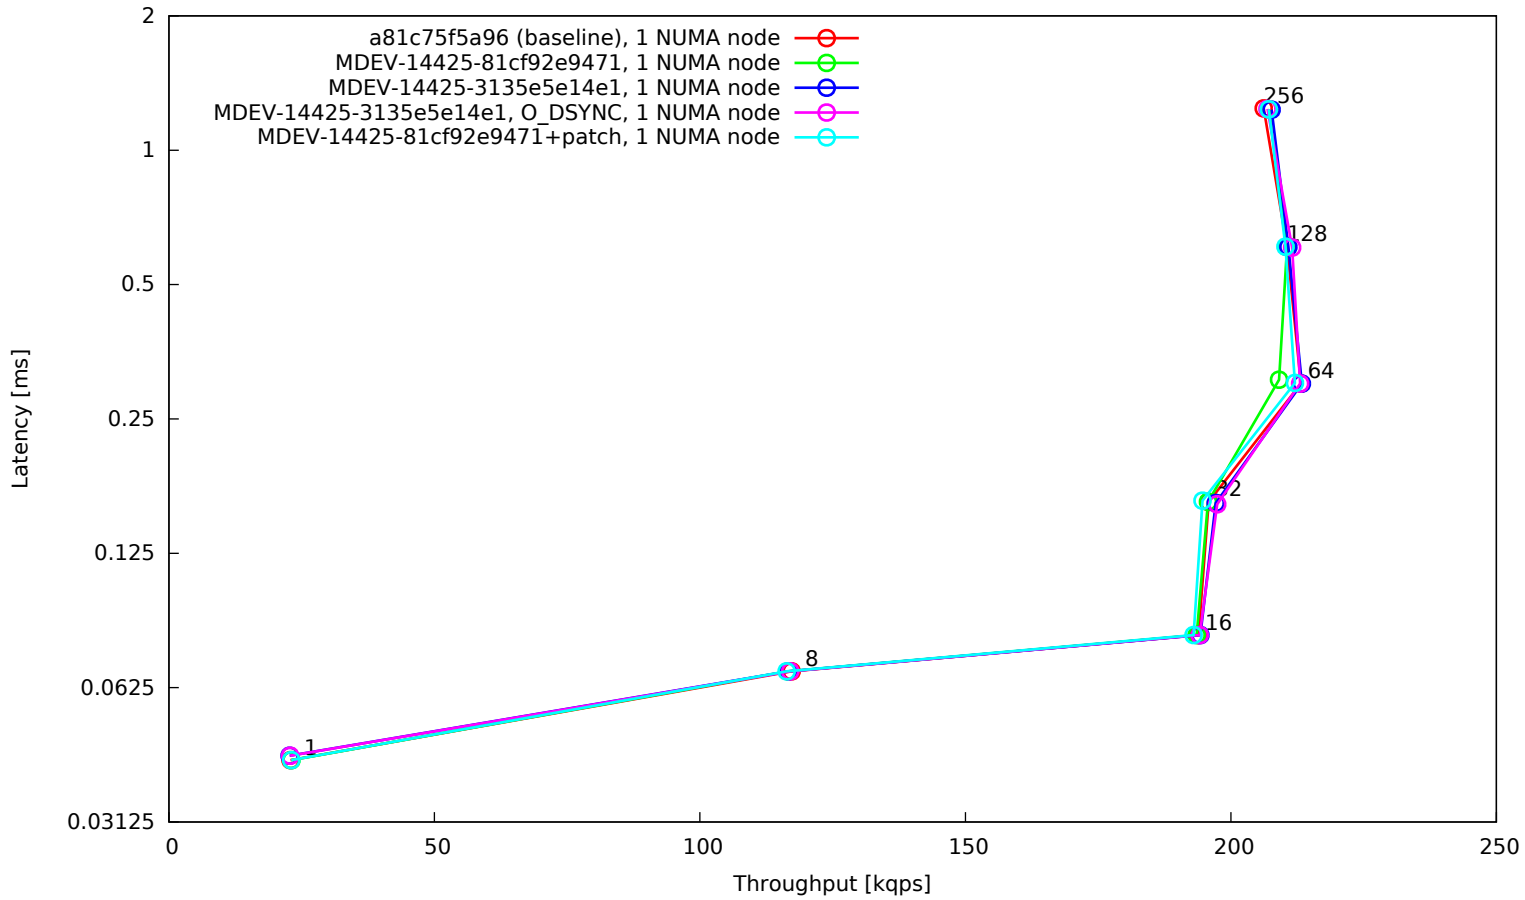

OLTP read/write 90:10, 16 tables, 8G data set, 32G buffer pool, SSD

OLTP point selects, 16 tables, 8G data set, 32G buffer pool, SSD

OLTP read-only, 16 tables, 8G data set, 32G buffer pool, SSD

OLTP read/write default mix, 16 tables, 8G data set, 32G buffer pool, SSD

OLTP update indexed column, 16 tables, 8G data set, 32G buffer pool, SSD

OLTP update indexed column (10 per trx), 16 tables, 8G data set, 32G buffer pool, SSD

OLTP update unindexed column, 16 tables, 8G data set, 32G buffer pool, SSD

OLTP update unindexed column (10 per trx), 16 tables, 8G data set, 32G buffer pool, SSD