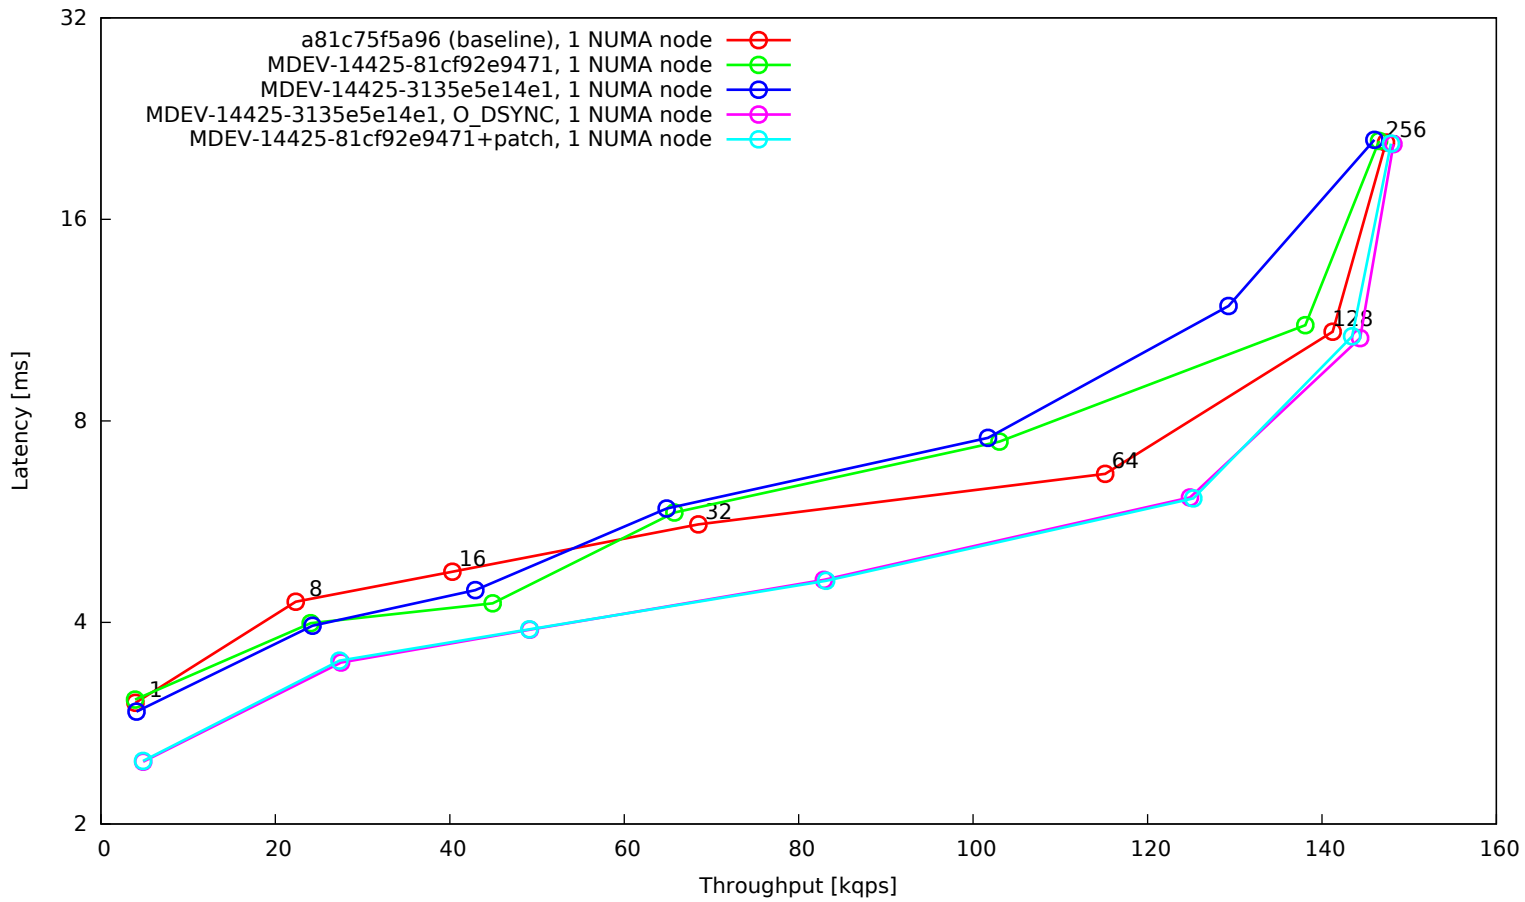

OLTP read/write 90:10, 16 tables, 8G data set, 32G buffer pool, SSD

OLTP point selects, 16 tables, 8G data set, 32G buffer pool, SSD

OLTP read-only, 16 tables, 8G data set, 32G buffer pool, SSD

OLTP read/write default mix, 16 tables, 8G data set, 32G buffer pool, SSD

OLTP update indexed column, 16 tables, 8G data set, 32G buffer pool, SSD

OLTP update indexed column (10 per trx), 16 tables, 8G data set, 32G buffer pool, SSD

OLTP update unindexed column, 16 tables, 8G data set, 32G buffer pool, SSD

OLTP update unindexed column (10 per trx), 16 tables, 8G data set, 32G buffer pool, SSD