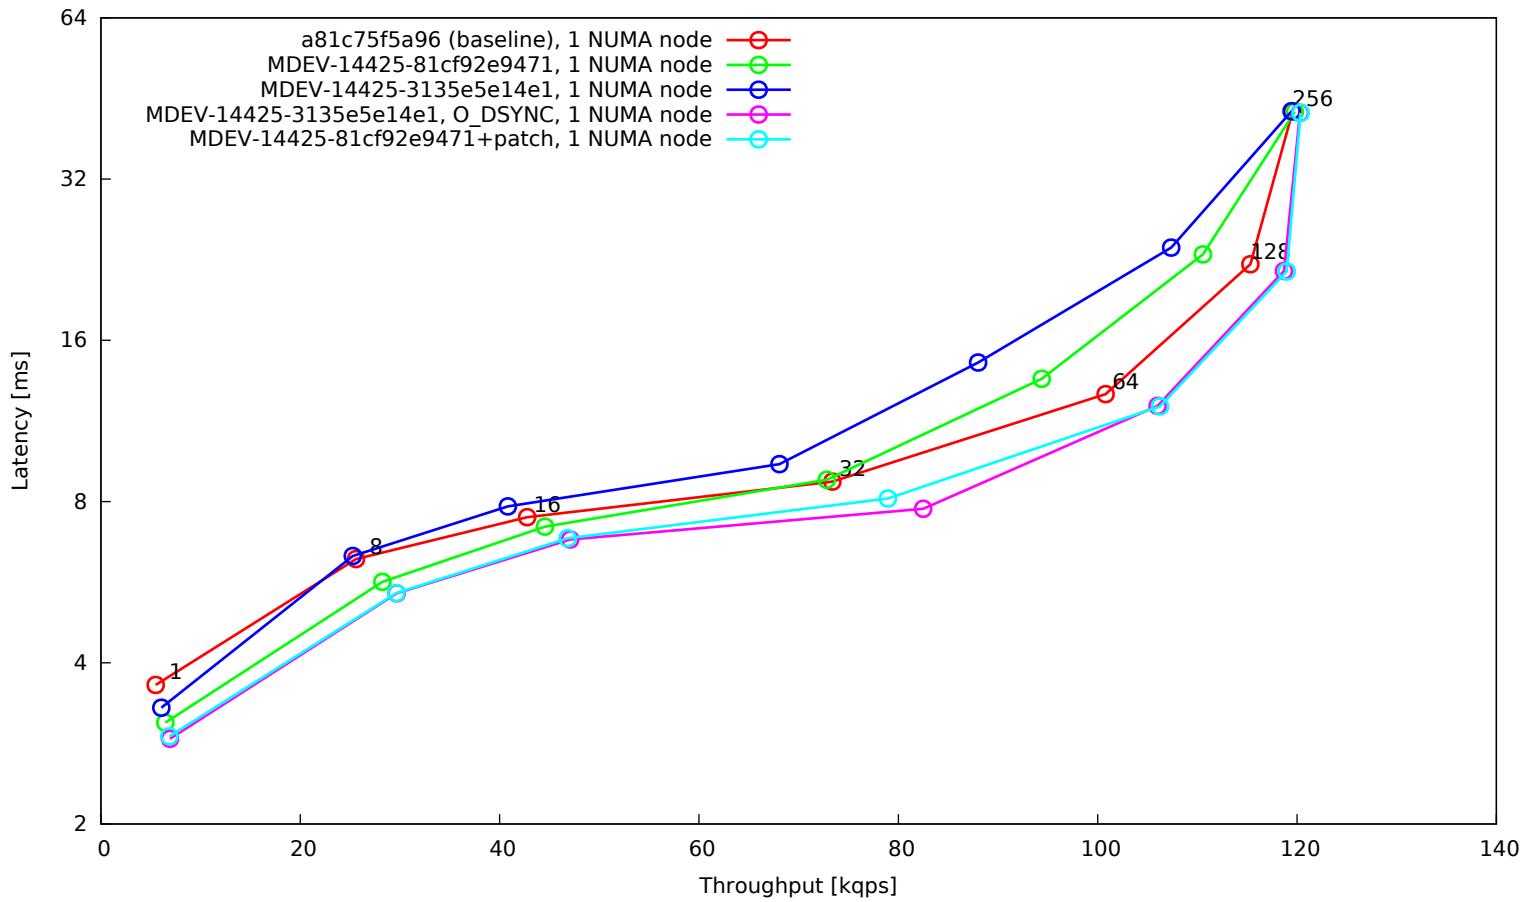

OLTP read/write 90:10, 16 tables, 8G data set, 32G buffer pool, SSD

OLTP point selects, 16 tables, 8G data set, 32G buffer pool, SSD

OLTP read-only, 16 tables, 8G data set, 32G buffer pool, SSD

OLTP read/write default mix, 16 tables, 8G data set, 32G buffer pool, SSD

OLTP update indexed column, 16 tables, 8G data set, 32G buffer pool, SSD

OLTP update indexed column (10 per trx), 16 tables, 8G data set, 32G buffer pool, SSD

OLTP update unindexed column, 16 tables, 8G data set, 32G buffer pool, SSD

OLTP update unindexed column (10 per trx), 16 tables, 8G data set, 32G buffer pool, SSD