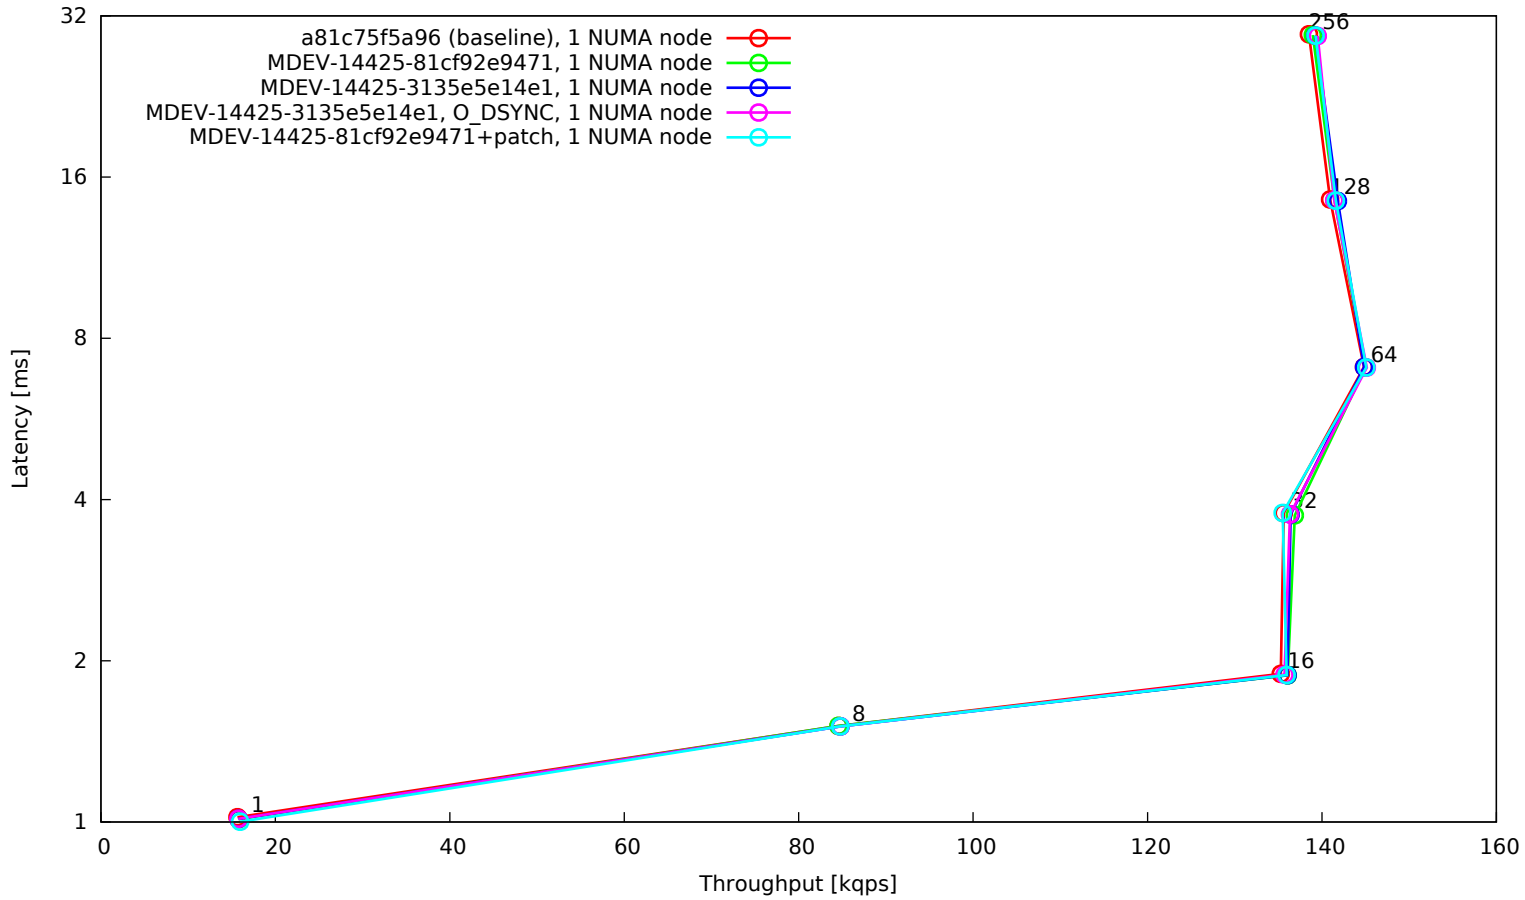

OLTP read/write 90:10, 16 tables, 8G data set, 32G buffer pool, SSD

OLTP point selects, 16 tables, 8G data set, 32G buffer pool, SSD

OLTP read-only, 16 tables, 8G data set, 32G buffer pool, SSD

OLTP read/write default mix, 16 tables, 8G data set, 32G buffer pool, SSD

OLTP update indexed column, 16 tables, 8G data set, 32G buffer pool, SSD

OLTP update indexed column (10 per trx), 16 tables, 8G data set, 32G buffer pool, SSD

OLTP update unindexed column, 16 tables, 8G data set, 32G buffer pool, SSD

OLTP update unindexed column (10 per trx), 16 tables, 8G data set, 32G buffer pool, SSD