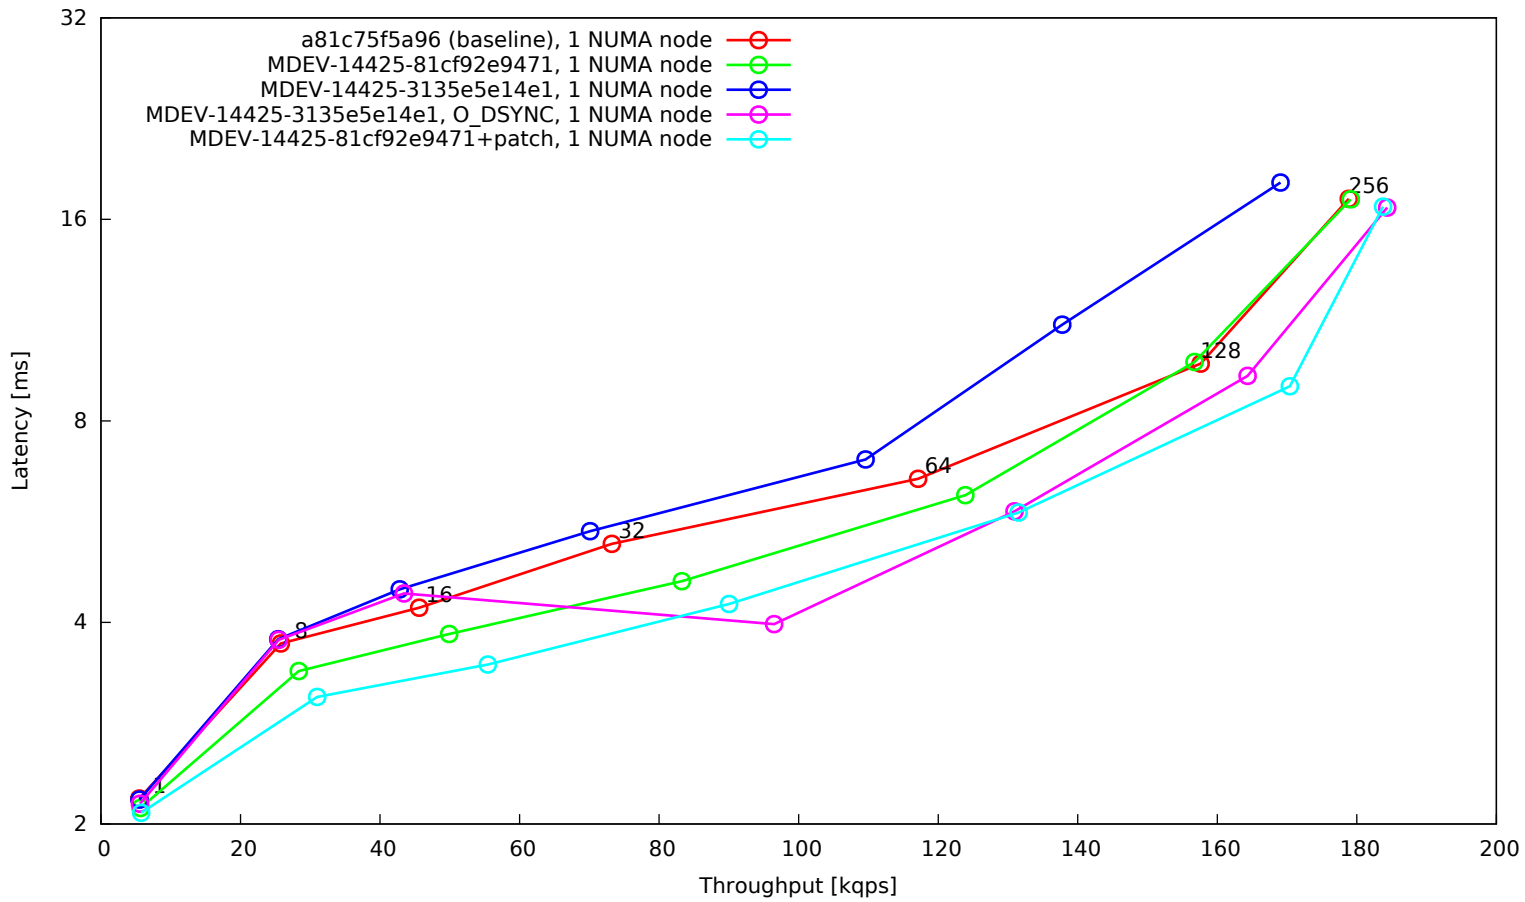

OLTP read/write 90:10, 16 tables, 8G data set, 32G buffer pool, SSD

OLTP point selects, 16 tables, 8G data set, 32G buffer pool, SSD

OLTP read-only, 16 tables, 8G data set, 32G buffer pool, SSD

OLTP read/write default mix, 16 tables, 8G data set, 32G buffer pool, SSD

OLTP update indexed column, 16 tables, 8G data set, 32G buffer pool, SSD

OLTP update indexed column (10 per trx), 16 tables, 8G data set, 32G buffer pool, SSD

OLTP update unindexed column, 16 tables, 8G data set, 32G buffer pool, SSD

OLTP update unindexed column (10 per trx), 16 tables, 8G data set, 32G buffer pool, SSD