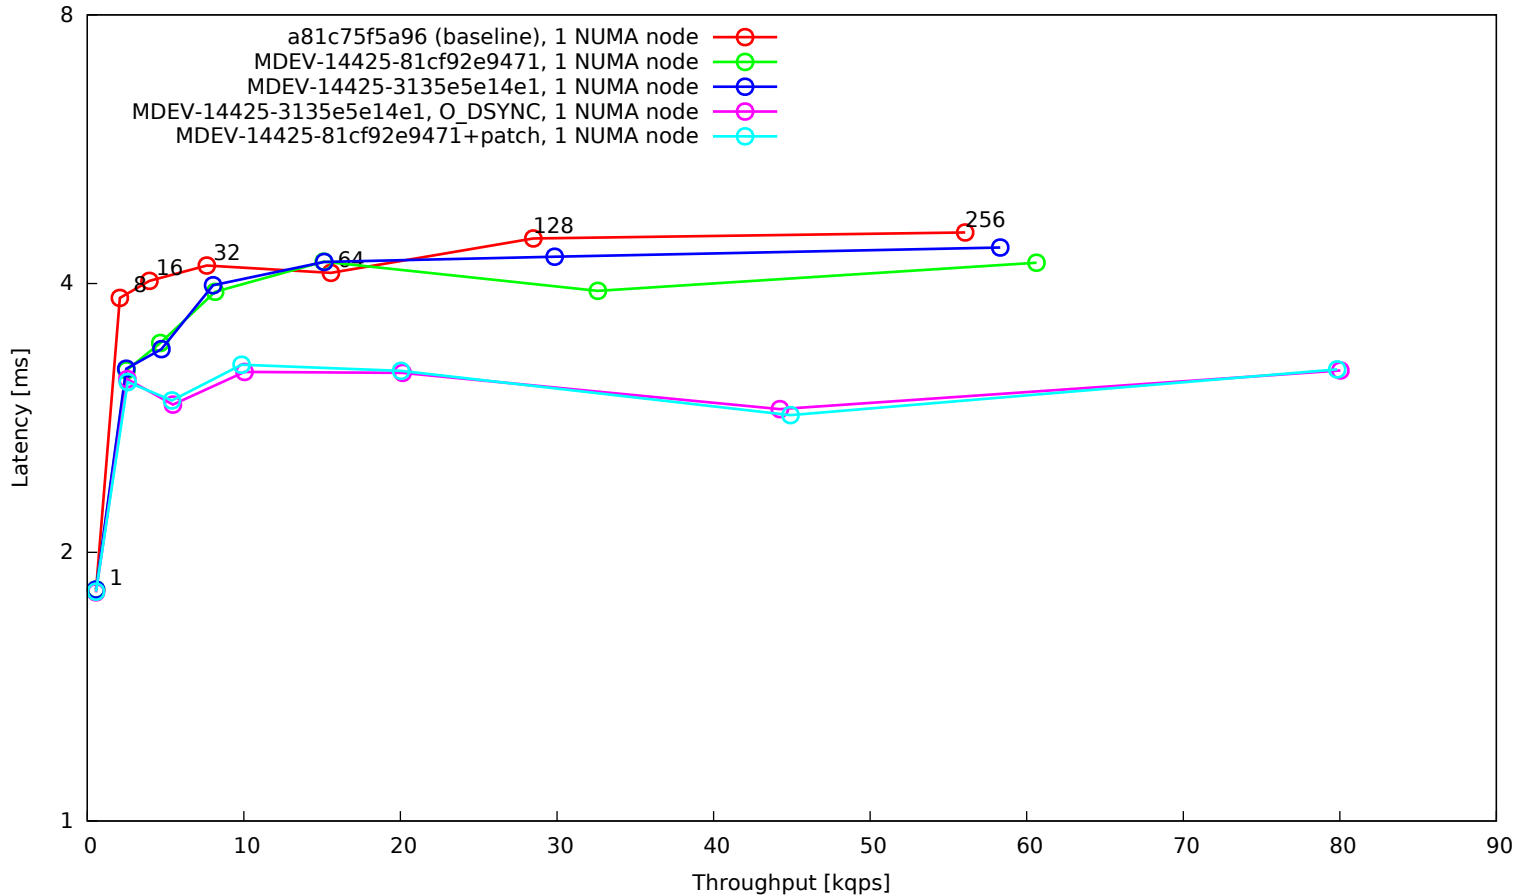

OLTP read/write 90:10, 16 tables, 8G data set, 32G buffer pool, SSD

OLTP point selects, 16 tables, 8G data set, 32G buffer pool, SSD

OLTP read-only, 16 tables, 8G data set, 32G buffer pool, SSD

OLTP read/write default mix, 16 tables, 8G data set, 32G buffer pool, SSD

OLTP update indexed column, 16 tables, 8G data set, 32G buffer pool, SSD

OLTP update indexed column (10 per trx), 16 tables, 8G data set, 32G buffer pool, SSD

OLTP update unindexed column, 16 tables, 8G data set, 32G buffer pool, SSD

OLTP update unindexed column (10 per trx), 16 tables, 8G data set, 32G buffer pool, SSD