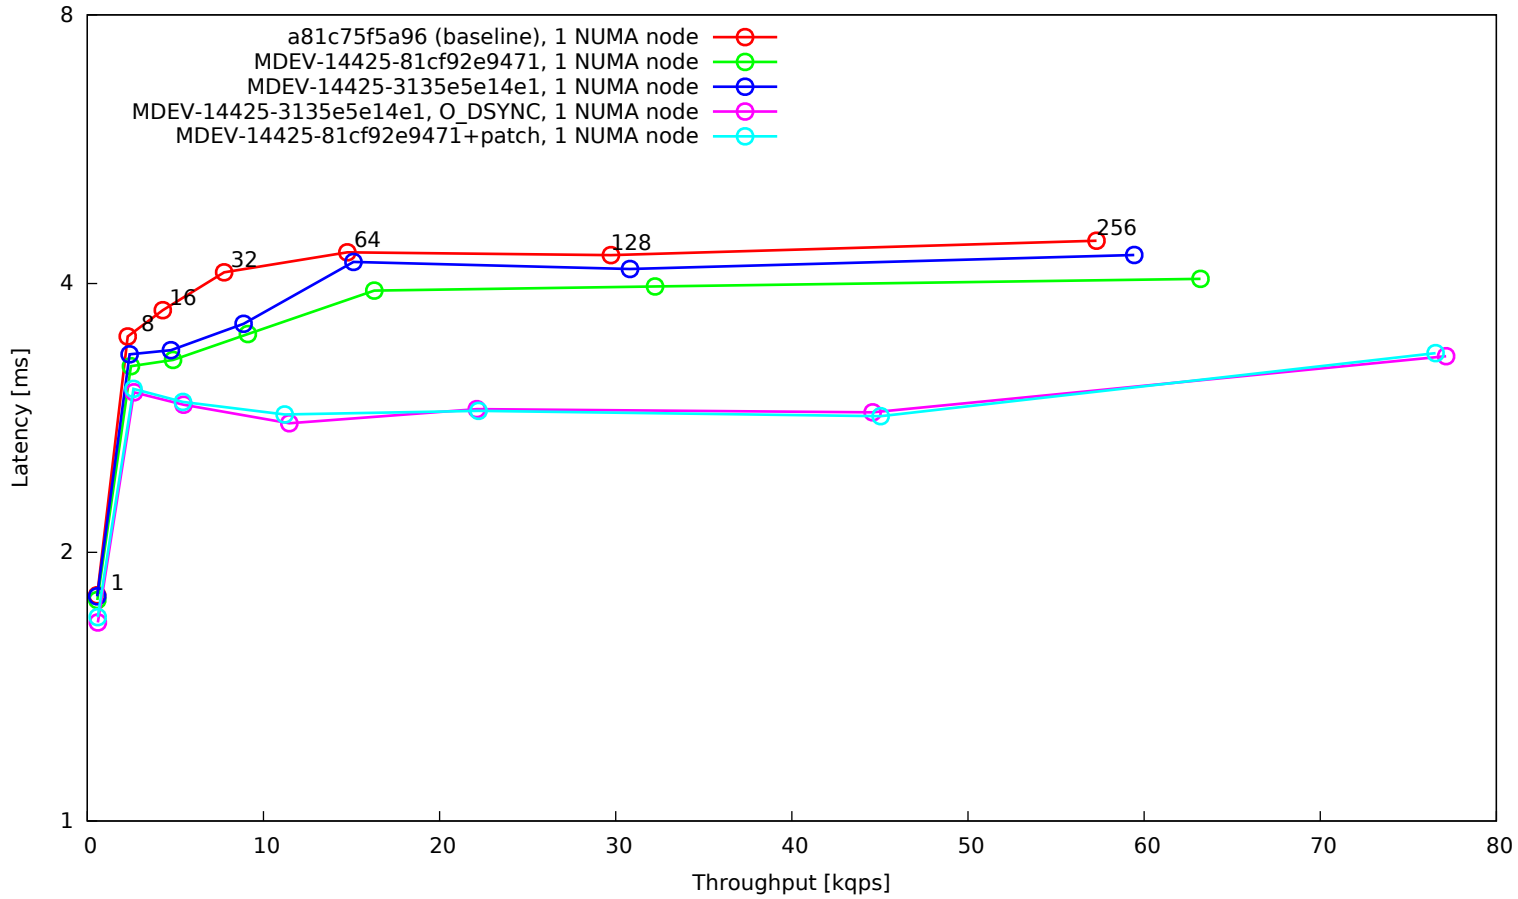

OLTP read/write 90:10, 16 tables, 8G data set, 32G buffer pool, SSD

OLTP point selects, 16 tables, 8G data set, 32G buffer pool, SSD

OLTP read-only, 16 tables, 8G data set, 32G buffer pool, SSD

OLTP read/write default mix, 16 tables, 8G data set, 32G buffer pool, SSD

OLTP update indexed column, 16 tables, 8G data set, 32G buffer pool, SSD

OLTP update indexed column (10 per trx), 16 tables, 8G data set, 32G buffer pool, SSD

OLTP update unindexed column, 16 tables, 8G data set, 32G buffer pool, SSD

OLTP update unindexed column (10 per trx), 16 tables, 8G data set, 32G buffer pool, SSD