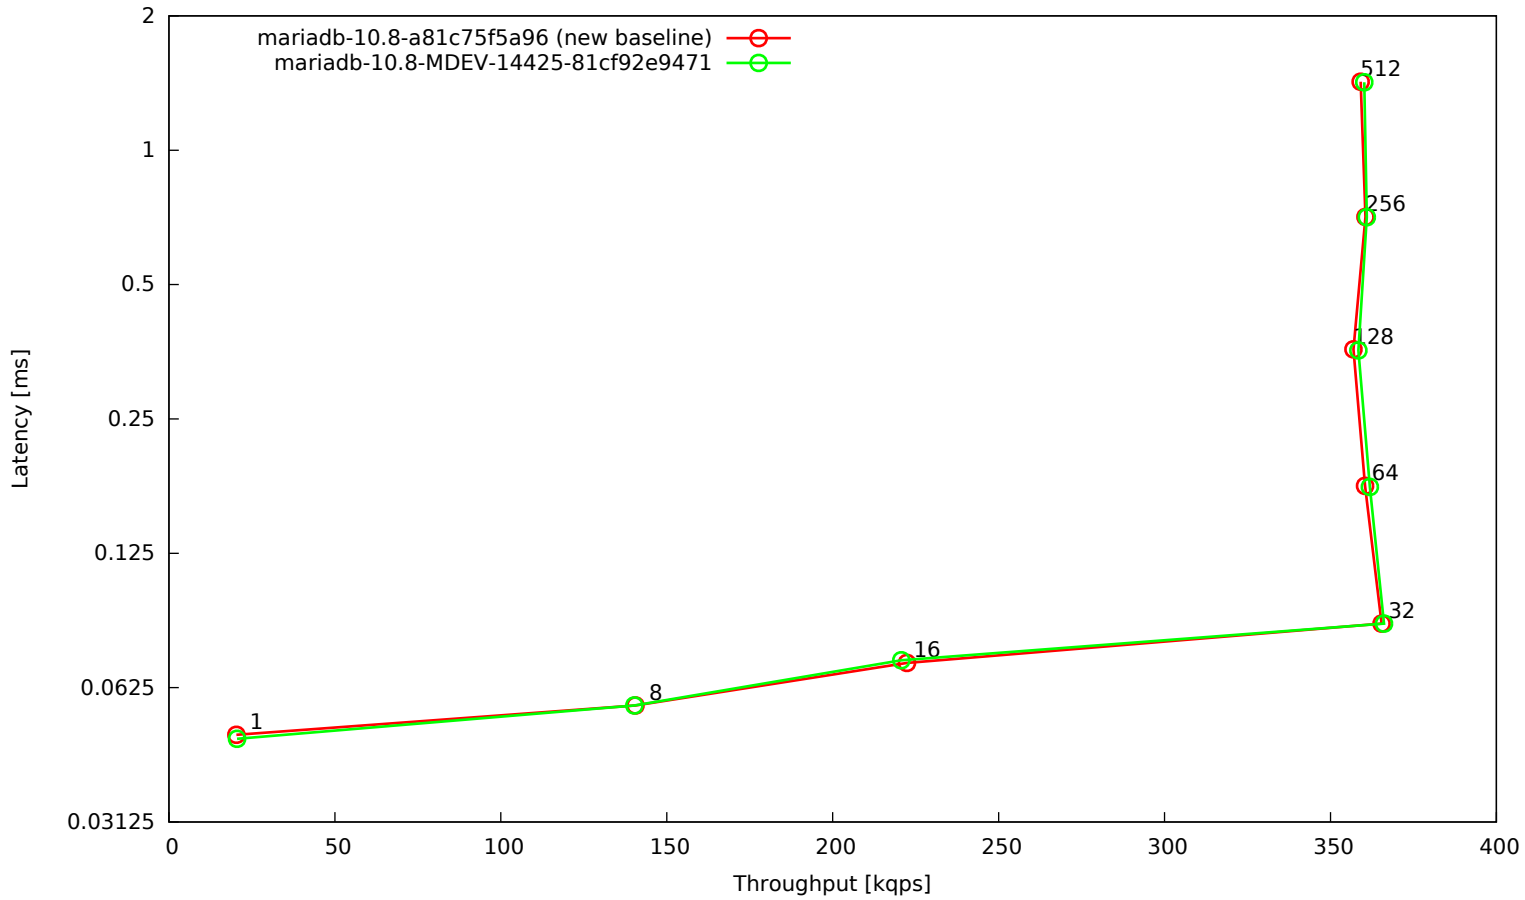

OLTP read/write 90:10, 16 tables, 8G data set, 32G buffer pool, SSD

OLTP point selects, 16 tables, 8G data set, 32G buffer pool, SSD

OLTP read-only, 16 tables, 8G data set, 32G buffer pool, SSD

OLTP read/write default mix, 16 tables, 8G data set, 32G buffer pool, SSD

OLTP update indexed column, 16 tables, 8G data set, 32G buffer pool, SSD

OLTP update indexed column (10 per trx), 16 tables, 8G data set, 32G buffer pool, SSD

OLTP update unindexed column, 16 tables, 8G data set, 32G buffer pool, SSD

OLTP update unindexed column (10 per trx), 16 tables, 8G data set, 32G buffer pool, SSD