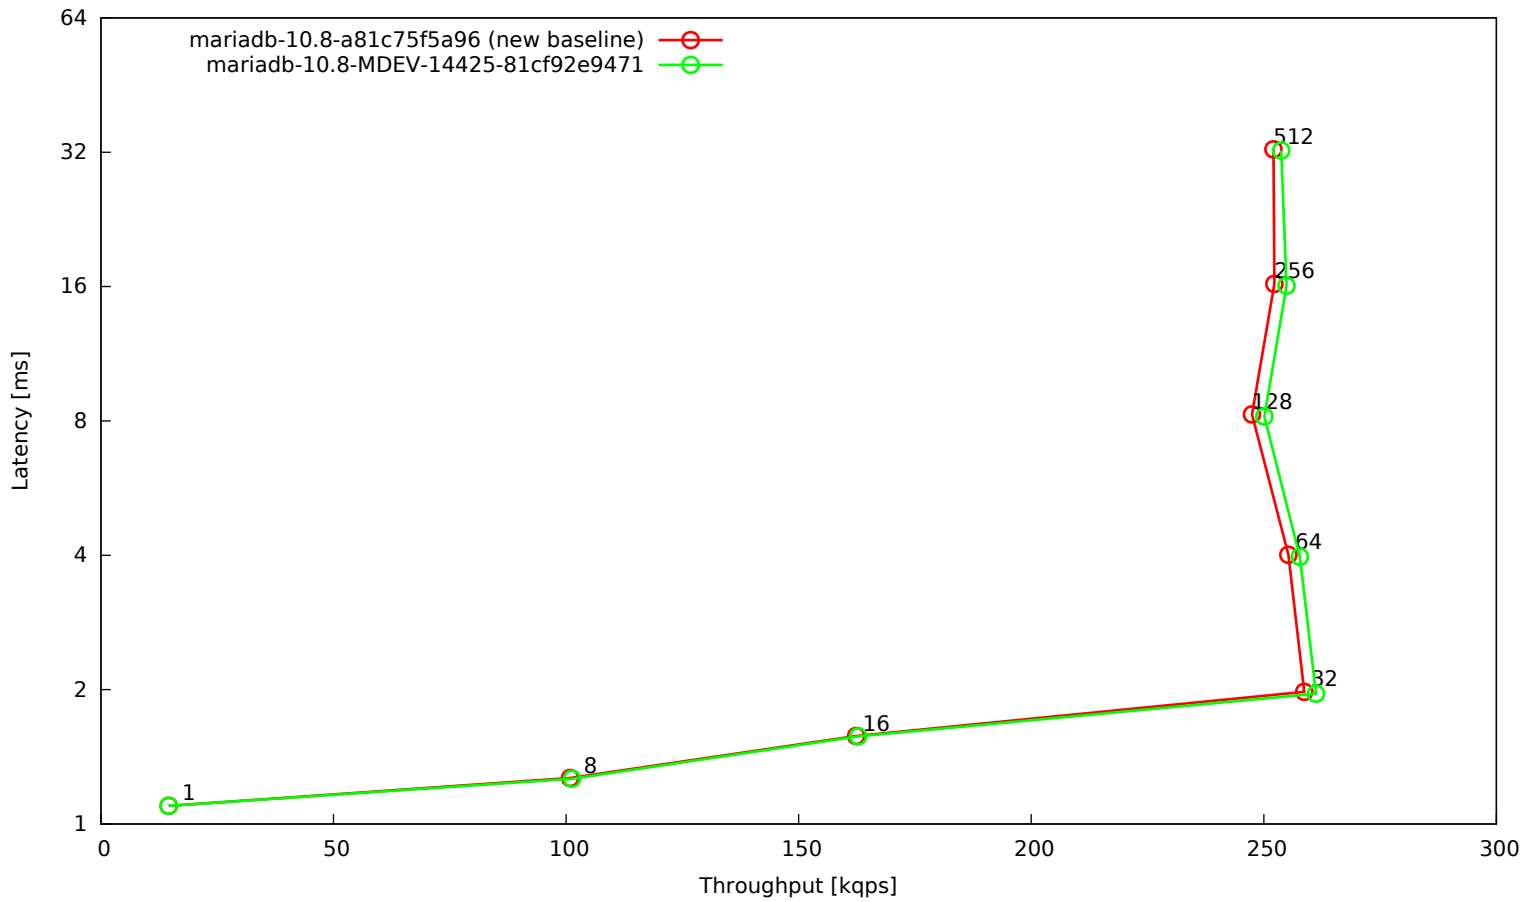

OLTP read/write 90:10, 16 tables, 8G data set, 32G buffer pool, SSD

OLTP point selects, 16 tables, 8G data set, 32G buffer pool, SSD

OLTP read-only, 16 tables, 8G data set, 32G buffer pool, SSD

OLTP read/write default mix, 16 tables, 8G data set, 32G buffer pool, SSD

OLTP update indexed column, 16 tables, 8G data set, 32G buffer pool, SSD

OLTP update indexed column (10 per trx), 16 tables, 8G data set, 32G buffer pool, SSD

OLTP update unindexed column, 16 tables, 8G data set, 32G buffer pool, SSD

OLTP update unindexed column (10 per trx), 16 tables, 8G data set, 32G buffer pool, SSD