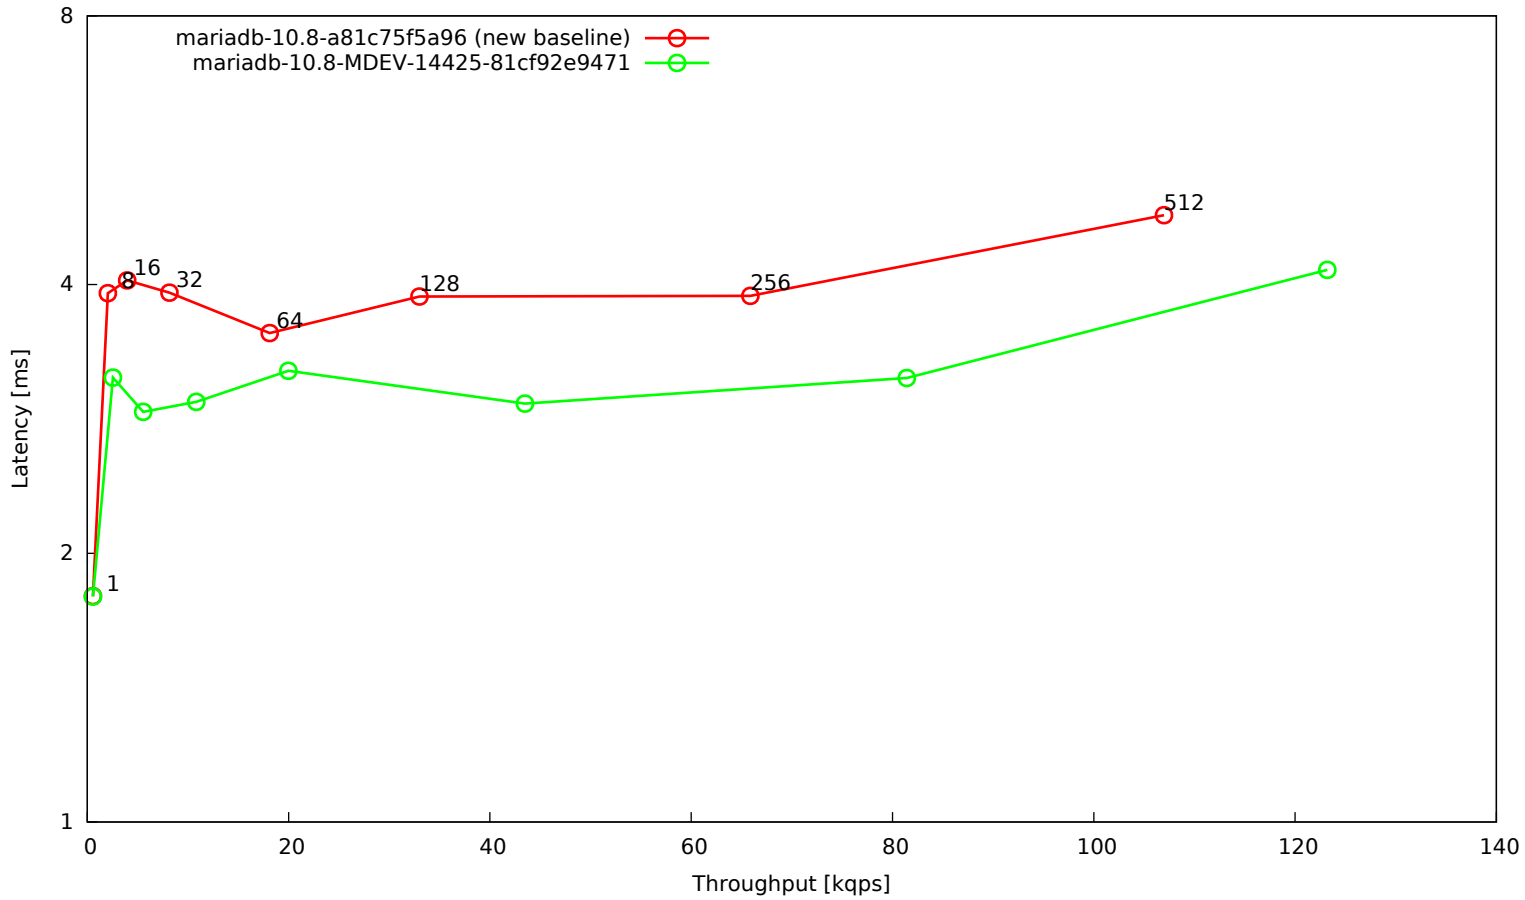

OLTP read/write 90:10, 16 tables, 8G data set, 32G buffer pool, SSD

OLTP point selects, 16 tables, 8G data set, 32G buffer pool, SSD

OLTP read-only, 16 tables, 8G data set, 32G buffer pool, SSD

OLTP read/write default mix, 16 tables, 8G data set, 32G buffer pool, SSD

OLTP update indexed column, 16 tables, 8G data set, 32G buffer pool, SSD

OLTP update indexed column (10 per trx), 16 tables, 8G data set, 32G buffer pool, SSD

OLTP update unindexed column, 16 tables, 8G data set, 32G buffer pool, SSD

OLTP update unindexed column (10 per trx), 16 tables, 8G data set, 32G buffer pool, SSD