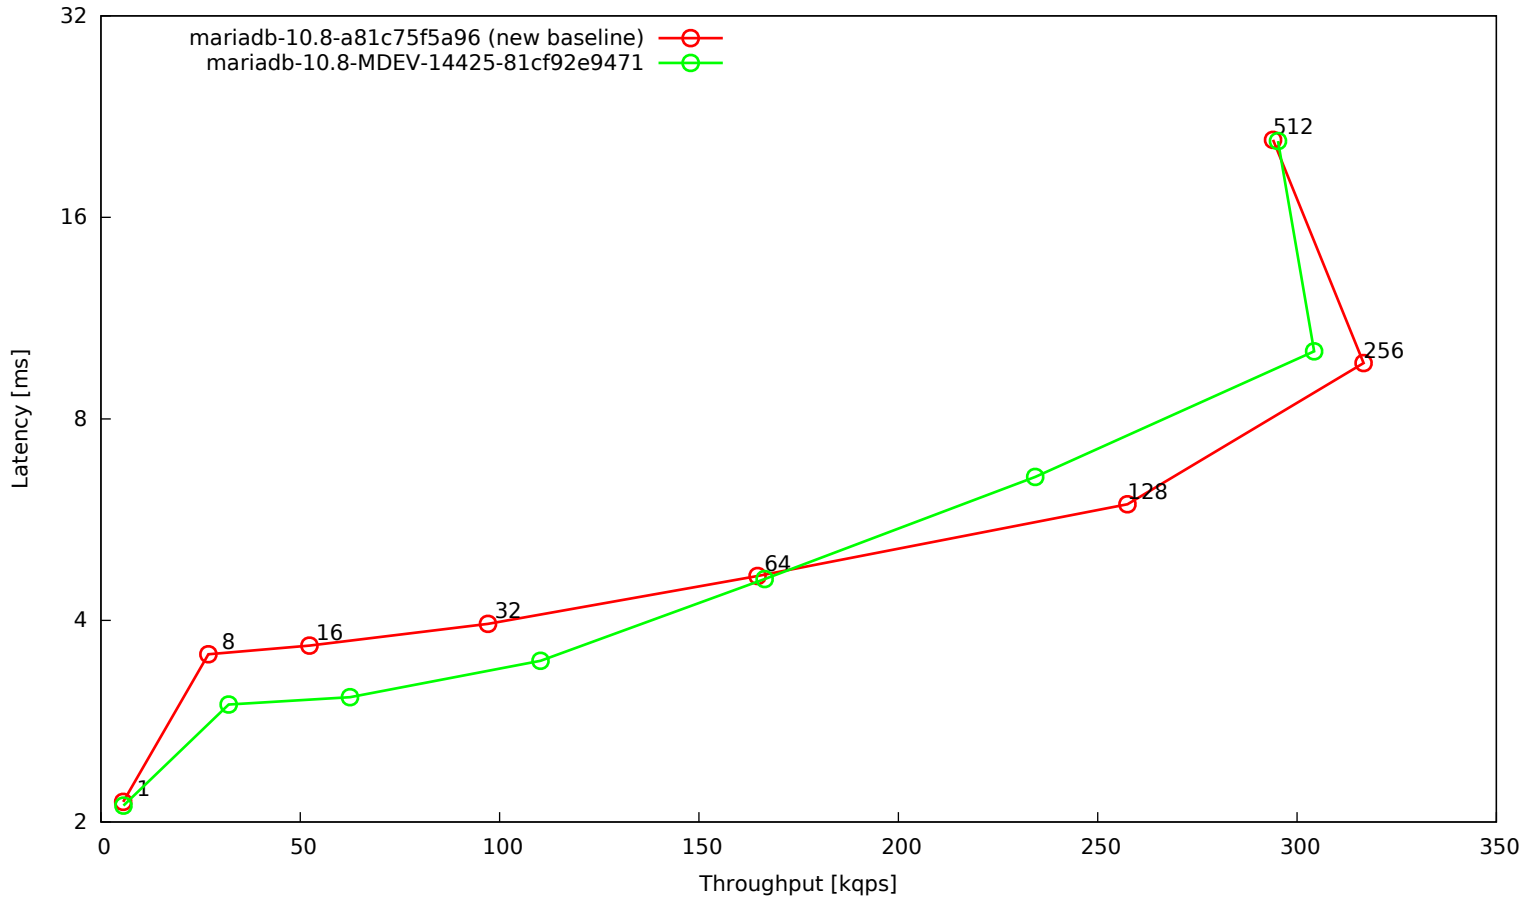

OLTP read/write 90:10, 16 tables, 8G data set, 32G buffer pool, SSD

OLTP point selects, 16 tables, 8G data set, 32G buffer pool, SSD

OLTP read-only, 16 tables, 8G data set, 32G buffer pool, SSD

OLTP read/write default mix, 16 tables, 8G data set, 32G buffer pool, SSD

OLTP update indexed column, 16 tables, 8G data set, 32G buffer pool, SSD

OLTP update indexed column (10 per trx), 16 tables, 8G data set, 32G buffer pool, SSD

OLTP update unindexed column, 16 tables, 8G data set, 32G buffer pool, SSD

OLTP update unindexed column (10 per trx), 16 tables, 8G data set, 32G buffer pool, SSD