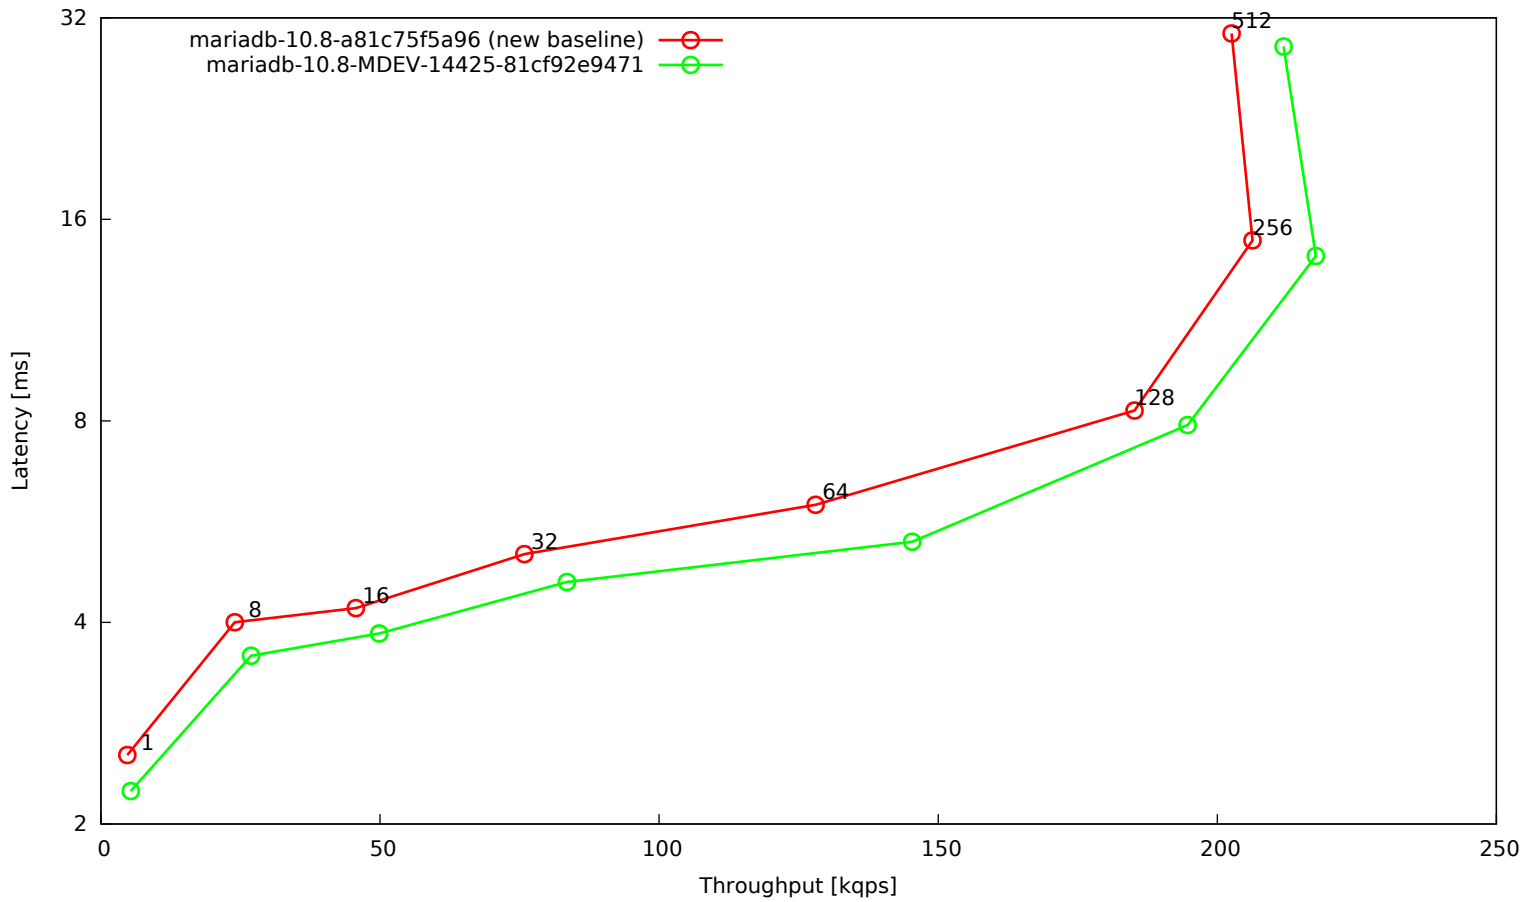

OLTP read/write 90:10, 16 tables, 8G data set, 32G buffer pool, SSD

OLTP point selects, 16 tables, 8G data set, 32G buffer pool, SSD

OLTP read-only, 16 tables, 8G data set, 32G buffer pool, SSD

OLTP read/write default mix, 16 tables, 8G data set, 32G buffer pool, SSD

OLTP update indexed column, 16 tables, 8G data set, 32G buffer pool, SSD

OLTP update indexed column (10 per trx), 16 tables, 8G data set, 32G buffer pool, SSD

OLTP update unindexed column, 16 tables, 8G data set, 32G buffer pool, SSD

OLTP update unindexed column (10 per trx), 16 tables, 8G data set, 32G buffer pool, SSD