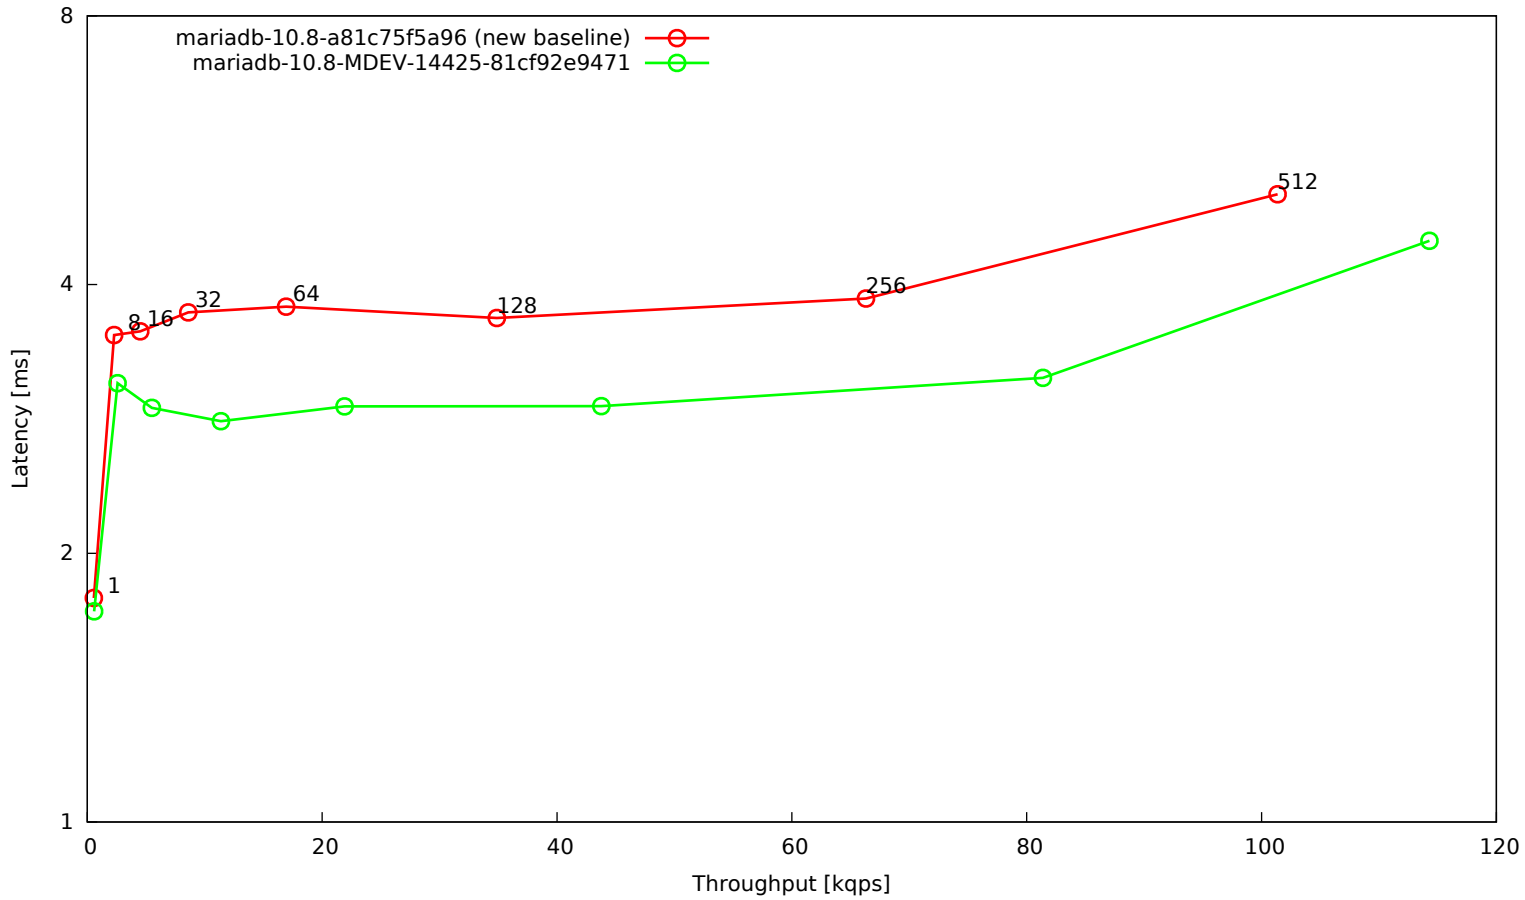

OLTP read/write 90:10, 16 tables, 8G data set, 32G buffer pool, SSD

OLTP point selects, 16 tables, 8G data set, 32G buffer pool, SSD

OLTP read-only, 16 tables, 8G data set, 32G buffer pool, SSD

OLTP read/write default mix, 16 tables, 8G data set, 32G buffer pool, SSD

OLTP update indexed column, 16 tables, 8G data set, 32G buffer pool, SSD

OLTP update indexed column (10 per trx), 16 tables, 8G data set, 32G buffer pool, SSD

OLTP update unindexed column, 16 tables, 8G data set, 32G buffer pool, SSD

OLTP update unindexed column (10 per trx), 16 tables, 8G data set, 32G buffer pool, SSD