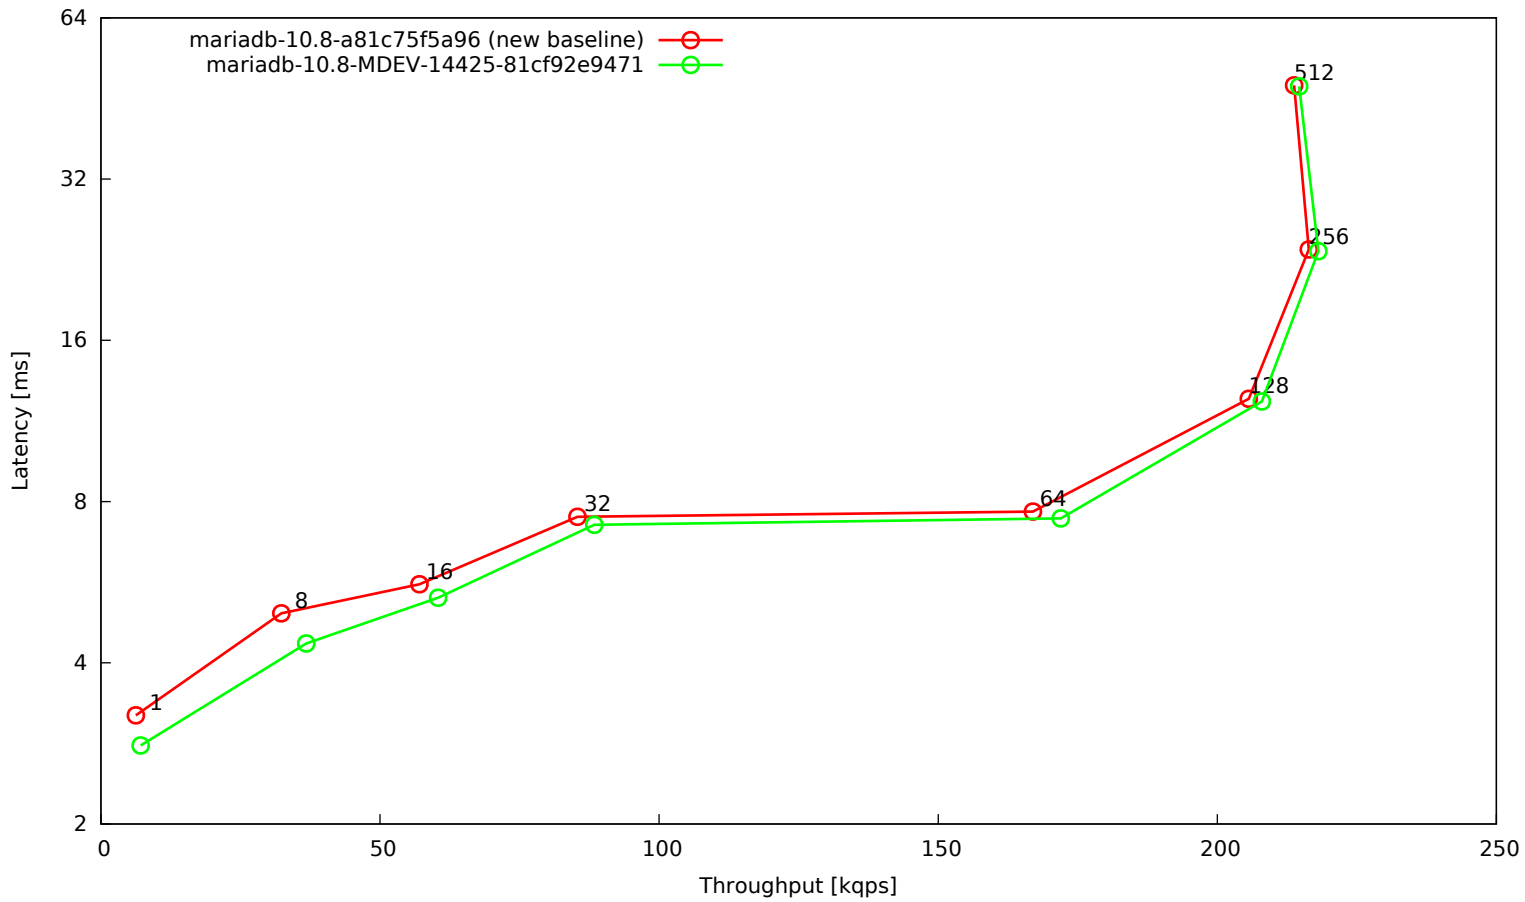

OLTP read/write 90:10, 16 tables, 8G data set, 32G buffer pool, SSD

OLTP point selects, 16 tables, 8G data set, 32G buffer pool, SSD

OLTP read-only, 16 tables, 8G data set, 32G buffer pool, SSD

OLTP read/write default mix, 16 tables, 8G data set, 32G buffer pool, SSD

OLTP update indexed column, 16 tables, 8G data set, 32G buffer pool, SSD

OLTP update indexed column (10 per trx), 16 tables, 8G data set, 32G buffer pool, SSD

OLTP update unindexed column, 16 tables, 8G data set, 32G buffer pool, SSD

OLTP update unindexed column (10 per trx), 16 tables, 8G data set, 32G buffer pool, SSD