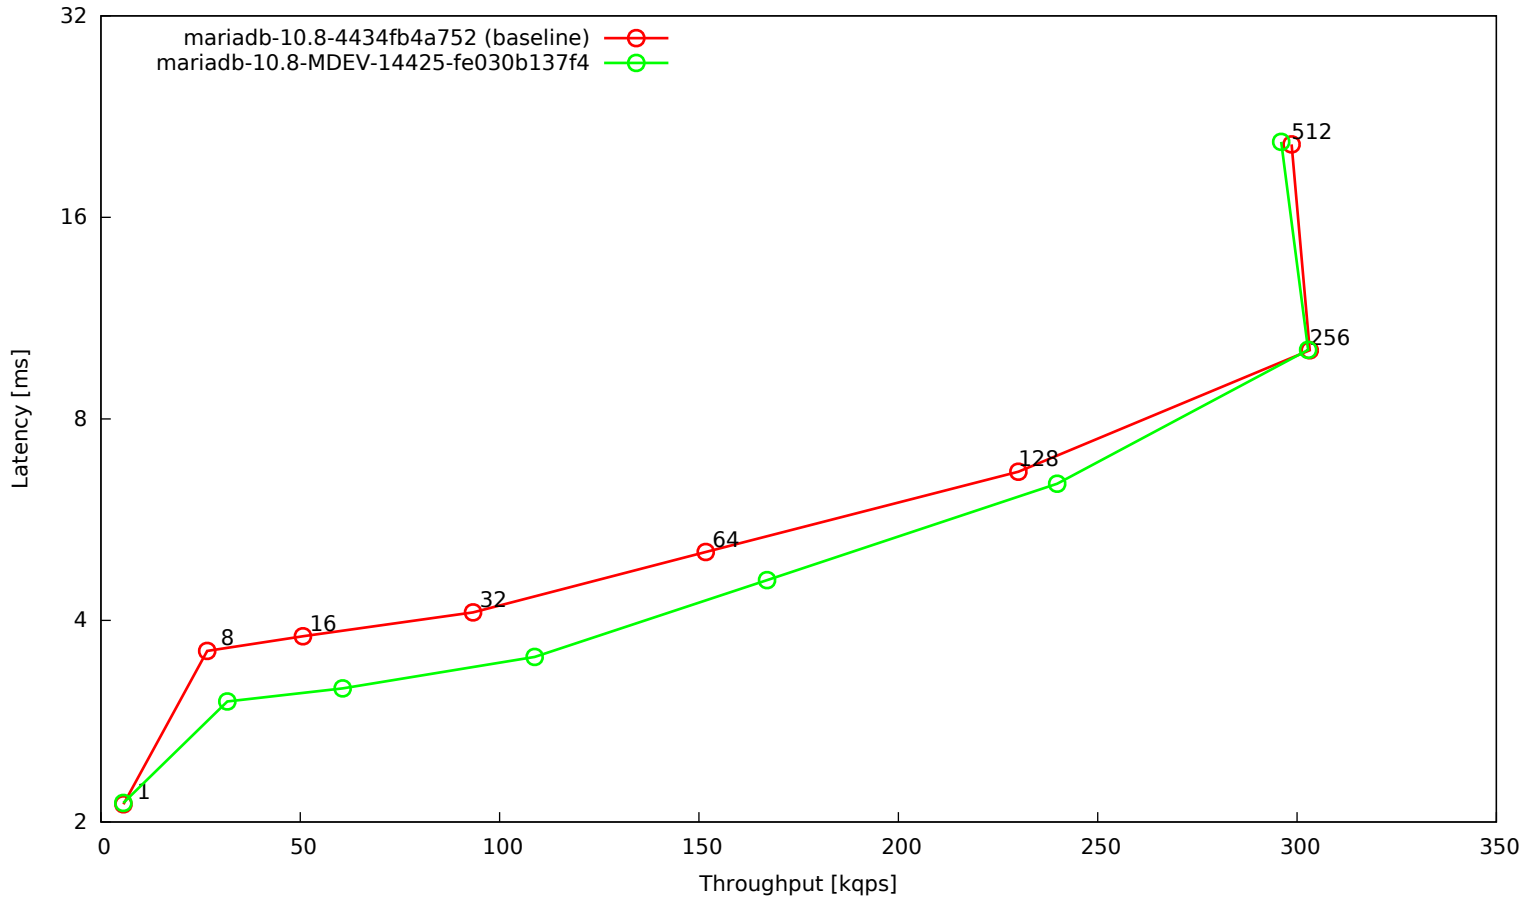

OLTP read/write 90:10, 16 tables, 8G data set, 32G buffer pool, SSD

OLTP point selects, 16 tables, 8G data set, 32G buffer pool, SSD

OLTP read-only, 16 tables, 8G data set, 32G buffer pool, SSD

OLTP read/write default mix, 16 tables, 8G data set, 32G buffer pool, SSD

OLTP update indexed column, 16 tables, 8G data set, 32G buffer pool, SSD

OLTP update indexed column (10 per trx), 16 tables, 8G data set, 32G buffer pool, SSD

OLTP update unindexed column, 16 tables, 8G data set, 32G buffer pool, SSD

OLTP update unindexed column (10 per trx), 16 tables, 8G data set, 32G buffer pool, SSD