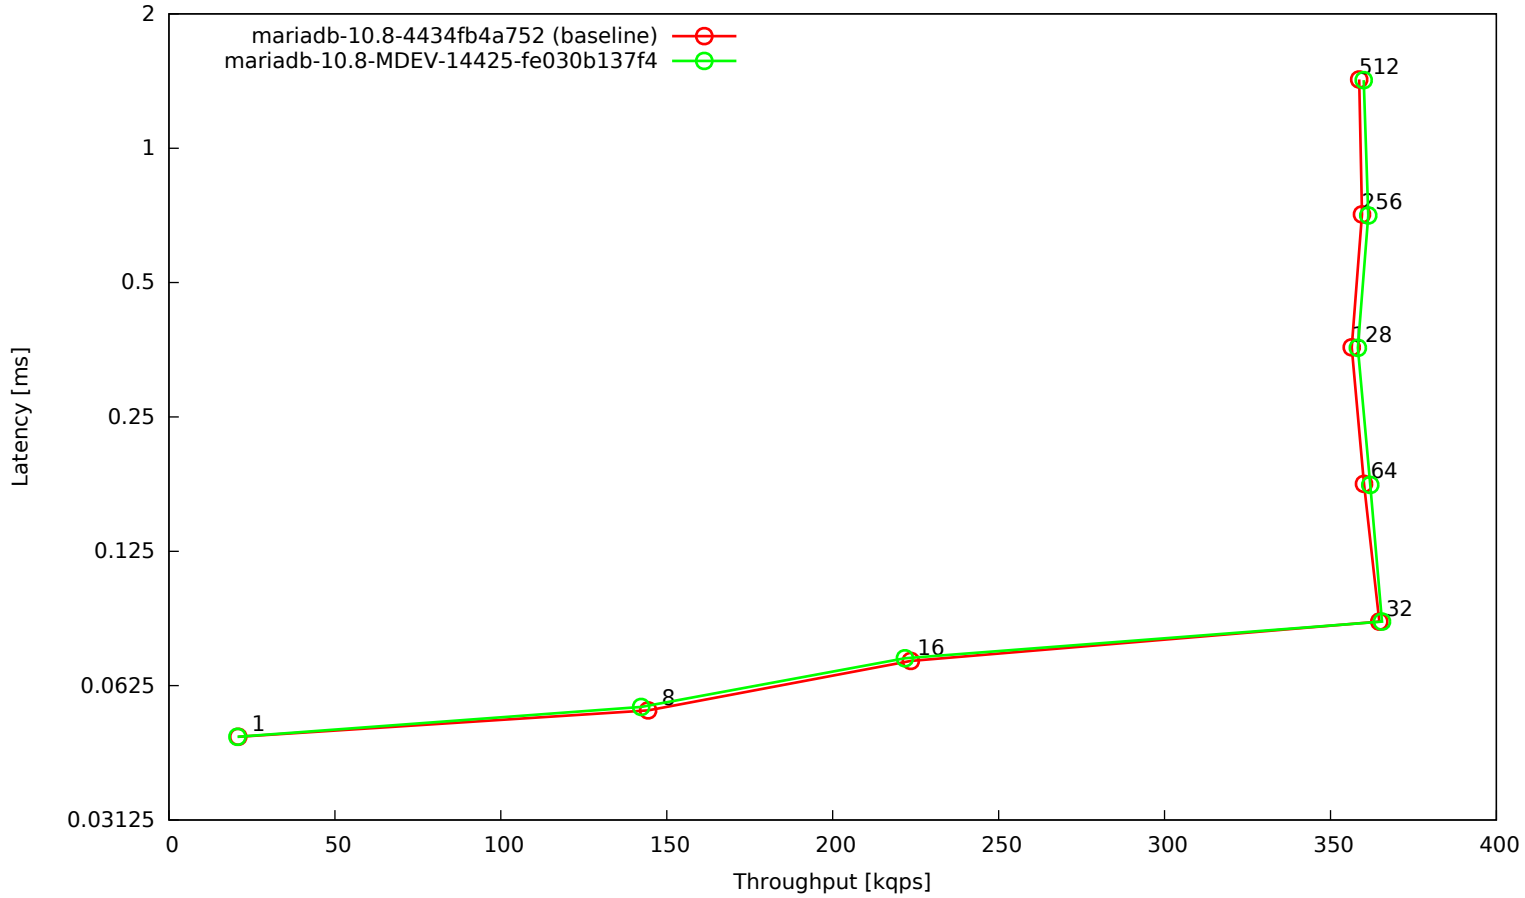

OLTP read/write 90:10, 16 tables, 8G data set, 32G buffer pool, SSD

OLTP point selects, 16 tables, 8G data set, 32G buffer pool, SSD

OLTP read-only, 16 tables, 8G data set, 32G buffer pool, SSD

OLTP read/write default mix, 16 tables, 8G data set, 32G buffer pool, SSD

OLTP update indexed column, 16 tables, 8G data set, 32G buffer pool, SSD

OLTP update indexed column (10 per trx), 16 tables, 8G data set, 32G buffer pool, SSD

OLTP update unindexed column, 16 tables, 8G data set, 32G buffer pool, SSD

OLTP update unindexed column (10 per trx), 16 tables, 8G data set, 32G buffer pool, SSD