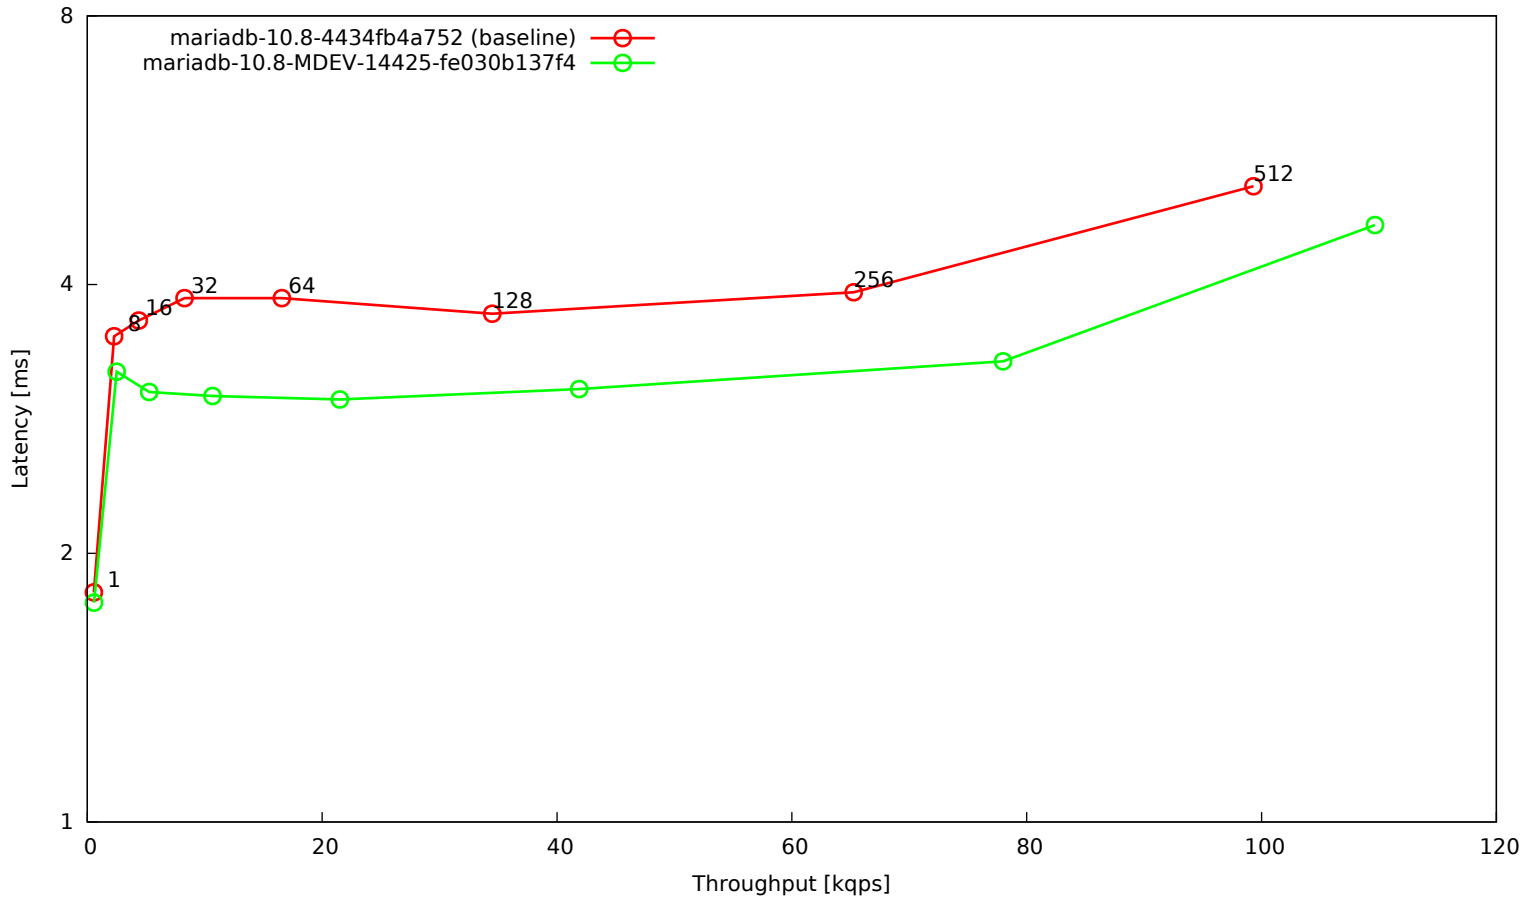

OLTP read/write 90:10, 16 tables, 8G data set, 32G buffer pool, SSD

OLTP point selects, 16 tables, 8G data set, 32G buffer pool, SSD

OLTP read-only, 16 tables, 8G data set, 32G buffer pool, SSD

OLTP read/write default mix, 16 tables, 8G data set, 32G buffer pool, SSD

OLTP update indexed column, 16 tables, 8G data set, 32G buffer pool, SSD

OLTP update indexed column (10 per trx), 16 tables, 8G data set, 32G buffer pool, SSD

OLTP update unindexed column, 16 tables, 8G data set, 32G buffer pool, SSD

OLTP update unindexed column (10 per trx), 16 tables, 8G data set, 32G buffer pool, SSD