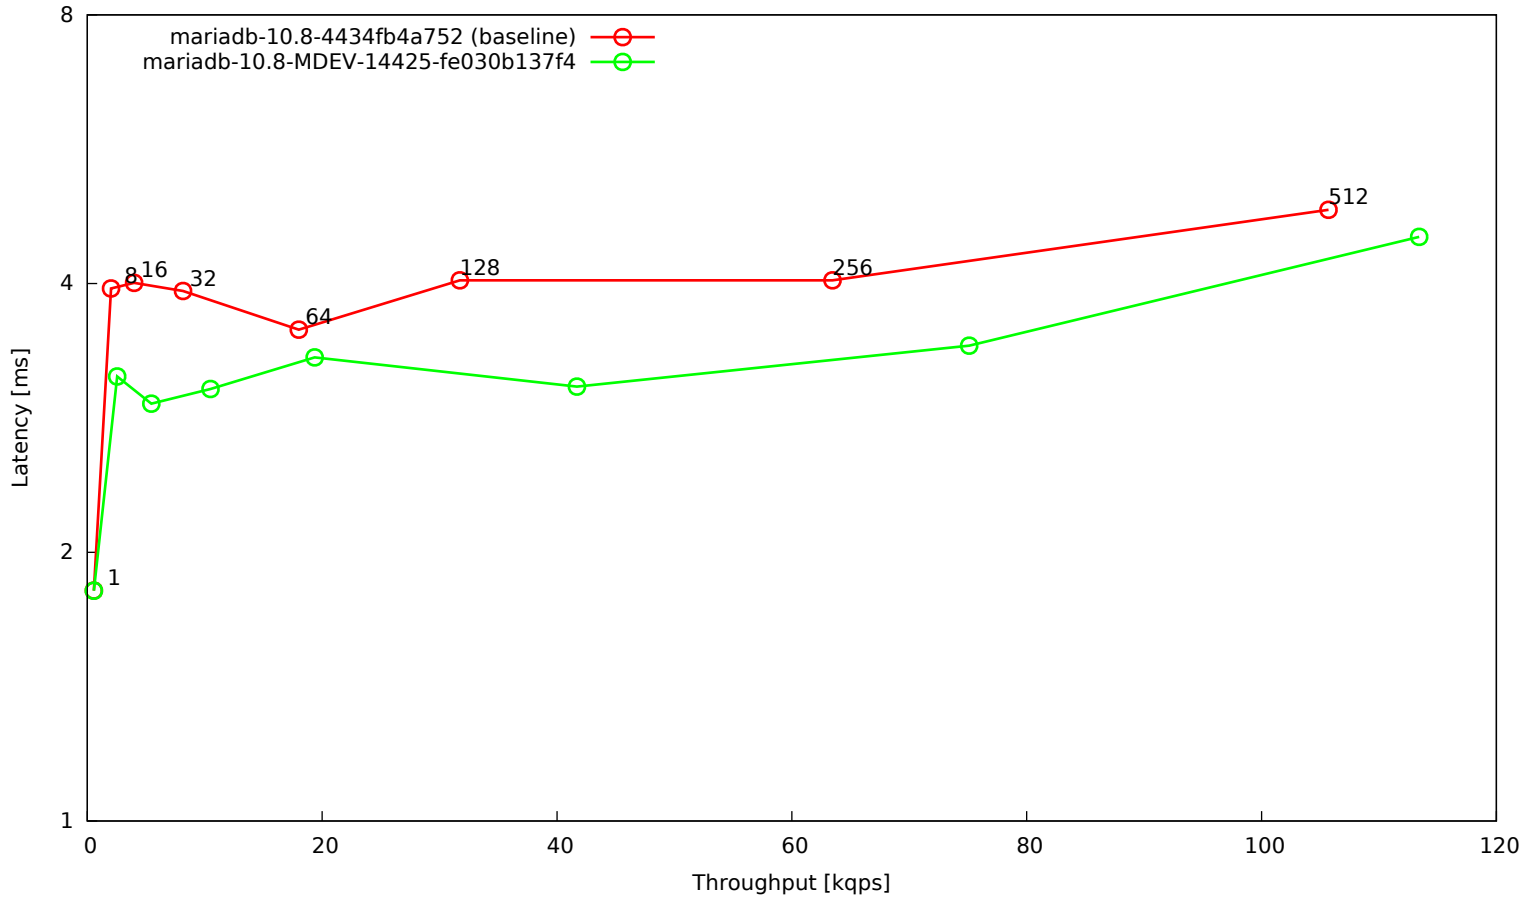

OLTP read/write 90:10, 16 tables, 8G data set, 32G buffer pool, SSD

OLTP point selects, 16 tables, 8G data set, 32G buffer pool, SSD

OLTP read-only, 16 tables, 8G data set, 32G buffer pool, SSD

OLTP read/write default mix, 16 tables, 8G data set, 32G buffer pool, SSD

OLTP update indexed column, 16 tables, 8G data set, 32G buffer pool, SSD

OLTP update indexed column (10 per trx), 16 tables, 8G data set, 32G buffer pool, SSD

OLTP update unindexed column, 16 tables, 8G data set, 32G buffer pool, SSD

OLTP update unindexed column (10 per trx), 16 tables, 8G data set, 32G buffer pool, SSD