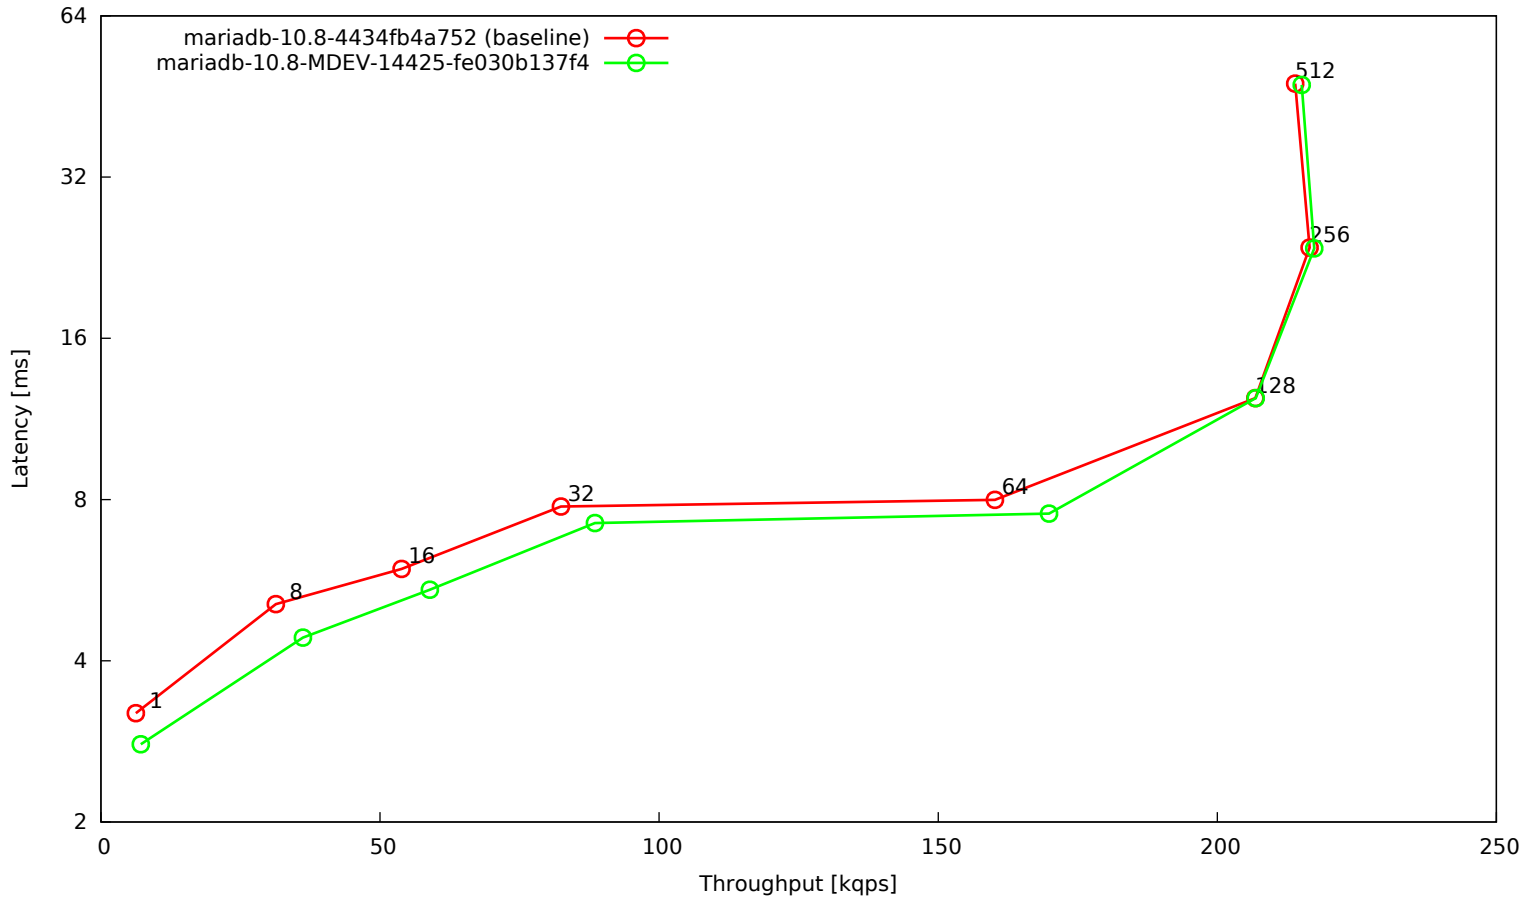

OLTP read/write 90:10, 16 tables, 8G data set, 32G buffer pool, SSD

OLTP point selects, 16 tables, 8G data set, 32G buffer pool, SSD

OLTP read-only, 16 tables, 8G data set, 32G buffer pool, SSD

OLTP read/write default mix, 16 tables, 8G data set, 32G buffer pool, SSD

OLTP update indexed column, 16 tables, 8G data set, 32G buffer pool, SSD

OLTP update indexed column (10 per trx), 16 tables, 8G data set, 32G buffer pool, SSD

OLTP update unindexed column, 16 tables, 8G data set, 32G buffer pool, SSD

OLTP update unindexed column (10 per trx), 16 tables, 8G data set, 32G buffer pool, SSD