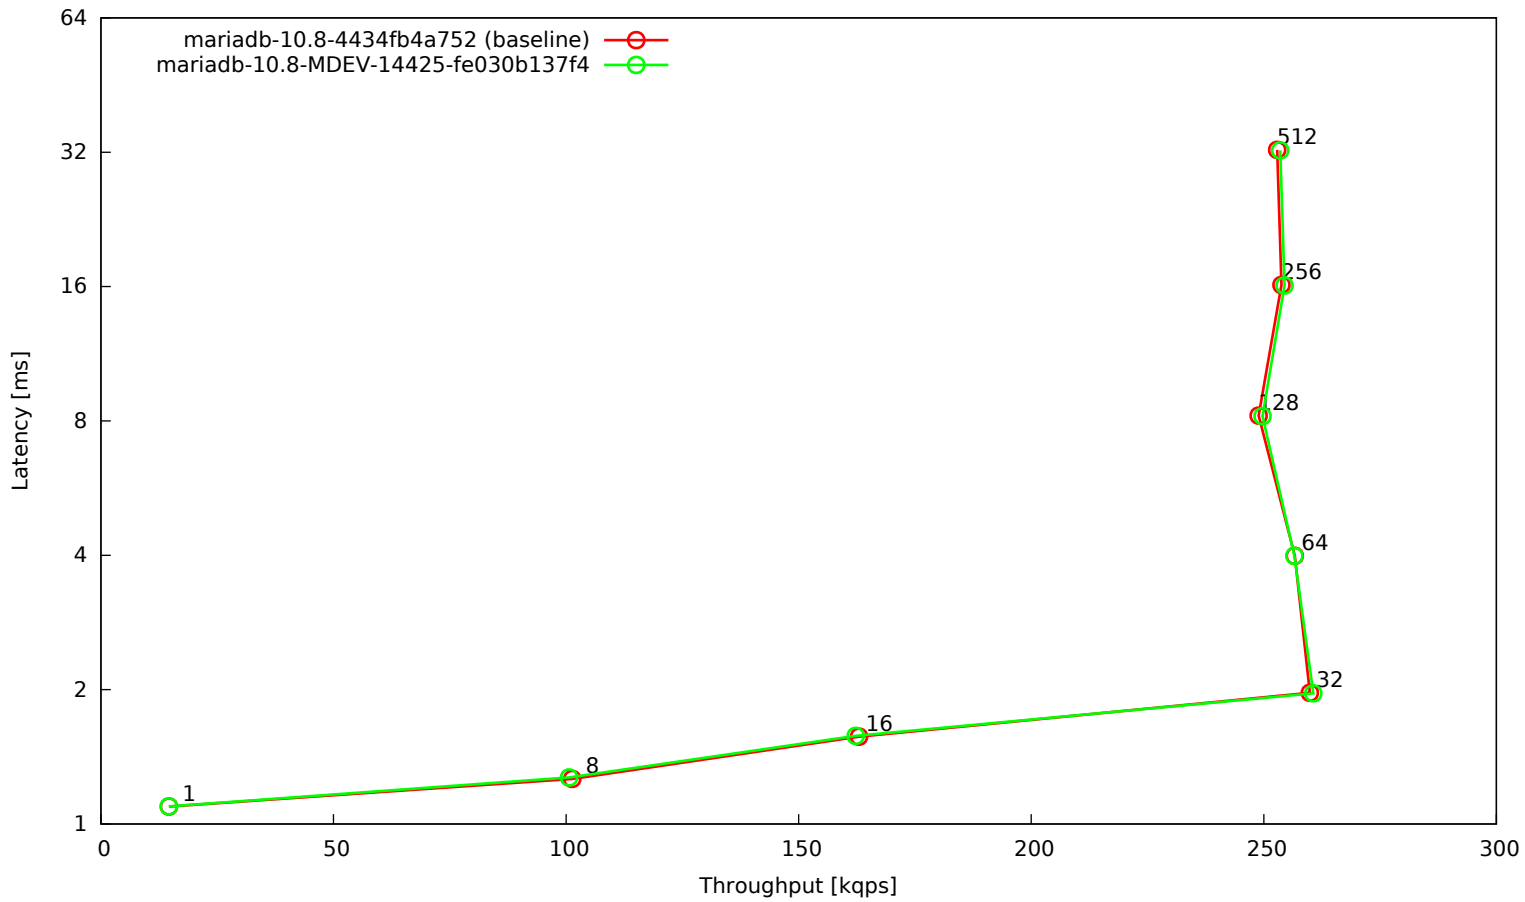

OLTP read/write 90:10, 16 tables, 8G data set, 32G buffer pool, SSD

OLTP point selects, 16 tables, 8G data set, 32G buffer pool, SSD

OLTP read-only, 16 tables, 8G data set, 32G buffer pool, SSD

OLTP read/write default mix, 16 tables, 8G data set, 32G buffer pool, SSD

OLTP update indexed column, 16 tables, 8G data set, 32G buffer pool, SSD

OLTP update indexed column (10 per trx), 16 tables, 8G data set, 32G buffer pool, SSD

OLTP update unindexed column, 16 tables, 8G data set, 32G buffer pool, SSD

OLTP update unindexed column (10 per trx), 16 tables, 8G data set, 32G buffer pool, SSD