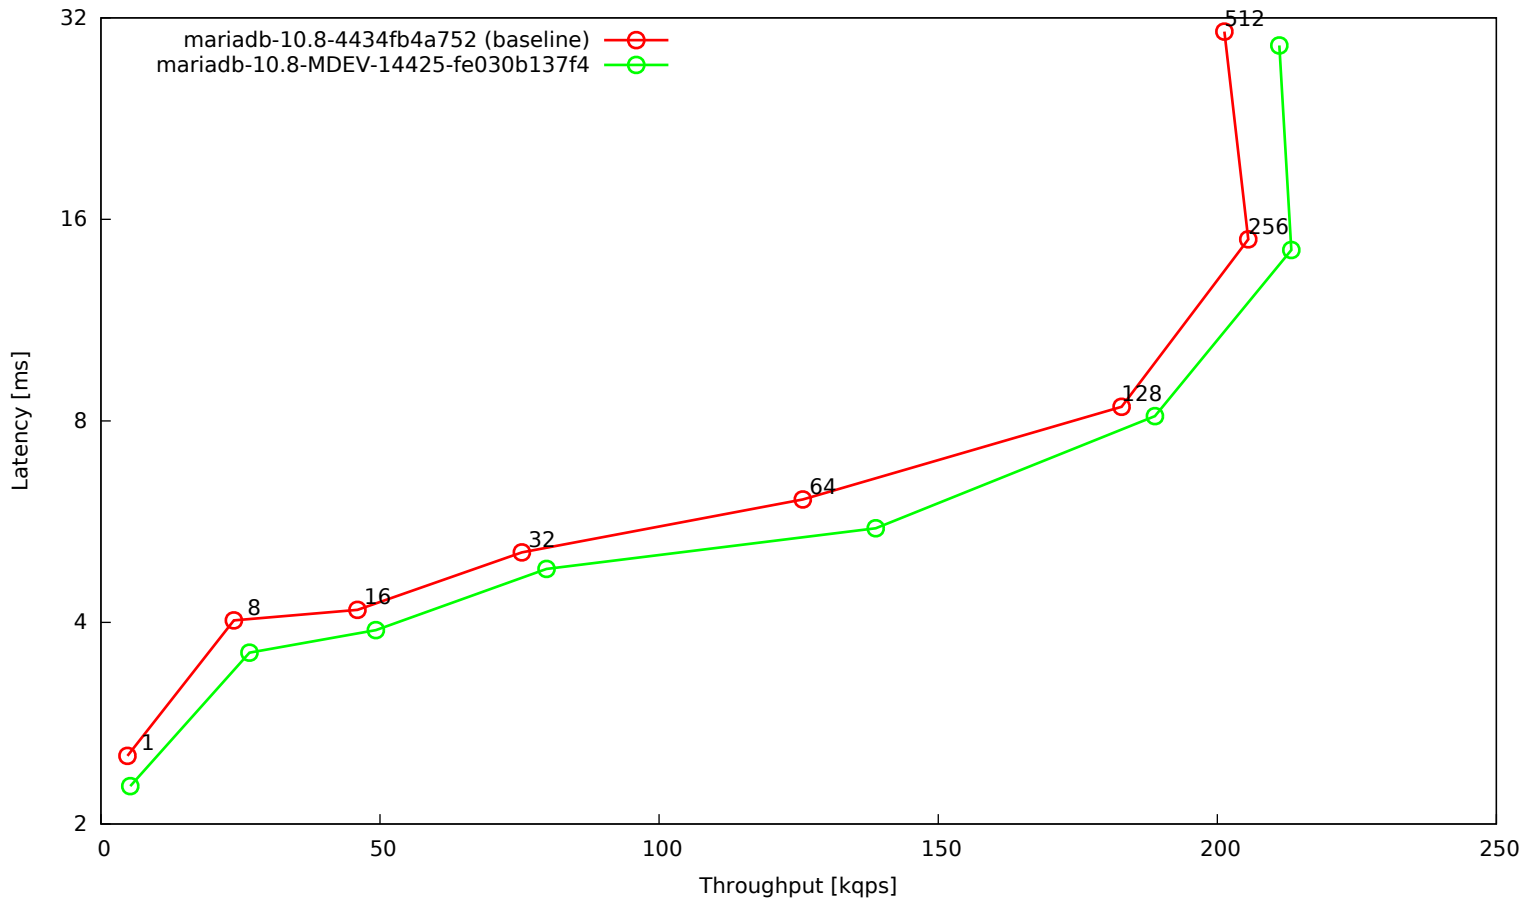

OLTP read/write 90:10, 16 tables, 8G data set, 32G buffer pool, SSD

OLTP point selects, 16 tables, 8G data set, 32G buffer pool, SSD

OLTP read-only, 16 tables, 8G data set, 32G buffer pool, SSD

OLTP read/write default mix, 16 tables, 8G data set, 32G buffer pool, SSD

OLTP update indexed column, 16 tables, 8G data set, 32G buffer pool, SSD

OLTP update indexed column (10 per trx), 16 tables, 8G data set, 32G buffer pool, SSD

OLTP update unindexed column, 16 tables, 8G data set, 32G buffer pool, SSD

OLTP update unindexed column (10 per trx), 16 tables, 8G data set, 32G buffer pool, SSD