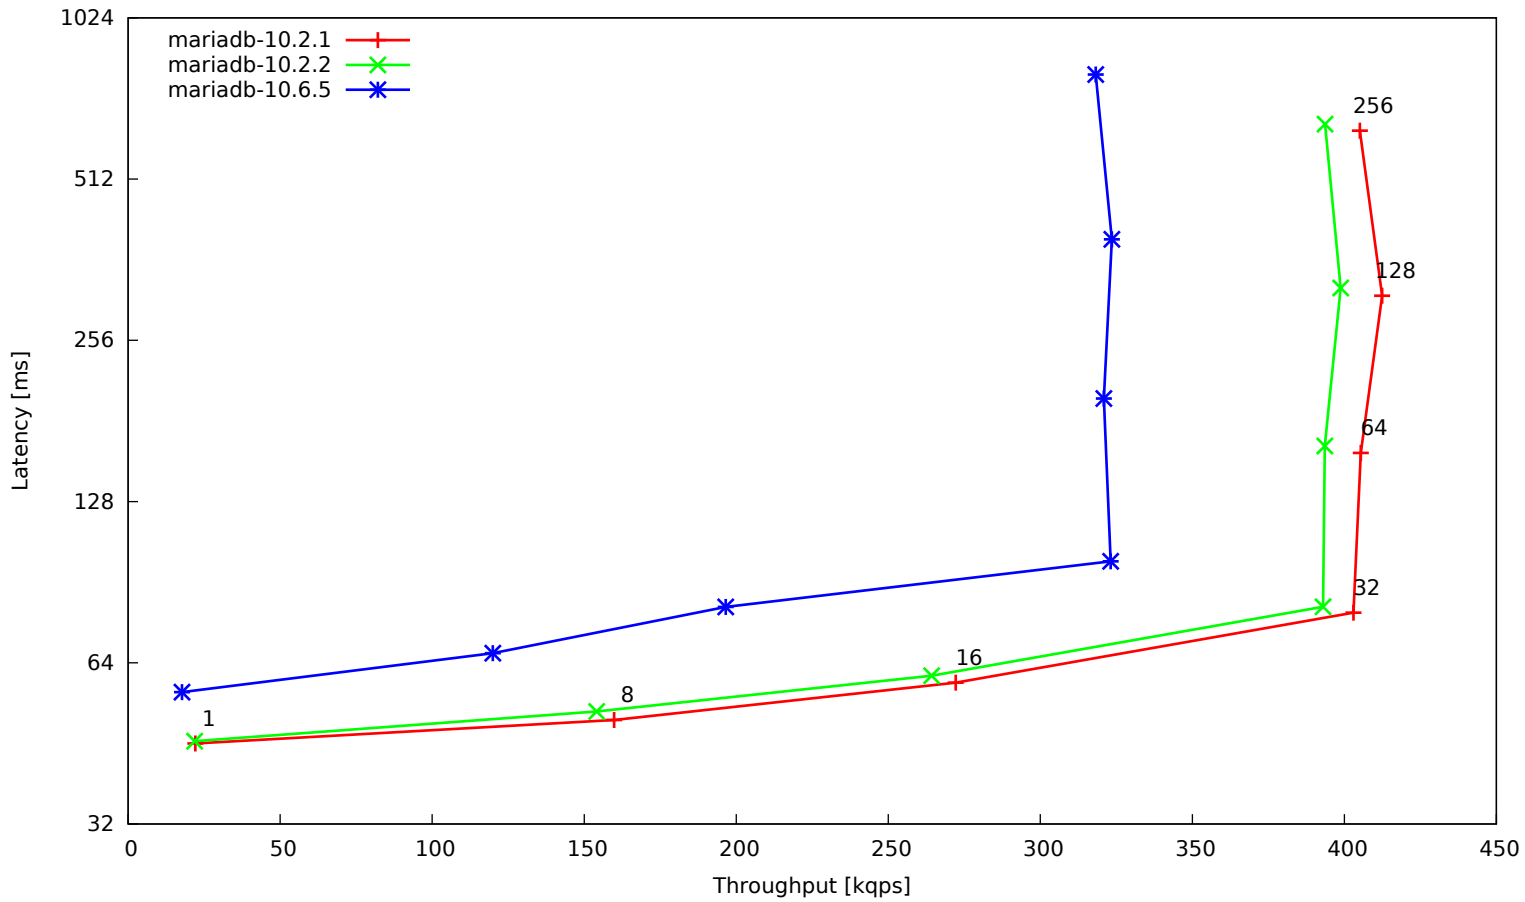

t\_1K-reads-innodb-multi

t\_1K-reads-innodb-single

t\_oltp-9010-innodb-multi

t\_oltp-innodb-multi

t\_oltp-innodb-multi-2

t\_oltp-innodb-single

t\_oltp-innodb-single-2

t\_writes-innodb-multi

t\_writes-innodb-multi-2

t\_writes-innodb-single

t\_writes-innodb-single-2