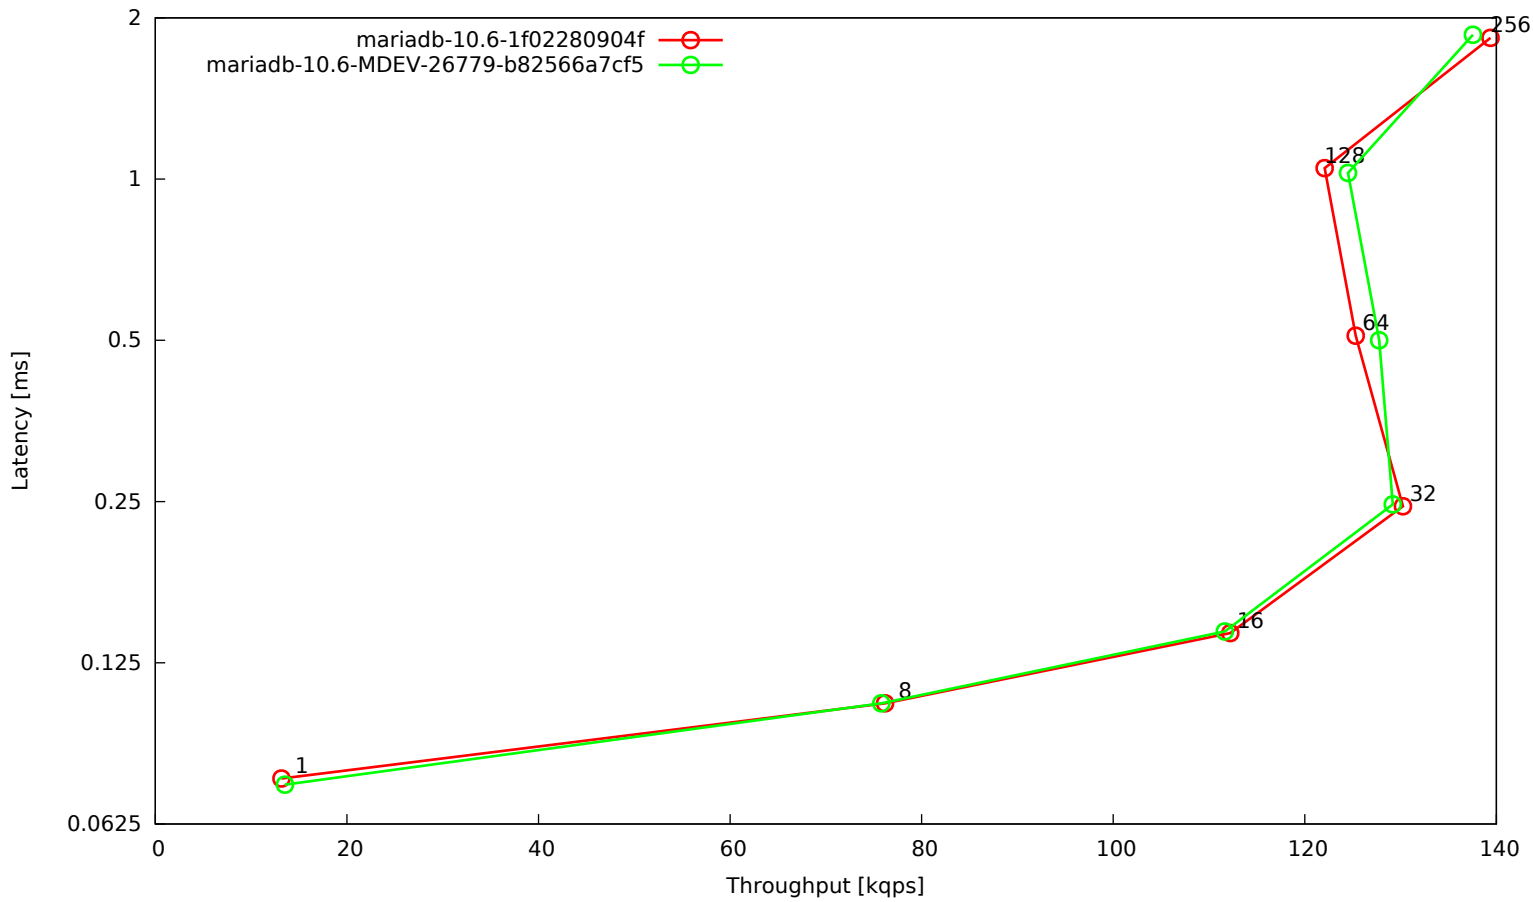

OLTP read/write 90:10, 16 tables, 2 mio rows each, big BP, RAM disk

OLTP point selects, 16 tables, 2 mio rows each, big BP, RAM disk

OLTP read-only, 16 tables, 2 mio rows each, big BP, RAM disk

OLTP read/write default mix, 16 tables, 2 mio rows each, big BP, RAM disk

OLTP update indexed column, 16 tables, 2 mio rows each, big BP, RAM disk

OLTP update unindexed column, 16 tables, 2 mio rows each, big BP, RAM disk