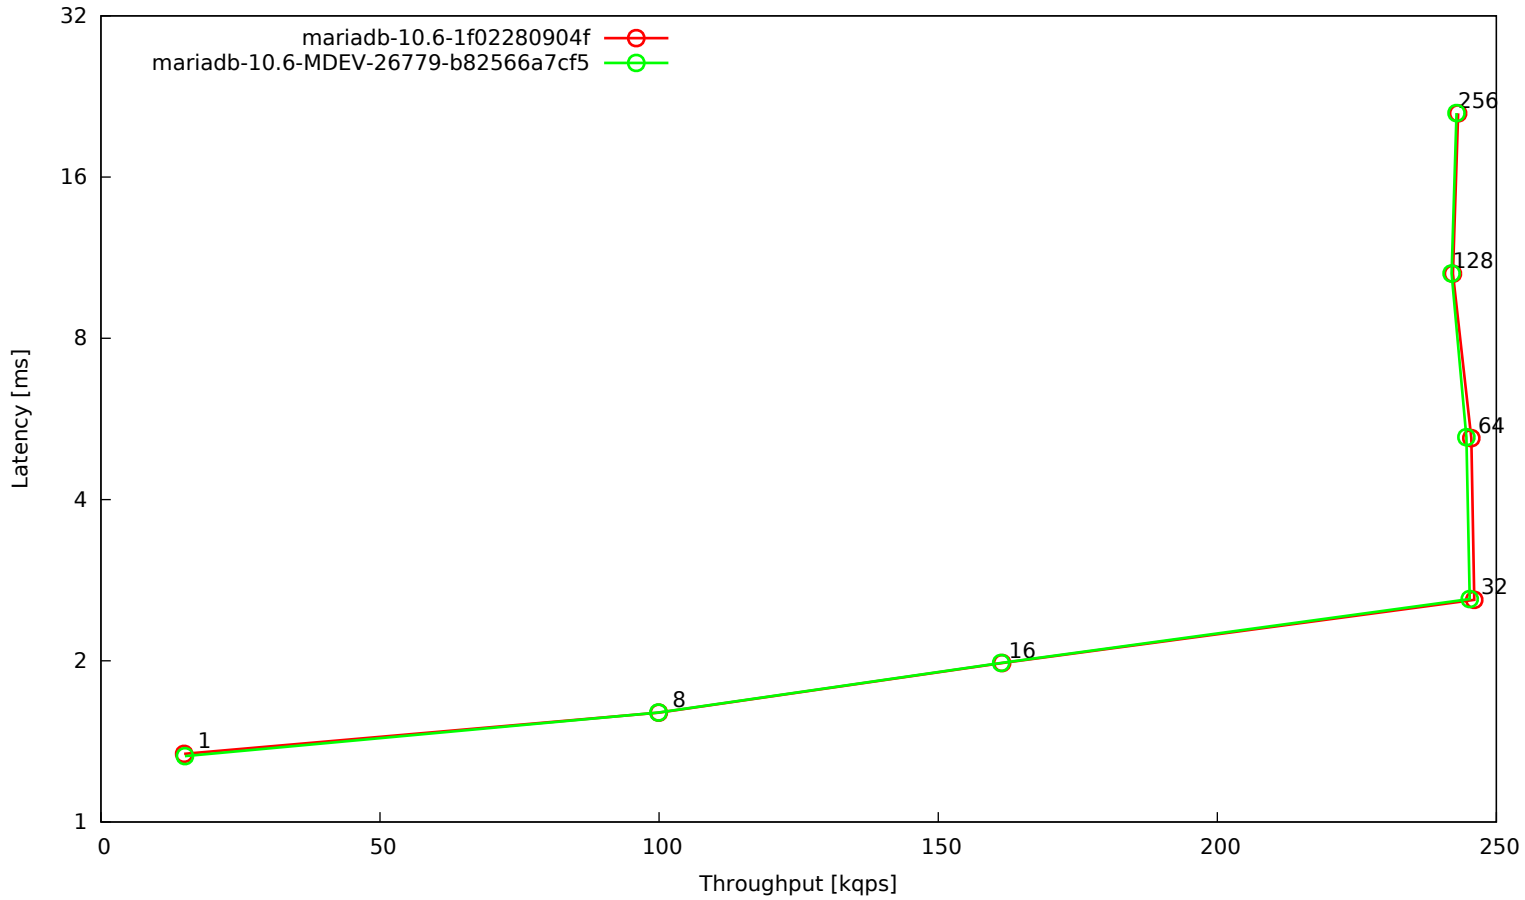

OLTP read/write 90:10, 16 tables, 2 mio rows each, big BP, RAM disk

OLTP point selects, 16 tables, 2 mio rows each, big BP, RAM disk

OLTP read-only, 16 tables, 2 mio rows each, big BP, RAM disk

OLTP read/write default mix, 16 tables, 2 mio rows each, big BP, RAM disk

OLTP update indexed column, 16 tables, 2 mio rows each, big BP, RAM disk

OLTP update unindexed column, 16 tables, 2 mio rows each, big BP, RAM disk