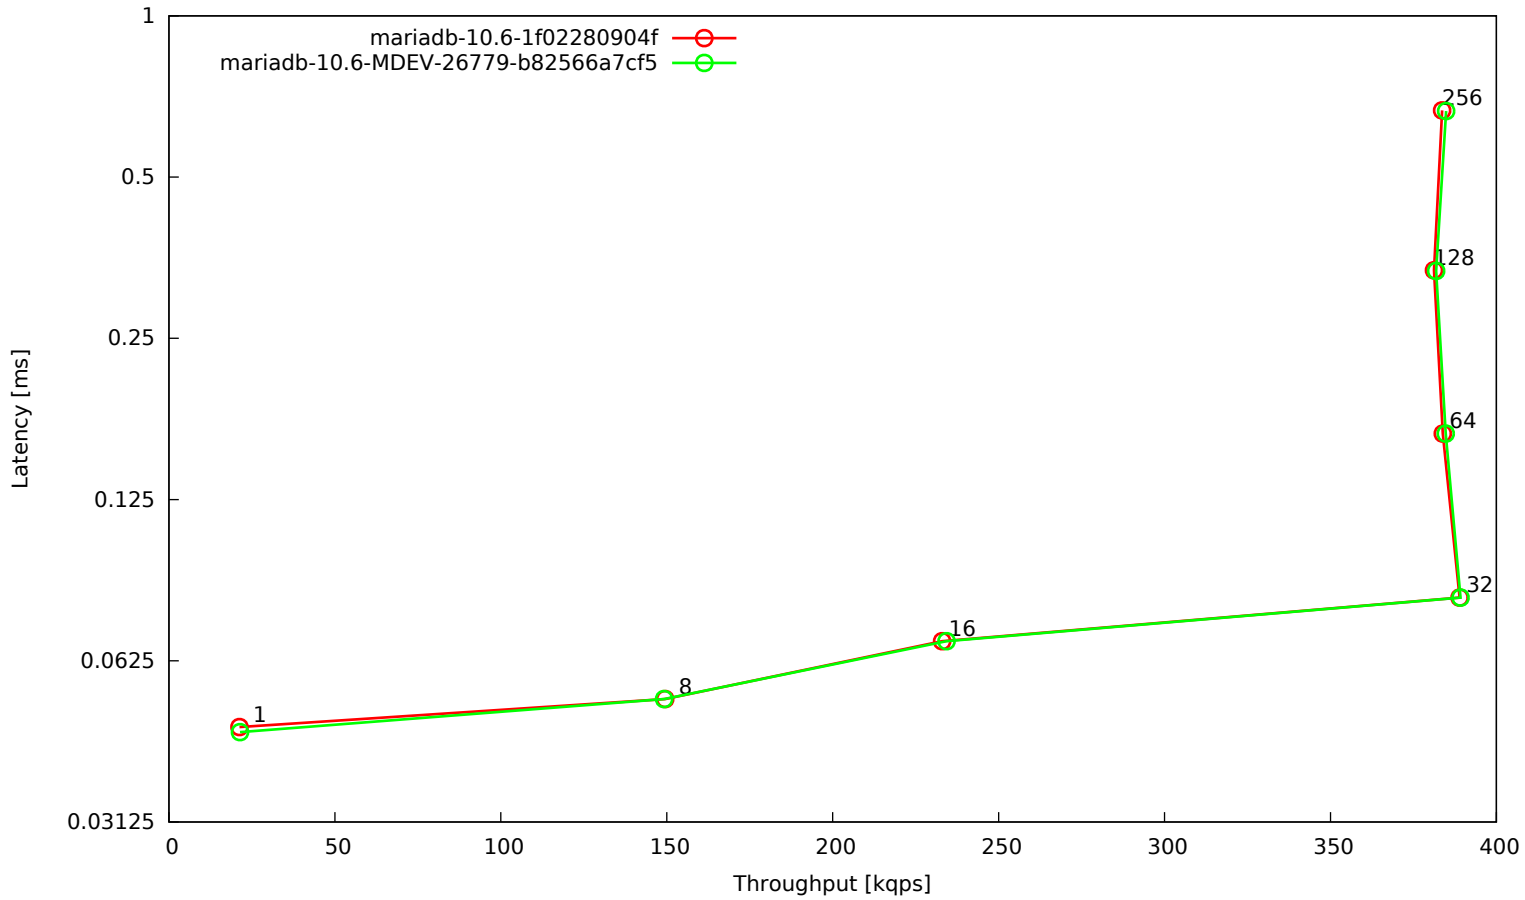

OLTP read/write 90:10, 16 tables, 2 mio rows each, big BP, RAM disk

OLTP point selects, 16 tables, 2 mio rows each, big BP, RAM disk

OLTP read-only, 16 tables, 2 mio rows each, big BP, RAM disk

OLTP read/write default mix, 16 tables, 2 mio rows each, big BP, RAM disk

OLTP update indexed column, 16 tables, 2 mio rows each, big BP, RAM disk

OLTP update unindexed column, 16 tables, 2 mio rows each, big BP, RAM disk