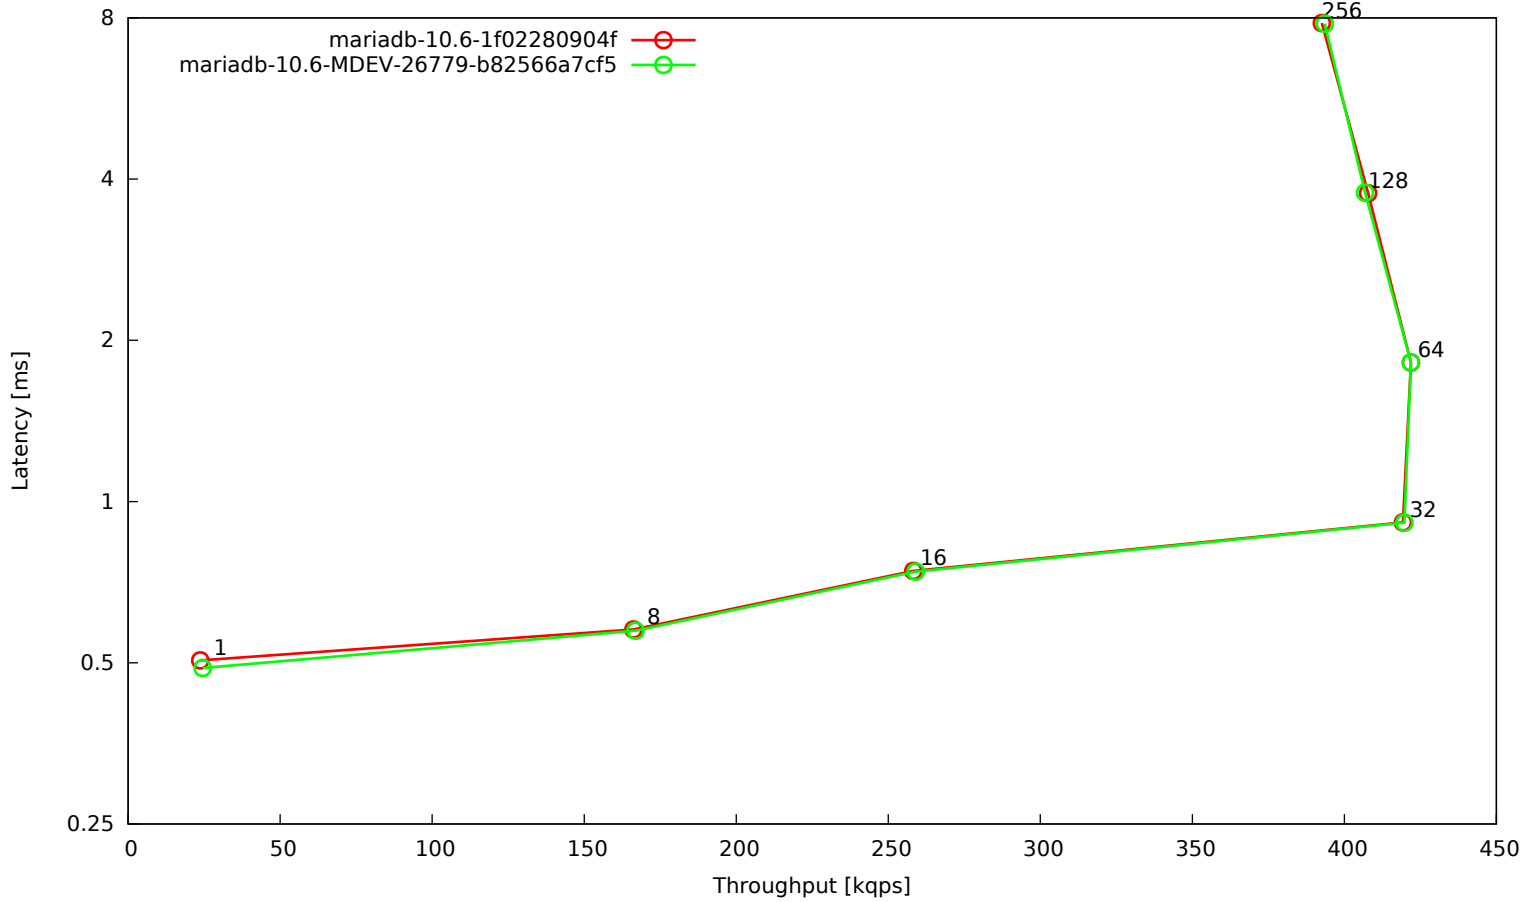

OLTP read/write 90:10, 16 tables, 2 mio rows each, big BP, RAM disk

OLTP point selects, 16 tables, 2 mio rows each, big BP, RAM disk

OLTP read-only, 16 tables, 2 mio rows each, big BP, RAM disk

OLTP read/write default mix, 16 tables, 2 mio rows each, big BP, RAM disk

OLTP update indexed column, 16 tables, 2 mio rows each, big BP, RAM disk

OLTP update unindexed column, 16 tables, 2 mio rows each, big BP, RAM disk