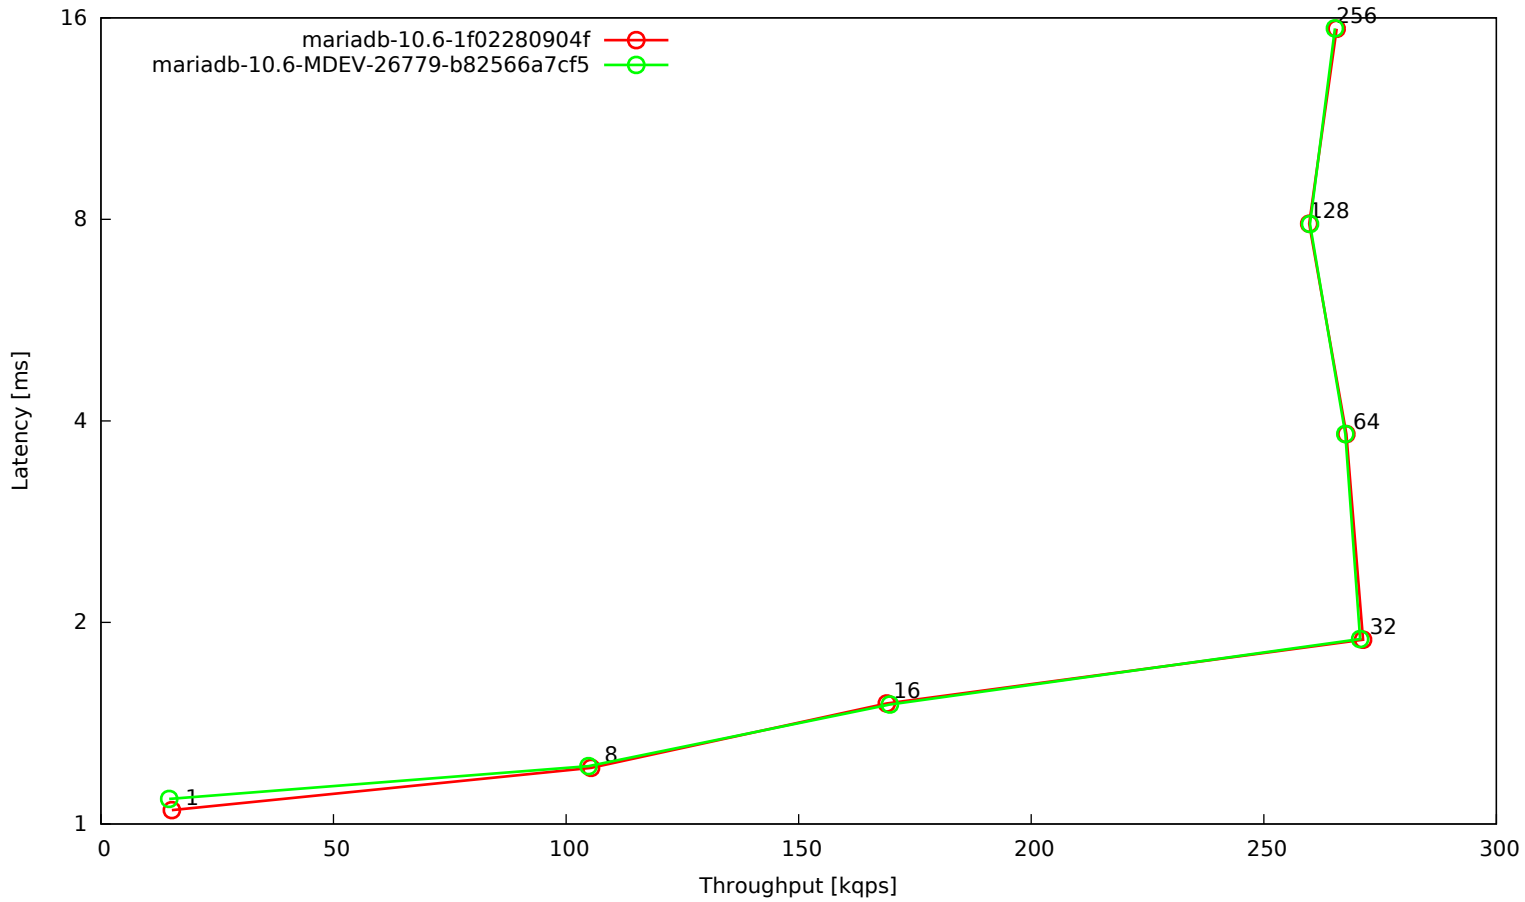

OLTP read/write 90:10, 16 tables, 2 mio rows each, big BP, RAM disk

OLTP point selects, 16 tables, 2 mio rows each, big BP, RAM disk

OLTP read-only, 16 tables, 2 mio rows each, big BP, RAM disk

OLTP read/write default mix, 16 tables, 2 mio rows each, big BP, RAM disk

OLTP update indexed column, 16 tables, 2 mio rows each, big BP, RAM disk

OLTP update unindexed column, 16 tables, 2 mio rows each, big BP, RAM disk