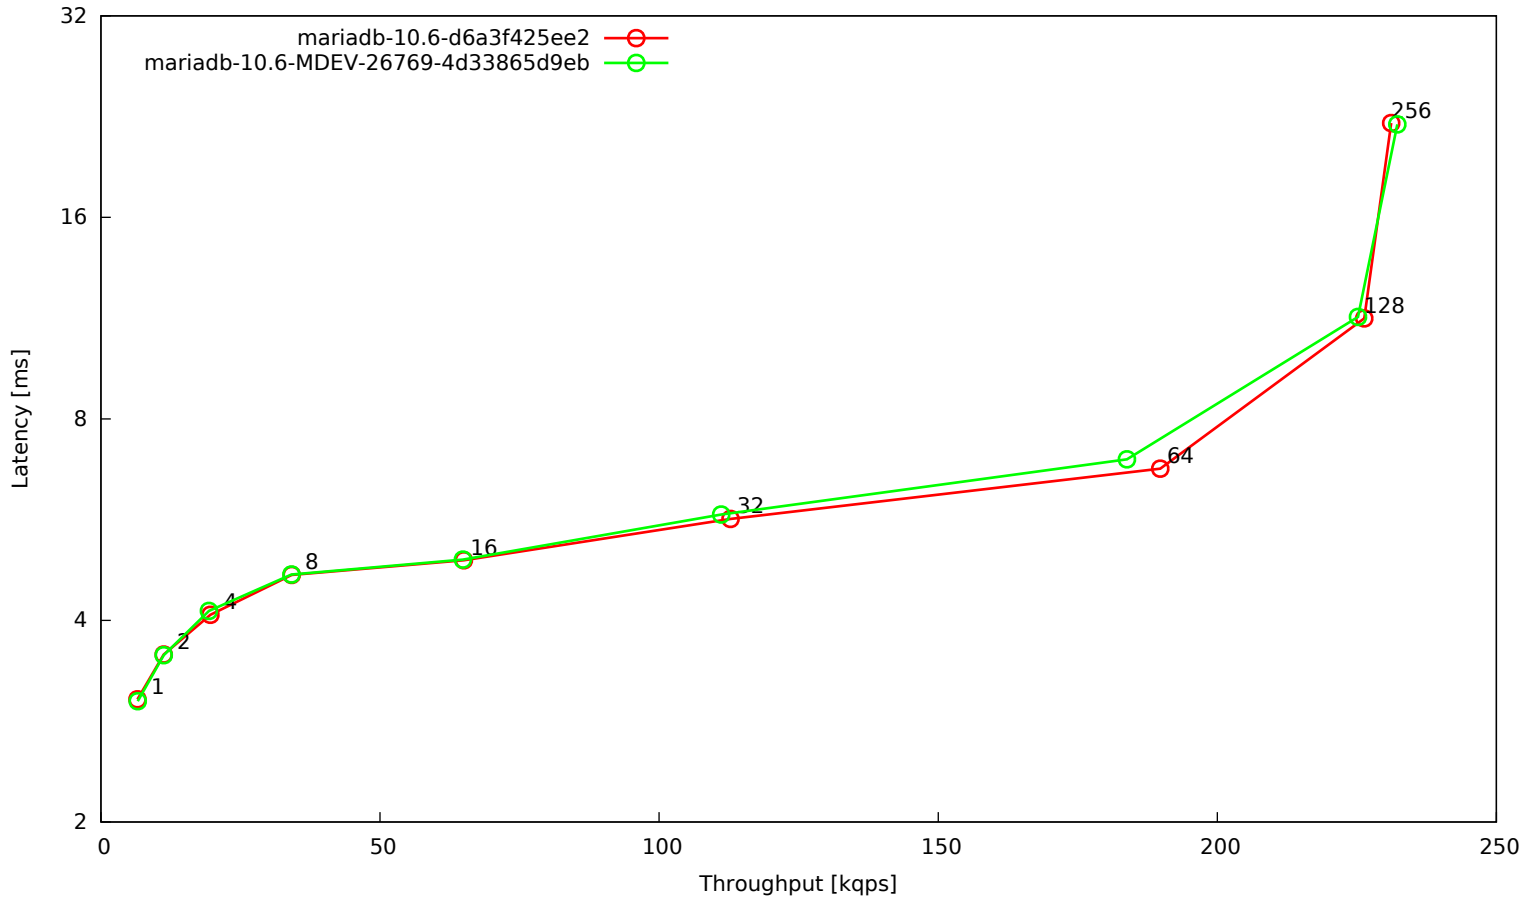

OLTP read/write 90:10, 16 tables, 2 mio rows each, big BP, RAM disk

OLTP point selects, 16 tables, 2 mio rows each, big BP, RAM disk

OLTP read-only, 16 tables, 2 mio rows each, big BP, RAM disk

OLTP read/write default mix, 16 tables, 2 mio rows each, big BP, RAM disk

OLTP update indexed column, 16 tables, 2 mio rows each, big BP, RAM disk

OLTP update unindexed column, 16 tables, 2 mio rows each, big BP, RAM disk