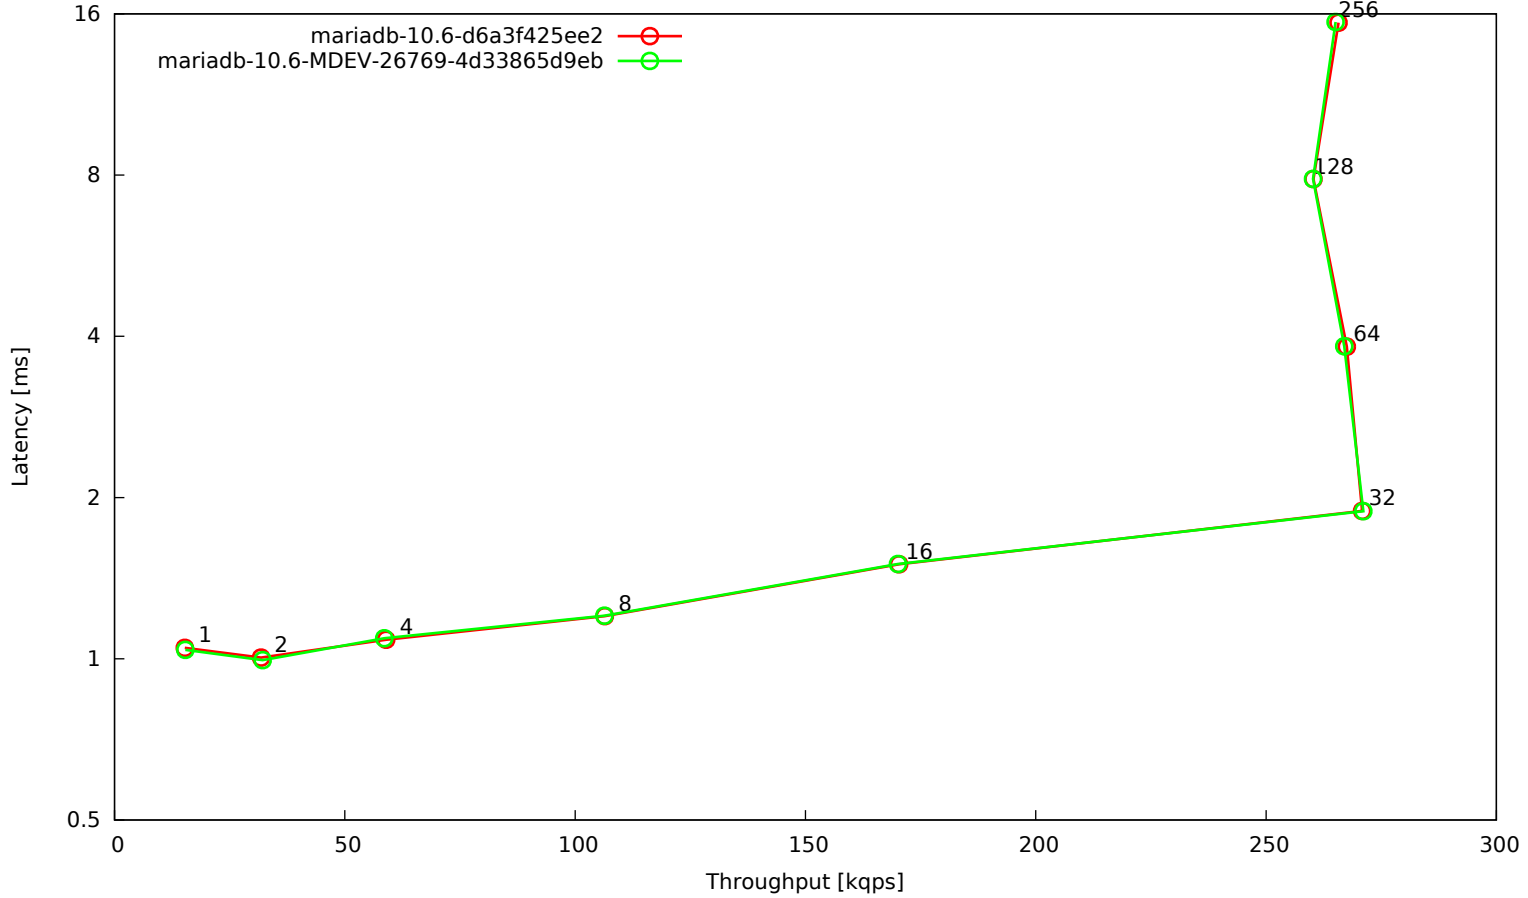

OLTP read/write 90:10, 16 tables, 2 mio rows each, big BP, RAM disk

OLTP point selects, 16 tables, 2 mio rows each, big BP, RAM disk

OLTP read-only, 16 tables, 2 mio rows each, big BP, RAM disk

OLTP read/write default mix, 16 tables, 2 mio rows each, big BP, RAM disk

OLTP update indexed column, 16 tables, 2 mio rows each, big BP, RAM disk

OLTP update unindexed column, 16 tables, 2 mio rows each, big BP, RAM disk