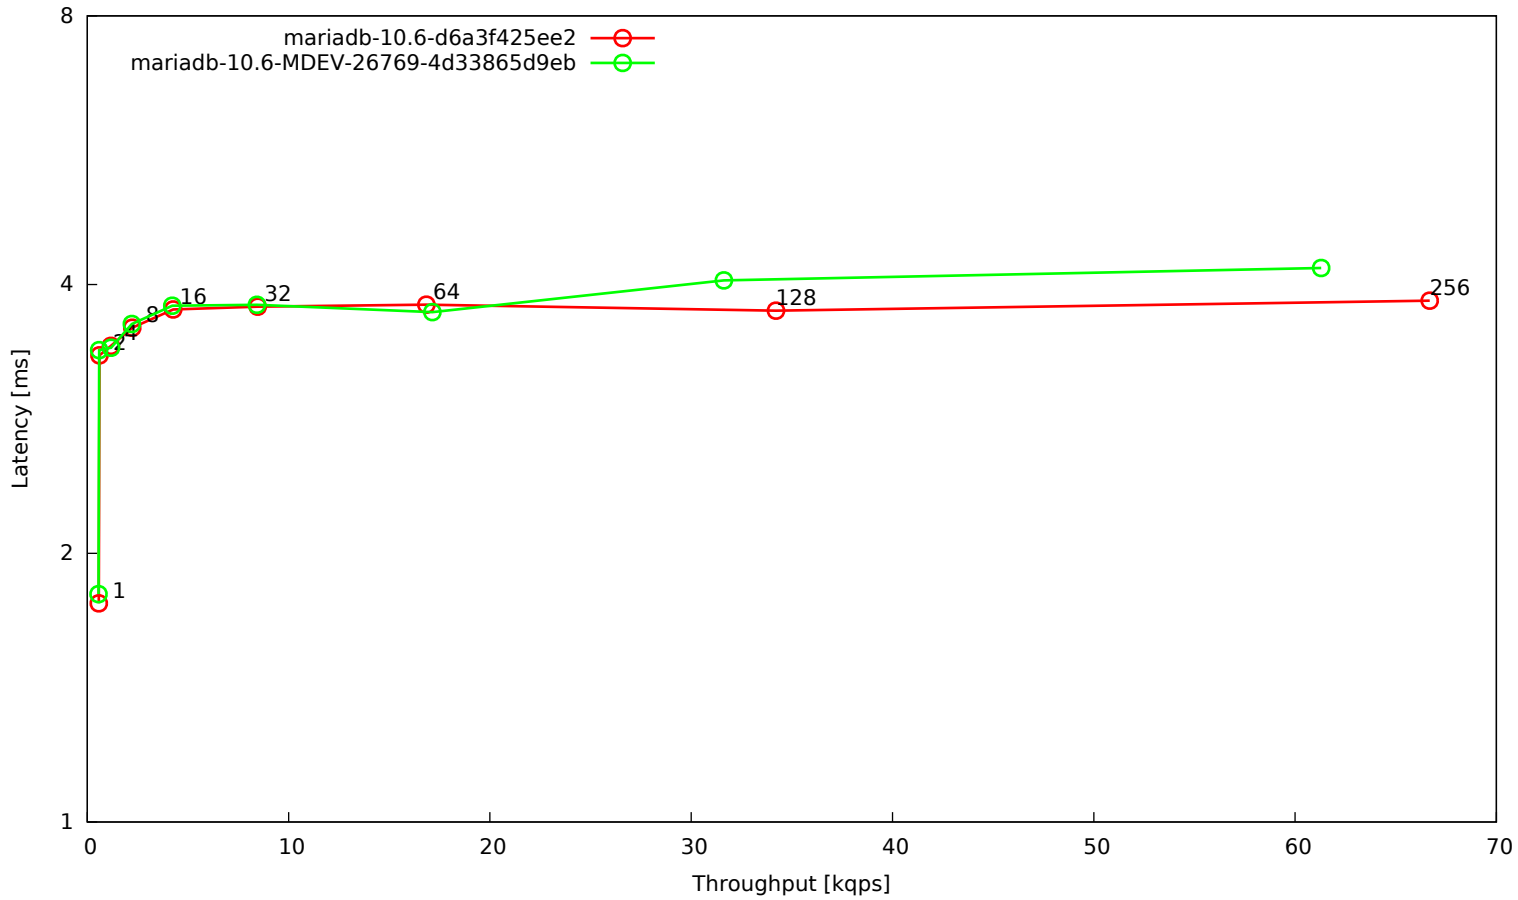

OLTP read/write 90:10, 16 tables, 2 mio rows each, big BP, RAM disk

OLTP point selects, 16 tables, 2 mio rows each, big BP, RAM disk

OLTP read-only, 16 tables, 2 mio rows each, big BP, RAM disk

OLTP read/write default mix, 16 tables, 2 mio rows each, big BP, RAM disk

OLTP update indexed column, 16 tables, 2 mio rows each, big BP, RAM disk

OLTP update unindexed column, 16 tables, 2 mio rows each, big BP, RAM disk