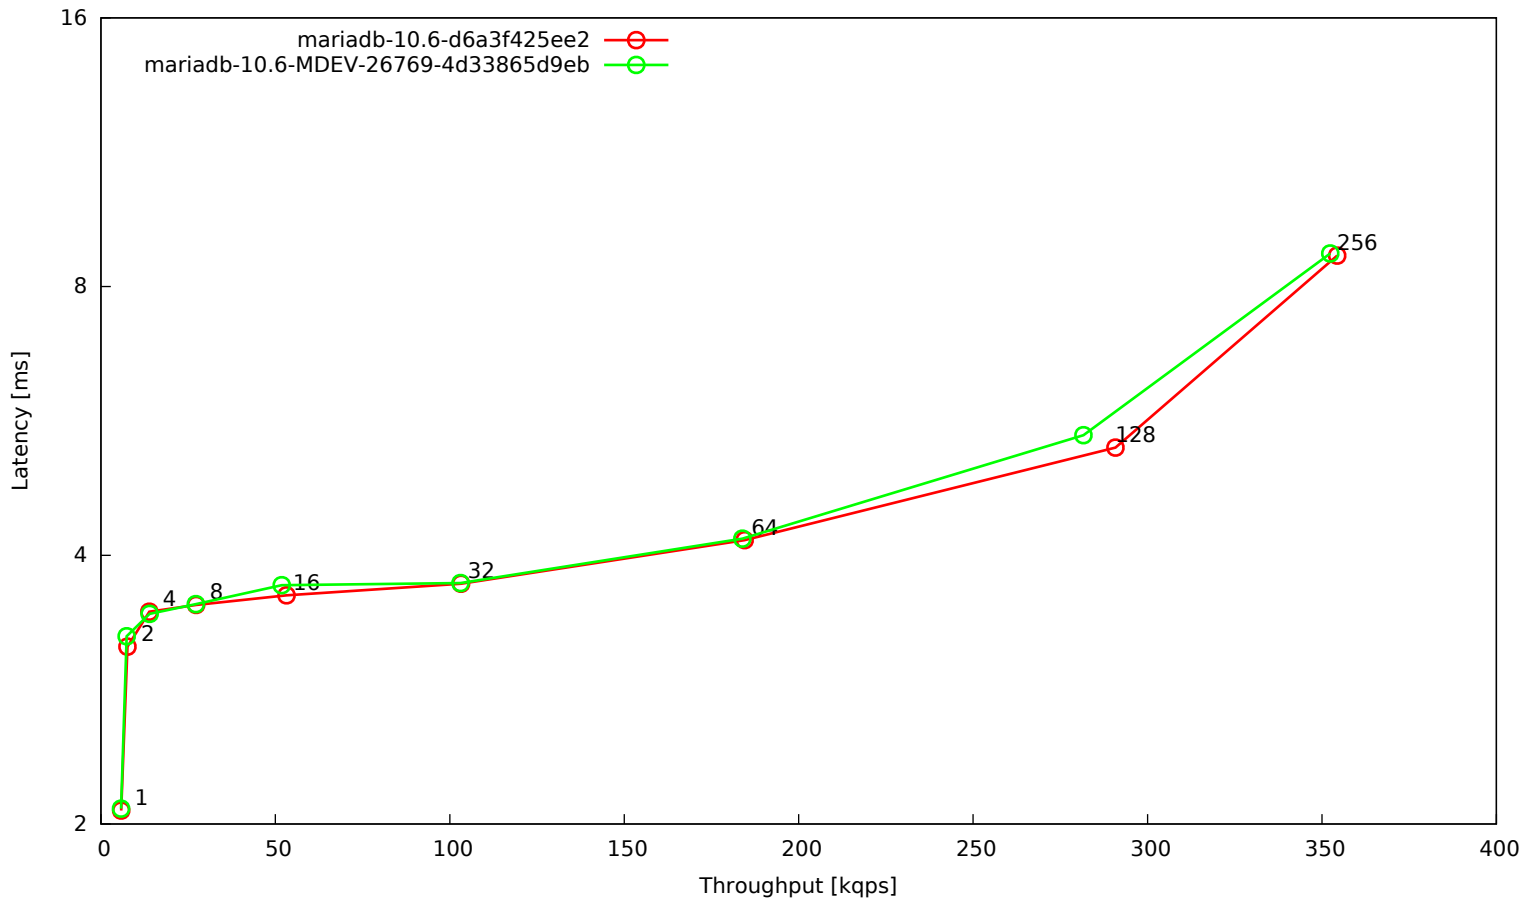

OLTP read/write 90:10, 16 tables, 2 mio rows each, big BP, RAM disk

OLTP point selects, 16 tables, 2 mio rows each, big BP, RAM disk

OLTP read-only, 16 tables, 2 mio rows each, big BP, RAM disk

OLTP read/write default mix, 16 tables, 2 mio rows each, big BP, RAM disk

OLTP update indexed column, 16 tables, 2 mio rows each, big BP, RAM disk

OLTP update unindexed column, 16 tables, 2 mio rows each, big BP, RAM disk