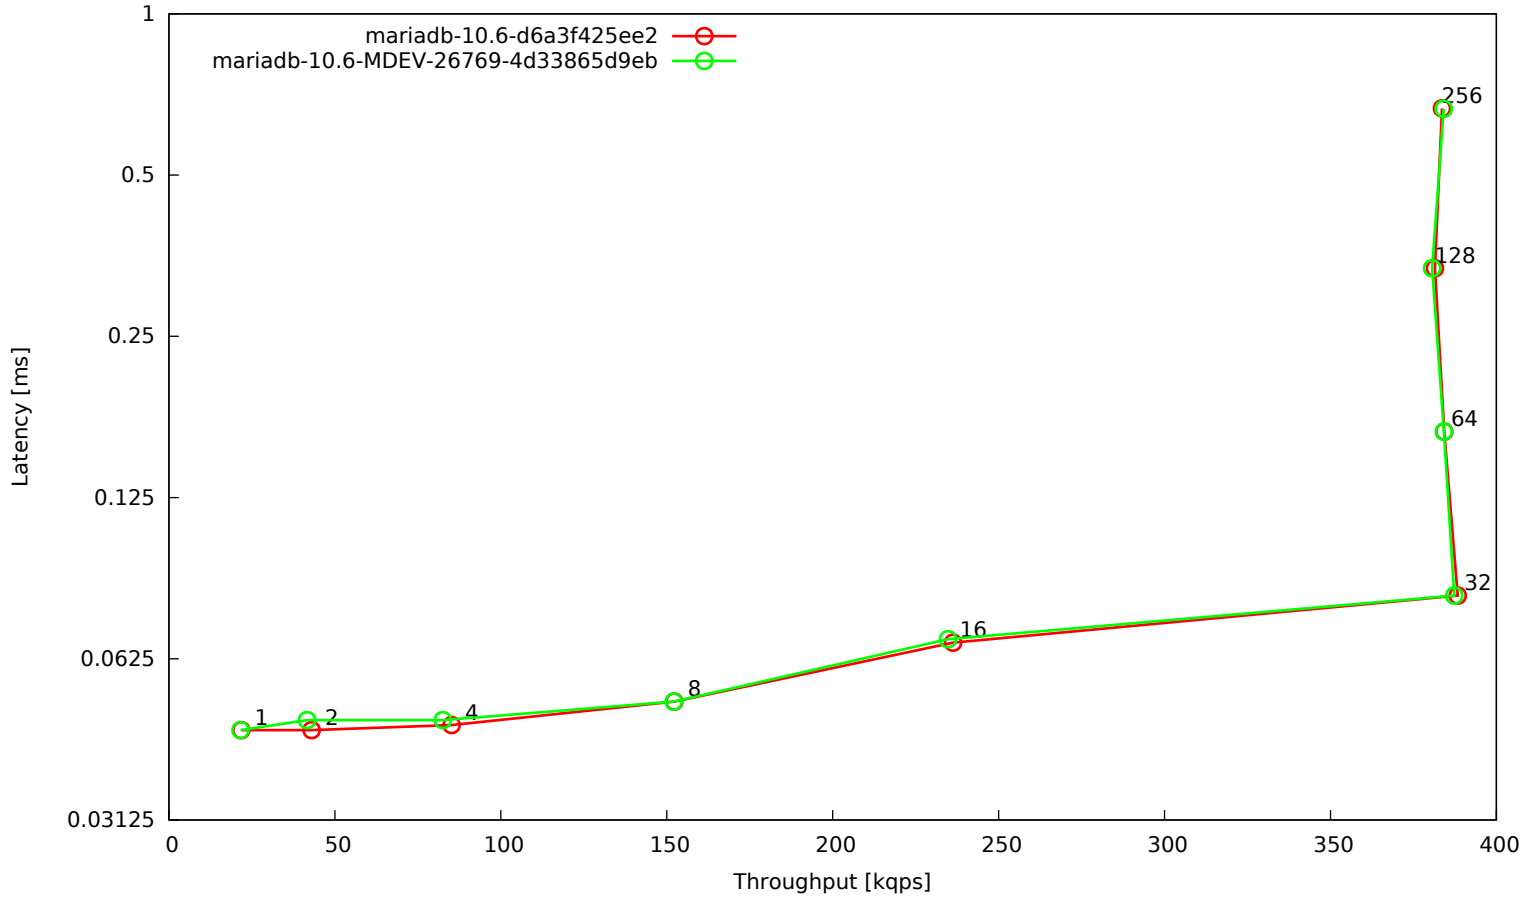

OLTP read/write 90:10, 16 tables, 2 mio rows each, big BP, RAM disk

OLTP point selects, 16 tables, 2 mio rows each, big BP, RAM disk

OLTP read-only, 16 tables, 2 mio rows each, big BP, RAM disk

OLTP read/write default mix, 16 tables, 2 mio rows each, big BP, RAM disk

OLTP update indexed column, 16 tables, 2 mio rows each, big BP, RAM disk

OLTP update unindexed column, 16 tables, 2 mio rows each, big BP, RAM disk