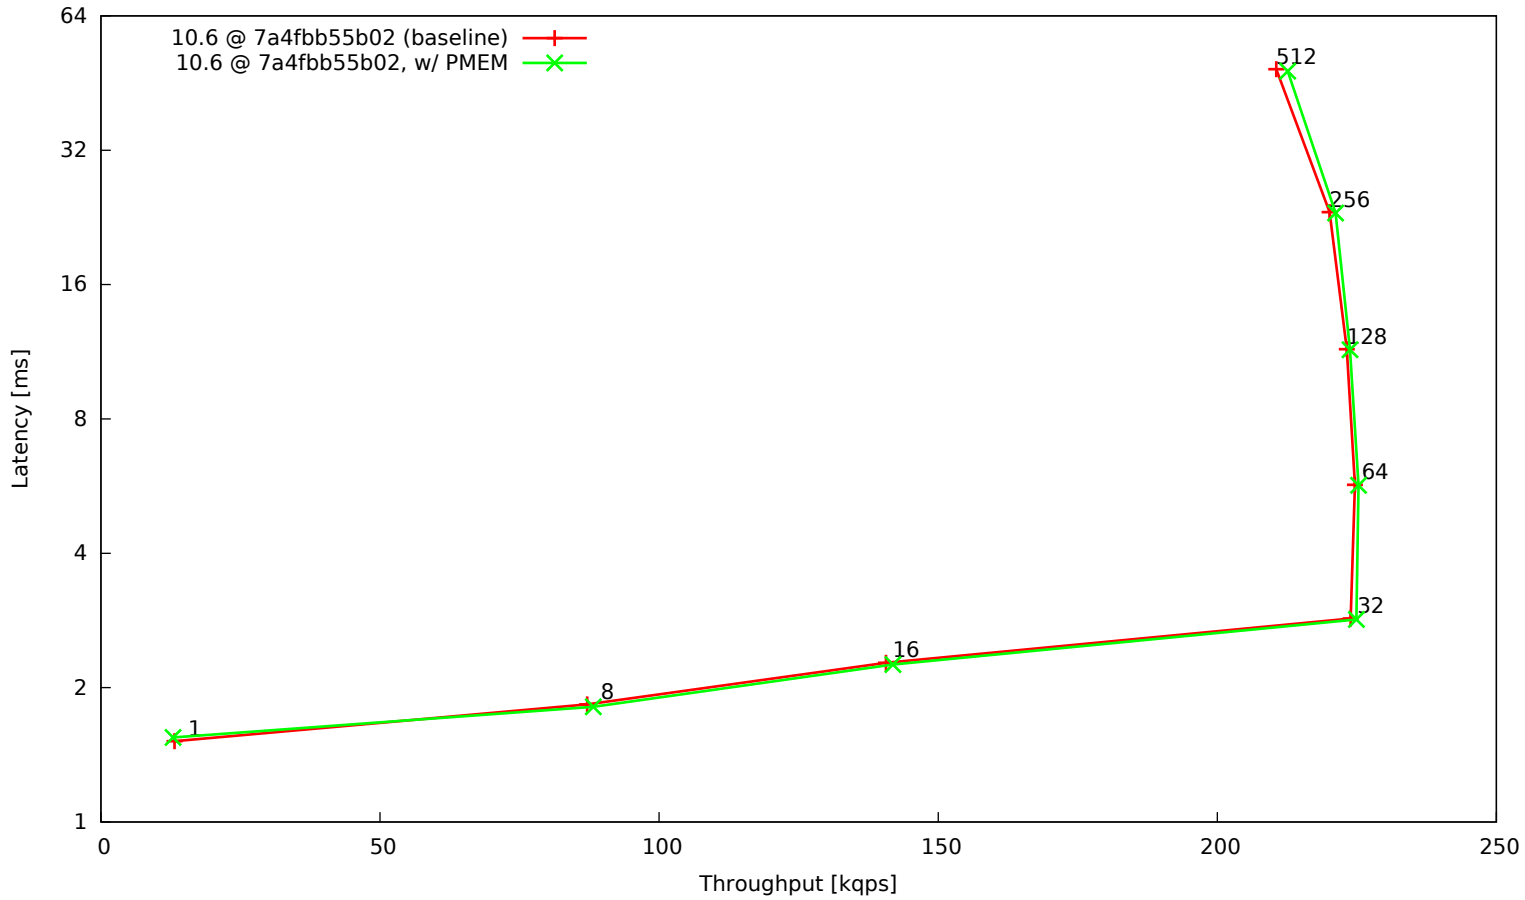

OLTP read/write 90:10, 16 tables, 2 mio rows each, big BP, RAM disk

OLTP point selects, 16 tables, 2 mio rows each, big BP, RAM disk

OLTP read-only, 16 tables, 2 mio rows each, big BP, RAM disk

OLTP read/write default mix, 16 tables, 2 mio rows each, big BP, RAM disk

OLTP update indexed column, 16 tables, 2 mio rows each, big BP, RAM disk

OLTP update unindexed column, 16 tables, 2 mio rows each, big BP, RAM disk