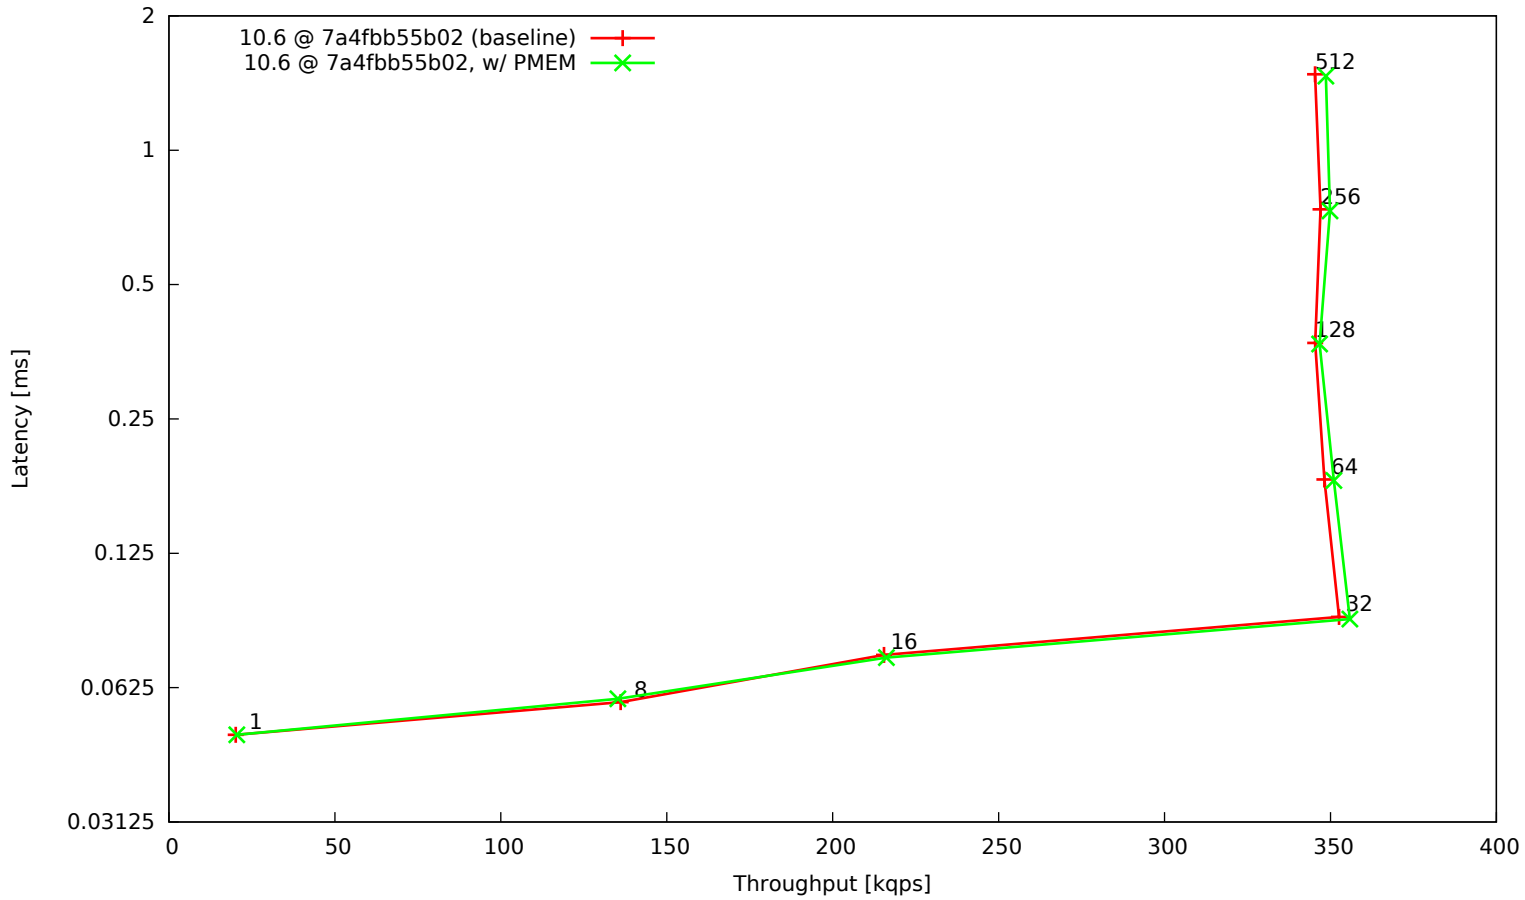

OLTP read/write 90:10, 16 tables, 2 mio rows each, big BP, RAM disk

OLTP point selects, 16 tables, 2 mio rows each, big BP, RAM disk

OLTP read-only, 16 tables, 2 mio rows each, big BP, RAM disk

OLTP read/write default mix, 16 tables, 2 mio rows each, big BP, RAM disk

OLTP update indexed column, 16 tables, 2 mio rows each, big BP, RAM disk

OLTP update unindexed column, 16 tables, 2 mio rows each, big BP, RAM disk