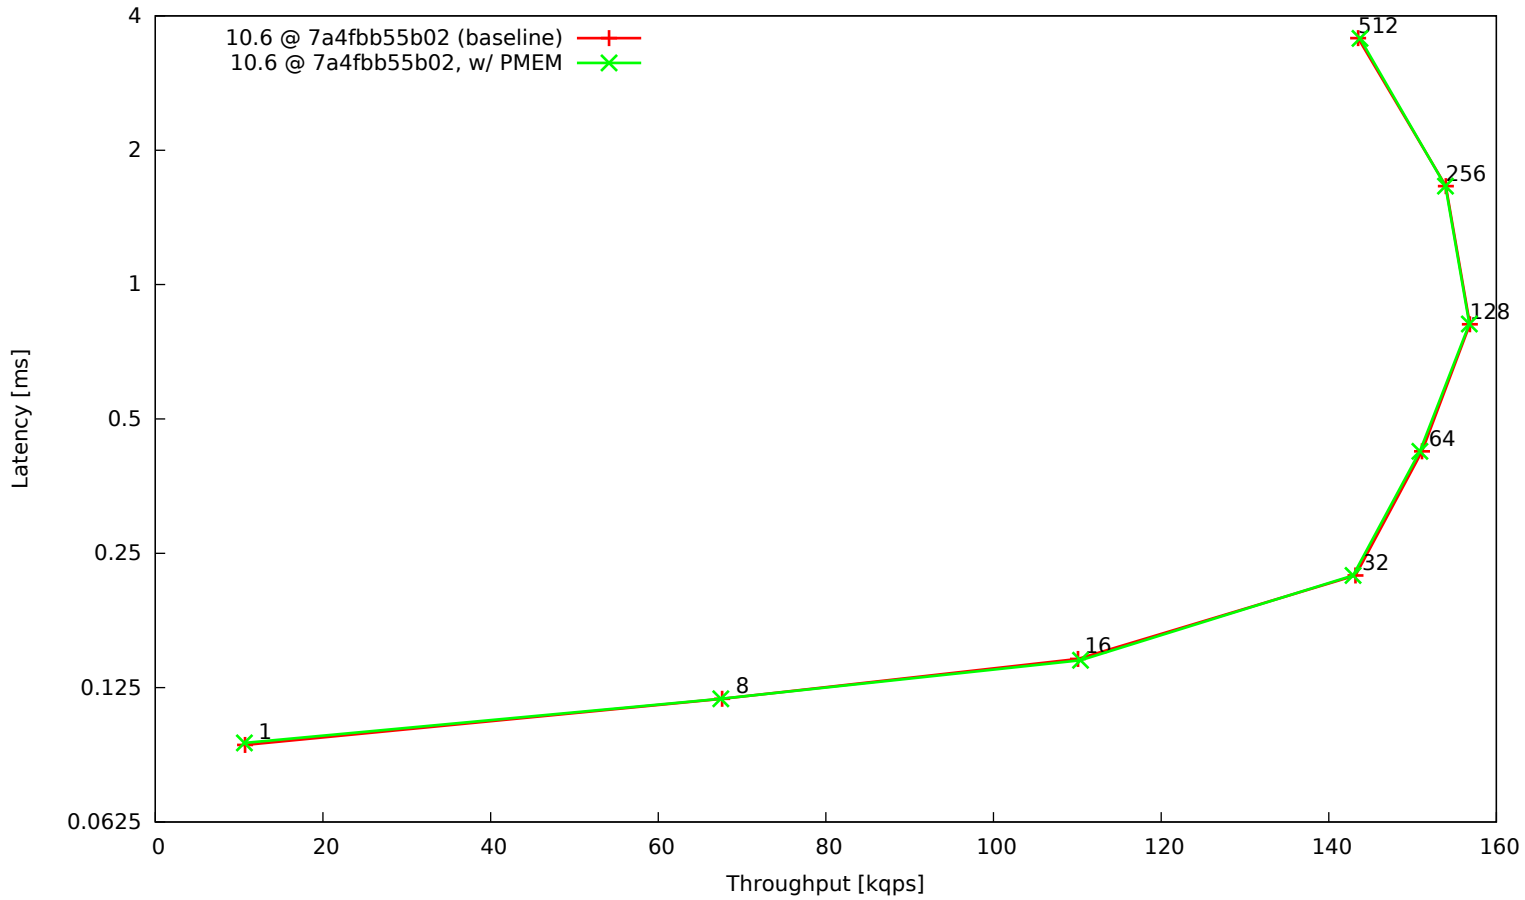

OLTP read/write 90:10, 16 tables, 2 mio rows each, big BP, RAM disk

OLTP point selects, 16 tables, 2 mio rows each, big BP, RAM disk

OLTP read-only, 16 tables, 2 mio rows each, big BP, RAM disk

OLTP read/write default mix, 16 tables, 2 mio rows each, big BP, RAM disk

OLTP update indexed column, 16 tables, 2 mio rows each, big BP, RAM disk

OLTP update unindexed column, 16 tables, 2 mio rows each, big BP, RAM disk