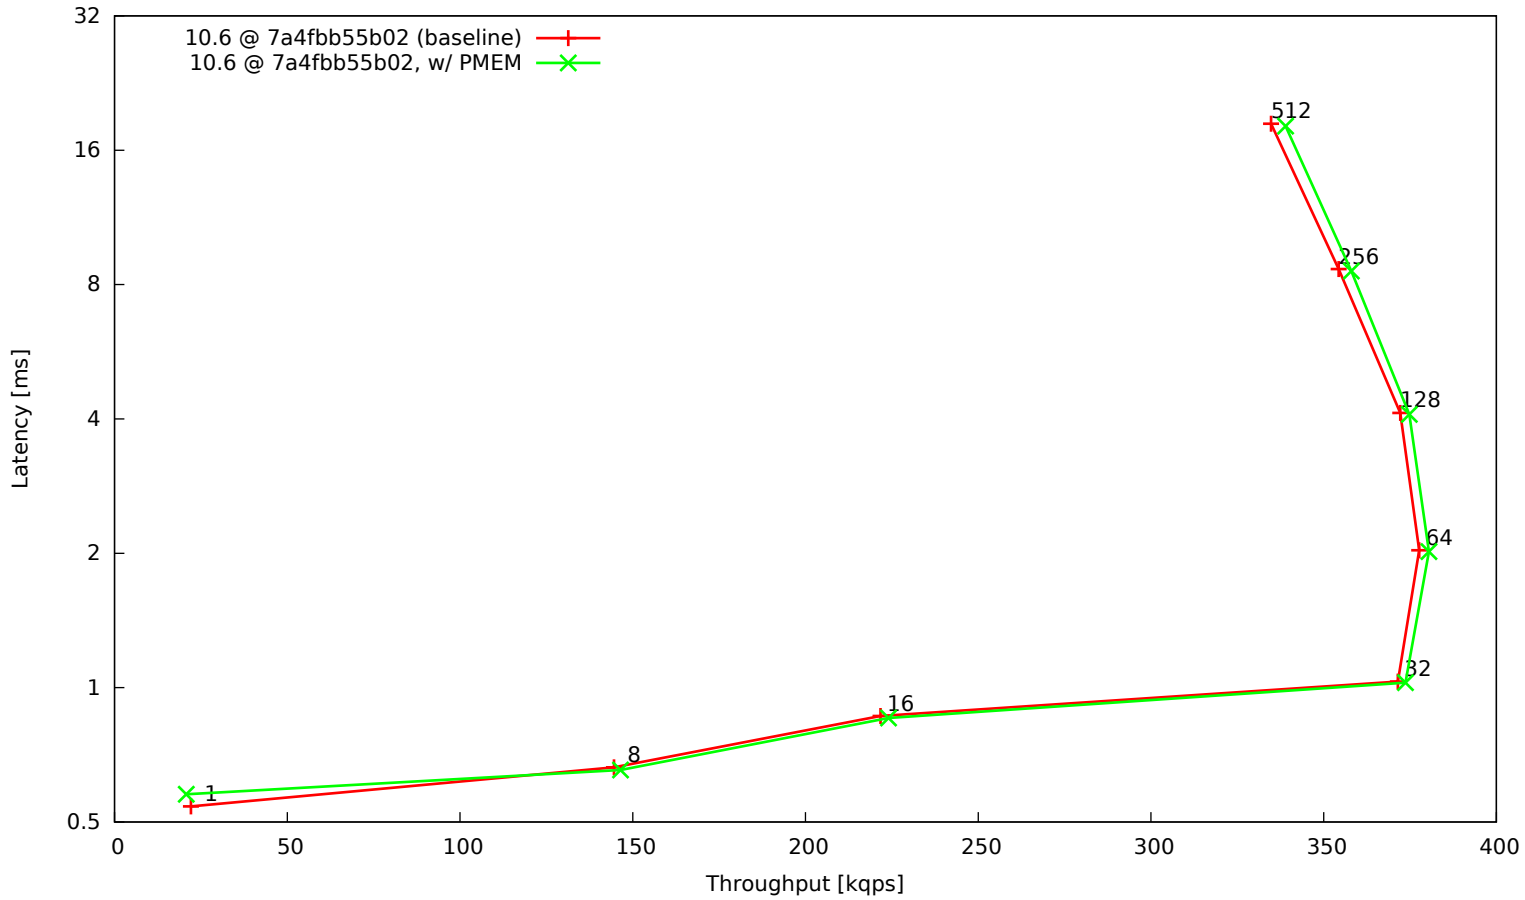

OLTP read/write 90:10, 16 tables, 2 mio rows each, big BP, RAM disk

OLTP point selects, 16 tables, 2 mio rows each, big BP, RAM disk

OLTP read-only, 16 tables, 2 mio rows each, big BP, RAM disk

OLTP read/write default mix, 16 tables, 2 mio rows each, big BP, RAM disk

OLTP update indexed column, 16 tables, 2 mio rows each, big BP, RAM disk

OLTP update unindexed column, 16 tables, 2 mio rows each, big BP, RAM disk