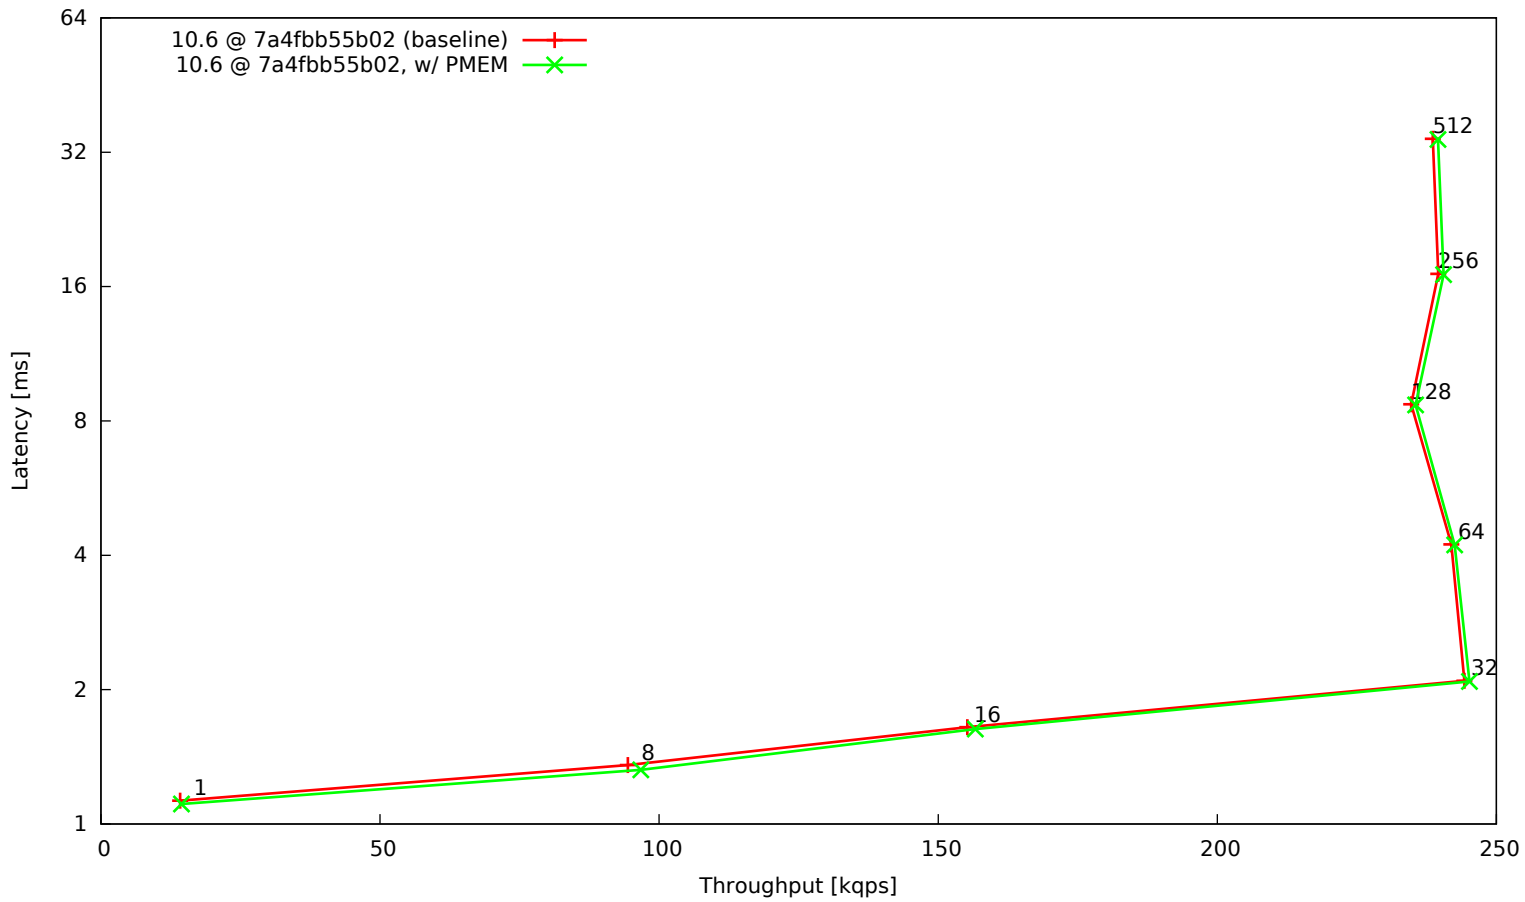

OLTP read/write 90:10, 16 tables, 2 mio rows each, big BP, RAM disk

OLTP point selects, 16 tables, 2 mio rows each, big BP, RAM disk

OLTP read-only, 16 tables, 2 mio rows each, big BP, RAM disk

OLTP read/write default mix, 16 tables, 2 mio rows each, big BP, RAM disk

OLTP update indexed column, 16 tables, 2 mio rows each, big BP, RAM disk

OLTP update unindexed column, 16 tables, 2 mio rows each, big BP, RAM disk