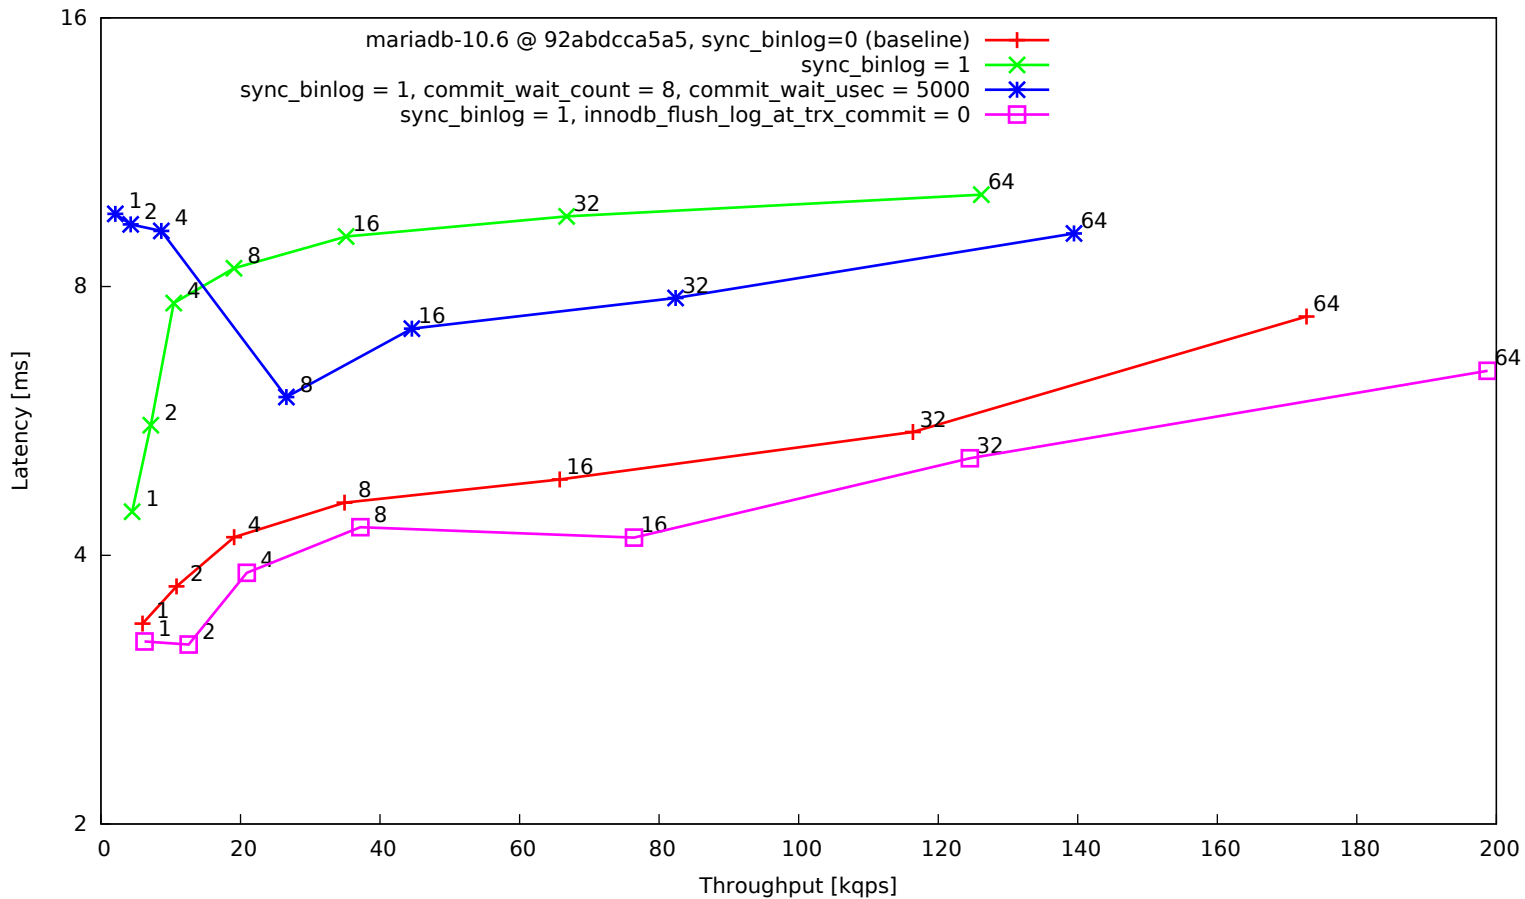

OLTP read/write 90:10, 16 tables, 4 mio rows each, big BP, SSD

OLTP read/write default mix, 16 tables, 4 mio rows each, big BP, SSD

OLTP write-only, 16 tables, 4 mio rows each, big BP, SSD