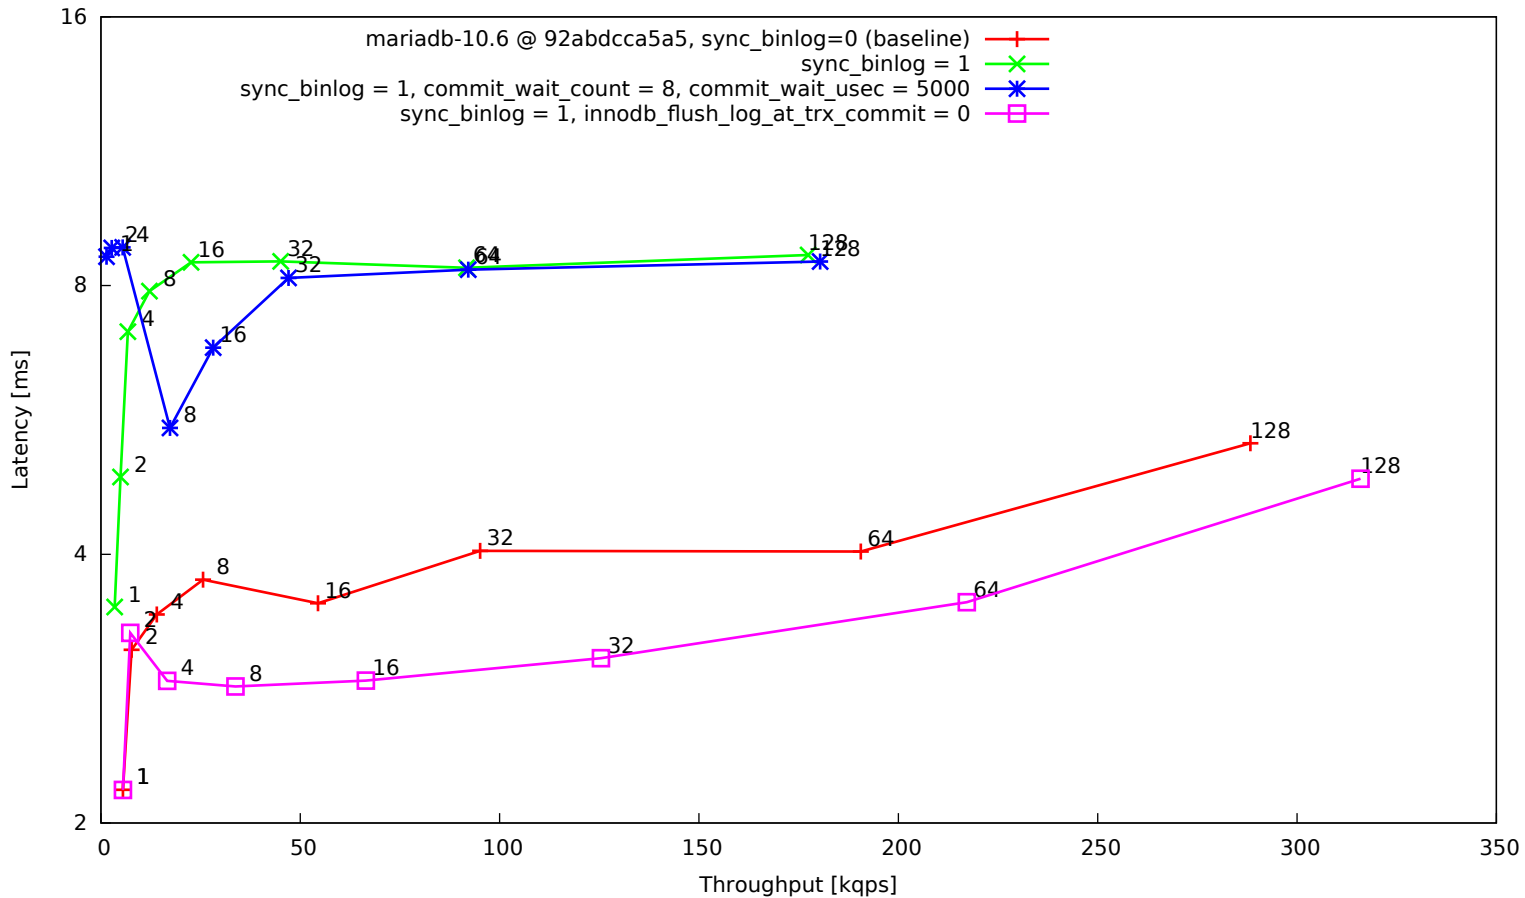

OLTP read/write 90:10, 16 tables, 4 mio rows each, big BP, SSD

OLTP read/write default mix, 16 tables, 4 mio rows each, big BP, SSD

OLTP write-only, 16 tables, 4 mio rows each, big BP, SSD