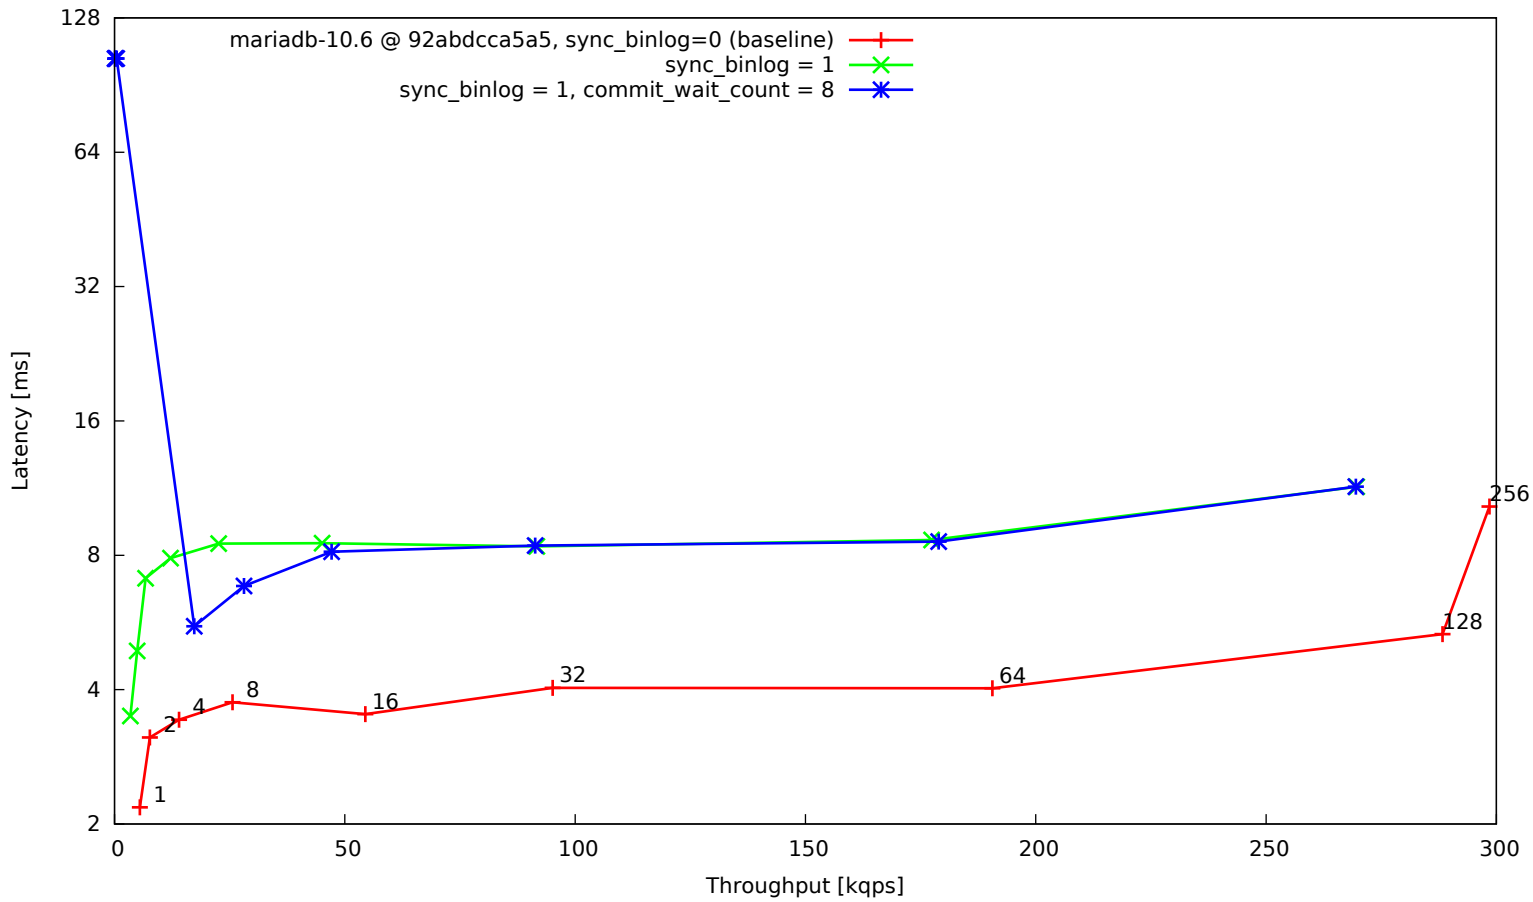

OLTP read/write 90:10, 16 tables, 4 mio rows each, big BP, SSD

OLTP read/write default mix, 16 tables, 4 mio rows each, big BP, SSD

OLTP write-only, 16 tables, 4 mio rows each, big BP, SSD