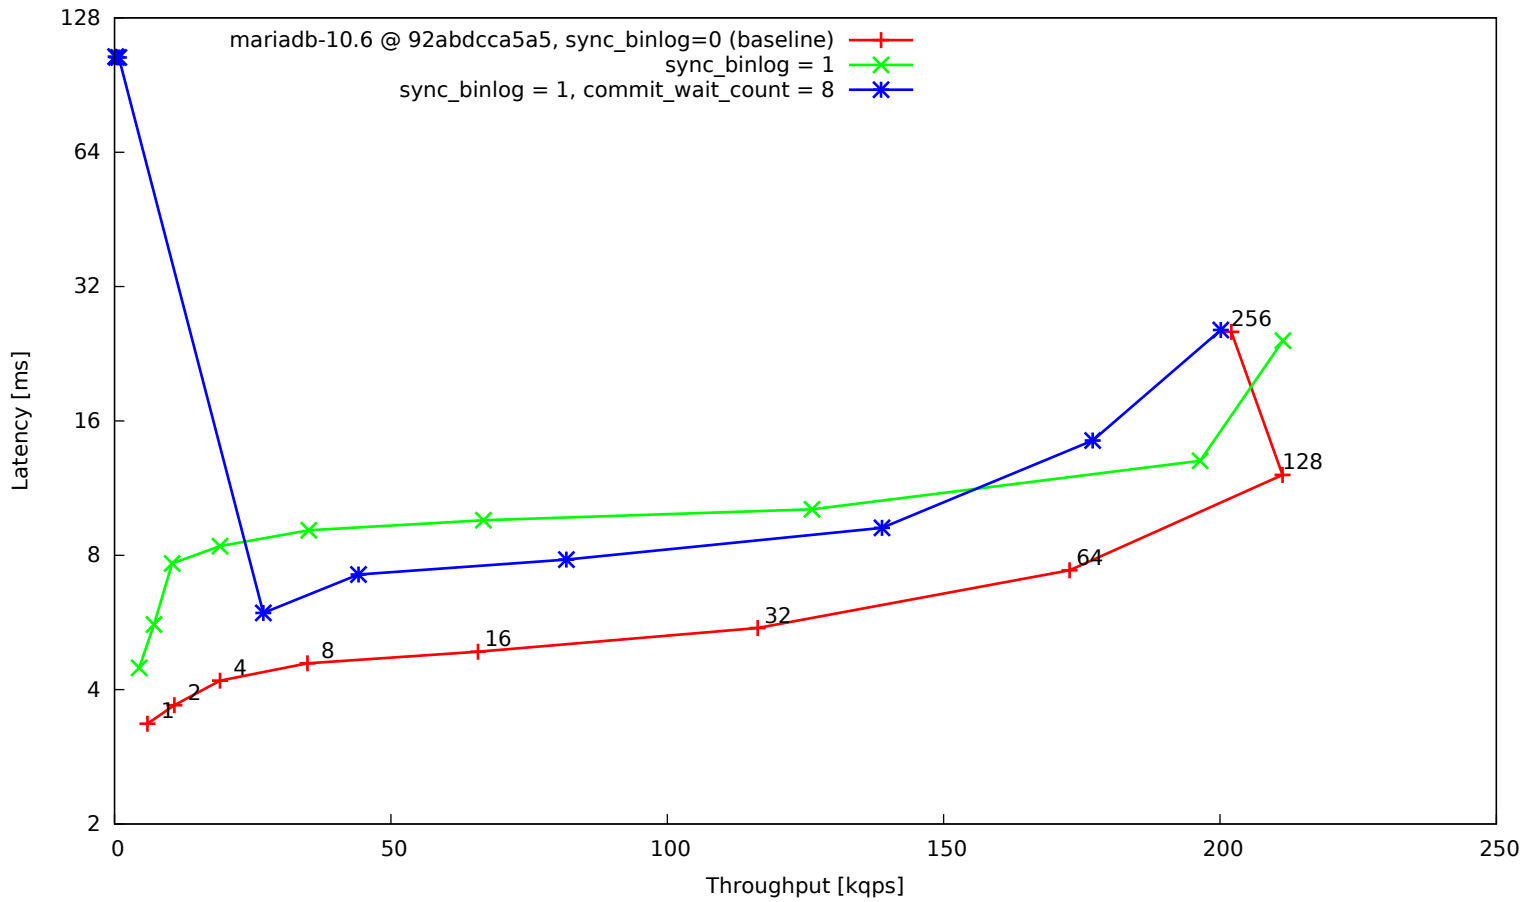

OLTP read/write 90:10, 16 tables, 4 mio rows each, big BP, SSD

OLTP read/write default mix, 16 tables, 4 mio rows each, big BP, SSD

OLTP write-only, 16 tables, 4 mio rows each, big BP, SSD