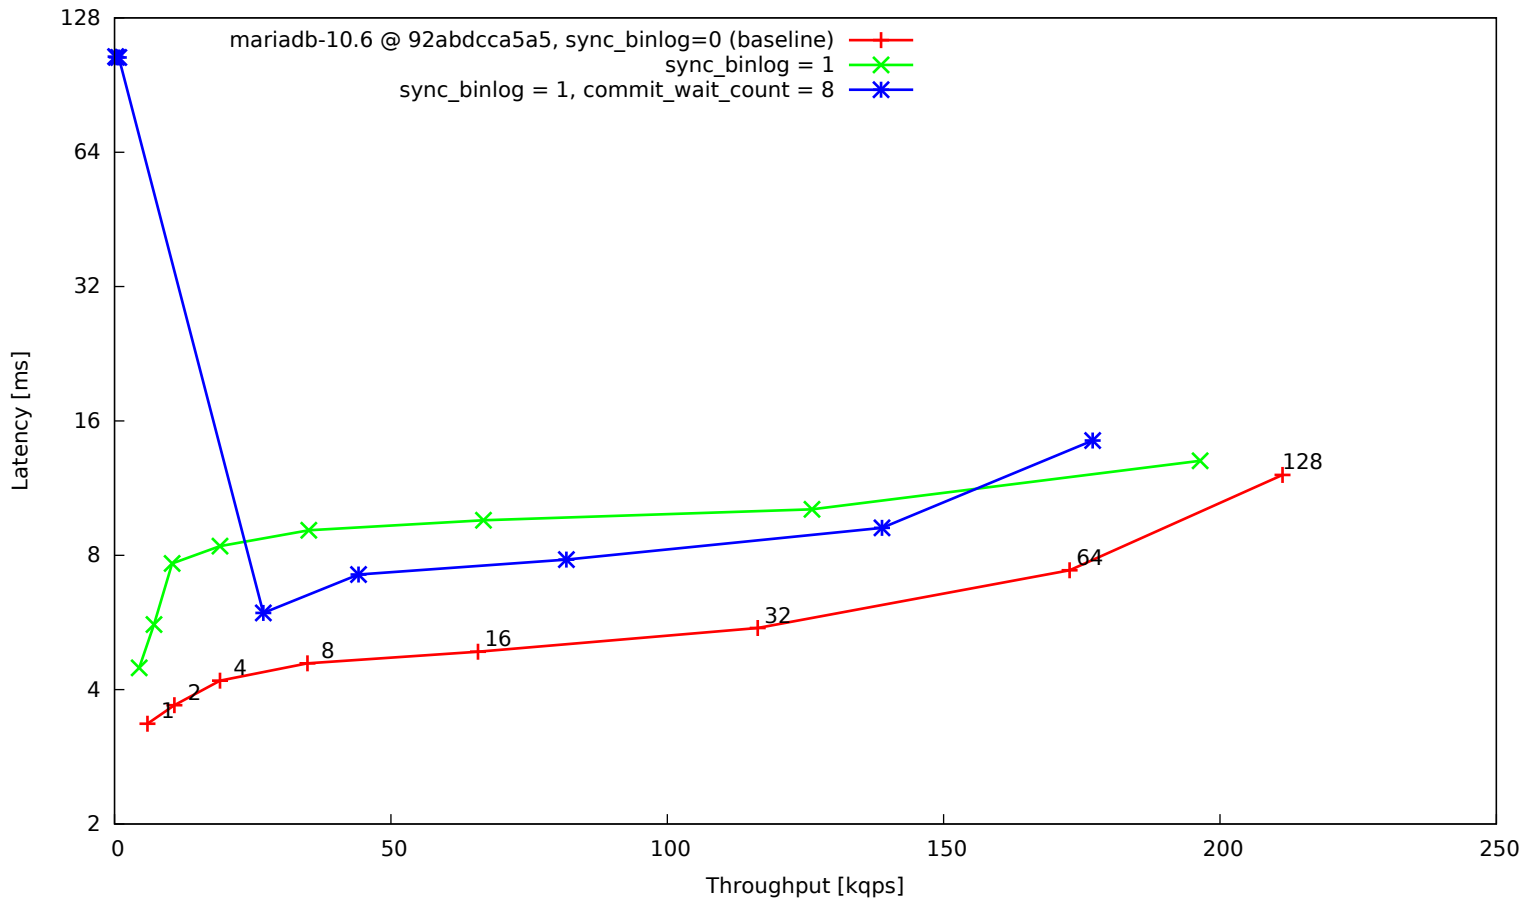

OLTP read/write 90:10, 16 tables, 4 mio rows each, big BP, SSD

OLTP read/write default mix, 16 tables, 4 mio rows each, big BP, SSD

OLTP write-only, 16 tables, 4 mio rows each, big BP, SSD