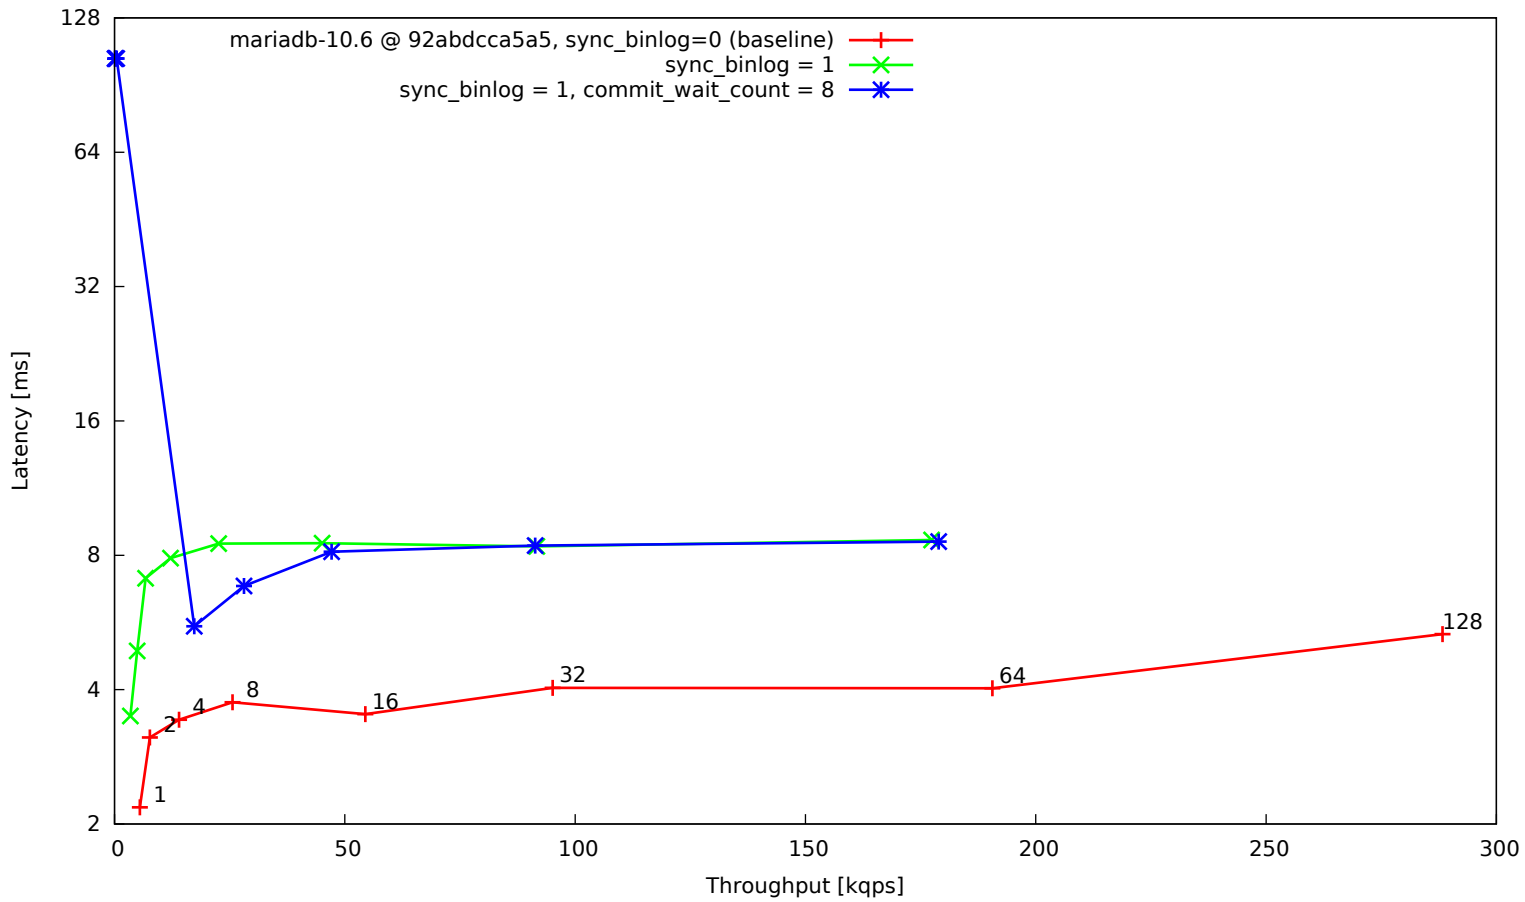

OLTP read/write 90:10, 16 tables, 4 mio rows each, big BP, SSD

OLTP read/write default mix, 16 tables, 4 mio rows each, big BP, SSD

OLTP write-only, 16 tables, 4 mio rows each, big BP, SSD