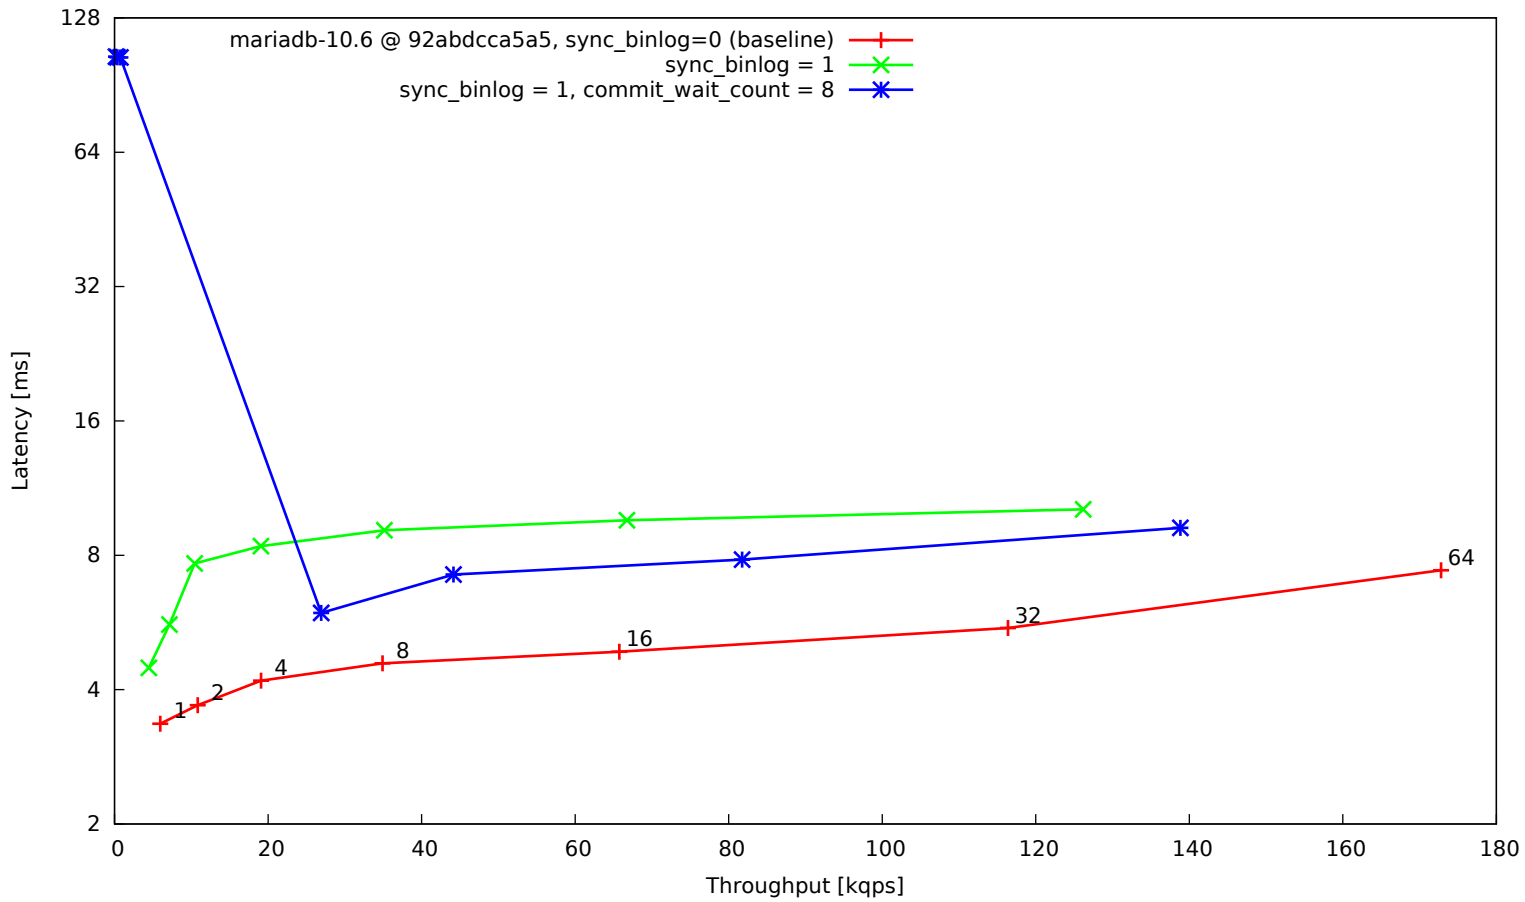

OLTP read/write 90:10, 16 tables, 4 mio rows each, big BP, SSD

OLTP read/write default mix, 16 tables, 4 mio rows each, big BP, SSD

OLTP write-only, 16 tables, 4 mio rows each, big BP, SSD