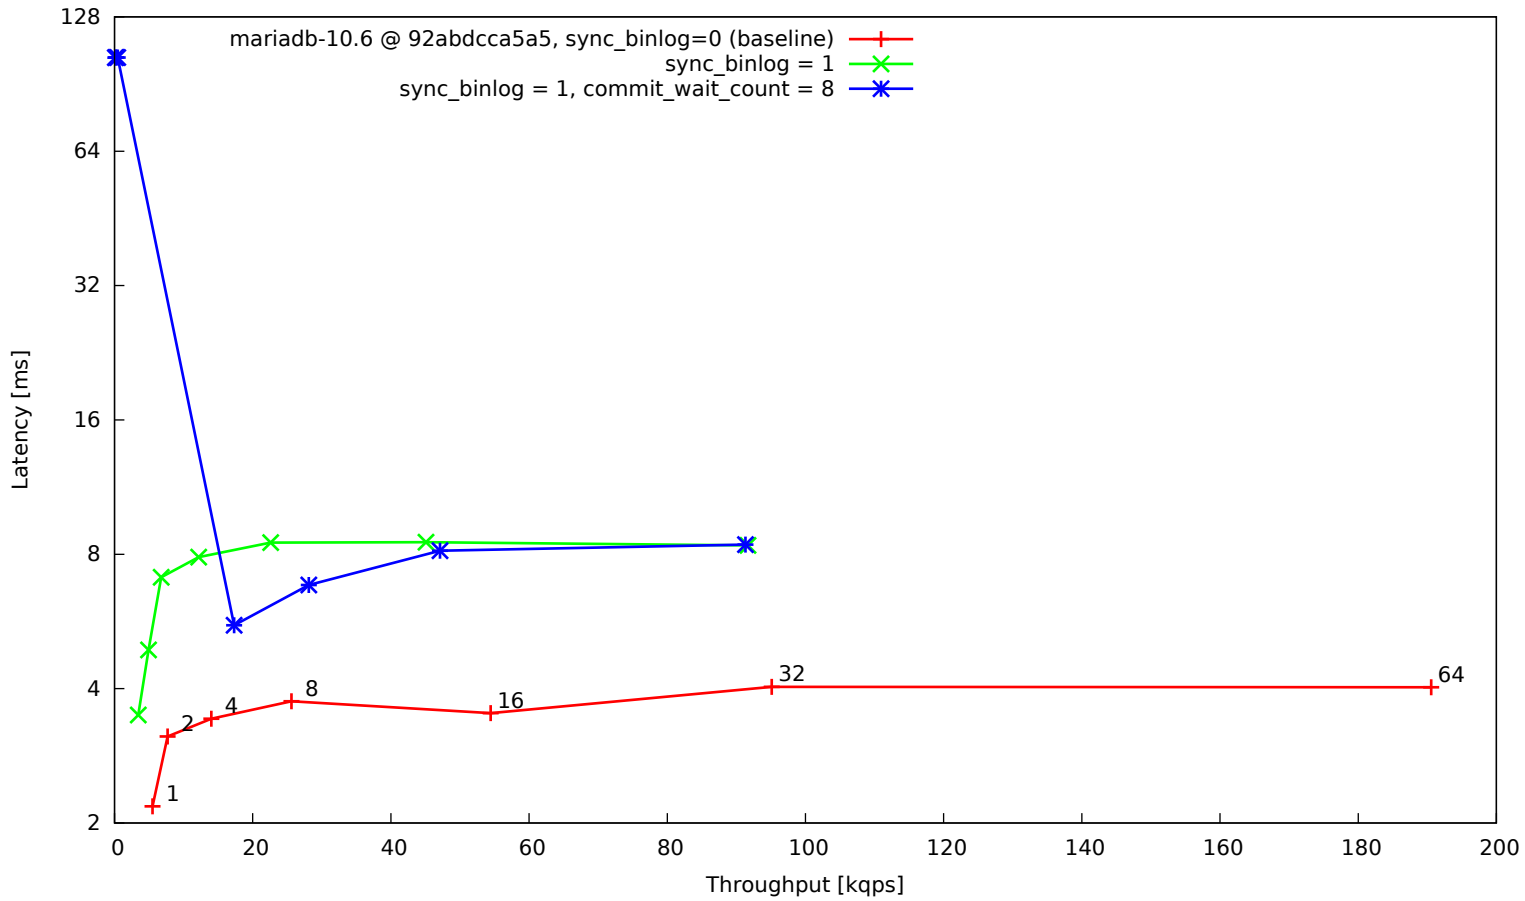

OLTP read/write 90:10, 16 tables, 4 mio rows each, big BP, SSD

OLTP read/write default mix, 16 tables, 4 mio rows each, big BP, SSD

OLTP write-only, 16 tables, 4 mio rows each, big BP, SSD