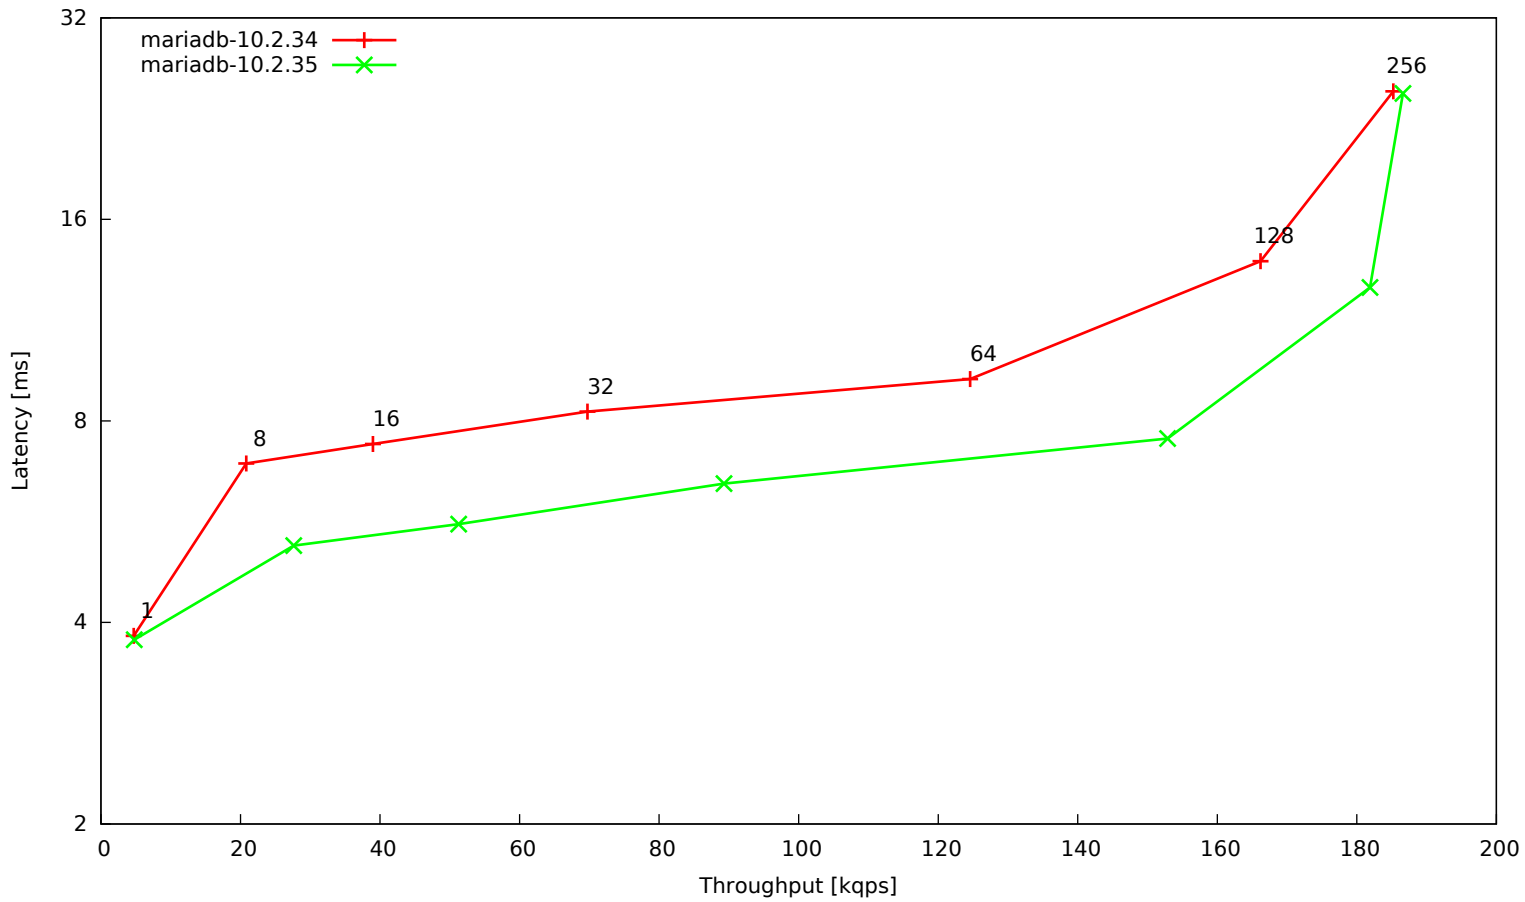

t_1K-reads-innodb-multi

t_1K-reads-innodb-single

t_oltp-9010-innodb-multi

t_oltp-innodb-multi

t_oltp-innodb-single

t_writes-binlog-multi

t_writes-innodb-multi

t_writes-innodb-single