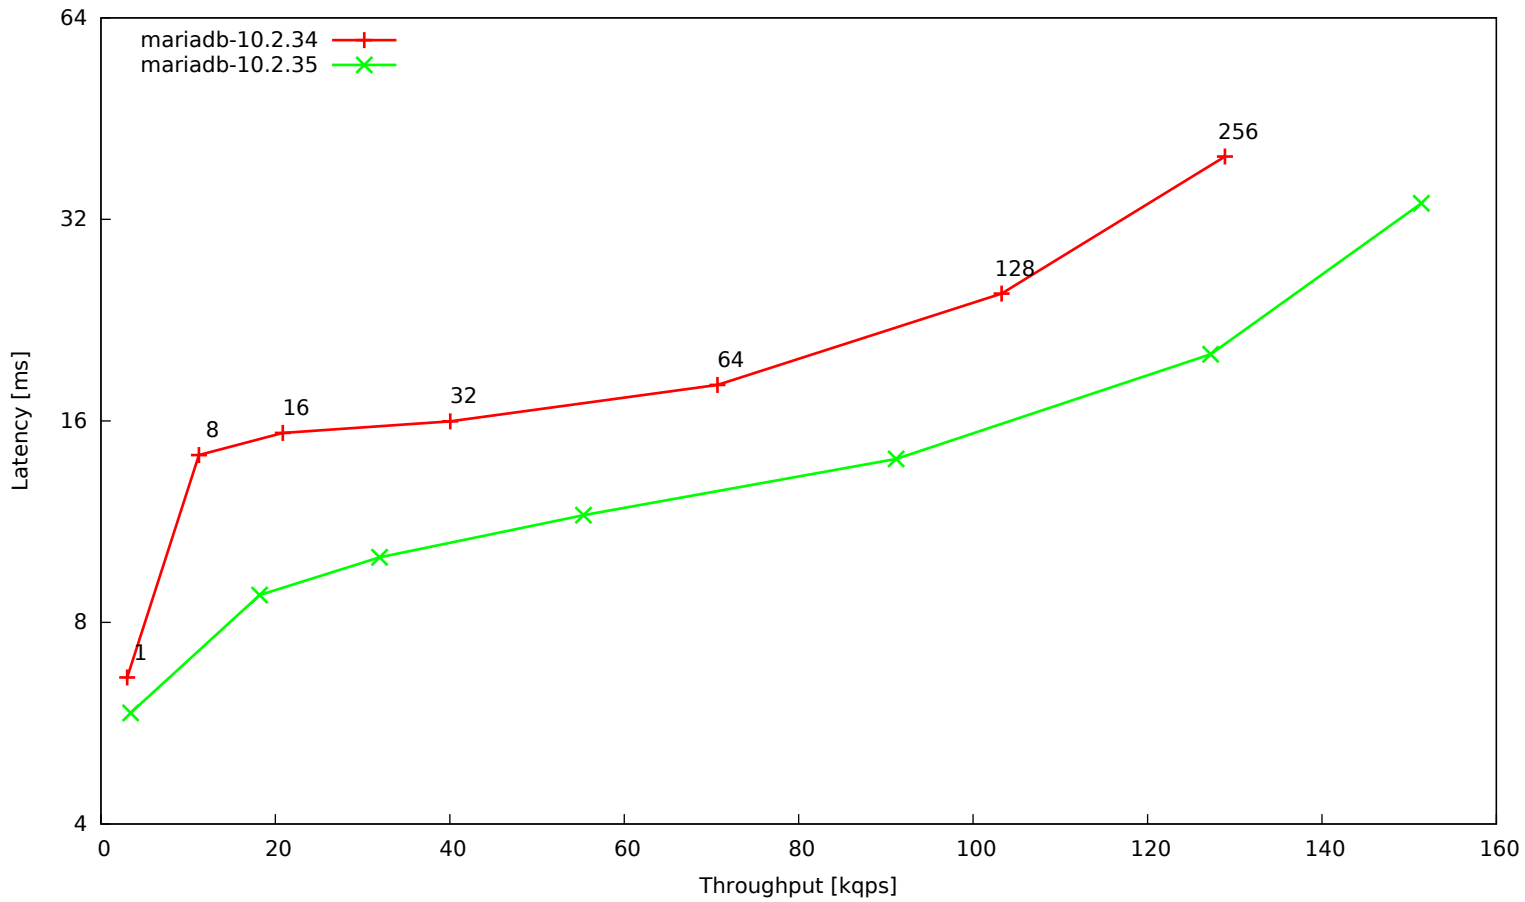

t_1K-reads-innodb-multi

t_1K-reads-innodb-single

t_oltp-9010-innodb-multi

t_oltp-innodb-multi

t_oltp-innodb-single

t_writes-binlog-multi

t_writes-innodb-multi

t_writes-innodb-single