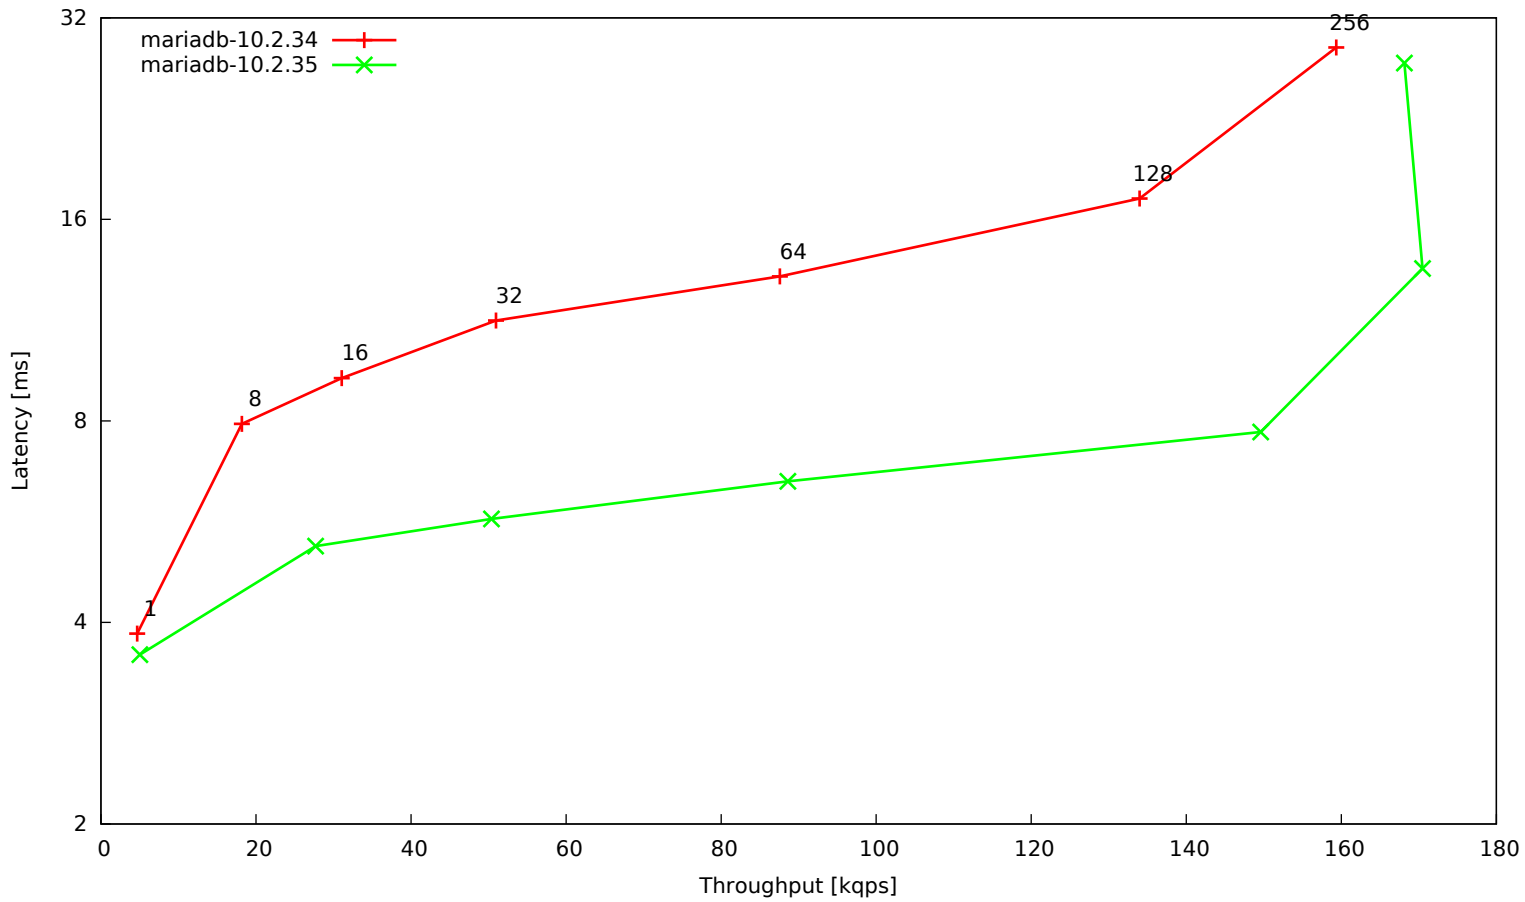

t_1K-reads-innodb-multi

t_1K-reads-innodb-single

t_oltp-9010-innodb-multi

t_oltp-innodb-multi

t_oltp-innodb-single

t_writes-binlog-multi

t_writes-innodb-multi

t_writes-innodb-single