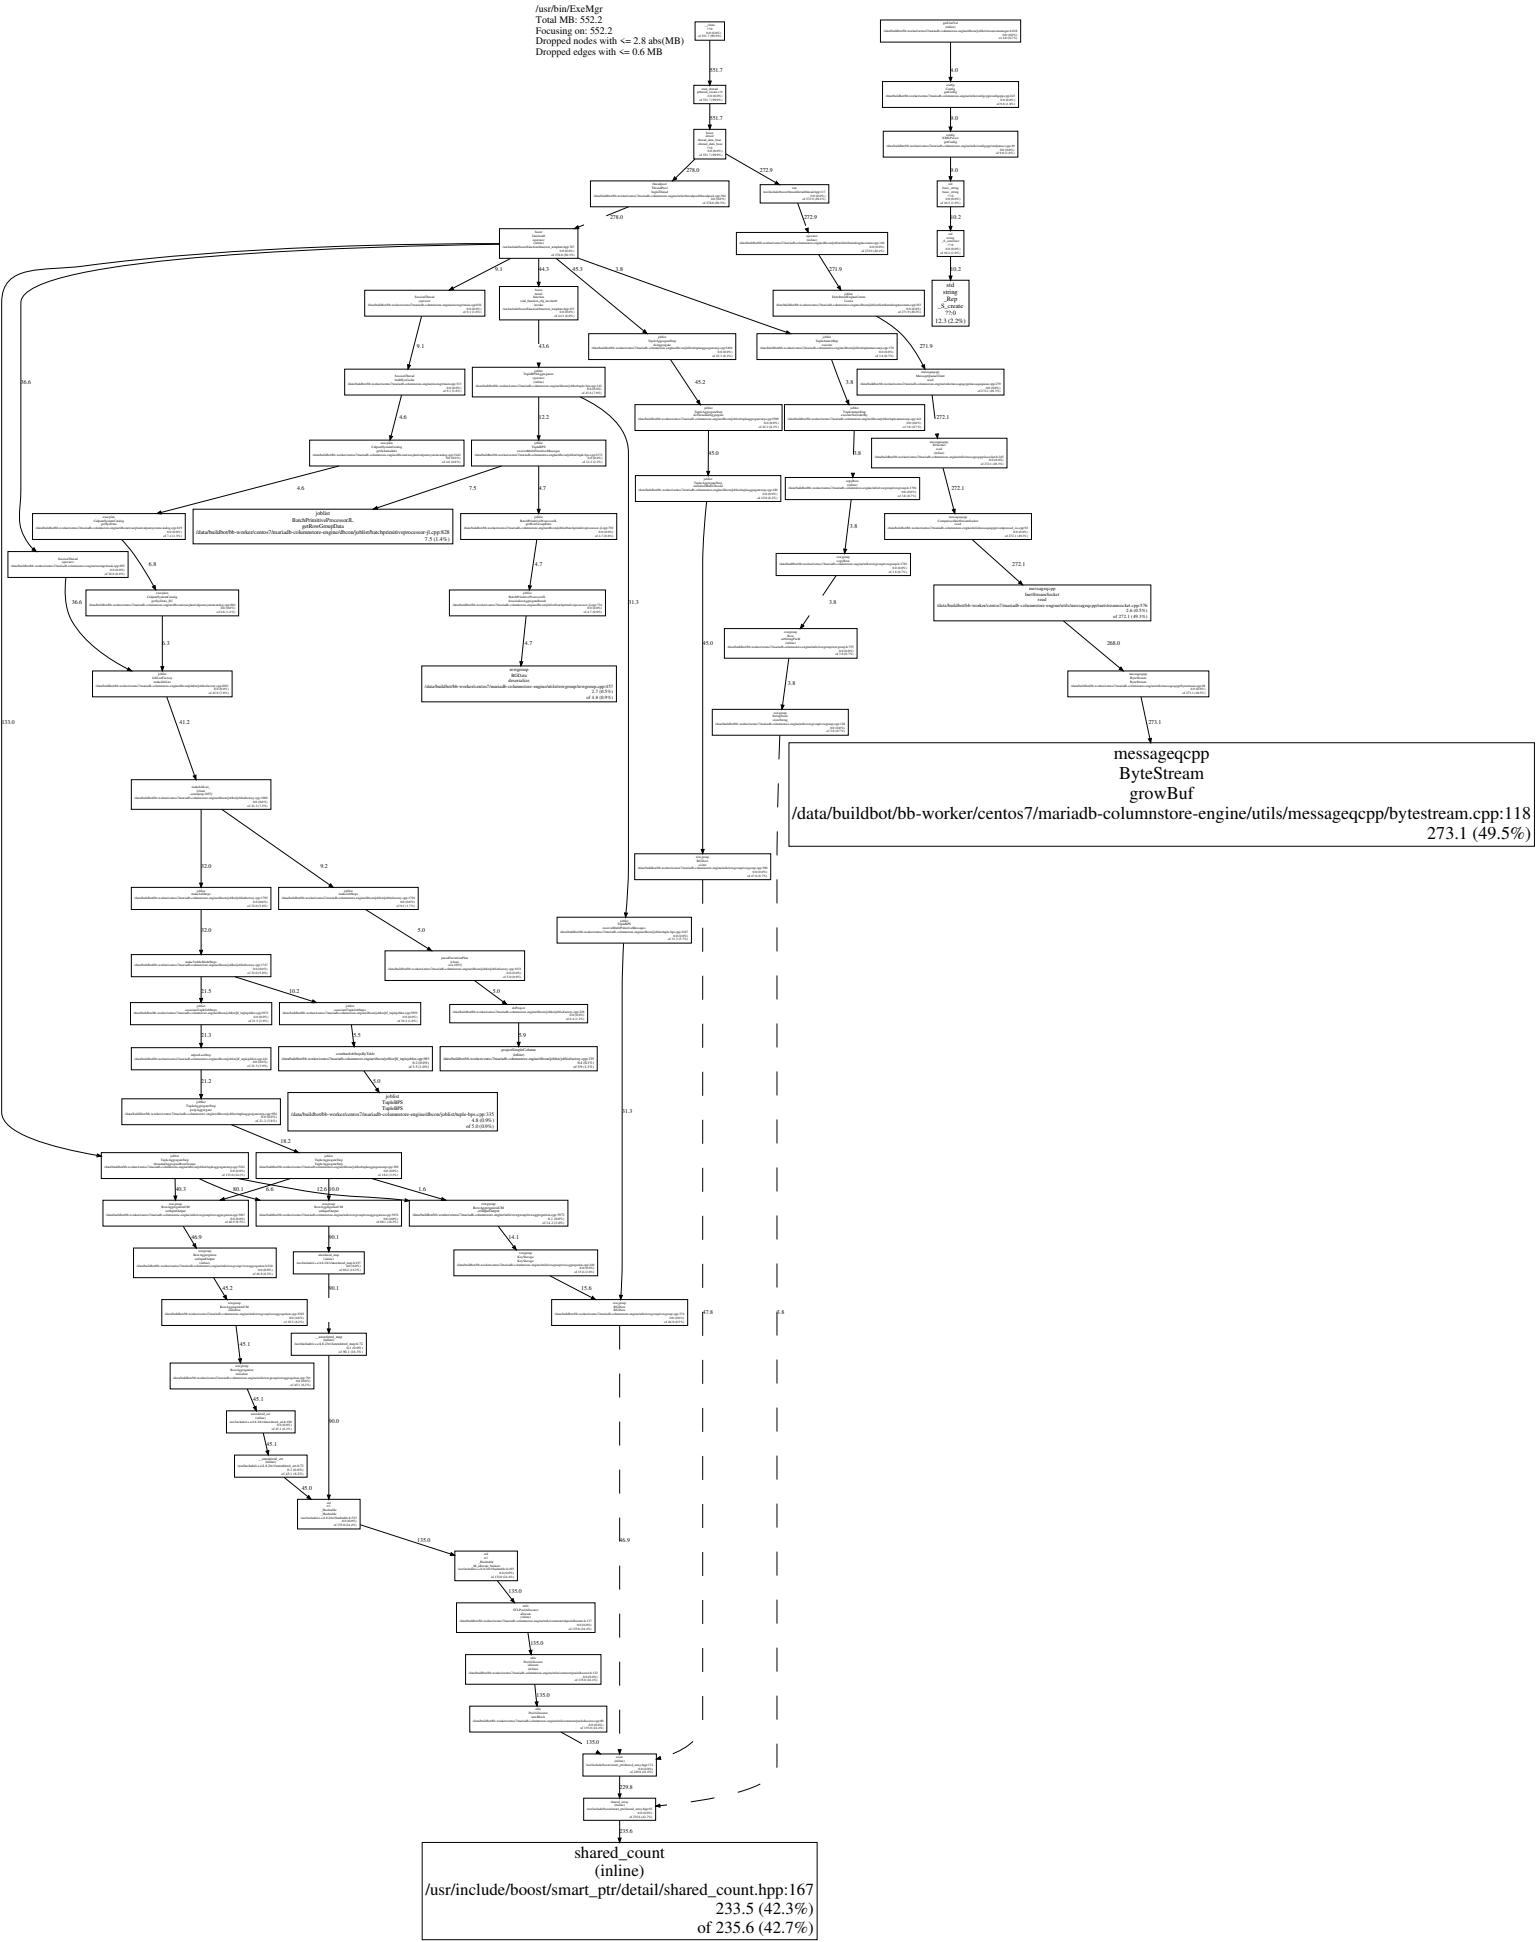

messagecpp
ByteStream
growBuf
/data/buildbot/bb-worker/centos7/mariadb-columnstore-engine/utls/messagecpp/bytestream.cpp:118
273.1 (49.5%)

shared_count
(inline)
/usr/include/boost/smart_ptr/detail/shared_count.hpp:167
233.5 (42.3%)
of 235.6 (42.7%)